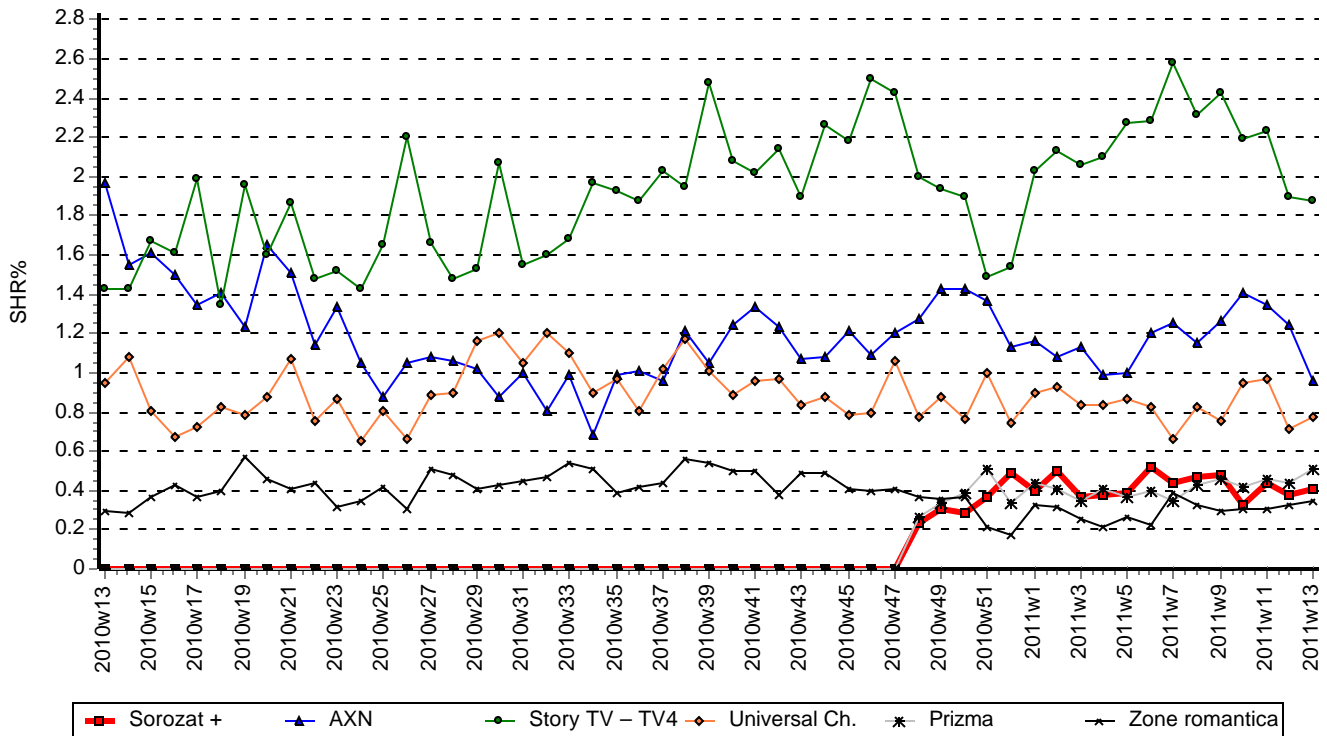

02:00-25:59

Channel	SHR%					Affinity (4+)				
	18-49	8-49 Female	18-49 Males	18-49 hw	8-39 Female	18-49	8-49 Female	18-49 Males	18-49 hw	8-39 Female
Sorozat +	0.4	0.5	0.3	0.4	0.5	93	128	59	114	108
AXN	1.0	1.0	0.9	0.8	1.0	92	102	82	91	99
Story TV – TV4	1.9	2.4	1.2	2.1	2.2	69	98	40	90	84
Universal Ch.	0.8	1.1	0.4	1.0	0.9	74	115	33	113	84
Prizma	0.5	0.4	0.6	0.4	0.4	140	121	159	139	115
Zone romantica	0.3	0.4	0.3	0.4	0.4	64	86	43	90	76

18-49 audience share, 02:00-25:59

Weekly TOP 5 - Sorozat+ and its competitors

18-49

Title	Channel	Date	Day	Start Time	End Time	AMR '000	AMR %	SHR %	Affinity (4+)
Hetedik mennyország	Story4	01-04-11	Fri	09:50	10:42	45,943	1.1	14.9	126
A farm ahol elunk	Story4	01-04-11	Fri	16:35	17:36	45,524	1.1	6.1	86
Csillagkapu: atlantisz	AXN	29-03-11	Tue	19:00	19:51	39,606	0.9	2.7	168
Gyilkos elmek	AXN	30-03-11	Wed	23:00	23:49	36,290	0.9	3.4	99
New york-i helyszínelok	AXN	30-03-11	Wed	21:00	21:56	34,469	0.8	1.7	106

At least 7 minutes long programmes. A program with more than one broadcast appears only once with the best episode.