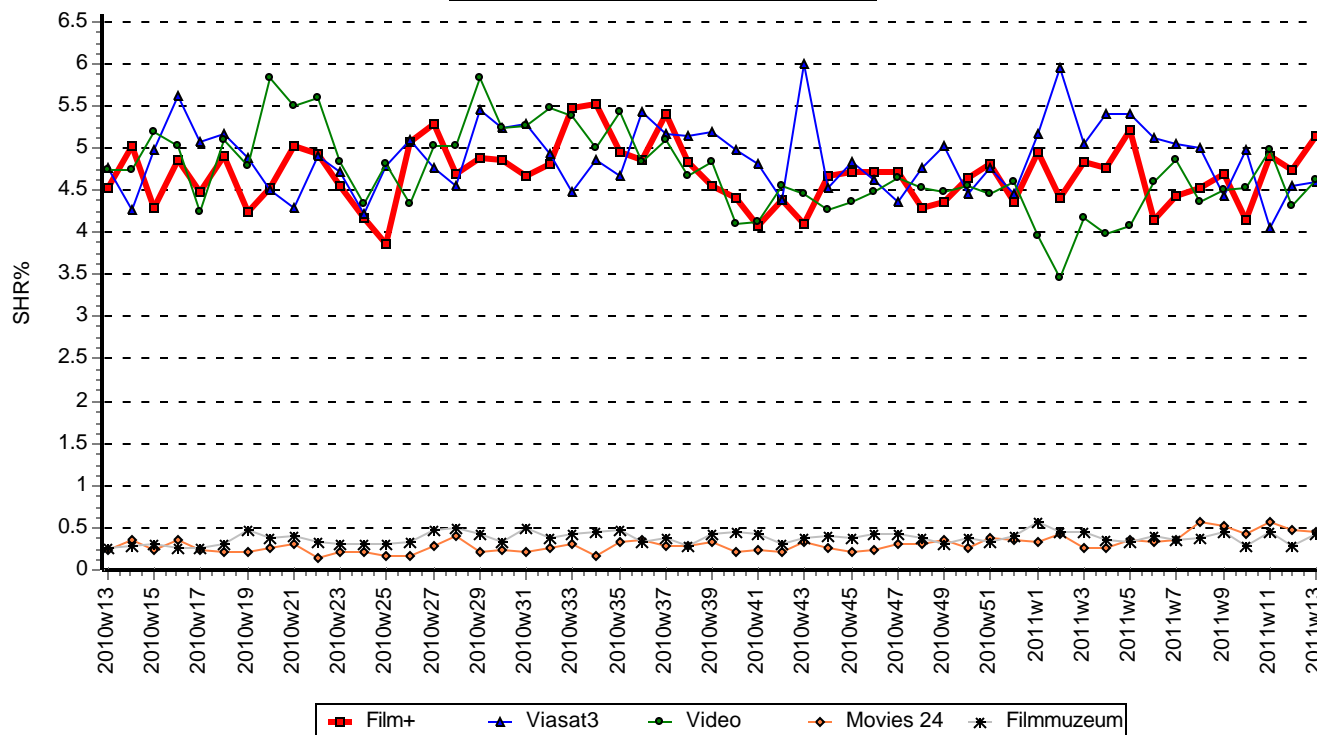

02:00-25:59

Channel	SHR%					Affinity (4+)				
	18-49	18-49 urban	18-49 Males	8-49 Female	18-39	18-49	18-49 urban	18-49 Males	8-49 Female	18-39
Film+	5.1	4.7	6.4	4.1	4.3	115	101	131	100	90
Viasat3	4.6	4.9	4.0	5.1	4.4	114	118	89	140	103
Video	4.6	4.3	5.5	3.8	5.2	143	127	155	131	151
Movies 24	0.5	0.4	0.3	0.6	0.4	106	92	72	141	89
Filmmuzeum	0.4	0.5	0.4	0.4	0.4	60	63	56	64	50

18-49 audience share, 02:00-25:59

Weekly TOP 5 - Film+ and its competitors

18-49

Title	Channel	Date	Day	Start Time	End Time	AMR '000	AMR %	SHR %	Affinity (4+)
Rambo	F+	01-04-11	Fri	21:10	22:53	191,364	4.5	11.2	105
Nagy durranas	F+	02-04-11	Sat	20:54	22:23	150,899	3.6	7.6	144
Eden hotel	Viasat3	31-03-11	Thu	21:28	22:26	146,564	3.5	8.5	132
Ket pasi - meg egy kicsi	Viasat3	28-03-11	Mon	20:02	20:26	133,391	3.1	7.4	133
Gyilkos szamok	Viasat3	31-03-11	Thu	20:36	21:28	128,262	3.0	6.8	132

Film+ - weekly TOP 10

18-49

Title	Channel	Date	Day	Start Time	End Time	AMR '000	AMR %	SHR %	Affinity (4+)
Rambo	F+	01-04-11	Fri	21:10	22:53	191,364	4.5	11.2	105
Nagy durranas	F+	02-04-11	Sat	20:54	22:23	150,899	3.6	7.6	144
16 utca	F+	03-04-11	Sun	21:09	22:58	121,879	2.9	6.3	117
Kincs ami nincs	F+	03-04-11	Sun	19:05	21:00	121,059	2.9	6.3	105
A kilencedik kapu	F+	02-04-11	Sat	22:30	24:54	115,994	2.7	10.4	162
A kiraly nevenben	F+	31-03-11	Thu	21:10	23:22	106,421	2.5	6.9	135
Az igazsag mecenasa	F+	28-03-11	Mon	21:10	22:52	94,546	2.2	4.9	77
Pofa be!	F+	29-03-11	Tue	21:10	22:44	89,463	2.1	4.8	116
Karatos vedelem	F+	01-04-11	Fri	23:05	24:44	83,539	2.0	9.5	117
Bosszu mindhalalig	F+	28-03-11	Mon	22:59	24:53	82,454	1.9	9.5	110

At least 7 minutes long programmes. A program with more than one broadcast appears only once with the best episode.