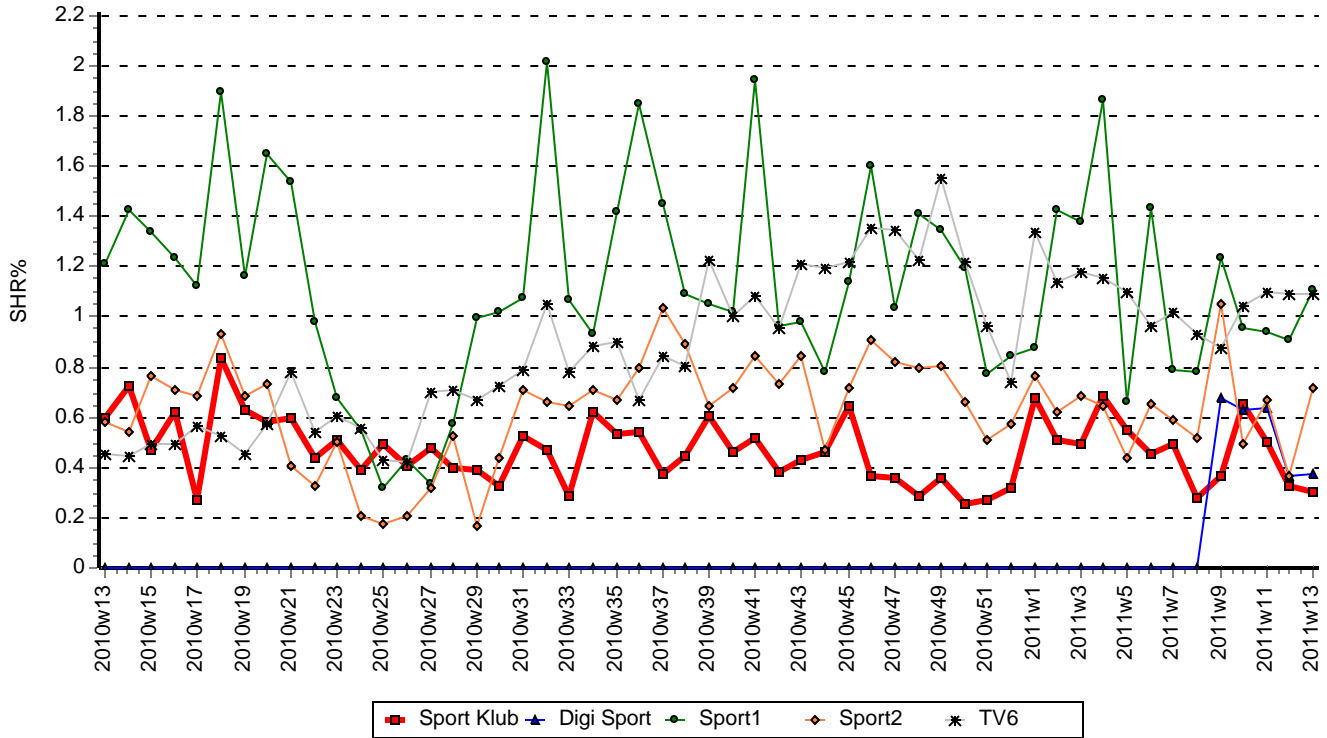

02:00-25:59

Channel	SHR%					Affinity (4+)					
	18-49 Males	18-39 Males	18-24 Males	ABC p1	8-49 ABC p1	18-49	18-39 Males	18-24 Males	ABC p1	8-49 ABC p1	18-49
Sport Klub	0.3	0.3	0.4	0.2	0.2	94	96	145	59	59	59
Digi Sport	0.4	0.5	0.5	0.3	0.3	108	139	141	75	85	85
Sport1	1.1	1.2	1.2	0.6	0.6	116	117	134	69	75	75
Sport2	0.7	0.8	0.8	0.4	0.4	140	144	165	88	88	88
TV6	1.1	1.2	0.9	0.9	0.8	144	147	123	125	121	121

18-49 Males audience share, 02:00-25:59

Weekly TOP 5 - SportKlub and its competitors

Title	Channel	Date	Day	Start Time	End Time	AMR '000	AMR %	SHR %	Affinity (4+)
Pankracio - a nyers ero	Viasat6	28-03-11	Mon	21:03	21:57	17,558	0.8	1.8	172
Eureka	Viasat6	01-04-11	Fri	23:47	24:34	16,997	0.8	4.9	228
Jackie chan: az elveszett zsaru	Viasat6	28-03-11	Mon	22:00	23:58	16,159	0.8	2.4	290
Top gear	Viasat6	30-03-11	Wed	20:00	21:00	15,699	0.7	1.8	249
Csillagkapu	Viasat6	01-04-11	Fri	21:00	21:56	15,206	0.7	1.8	113

Toplists are filtered to only sport programs. Including multiple appearances.
At least 7 minutes long programmes. There is no program database for SportKlub.