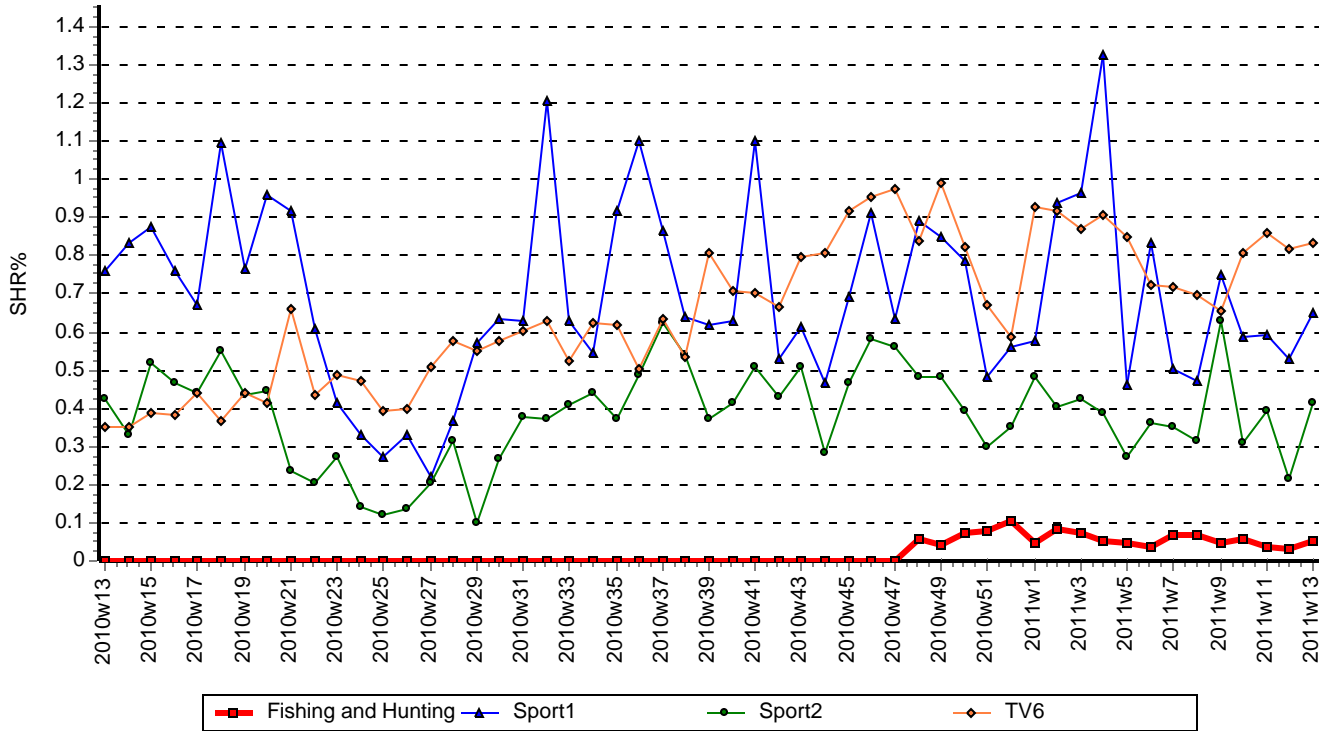

02:00-25:59

Channel	SHR%					Affinity (4+)				
	18-49	8-49 Female	18-49 Males	18-49 hw	18-59 AB pp	18-49	8-49 Female	18-49 Males	18-49 hw	18-59 AB pp
Fishing and Hu	0.1	0.1	0.0	0.1	0.1	89	137	41	174	139
Sport1	0.6	0.3	1.1	0.4	0.8	75	34	116	51	85
Sport2	0.4	0.2	0.7	0.2	0.6	88	36	140	52	114
TV6	0.8	0.6	1.1	0.6	1.0	121	99	144	104	144

18-49 audience share, 02:00-25:59

Weekly TOP 5 - F&H and its competitors

18-49

Title	Channel	Date	Day	Start Time	End Time	AMR '000	AMR %	SHR %	Affinity (4+)
Csillagkapu	Viasat6	01-04-11	Fri	21:00	21:56	36,578	0.9	2.0	137
Pankracio - a nyers ero	Viasat6	28-03-11	Mon	21:03	21:57	28,898	0.7	1.4	143
Eureka	Viasat6	01-04-11	Fri	23:47	24:34	24,761	0.6	3.4	168
Top gear	Viasat6	30-03-11	Wed	20:00	21:00	23,843	0.6	1.3	191
Jackie chan: az elveszett zsaru	Viasat6	28-03-11	Mon	22:00	23:58	22,466	0.5	1.6	203

At least 7 minutes long programmes. A program with more than one broadcast appears only once with the best episode.