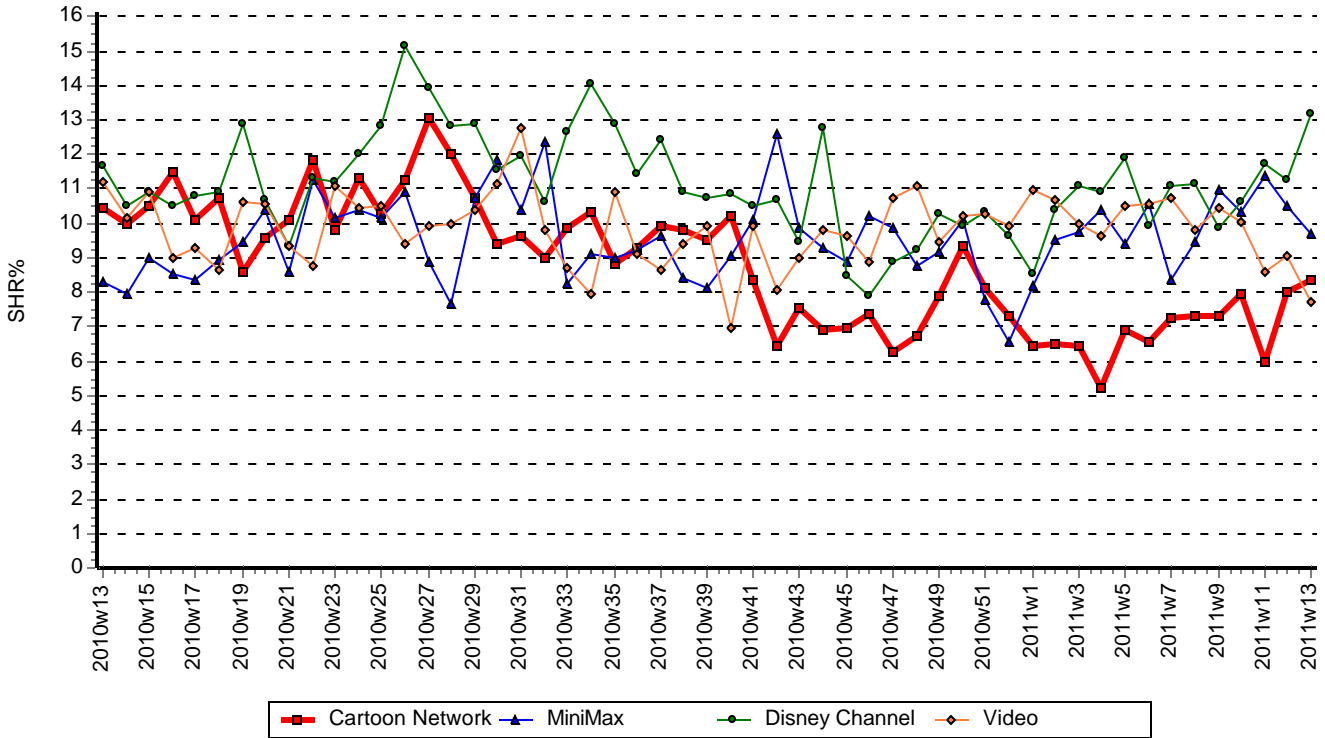

06:00-20:59

Channel	SHR%					Affinity (4+)				
	4-14	F 4-14	M 4-14	8-14	w/children (4-14)	4-14	F 4-14	M 4-14	8-14	w/children (4-14)
Cartoon Network	8.4	3.2	13.2	7.7	1.1	563	213	904	478	100
MiniMax	9.7	12.6	6.9	2.2	3.8	397	509	287	84	206
Disney Channel	13.2	17.5	9.2	14.3	2.8	488	636	345	487	137
Video	7.7	8.0	7.4	6.2	5.1	195	200	189	145	171

4-14 audience share, 06:00-20:59

Weekly TOP 5 - Cartoon and its competitors

4-14

Title	Channel	Date	Day	Start Time	End Time	AMR '000	AMR %	SHR %	Affinity (4+)
Benne vagyok a bandaban	Disney Ch:	01-04-11	Fri	20:00	20:21	51,972	5.1	12.8	619
Varazslok a waverly helyrol	Disney Ch:	01-04-11	Fri	13:35	13:57	49,664	4.9	36.8	504
Kick buttowski - a kulvarosi fene	Disney Ch:	03-04-11	Sun	08:10	08:32	48,542	4.8	17.7	558
Zack es cody a fedelzeten	Disney Ch:	02-04-11	Sat	11:37	11:58	47,852	4.7	26.7	552
Zeke es luther	Disney Ch:	03-04-11	Sun	08:36	08:57	48,001	4.7	15.4	558

Cartoon - weekly TOP 10

4-14

Title	Channel	Date	Day	Start Time	End Time	AMR '000	AMR %	SHR %	Affinity (4+)
Mizujs scooby-doo?	Cartoon N:	02-04-11	Sat	12:17	12:38	40,160	4.0	21.1	644
Batman: a bator es a vakmero	Cartoon N:	01-04-11	Fri	19:26	19:48	38,672	3.8	9.2	662
Szombatek titkos vilaga	Cartoon N:	02-04-11	Sat	19:52	20:14	36,607	3.6	9.6	805
Bakugan new vestroia	Cartoon N:	01-04-11	Fri	19:00	19:22	36,234	3.6	9.7	694
Shaolin leszamolal	Cartoon N:	01-04-11	Fri	20:17	20:38	34,338	3.4	8.2	589
Scooby-doo - a ezeregy ejszaka	Cartoon N:	03-04-11	Sun	09:07	10:23	32,961	3.3	10.8	451
Nyomi szerencsetlen utazasai	Cartoon N:	29-03-11	Tue	20:42	20:54	31,835	3.2	7.5	811
Angelo rulez	Cartoon N:	02-04-11	Sat	12:42	12:57	28,767	2.8	16.1	652
Tom es jerry	Cartoon N:	02-04-11	Sat	19:29	19:48	28,405	2.8	8.0	588
Bakugan gundalian invaders	Cartoon N:	31-03-11	Thu	16:25	16:46	27,851	2.8	28.0	721

At least 7 minutes long programmes. A program with more than one broadcast appears only once with the best episode. There is no program database for Cartoon Network.