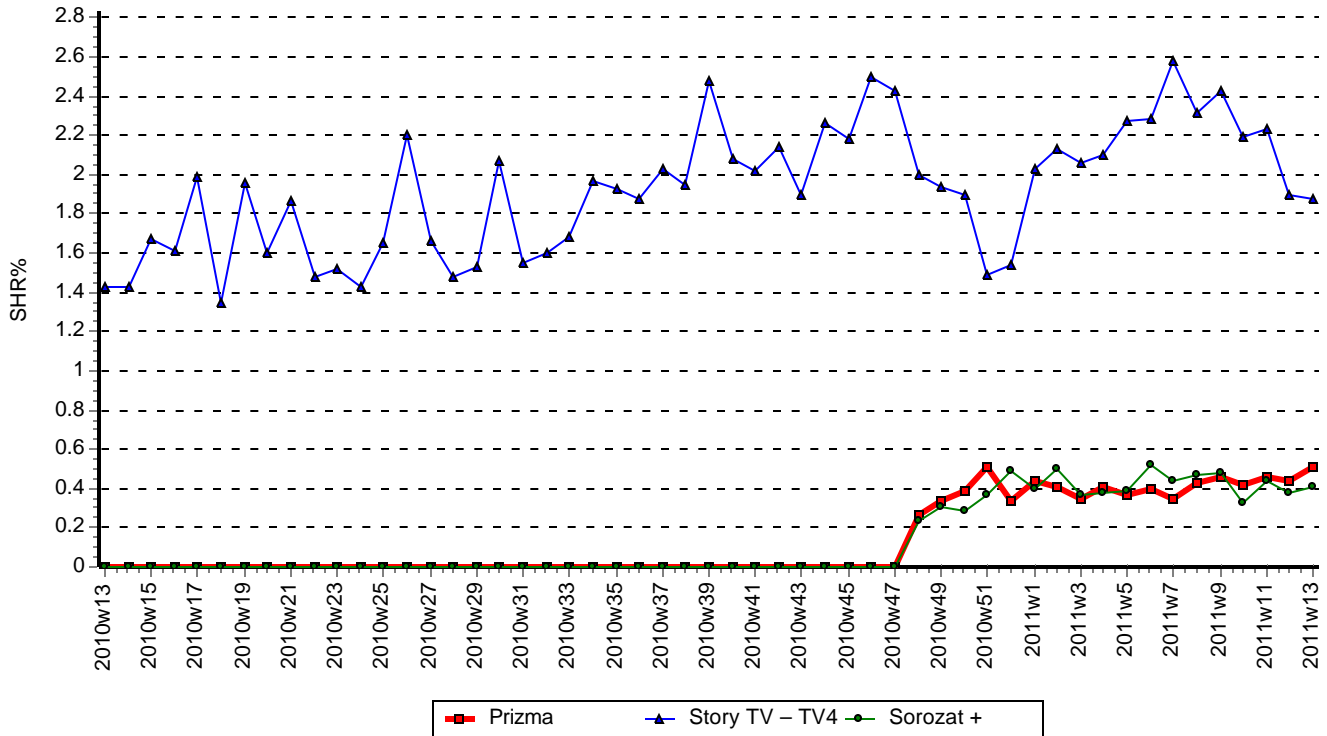

02:00-25:59

Channel	SHR%					Affinity (4+)				
	18-49	8-49 Female	18-49 Males	18-49 hw	18-39	18-49	8-49 Female	18-49 Males	18-49 hw	18-39
Prizma	0.5	0.4	0.6	0.4	0.5	140	121	159	139	139
Story TV – TV4	1.9	2.4	1.2	2.1	1.6	69	98	40	90	56
Sorozat +	0.4	0.5	0.3	0.4	0.4	93	128	59	114	82

18-49 audience share, 02:00-25:59

Weekly TOP 5 - Prizma and its competitors

18-49

Title	Channel	Date	Day	Start Time	End Time	AMR '000	AMR %	SHR %	Affinity (4+)
Hetedik mennyország	Story4	01-04-11	Fri	09:50	10:42	45,943	1.1	14.9	126
A farm ahol elunk	Story4	01-04-11	Fri	16:35	17:36	45,524	1.1	6.1	86
Murdoch nyomozó rejtelyei	Story4	28-03-11	Mon	20:04	21:08	33,532	0.8	1.7	70
Dallas	Story4	03-04-11	Sun	10:36	11:37	33,237	0.8	5.9	98
Agatha christie: poiro	Story4	02-04-11	Sat	21:06	22:51	32,557	0.8	1.7	65

At least 7 minutes long programmes. A program with more than one broadcast appears only once with the best episode.