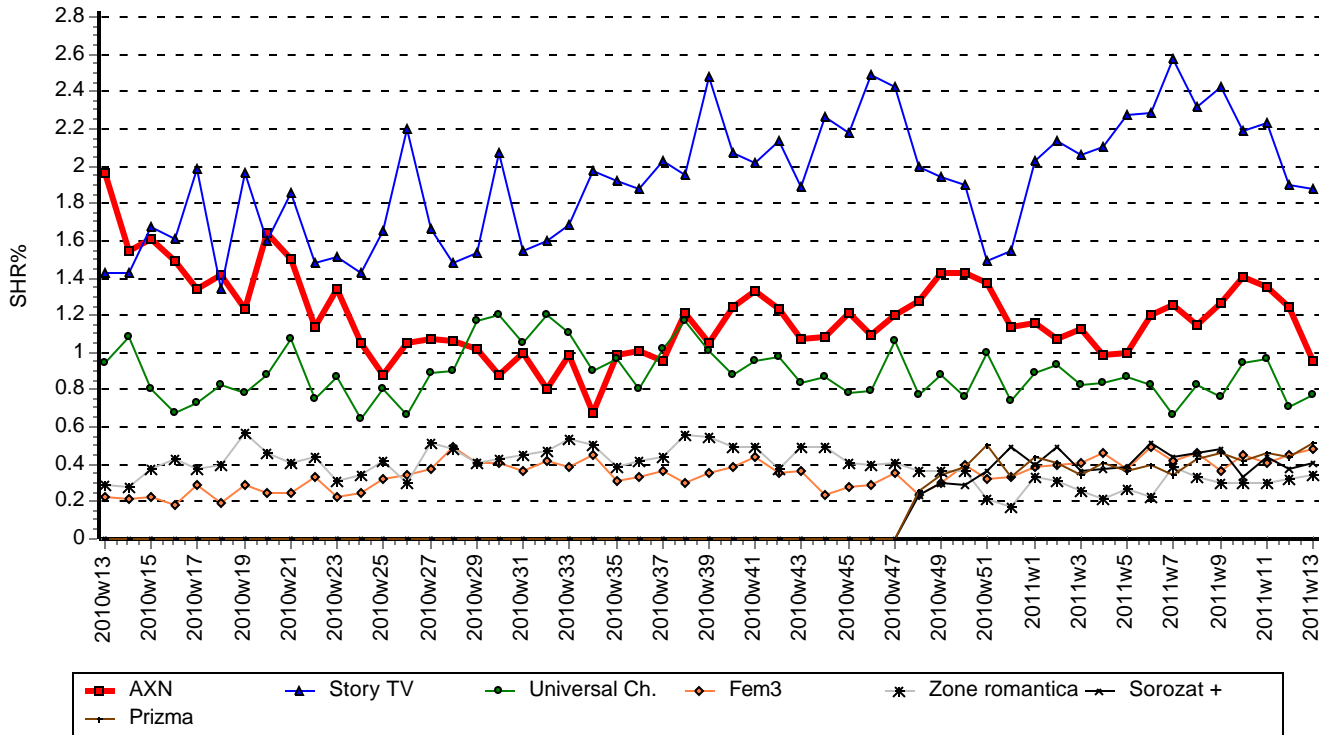

02:00-25:59

Channel	SHR%					Affinity (4+)				
	18-49	18-49 urban	8-49 Female	18-49 Males	18-39	18-49	18-49 urban	8-49 Female	18-49 Males	18-39
AXN	1.0	1.1	1.0	0.9	1.0	92	106	102	82	93
Story TV	1.9	1.9	2.4	1.2	1.6	69	68	98	40	56
Universal Ch.	0.8	0.9	1.1	0.4	0.6	74	85	115	33	56
Fem3	0.5	0.4	0.6	0.3	0.5	90	76	125	56	80
Zone romantica:	0.3	0.2	0.4	0.3	0.3	64	44	86	43	48
Sorozat +	0.4	0.3	0.5	0.3	0.4	93	77	128	59	82
Prizma	0.5	0.6	0.4	0.6	0.5	140	151	121	159	139

18-49 audience share, 02:00-25:59

Weekly TOP 5 - AXN and its competitors

18-49

Title	Channel	Date	Day	Start Time	End Time	AMR '000	AMR %	SHR %	Affinity (4+)
Hetedik mennyország	Story4	01-04-11	Fri	09:50	10:42	45,943	1.1	14.9	126
A farm ahol elunk	Story4	01-04-11	Fri	16:35	17:36	45,524	1.1	6.1	86
Csillagkapu: atlantisz	AXN	29-03-11	Tue	19:00	19:51	39,606	0.9	2.7	168
Gyilkos elmek	AXN	30-03-11	Wed	23:00	23:49	36,290	0.9	3.4	99
New york-i helyszinelok	AXN	30-03-11	Wed	21:00	21:56	34,469	0.8	1.7	106

AXN - weekly TOP 10

18-49

Title	Channel	Date	Day	Start Time	End Time	AMR '000	AMR %	SHR %	Affinity (4+)
Csillagkapu: atlantisz	AXN	29-03-11	Tue	19:00	19:51	39,606	0.9	2.7	168
Gyilkos elmek	AXN	30-03-11	Wed	23:00	23:49	36,290	0.9	3.4	99
New york-i helyszinelok	AXN	30-03-11	Wed	21:00	21:56	34,469	0.8	1.7	106
Szellemeikkel sutto	AXN	31-03-11	Thu	24:00	24:51	28,334	0.7	4.9	136
Het ev tibetben	AXN	01-04-11	Fri	21:00	23:38	21,838	0.5	1.4	121
Rush - a hajsza	AXN	02-04-11	Sat	22:00	22:52	19,855	0.5	1.1	70
Merlin kalandjai	AXN	01-04-11	Fri	18:00	18:53	18,994	0.4	1.7	128
Helyszini szemle	AXN	03-04-11	Sun	21:00	21:54	15,887	0.4	0.7	95
Kalifornia	AXN	02-04-11	Sat	23:00	23:29	14,937	0.4	1.1	115
Isteni sugallat	AXN	31-03-11	Thu	03:25	04:08	13,517	0.3	9.4	196

At least 7 minutes long programmes. A program with more than one broadcast appears only once with the best episode.