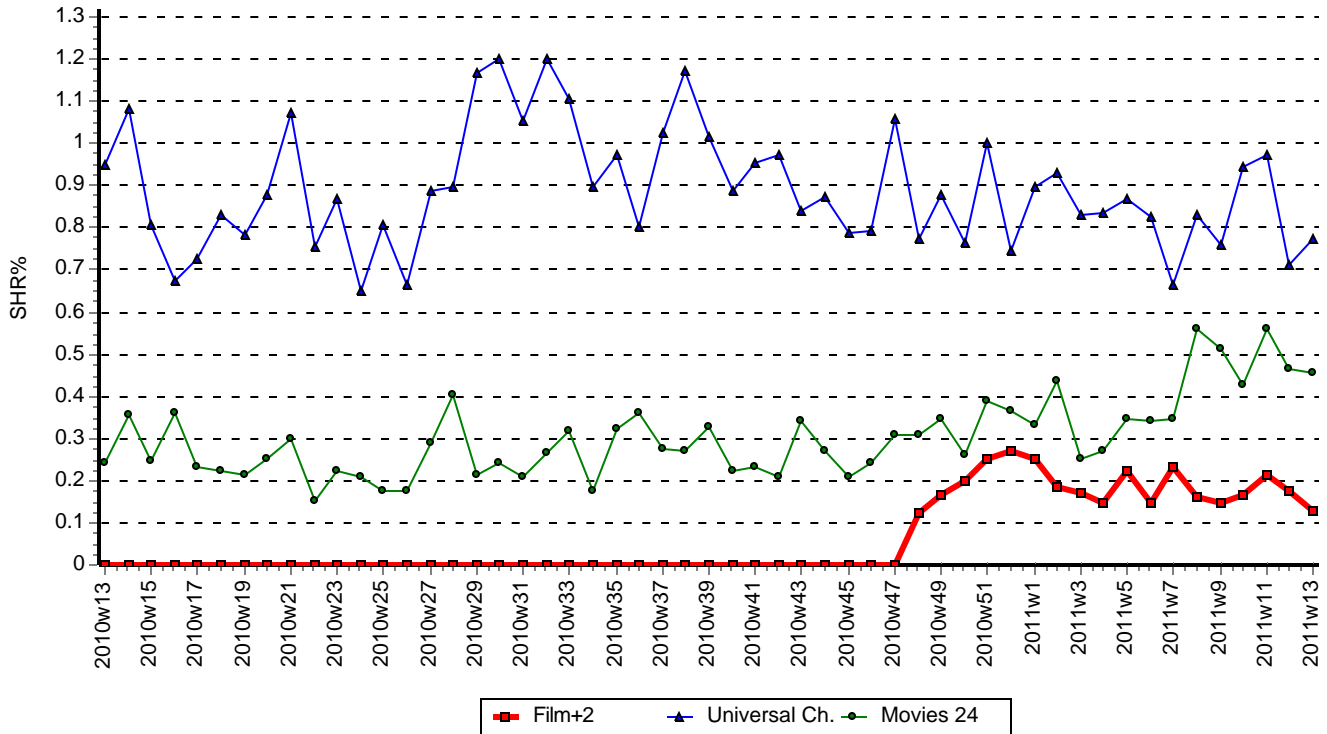

02:00-25:59

Channel	SHR%					Affinity (4+)				
	18-49	8-49 Female	18-49 Males	18-49 hw	18-39	18-49	8-49 Female	18-49 Males	18-49 hw	18-39
Film+2	0.1	0.1	0.2	0.1	0.1	109	83	136	82	107
Universal Ch.	0.8	1.1	0.4	1.0	0.6	74	115	33	113	56
Movies 24	0.5	0.6	0.3	0.6	0.4	106	141	72	156	89

18-49 audience share, 02:00-25:59

Film+2 Top 5

18-49

Title	Channel	Date	Day	Start Time	End Time	AMR '000	AMR %	SHR %	Affinity (4+)
No programmes									

Film+2 Top 10

18-49

Title	Channel	Date	Day	Start Time	End Time	AMR '000	AMR %	SHR %	Affinity (4+)
No programmes									

At least 7 minutes long programmes. A program with more than one broadcast appears only once with the best episode.