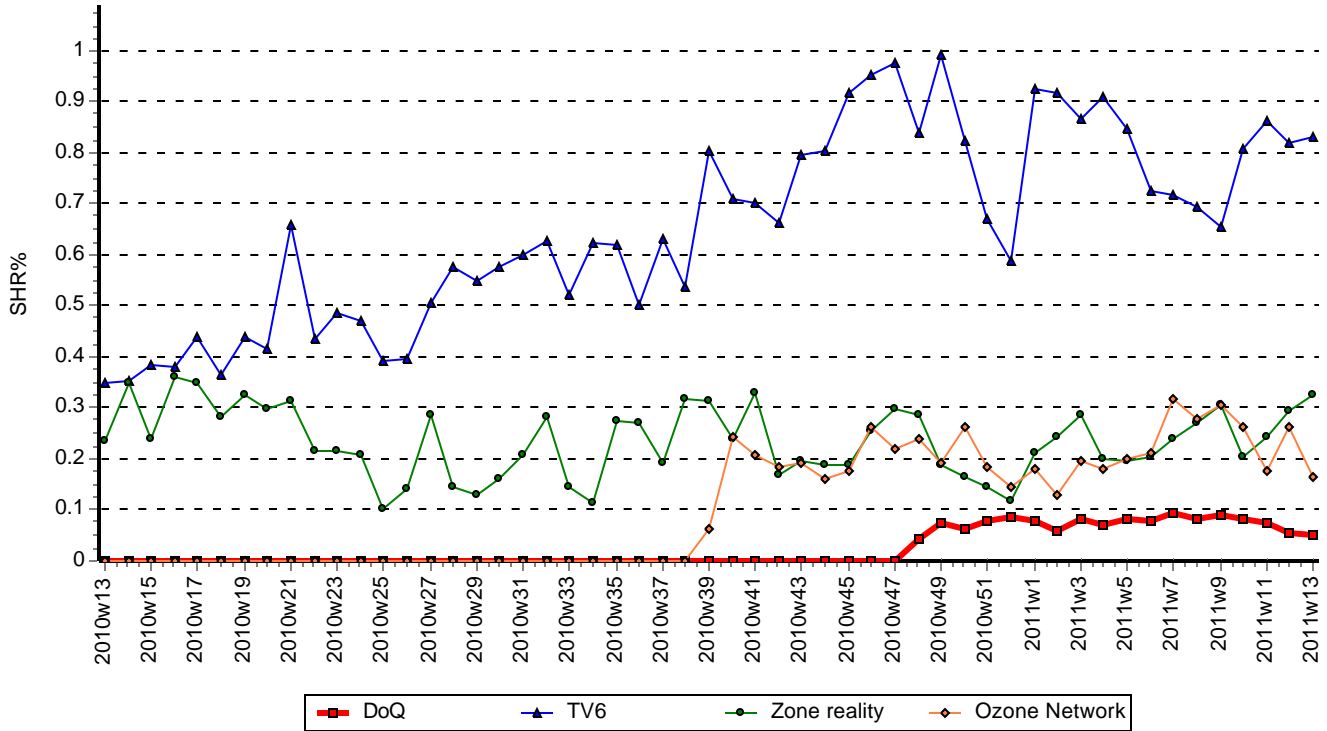

02:00-25:59

Channel	SHR%					Affinity (4+)				
	18-49	8-49 Female	18-49 Males	18-49 hw	8-49 ABC pr	18-49	8-49 Female	18-49 Males	18-49 hw	8-49 ABC pr
DoQ	0.1	0.0	0.1	0.1	0.0	53	54	52	68	44
TV6	0.8	0.6	1.1	0.6	0.9	121	99	144	104	125
Zone reality	0.3	0.5	0.1	0.5	0.3	112	193	31	225	104
Ozone Networ	0.2	0.1	0.2	0.1	0.1	106	100	112	56	71

18-49 audience share, 02:00-25:59

Weekly TOP 5 - DoQ and its competitors

18-49

Title	Channel	Date	Day	Start Time	End Time	AMR '000	AMR %	SHR %	Affinity (4+)
Csillagkapu	Viasat6	01-04-11	Fri	21:00	21:56	36,578	0.9	2.0	137
Pankraccio - a nyers ero	Viasat6	28-03-11	Mon	21:03	21:57	28,898	0.7	1.4	143
Eureka	Viasat6	01-04-11	Fri	23:47	24:34	24,761	0.6	3.4	168
Top gear	Viasat6	30-03-11	Wed	20:00	21:00	23,843	0.6	1.3	191
Jackie chan: az elveszett zsaru	Viasat6	28-03-11	Mon	22:00	23:58	22,466	0.5	1.6	203

At least 7 minutes long programmes. A program with more than one broadcast appears only once with the best episode.