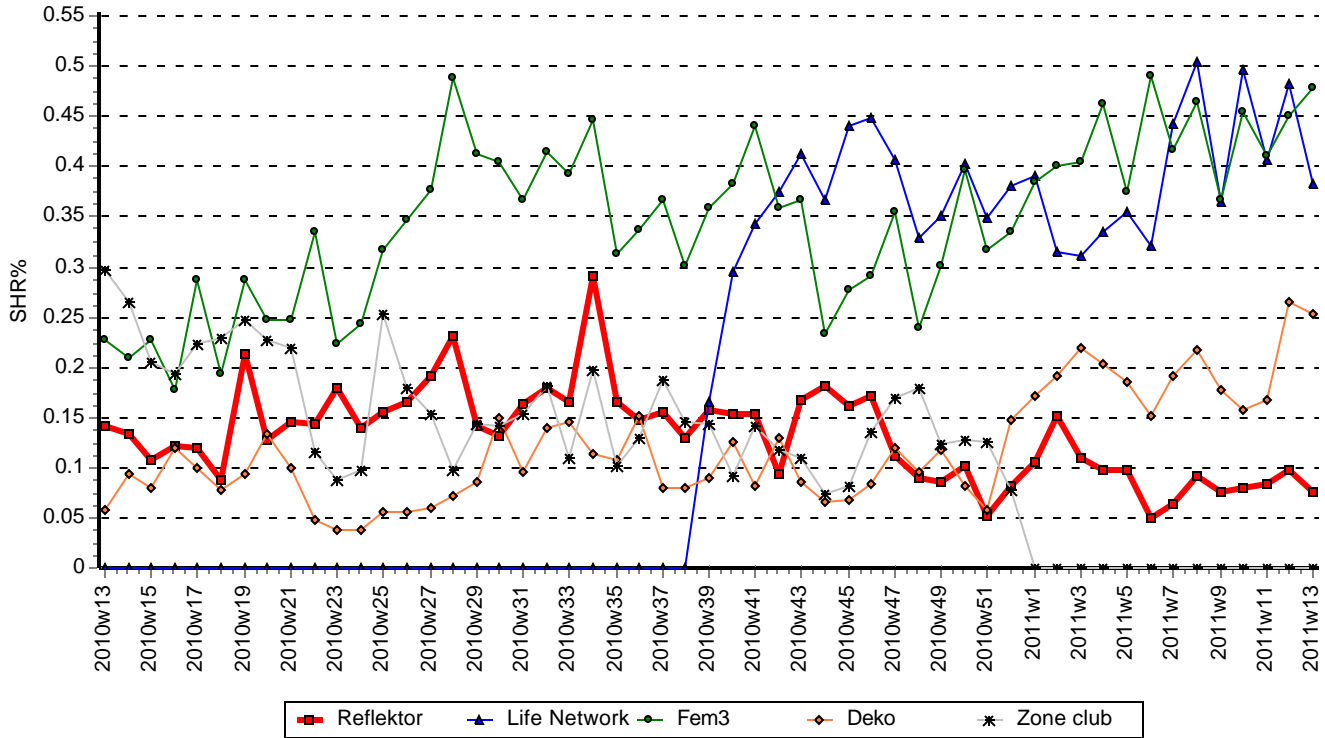

02:00-25:59

Channel	SHR%					Affinity (4+)				
	18-49	8-49 Female	18-49 Males	18-49 hw	18-59 Female	18-49	8-49 Female	18-49 Males	18-49 hw	18-59 Female
Reflektor	0.1	0.1	0.1	0.1	0.1	80	106	54	121	104
Life Network	0.4	0.5	0.2	0.5	0.4	97	144	50	137	126
Fem3	0.5	0.6	0.3	0.6	0.6	90	125	56	128	138
Deko	0.3	0.3	0.2	0.3	0.3	135	166	103	197	167
Zone club	0.0	0.0	0.0	0.0	0.0	0	0	0	0	0

18-49 audience share, 02:00-25:59

Weekly TOP 5 - Reflektor and its competitors

18-49

Title	Channel	Date	Day	Start Time	End Time	AMR '000	AMR %	SHR %	Affinity (4+)
Szellemirtok 2.	Fem3	01-04-11	Fri	21:59	23:56	21,020	0.5	1.6	199
Bubajos boszorkak	Fem3	28-03-11	Mon	19:55	20:47	18,660	0.4	1.0	138
Halalbiztos diagnózis	Life Netwc	02-04-11	Sat	12:30	13:19	17,364	0.4	3.6	159
Amirol a vészhelyzetben sem be	Life Netwc	29-03-11	Tue	21:00	21:49	15,340	0.4	0.8	120
A hegyi doktor	Fem3	30-03-11	Wed	19:11	19:58	14,081	0.3	0.9	87

At least 7 minutes long programmes. A program with more than one broadcast appears only once with the best episode.