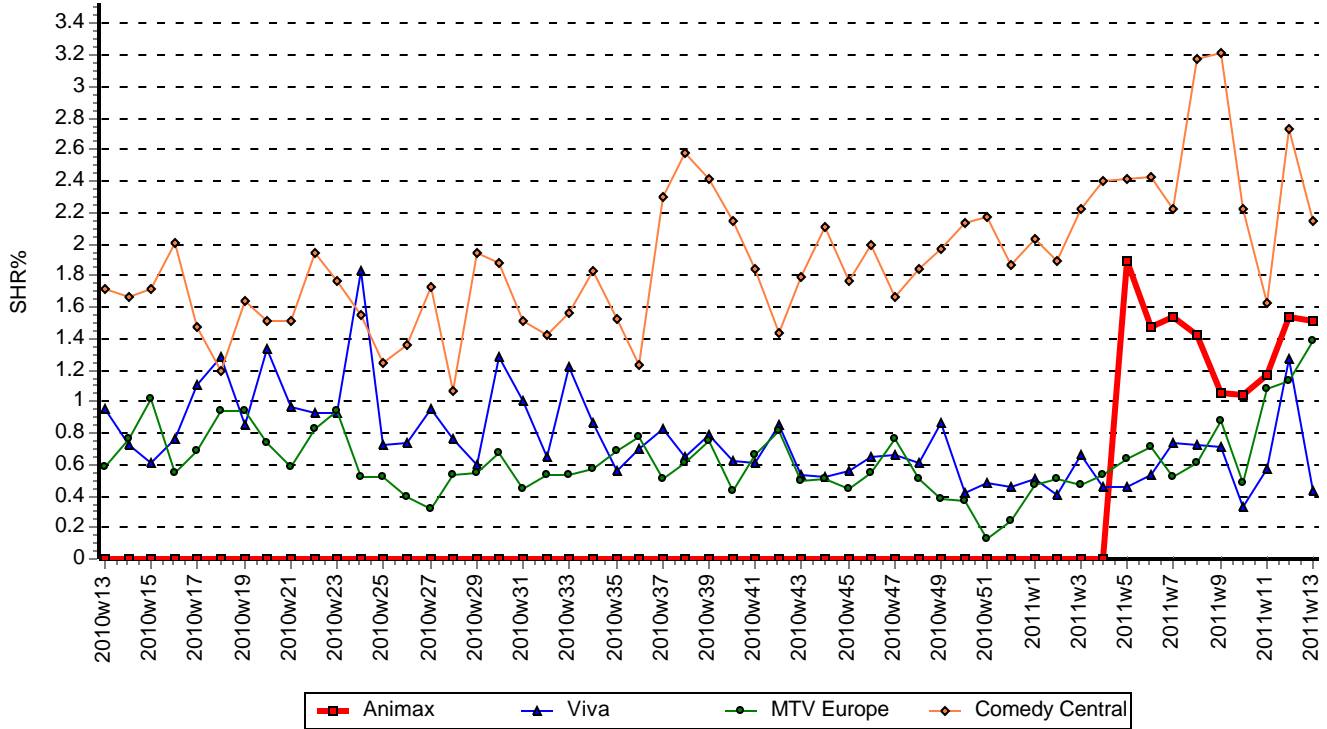

20:00-23:59

Channel	SHR%					Affinity (4+)				
	15-24	M 15-24	18-24	13-17	4-14	15-24	M 15-24	18-24	13-17	4-14
Animax	1.5	2.7	1.2	1.7	2.6	200	335	169	227	338
Viva	0.4	0.4	0.3	0.8	0.4	144	114	114	277	145
MTV Europe	1.4	1.9	1.3	1.4	0.3	457	603	453	464	89
Comedy Centr	2.1	3.2	2.3	1.2	0.7	167	231	184	97	52

15-24 audience share, 20:00-23:59

Weekly TOP 5 - Animax and its competitors

15-24

Title	Channel	Date	Day	Start Time	End Time	AMR '000	AMR %	SHR %	Affinity (4+)
Family guy	Comedy C.	29-03-11	Tue	22:31	22:58	19,855	1.7	7.0	417
A simpson csalad	Comedy C.	29-03-11	Tue	20:46	21:10	15,808	1.3	4.0	418
Igy jartam anyatokkal	Comedy C.	28-03-11	Mon	20:45	21:09	15,051	1.3	3.8	392
South park	Comedy C.	29-03-11	Tue	22:02	22:28	14,301	1.2	4.1	519
A cleveland show	Comedy C.	29-03-11	Tue	21:36	22:01	14,230	1.2	3.9	416

At least 7 minutes long programmes. A program with more than one broadcast appears only once with the best episode. There is no program database for Animax.