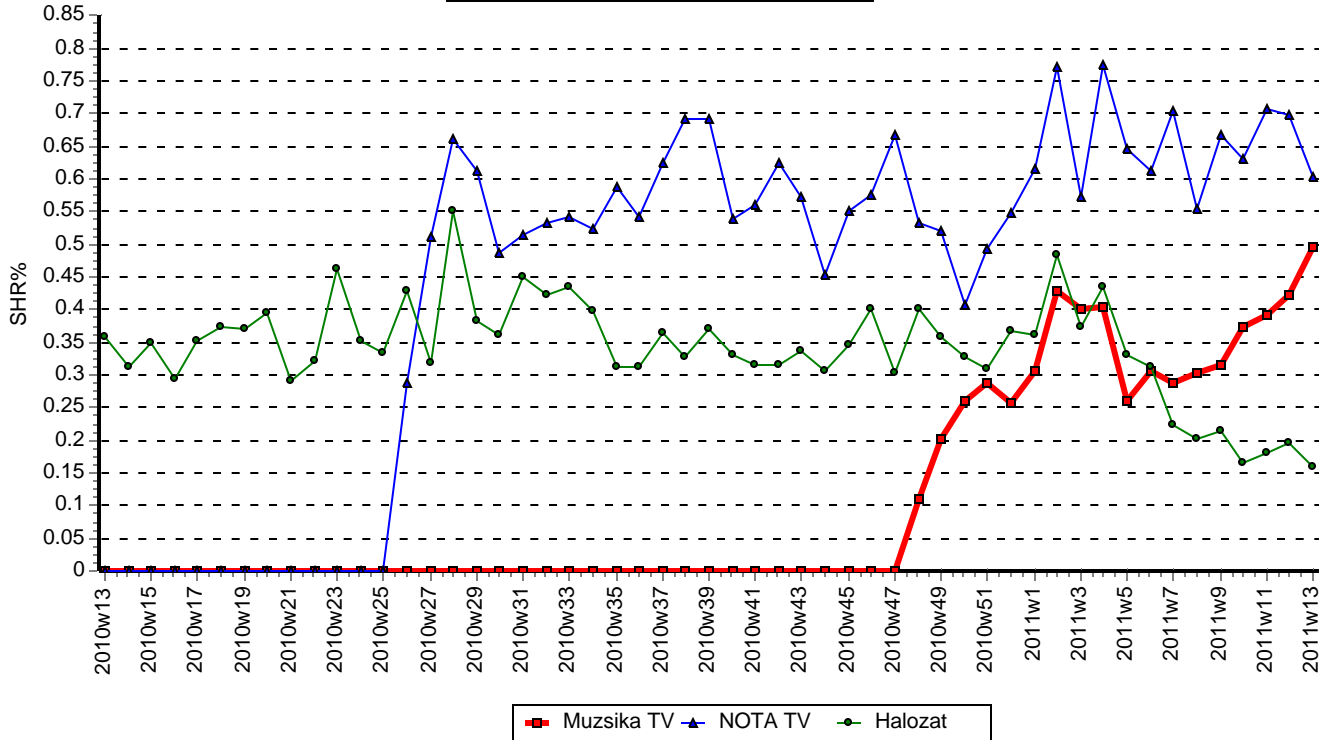

02:00-25:59

Channel	SHR%					Affinity (4+)				
	18-49	8-49 Female	18-49 Males	18-49 hw	18+	18-49	8-49 Female	18-49 Males	18-49 hw	18+
Muzika TV	0.5	0.5	0.4	0.5	0.5	85	102	68	101	112
NOTA TV	0.6	0.7	0.4	0.7	0.7	74	100	49	101	108
Halozat	0.2	0.2	0.2	0.1	0.3	48	54	42	53	115

18-49 audience share, 02:00-25:59

Muzika Tv Top 5

18-49

Title	Channel	Date	Day	Start Time	End Time	AMR '000	AMR %	SHR %	Affinity (4+)
No programmes									

Muzika Tv Top 10

18-49

Title	Channel	Date	Day	Start Time	End Time	AMR '000	AMR %	SHR %	Affinity (4+)
No programmes									

At least 7 minutes long programmes. A program with more than one broadcast appears only once with the best episode.