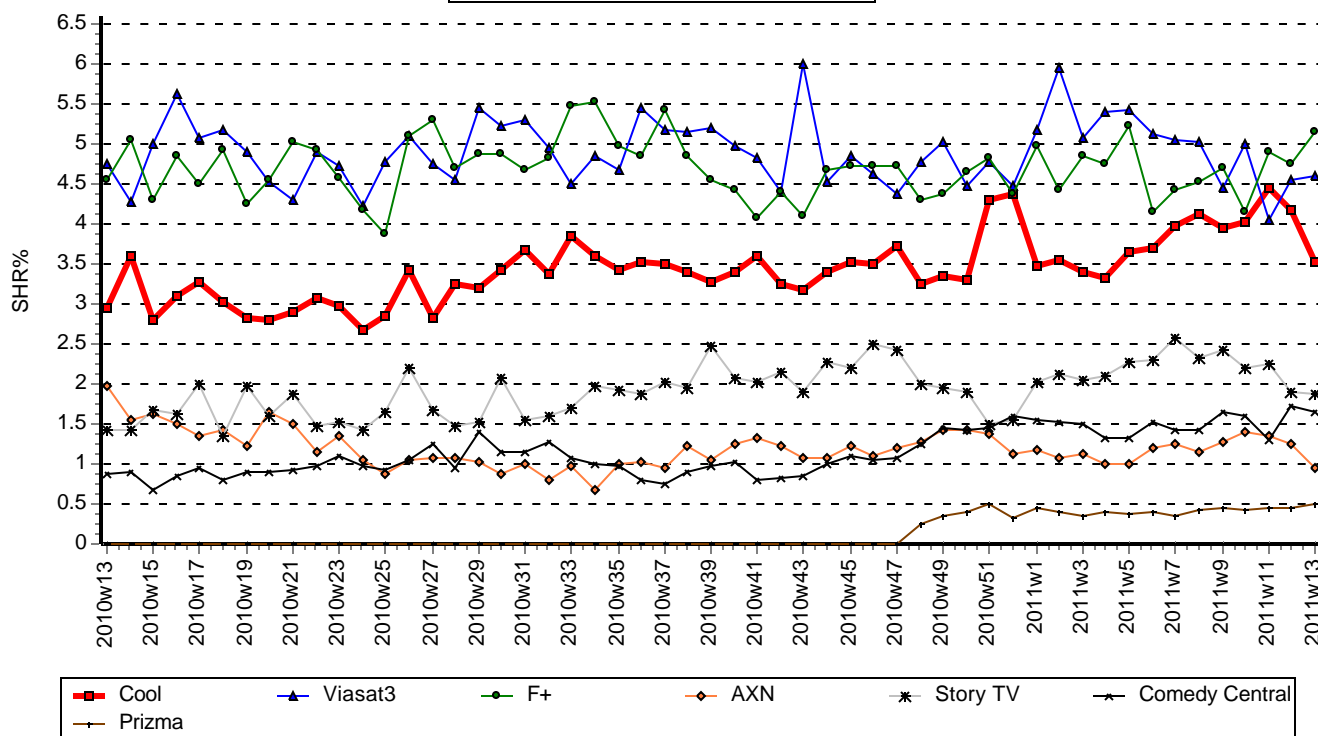

02:00-25:59

Channel	SHR%					Affinity (4+)				
	18-49	8-49 Female	18-49 Males	18-39	15-29	18-49	8-49 Female	18-49 Males	18-39	15-29
Cool	3.5	3.6	3.4	3.4	3.2	95	107	84	85	67
Viasat3	4.6	5.1	4.0	4.4	3.9	114	140	89	103	76
F+	5.1	4.1	6.4	4.3	4.2	115	100	131	90	72
AXN	1.0	1.0	0.9	1.0	1.0	92	102	82	93	74
Story TV	1.9	2.4	1.2	1.6	1.3	69	98	40	56	37
Comedy Centra	1.6	0.9	2.5	2.2	3.1	146	88	202	182	214
Prizma	0.5	0.4	0.6	0.5	0.4	140	121	159	139	93

18-49 audience share, 02:00-25:59

Weekly TOP 5 - Cool and its competitors

18-49

Title	Channel	Date	Day	Start Time	End Time	AMR '000	AMR %	SHR %	Affinity (4+)
Rambo	F+	01-04-11	Fri	21:10	22:53	191,364	4.5	11.2	105
Dr. csont	Cool	31-03-11	Thu	21:19	22:10	152,330	3.6	8.5	103
Nagy durranas	F+	02-04-11	Sat	20:54	22:23	150,899	3.6	7.6	144
Eden hotel	Viasat3	31-03-11	Thu	21:28	22:26	146,564	3.5	8.5	132
Ket pasi - meg egy kicsi	Viasat3	28-03-11	Mon	20:02	20:26	133,391	3.1	7.4	133

Cool - weekly TOP 10

18-49

Title	Channel	Date	Day	Start Time	End Time	AMR '000	AMR %	SHR %	Affinity (4+)
Dr. csont	Cool	31-03-11	Thu	21:19	22:10	152,330	3.6	8.5	103
Gyilkos elmek	Cool	31-03-11	Thu	20:25	21:19	119,203	2.8	6.4	97
Miami helyszinelok	Cool	03-04-11	Sun	22:05	22:56	103,699	2.4	6.2	100
New york-i helyszinelok	Cool	29-03-11	Tue	22:10	22:59	95,180	2.2	6.1	80
Doglott aktak	Cool	31-03-11	Thu	22:10	23:00	93,939	2.2	6.6	97
Belevalovilag	Cool	01-04-11	Fri	23:16	23:45	92,539	2.2	8.7	126
Tokeletes katona	Cool	01-04-11	Fri	21:20	23:13	87,762	2.1	5.4	138
Csi	Cool	03-04-11	Sun	21:10	22:03	79,328	1.9	3.6	89
Az 57-es utas	Cool	03-04-11	Sun	19:35	21:03	78,251	1.8	3.8	93
En es en meg az iren	Cool	03-04-11	Sun	17:30	19:30	58,639	1.4	4.9	130

At least 7 minutes long programmes. A program with more than one broadcast appears only once with the best episode.