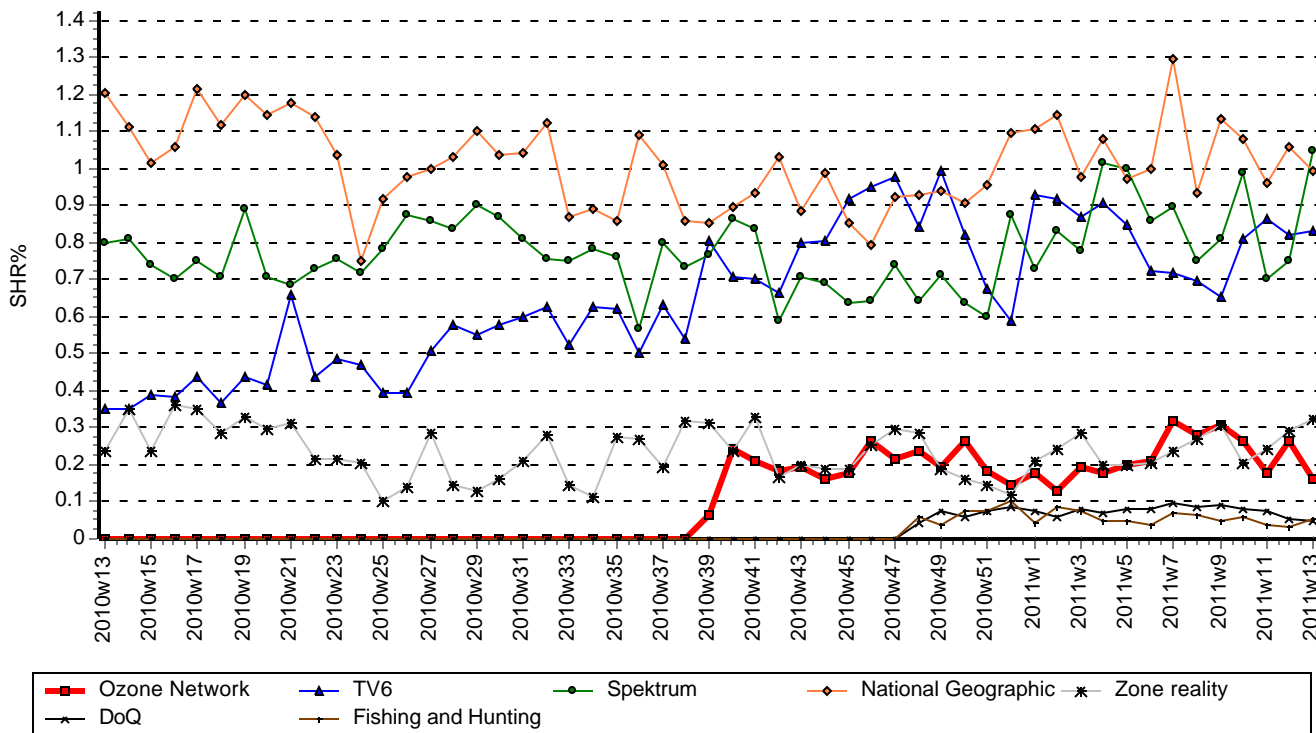

02:00-25:59

Channel	SHR%					Affinity (4+)				
	18-49	8-49 Female	18-49 Males	18-49 hw	18-39 Males	18-49	8-49 Female	18-49 Males	18-49 hw	18-39 Males
Ozone Network	0.2	0.1	0.2	0.1	0.1	106	100	112	56	62
TV6	0.8	0.6	1.1	0.6	1.2	121	99	144	104	147
Spektrum	1.0	0.8	1.3	1.1	1.1	123	105	142	153	114
National Geogr	1.0	0.7	1.3	0.9	1.1	119	96	141	122	108
Zone reality	0.3	0.5	0.1	0.5	0.1	112	193	31	225	22
DoQ	0.1	0.0	0.1	0.1	0.0	53	54	52	68	42
Fishing and Hu	0.1	0.1	0.0	0.1	0.0	89	137	41	174	53

18-49 audience share, 02:00-25:59

Weekly TOP 5 - Ozone N. and its competitors

18-49

Title	Channel	Date	Day	Start Time	End Time	AMR '000	AMR %	SHR %	Affinity (4+)
Csillagkapu	Viasat6	01-04-11	Fri	21:00	21:56	36,578	0.9	2.0	137
Pankraccio - a nyers ero	Viasat6	28-03-11	Mon	21:03	21:57	28,898	0.7	1.4	143
Gyaroriasok	National G	29-03-11	Tue	24:00	24:56	26,154	0.6	4.5	154
Eureka	Viasat6	01-04-11	Fri	23:47	24:34	24,761	0.6	3.4	168
Forro nyomon alaszokban	National G	28-03-11	Mon	22:00	22:56	23,958	0.6	1.4	148

Ozone Network - weekly TOP 10

18-49

Title	Channel	Date	Day	Start Time	End Time	AMR '000	AMR %	SHR %	Affinity (4+)
Milliardos katasztrofak	Ozone Ne:	01-04-11	Fri	10:05	10:58	9,729	0.2	3.1	111
9 milliard ember bolygoja	Ozone Ne:	28-03-11	Mon	24:05	24:56	9,062	0.2	1.4	215
Utazas a vilag vegere	Ozone Ne:	03-04-11	Sun	12:05	12:56	8,928	0.2	1.5	86
Meses egyenlito	Ozone Ne:	28-03-11	Mon	11:05	11:56	8,871	0.2	2.1	100
A 20. szazad nagy katasztrofai	Ozone Ne:	28-03-11	Mon	23:05	23:55	8,702	0.2	0.8	174
A ho fogsagaban	Ozone Ne:	03-04-11	Sun	10:05	11:56	6,753	0.2	1.2	114
A vilag ahogy most latod utoljara	Ozone Ne:	02-04-11	Sat	19:05	20:05	6,645	0.2	0.5	159
Fedezzuk fel az eszaki sarkvidek	Ozone Ne:	01-04-11	Fri	11:05	11:57	6,182	0.1	1.6	116
Tulelotabor civileknek	Ozone Ne:	02-04-11	Sat	20:06	20:57	5,872	0.1	0.3	217
Ian thorpe: haldoklo ausztralia	Ozone Ne:	02-04-11	Sat	10:05	11:57	5,245	0.1	1.2	101

At least 7 minutes long programmes. A program with more than one broadcast appears only once with the best episode.