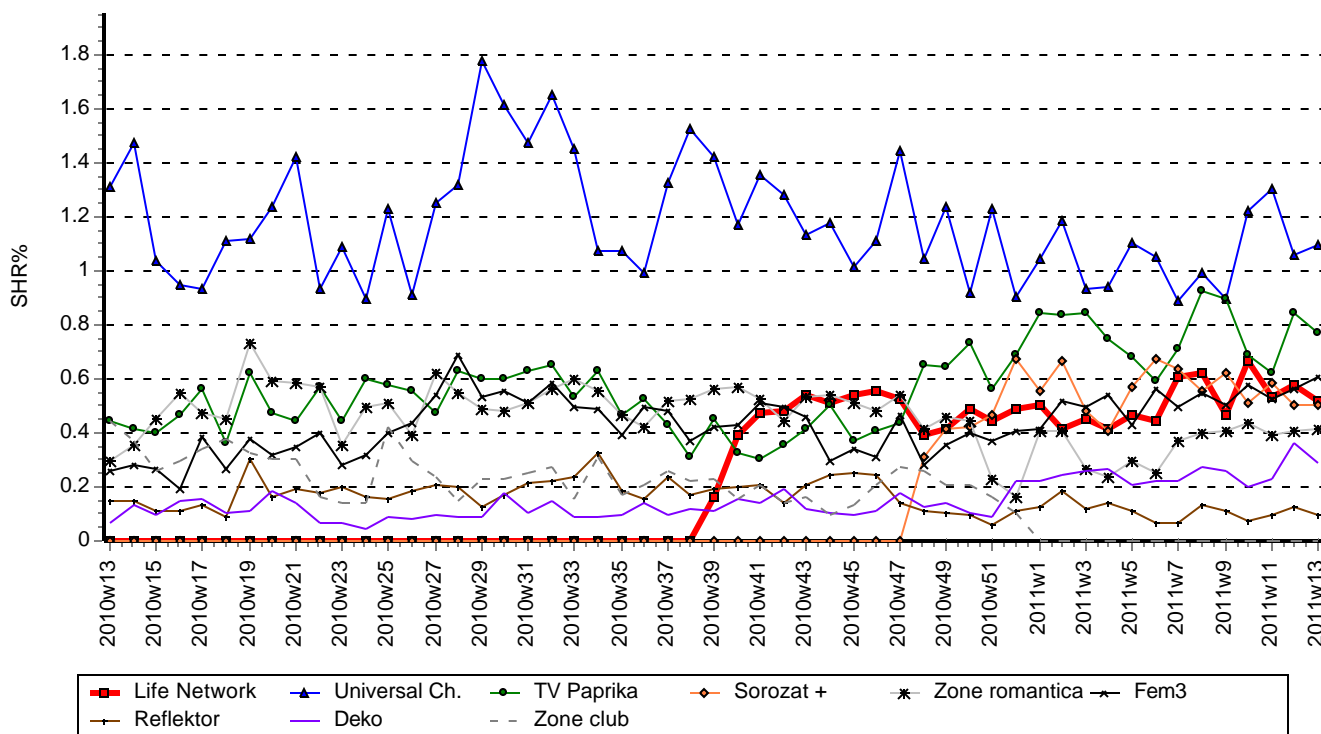

02:00-25:59

Channel	SHR%					Affinity (4+)				
	18-49	8-49 Female	18-49 Males	18-49 hw	8-39 Female	18-49	8-49 Female	18-49 Males	18-49 hw	8-39 Female
Life Network	0.4	0.5	0.2	0.5	0.4	97	144	50	137	111
Universal Ch.	0.8	1.1	0.4	1.0	0.9	74	115	33	113	84
TV Paprika	0.6	0.8	0.5	0.7	0.7	100	130	70	136	113
Sorozat +	0.4	0.5	0.3	0.4	0.5	93	128	59	114	108
Zone romantica:	0.3	0.4	0.3	0.4	0.4	64	86	43	90	76
Fem3	0.5	0.6	0.3	0.6	0.6	90	125	56	128	110
Reflektor	0.1	0.1	0.1	0.1	0.1	80	106	54	121	94
Deko	0.3	0.3	0.2	0.3	0.3	135	166	103	197	170
Zone club	0.0	0.0	0.0	0.0	0.0	0	0	0	0	0

18-49 Females audience share, 02:00-25:59

Weekly TOP 5 - Life N. and its competitors

Title	Channel	Date	Day	Start Time	End Time	AMR '000	AMR %	SHR %	Affinity (4+)
Halalbiztos diagnózis	Life Netwc	02-04-11	Sat	12:30	13:19	12,799	0.6	4.4	237
A hegyi doktor	Fem3	30-03-11	Wed	19:11	19:58	11,808	0.6	1.3	147
Bubajos boszorkák	Fem3	30-03-11	Wed	20:05	20:52	11,280	0.5	1.1	198
Szellemirtok 2.	Fem3	01-04-11	Fri	21:59	23:56	9,779	0.5	1.4	187
Arva anyjal	Fem3	29-03-11	Tue	21:02	21:53	9,336	0.4	0.9	90

Life Network - weekly TOP 10

Title	Channel	Date	Day	Start Time	End Time	AMR '000	AMR %	SHR %	Affinity (4+)
Halalbiztos diagnózis	Life Netwc	02-04-11	Sat	12:30	13:19	12,799	0.6	4.4	237
Amirol a veszhelyezetben sem be	Life Netwc	03-04-11	Sun	22:59	23:47	8,464	0.4	1.5	237
Apakepzo	Life Netwc	30-03-11	Wed	12:00	12:46	7,643	0.4	4.0	437
Angyali erintes	Life Netwc	03-04-11	Sun	09:29	10:19	7,617	0.4	2.2	178
Finnyasok farmja	Life Netwc	30-03-11	Wed	14:00	14:49	7,492	0.4	4.1	308
Szepsefguggok	Life Netwc	02-04-11	Sat	18:00	18:47	6,990	0.3	1.4	429
Rezidensek	Life Netwc	28-03-11	Mon	13:00	13:48	6,648	0.3	2.8	256
Kisallat vagyok es fogyni akarok!	Life Netwc	03-04-11	Sun	17:30	17:53	5,573	0.3	1.1	163
Rezidenselet	Life Netwc	01-04-11	Fri	13:00	13:50	5,261	0.3	1.9	322
A tiniszelidito	Life Netwc	28-03-11	Mon	12:00	12:50	5,033	0.2	2.1	433

At least 7 minutes long programmes. A program with more than one broadcast appears only once with the best episode.