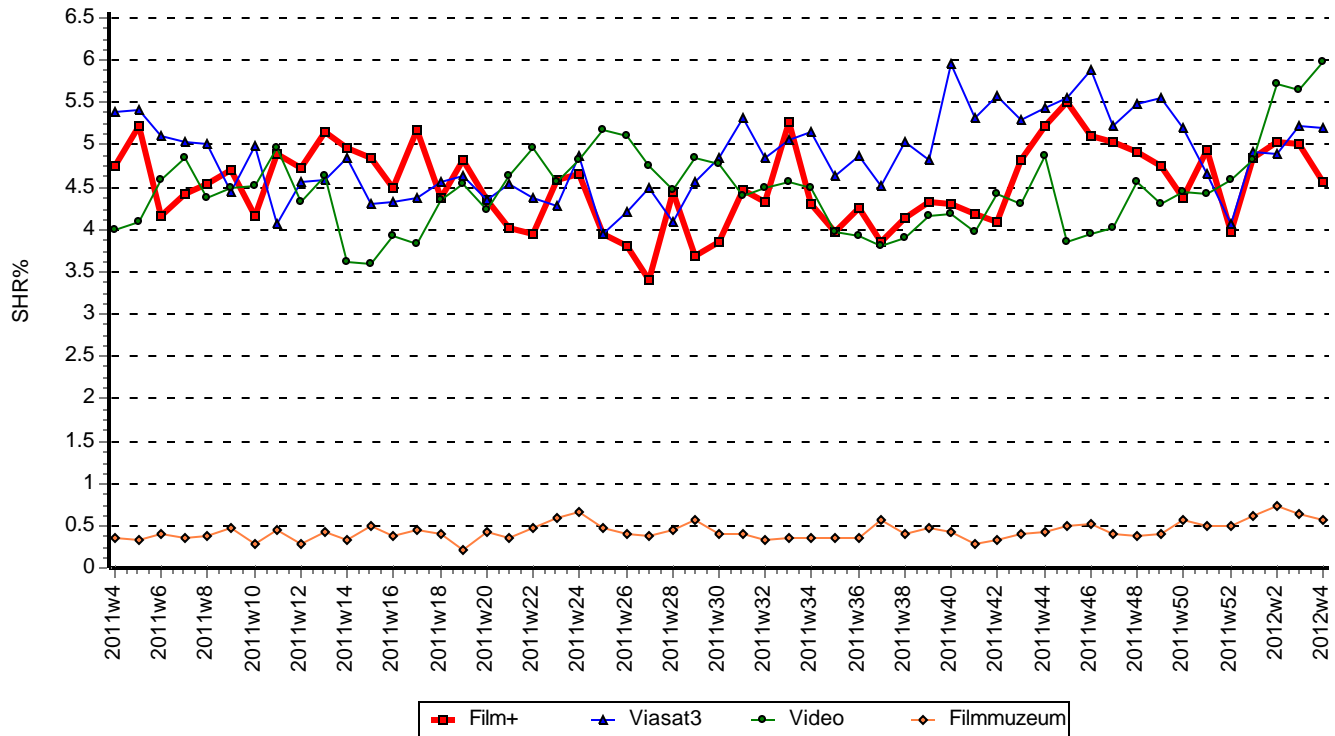

02:00-25:59

Channel	SHR%					Affinity (4+)				
	18-49	18-49 urban	18-49 Males	8-49 Female	18-39	18-49	18-49 urban	18-49 Males	8-49 Female	18-39
Film+	4.6	4.2	5.2	4.0	3.9	107	95	113	100	85
Viasat3	5.2	5.5	4.9	5.4	5.0	111	115	97	125	100
Video	6.0	6.6	6.1	5.9	6.3	132	141	124	140	130
Filmmuzeum	0.6	0.6	0.5	0.6	0.5	101	101	88	115	87

18-49 audience share, 02:00-25:59

Weekly TOP 5 - Film+ and its competitors

18-49

Title	Channel	Date	Day	Start Time	End Time	AMR '000	AMR %	SHR %	Affinity (4+)
Ket pasi - meg egy kicsi	Viasat3	23-01-12	Mon	20:16	20:40	165,765	3.9	8.5	141
Kemek a sasfeszekben	F+	29-01-12	Sun	21:00	23:55	155,222	3.6	9.2	103
Jo barátok	Viasat3	26-01-12	Thu	19:50	20:14	150,747	3.5	8.4	157
Ferfibecsület	F+	26-01-12	Thu	21:00	23:19	139,468	3.3	8.2	116
Vegkepp eltorolni	F+	27-01-12	Fri	21:00	23:06	134,017	3.1	7.4	102

Film+ - weekly TOP 10

18-49

Title	Channel	Date	Day	Start Time	End Time	AMR '000	AMR %	SHR %	Affinity (4+)
Kemek a sasfeszekben	F+	29-01-12	Sun	21:00	23:55	155,222	3.6	9.2	103
Ferfibecsület	F+	26-01-12	Thu	21:00	23:19	139,468	3.3	8.2	116
Vegkepp eltorolni	F+	27-01-12	Fri	21:00	23:06	134,017	3.1	7.4	102
A szerelem halojaban	F+	28-01-12	Sat	21:00	23:11	115,108	2.7	6.1	109
Terror a tenger alatt	F+	27-01-12	Fri	23:10	24:53	103,900	2.4	11.8	118
Invazio	F+	24-01-12	Tue	21:00	22:43	96,470	2.3	5.2	116
Hirtelen halal	F+	23-01-12	Mon	21:00	23:01	92,160	2.2	5.3	101
Benjamin kozlegeny	F+	28-01-12	Sat	18:56	20:56	86,142	2.0	4.5	79
Csonthulye	F+	28-01-12	Sat	13:25	15:15	81,176	1.9	8.0	97
Piszkos zsaruk	F+	23-01-12	Mon	23:05	24:58	79,736	1.9	10.6	137

At least 7 minutes long programmes. A program with more than one broadcast appears only once with the best episode.