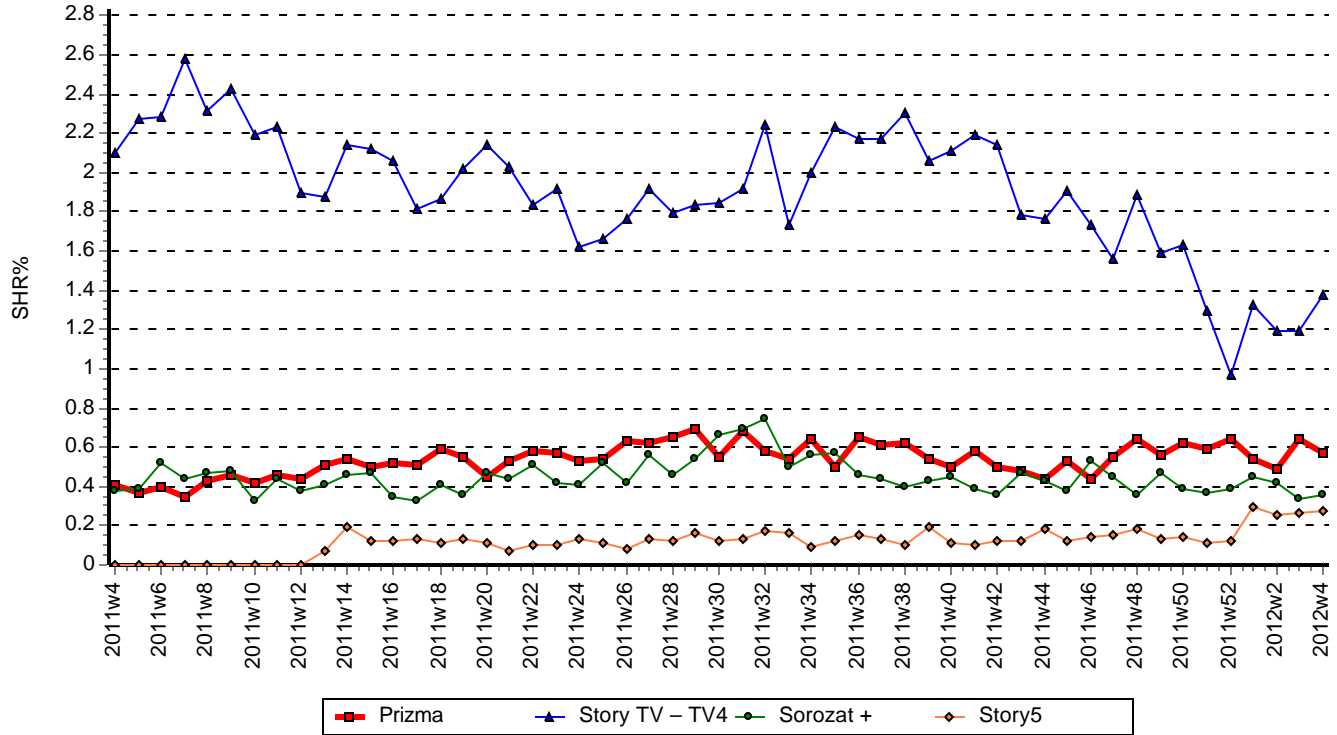

02:00-25:59

Channel	SHR%					Affinity (4+)				
	18-49	8-49 Female	18-49 Males	18-49 hw	18-39	18-49	8-49 Female	18-49 Males	18-49 hw	18-39
Prizma	0.6	0.5	0.6	0.6	0.5	91	94	88	112	75
Story TV – TV4	1.4	1.8	0.9	1.5	1.2	72	103	41	94	61
Sorozat +	0.4	0.4	0.2	0.4	0.3	56	76	36	76	46
Story5	0.3	0.3	0.2	0.2	0.2	57	67	48	61	48

18-49 audience share, 02:00-25:59

Weekly TOP 5 - Prizma and its competitors

18-49

Title	Channel	Date	Day	Start Time	End Time	AMR '000	AMR %	SHR %	Affinity (4+)
Dallas	Story4	29-01-12	Sun	10:40	11:36	46,098	1.1	4.9	105
Ertelem es erzelem	Story4	29-01-12	Sun	16:04	17:03	40,444	0.9	2.8	87
Agatha christie: poirot	Story4	26-01-12	Thu	17:15	18:18	37,556	0.9	3.4	127
Folytassa fonover	Story4	28-01-12	Sat	17:00	18:34	37,256	0.9	2.6	89
A vadlo	Story4	28-01-12	Sat	20:32	22:13	36,845	0.9	1.8	68

At least 7 minutes long programmes. A program with more than one broadcast appears only once with the best episode.