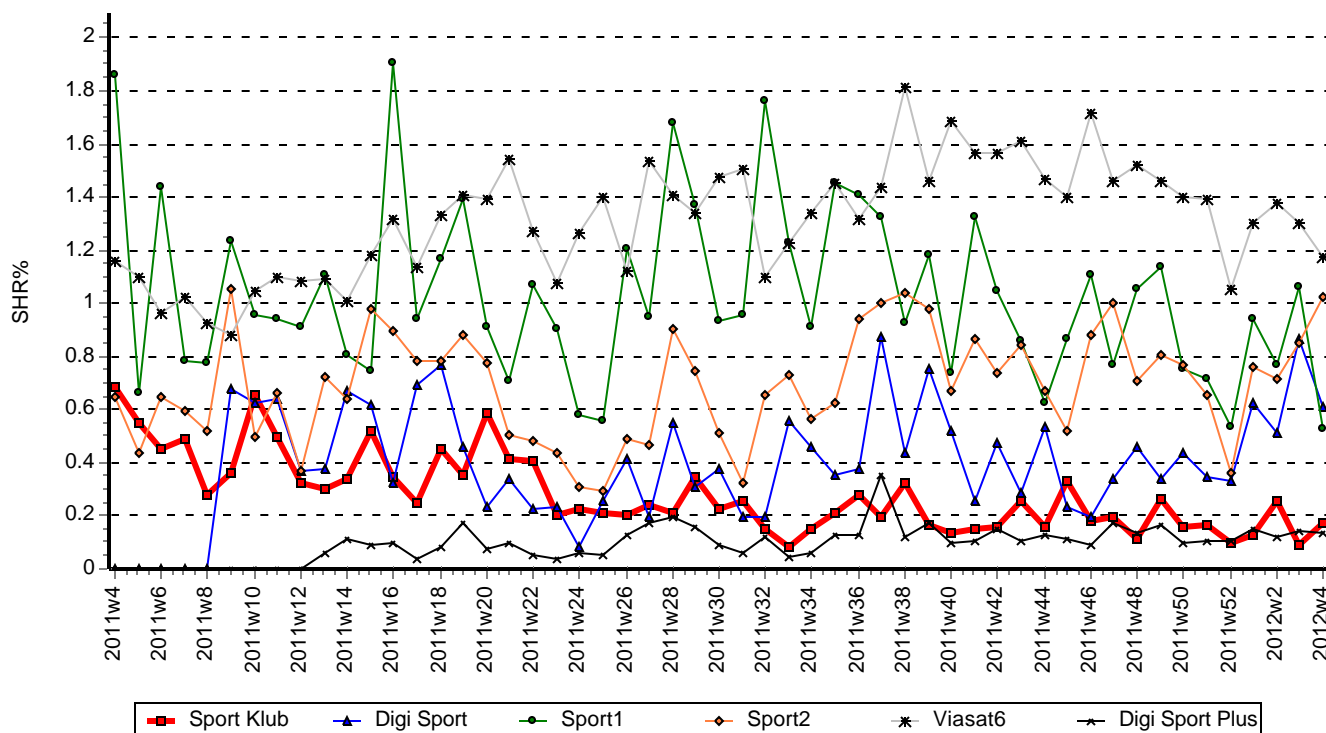

02:00-25:59

Channel	SHR%					Affinity (4+)					
	18-49 Males	18-39 Males	18-24 Males	ABC p1	8-49 ABC p1	18-49	18-39 Males	18-24 Males	ABC p1	8-49 ABC p1	18-49
Sport Klub	0.2	0.2	0.2	0.2	0.1	110	128	150	99	80	
Digi Sport	0.6	0.6	0.6	0.4	0.4	133	117	141	94	89	
Sport1	0.5	0.6	0.8	0.5	0.4	108	118	174	104	81	
Sport2	1.0	0.9	1.3	1.0	0.7	130	108	169	125	98	
Viasat6	1.2	1.0	0.8	0.9	1.0	140	111	94	113	128	
Digi Sport Plus	0.1	0.2	0.2	0.1	0.1	181	182	209	132	103	

18-49 Males audience share, 02:00-25:59

Weekly TOP 5 - SportKlub and its competitors

Title	Channel	Date	Day	Start Time	End Time	AMR '000	AMR %	SHR %	Affinity (4+)
Labdarugo merkoztes - spanyol b	Digi Sport	25-01-12	Wed	21:58	23:54	25,855	1.2	3.9	144
A simpson család	Viasat6	25-01-12	Wed	16:38	17:03	25,458	1.2	5.9	260
Labdarugas - spanyol bajnoksag	Digi Sport	25-01-12	Wed	21:44	24:13	21,974	1.0	3.4	140
Star trek - az uj nemzedek	Viasat6	27-01-12	Fri	13:05	13:56	20,308	0.9	6.1	309
Amcsi motorok	Viasat6	26-01-12	Thu	15:46	16:39	20,139	0.9	6.1	230

Toplists are filtered to only sport programs. Including multiple appearances.
At least 7 minutes long programmes. There is no program database for SportKlub.