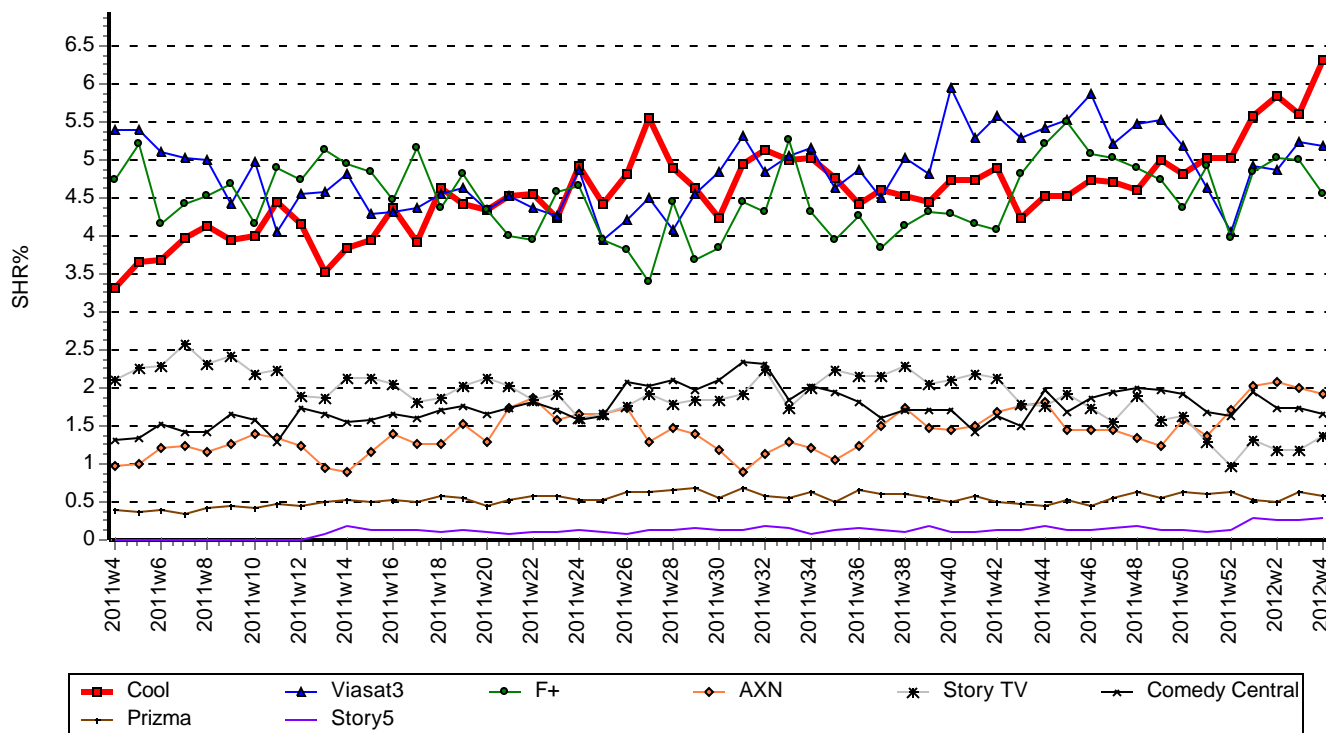

02:00-25:59

Channel	SHR%					Affinity (4+)				
	18-49	8-49 Female	18-49 Males	18-39	15-29	18-49	8-49 Female	18-49 Males	18-39	15-29
Cool	6.3	6.5	6.1	6.0	7.2	110	122	98	98	92
Viasat3	5.2	5.4	4.9	5.0	4.3	111	125	97	100	68
F+	4.6	4.0	5.2	3.9	4.0	107	100	113	85	68
AXN	1.9	2.2	1.7	1.5	1.0	104	125	83	76	39
Story TV	1.4	1.8	0.9	1.2	0.9	72	103	41	61	36
Comedy Centra	1.7	1.3	2.1	2.1	3.2	147	121	173	176	211
Prizma	0.6	0.5	0.6	0.5	0.4	91	94	88	75	51
Story5	0.3	0.3	0.2	0.2	0.1	57	67	48	48	11

18-49 audience share, 02:00-25:59

Weekly TOP 5 - Cool and its competitors

18-49

Title	Channel	Date	Day	Start Time	End Time	AMR '000	AMR %	SHR %	Affinity (4+)
A szállito 2.	Cool	27-01-12	Fri	21:15	22:44	242,965	5.7	13.1	116
Penge: szentharomsag	Cool	28-01-12	Sat	21:15	23:14	201,424	4.7	10.9	150
En a robot	Cool	29-01-12	Sun	19:05	21:04	177,257	4.2	8.1	149
Ket pasi - meg egy kicsi	Viasat3	23-01-12	Mon	20:16	20:40	165,765	3.9	8.5	141
Kemek a sasfeszekben	F+	29-01-12	Sun	21:00	23:55	155,222	3.6	9.2	103

Cool - weekly TOP 10

18-49

Title	Channel	Date	Day	Start Time	End Time	AMR '000	AMR %	SHR %	Affinity (4+)
A szállito 2.	Cool	27-01-12	Fri	21:15	22:44	242,965	5.7	13.1	116
Penge: szentharomsag	Cool	28-01-12	Sat	21:15	23:14	201,424	4.7	10.9	150
En a robot	Cool	29-01-12	Sun	19:05	21:04	177,257	4.2	8.1	149
Dr. csont	Cool	24-01-12	Tue	21:15	22:10	153,898	3.6	8.0	111
A mentalista	Cool	26-01-12	Thu	20:20	21:13	150,696	3.5	7.6	100
Miami helyszinelok	Cool	29-01-12	Sun	21:11	22:03	148,368	3.5	6.8	126
Troja	Cool	23-01-12	Mon	21:15	24:04	136,528	3.2	9.7	150
Showder klub	Cool	28-01-12	Sat	17:04	18:01	123,090	2.9	9.1	153
Gyilkos elmek	Cool	26-01-12	Thu	19:26	20:19	120,998	2.8	6.9	89
Castle	Cool	25-01-12	Wed	20:20	21:15	120,513	2.8	6.0	103

At least 7 minutes long programmes. A program with more than one broadcast appears only once with the best episode.