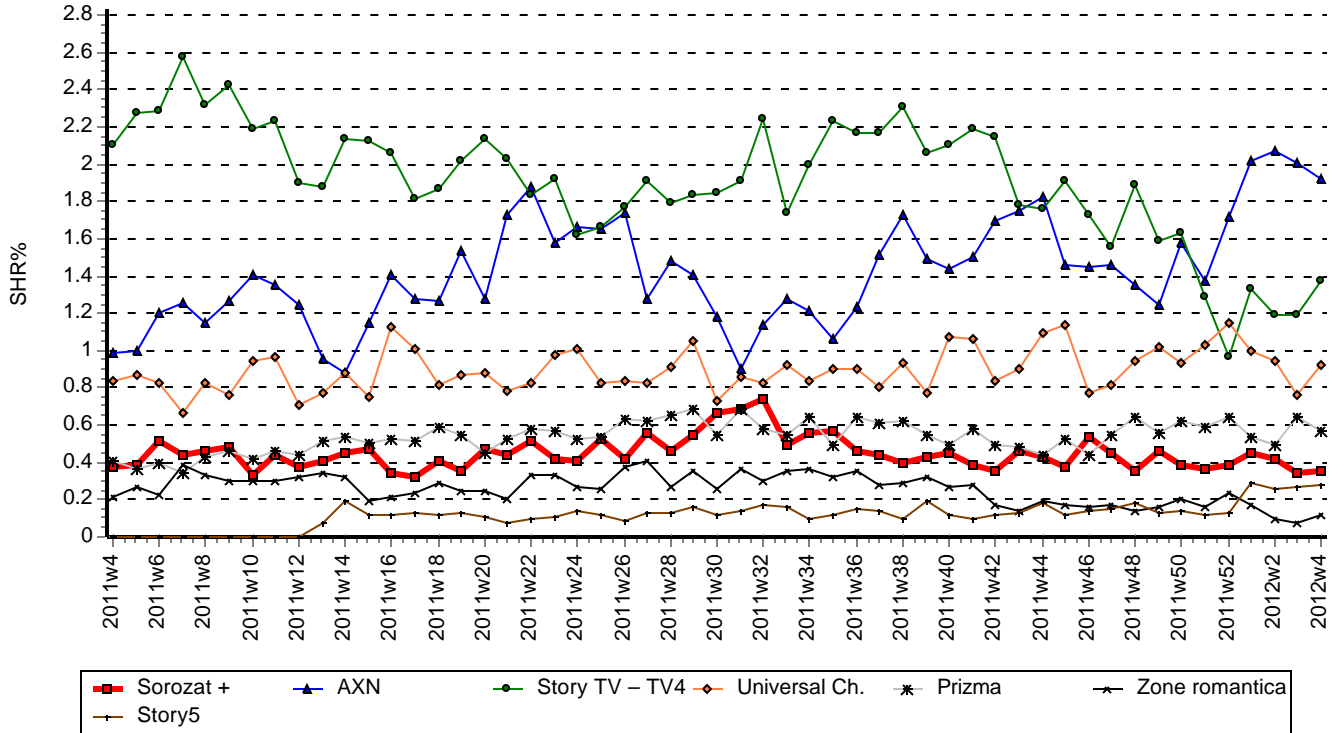

02:00-25:59

Channel	SHR%					Affinity (4+)				
	18-49	8-49 Female	18-49 Males	18-49 hw	8-39 Female	18-49	8-49 Female	18-49 Males	18-49 hw	8-39 Female
Sorozat +	0.4	0.4	0.2	0.4	0.4	56	76	36	76	64
AXN	1.9	2.2	1.7	2.1	1.9	104	125	83	135	106
Story TV – TV4	1.4	1.8	0.9	1.5	1.8	72	103	41	94	99
Universal Ch.	0.9	0.9	1.0	1.0	0.6	97	97	97	123	64
Prizma	0.6	0.5	0.6	0.6	0.4	91	94	88	112	73
Zone romantica	0.1	0.2	0.1	0.1	0.2	25	40	11	37	48
Story5	0.3	0.3	0.2	0.2	0.3	57	67	48	61	66

18-49 audience share, 02:00-25:59

Weekly TOP 5 - Sorozat+ and its competitors

18-49

Title	Channel	Date	Day	Start Time	End Time	AMR '000	AMR %	SHR %	Affinity (4+)
Gyilkos elmek	AXN	25-01-12	Wed	21:00	21:49	87,918	2.1	4.4	126
Gyilkos elmek - alapos gyanu	AXN	25-01-12	Wed	22:00	22:52	75,845	1.8	4.6	147
Ncis - tengereszeti helyszinelok	AXN	26-01-12	Thu	21:00	21:55	69,226	1.6	3.5	97
New york-i helyszinelok	AXN	28-01-12	Sat	23:01	23:49	58,536	1.4	4.5	114
Fallen - letaszitva	AXN	27-01-12	Fri	21:00	22:33	57,437	1.3	3.0	142

At least 7 minutes long programmes. A program with more than one broadcast appears only once with the best episode.