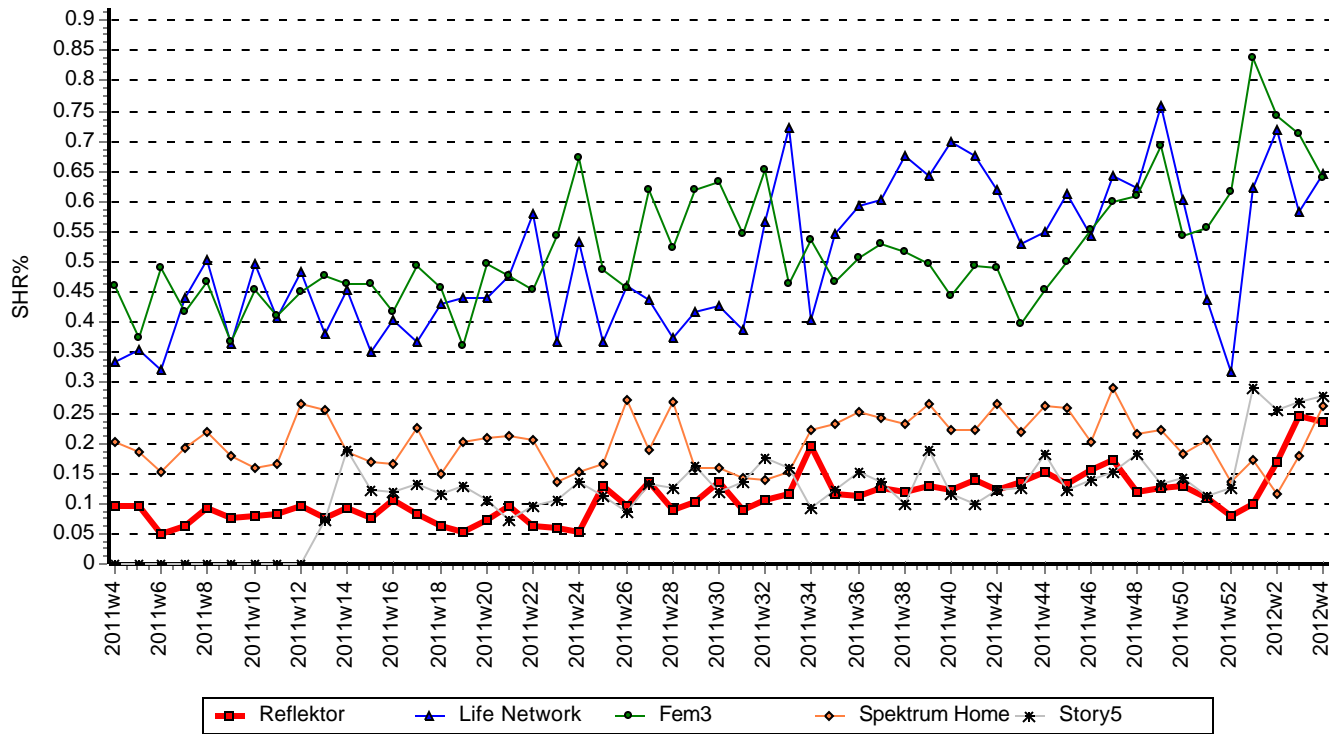

02:00-25:59

Channel	SHR%					Affinity (4+)				
	18-49	8-49 Female	18-49 Males	18-49 hw	18-59 Female	18-49	8-49 Female	18-49 Males	18-49 hw	18-59 Female
Reflektor	0.2	0.3	0.2	0.3	0.3	86	113	59	117	110
Life Network	0.6	0.8	0.5	0.6	0.6	120	160	80	136	140
Fem3	0.6	0.8	0.4	0.7	0.7	102	144	61	136	137
Spektrum Home	0.3	0.3	0.2	0.3	0.3	142	191	94	212	179
Story5	0.3	0.3	0.2	0.2	0.3	57	67	48	61	68

18-49 audience share, 02:00-25:59

Weekly TOP 5 - Reflektor and its competitors

18-49

Title	Channel	Date	Day	Start Time	End Time	AMR '000	AMR %	SHR %	Affinity (4+)
Kultursokk	Life Netwc	29-01-12	Sun	23:00	23:52	24,549	0.6	2.2	178
Kiprobaltuk - hany evet fiatalodh	Life Netwc	29-01-12	Sun	19:59	20:58	23,814	0.6	1.1	114
Halalbiztos diagnozis	Life Netwc	29-01-12	Sun	12:49	13:34	23,564	0.6	2.2	97
Ketszersult	Fem3	28-01-12	Sat	16:45	17:34	21,768	0.5	1.7	146
Dobbenetes fogyasok	Life Netwc	29-01-12	Sun	19:14	19:59	21,484	0.5	1.0	144

At least 7 minutes long programmes. A program with more than one broadcast appears only once with the best episode.