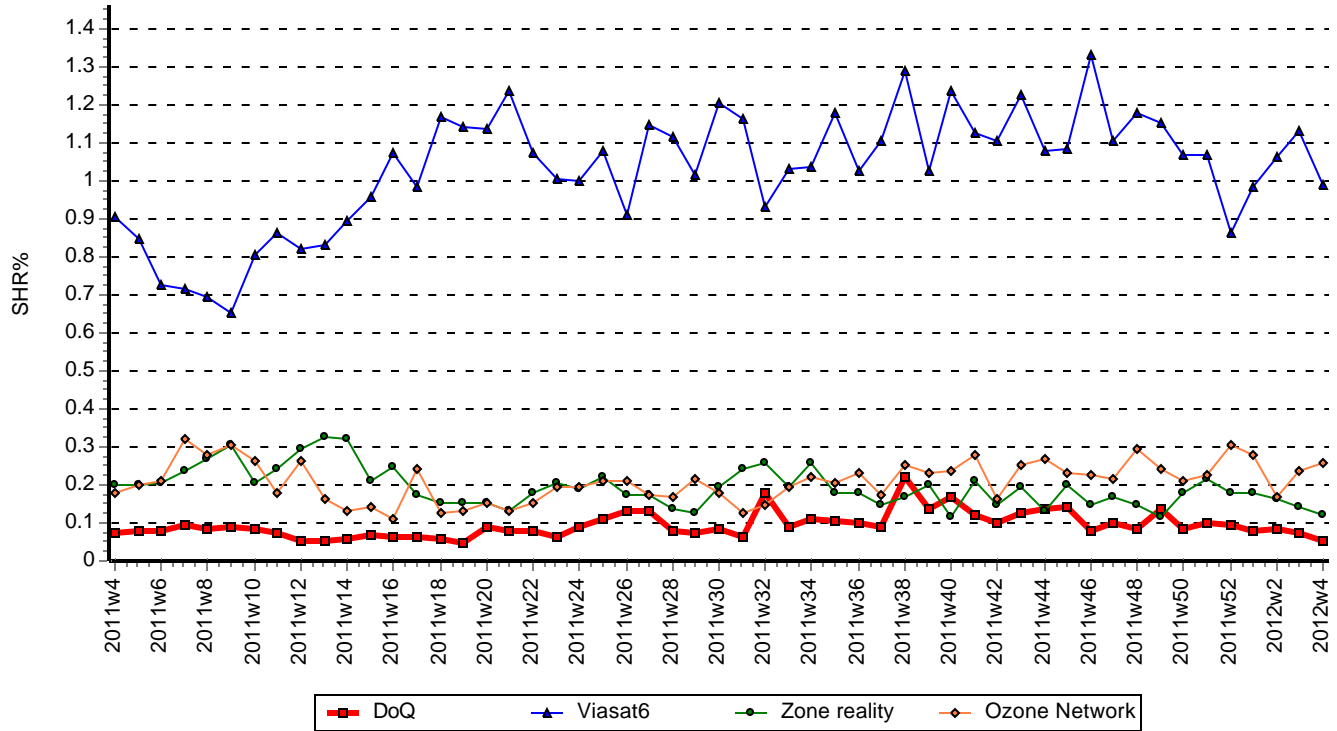

02:00-25:59

Channel	SHR%					Affinity (4+)				
	18-49	8-49 Female	18-49 Males	18-49 hw	8-49 ABC pr	18-49	8-49 Female	18-49 Males	18-49 hw	8-49 ABC pr
DoQ	0.1	0.0	0.1	0.1	0.1	65	63	66	109	58
Viasat6	1.0	0.8	1.2	0.8	0.9	128	115	140	126	113
Zone reality	0.1	0.2	0.1	0.2	0.1	84	121	48	123	79
Ozone Networ	0.3	0.2	0.3	0.2	0.3	94	71	117	79	108

18-49 audience share, 02:00-25:59

Weekly TOP 5 - DoQ and its competitors

18-49

Title	Channel	Date	Day	Start Time	End Time	AMR '000	AMR %	SHR %	Affinity (4+)
A simpson család	Viasat6	25-01-12	Wed	16:38	17:03	34,026	0.8	3.7	175
Amcsi motorok	Viasat6	26-01-12	Thu	15:46	16:39	30,118	0.7	4.0	173
Ferjek gyongye	Viasat6	23-01-12	Mon	18:00	18:23	29,528	0.7	2.5	212
Futurama	Viasat6	29-01-12	Sun	20:32	20:57	28,403	0.7	1.3	145
Csillagkapu	Viasat6	25-01-12	Wed	15:46	16:35	27,868	0.7	3.5	181

At least 7 minutes long programmes. A program with more than one broadcast appears only once with the best episode.