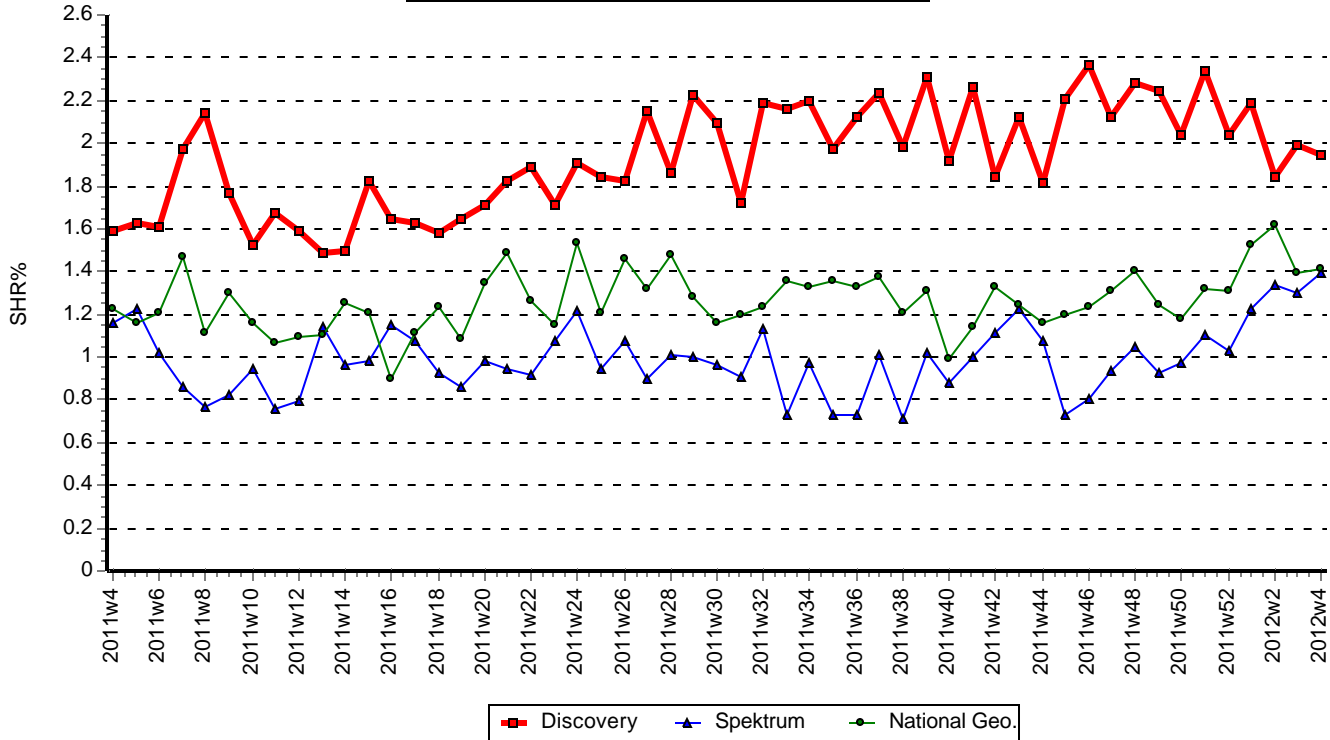

02:00-25:59

Channel	SHR%					Affinity (4+)				
	8-49 ABC pp	18-39 Males	18-49 Males	8-49 Female	18-49 urban	8-49 ABC pp	18-39 Males	18-49 Males	8-49 Female	18-49 urban
Discovery	1.9	3.6	3.0	1.1	1.9	139	228	213	86	143
Spektrum	1.4	1.4	1.3	0.8	1.1	148	132	137	101	124
National Geo.	1.4	2.1	1.8	0.6	1.3	143	186	177	66	139

18-49 ABC pp audience share, 02:00-25:59

Weekly TOP 5 - Discovery Channel and its competitors

Title	Channel	Date	Day	Start Time	End Time	AMR '000	AMR %	SHR %	Affinity (4+)
Ujjaepitok	Discovery	29-01-12	Sun	23:01	23:57	41,647	1.6	6.6	289
Robotok a marson	National G	29-01-12	Sun	21:00	21:54	35,352	1.3	2.6	272
South beach-i klasszikusok	Discovery	28-01-12	Sat	17:30	17:56	33,718	1.3	4.1	172
Ki ad tóbbet?	Discovery	28-01-12	Sat	22:30	22:55	31,799	1.2	2.9	305
Autokereskedek	Discovery	27-01-12	Fri	18:30	18:57	30,236	1.1	3.5	282

Discovery Channel - weekly TOP 10

Title	Channel	Date	Day	Start Time	End Time	AMR '000	AMR %	SHR %	Affinity (4+)
Ujjaepitok	Discovery	29-01-12	Sun	23:01	23:57	41,647	1.6	6.6	289
South beach-i klasszikusok	Discovery	28-01-12	Sat	17:30	17:56	33,718	1.3	4.1	172
Ki ad tóbbet?	Discovery	28-01-12	Sat	22:30	22:55	31,799	1.2	2.9	305
Autokereskedek	Discovery	27-01-12	Fri	18:30	18:57	30,236	1.1	3.5	282
Autokereskedek újratöltve	Discovery	26-01-12	Thu	24:01	24:58	27,315	1.0	7.9	135
Hogyan készült?	Discovery	27-01-12	Fri	15:00	15:26	24,822	0.9	6.2	188
Orias koltoztetok	Discovery	26-01-12	Thu	21:01	21:56	23,035	0.9	1.9	176
Mernoki mutargyak	Discovery	27-01-12	Fri	16:01	16:57	22,235	0.8	5.0	209
Chris ryan bemutatja: rendorsegi	Discovery	29-01-12	Sun	24:03	24:56	21,662	0.8	6.8	335
Para? normalis?	Discovery	28-01-12	Sat	10:00	10:56	20,670	0.8	4.1	118

At least 7 minutes long programmes. A program with more than one broadcast appears only once with the best episode.