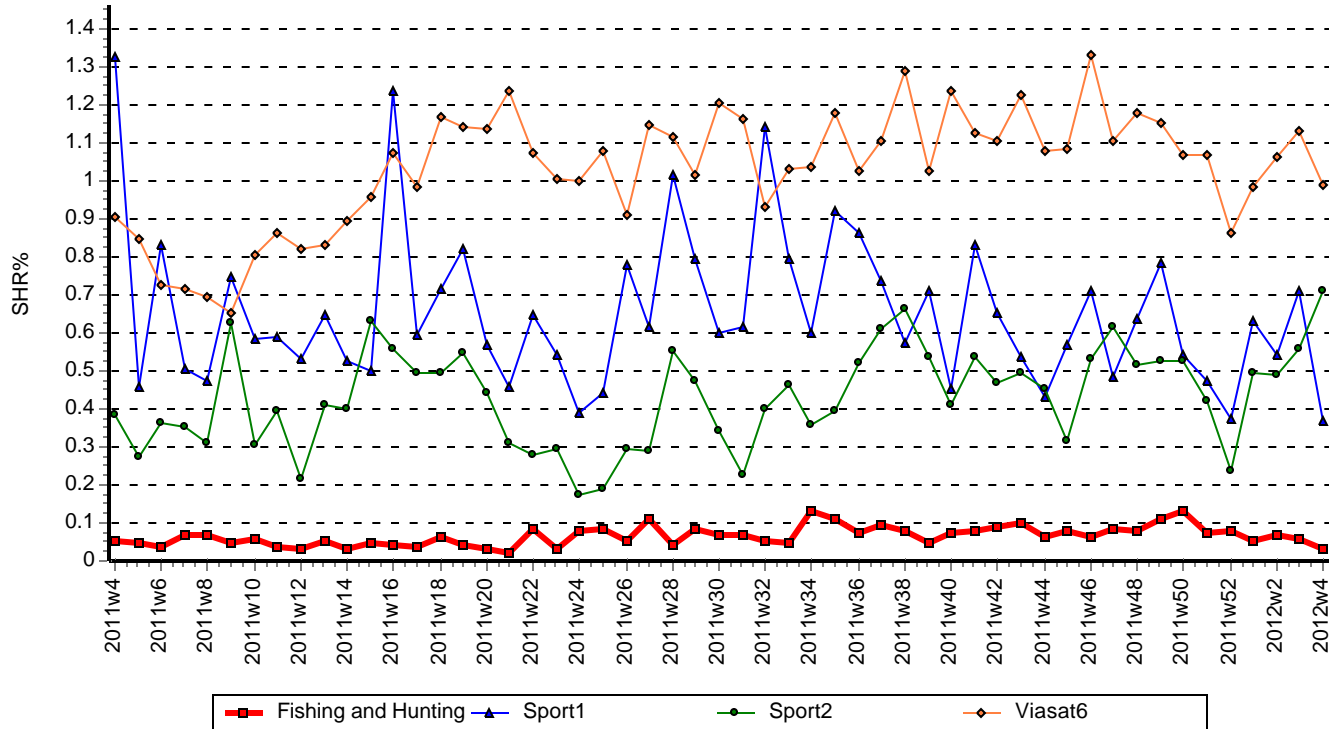

02:00-25:59

Channel	SHR%					Affinity (4+)				
	18-49	8-49 Female	18-49 Males	18-49 hw	18-59 AB pp	18-49	8-49 Female	18-49 Males	18-49 hw	18-59 AB pp
Fishing and Hu	0.0	0.0	0.0	0.0	0.0	123	129	117	178	90
Sport1	0.4	0.2	0.5	0.3	0.5	81	53	108	74	106
Sport2	0.7	0.4	1.0	0.7	1.2	98	66	130	111	156
Viasat6	1.0	0.8	1.2	0.8	1.0	128	115	140	126	117

18-49 audience share, 02:00-25:59

Weekly TOP 5 - F&H and its competitors

18-49

Title	Channel	Date	Day	Start Time	End Time	AMR '000	AMR %	SHR %	Affinity (4+)
A simpson család	Viasat6	25-01-12	Wed	16:38	17:03	34,026	0.8	3.7	175
Amcsi motorok	Viasat6	26-01-12	Thu	15:46	16:39	30,118	0.7	4.0	173
Ferjek gyongye	Viasat6	23-01-12	Mon	18:00	18:23	29,528	0.7	2.5	212
Futurama	Viasat6	29-01-12	Sun	20:32	20:57	28,403	0.7	1.3	145
Csillagkapu	Viasat6	25-01-12	Wed	15:46	16:35	27,868	0.7	3.5	181

At least 7 minutes long programmes. A program with more than one broadcast appears only once with the best episode.