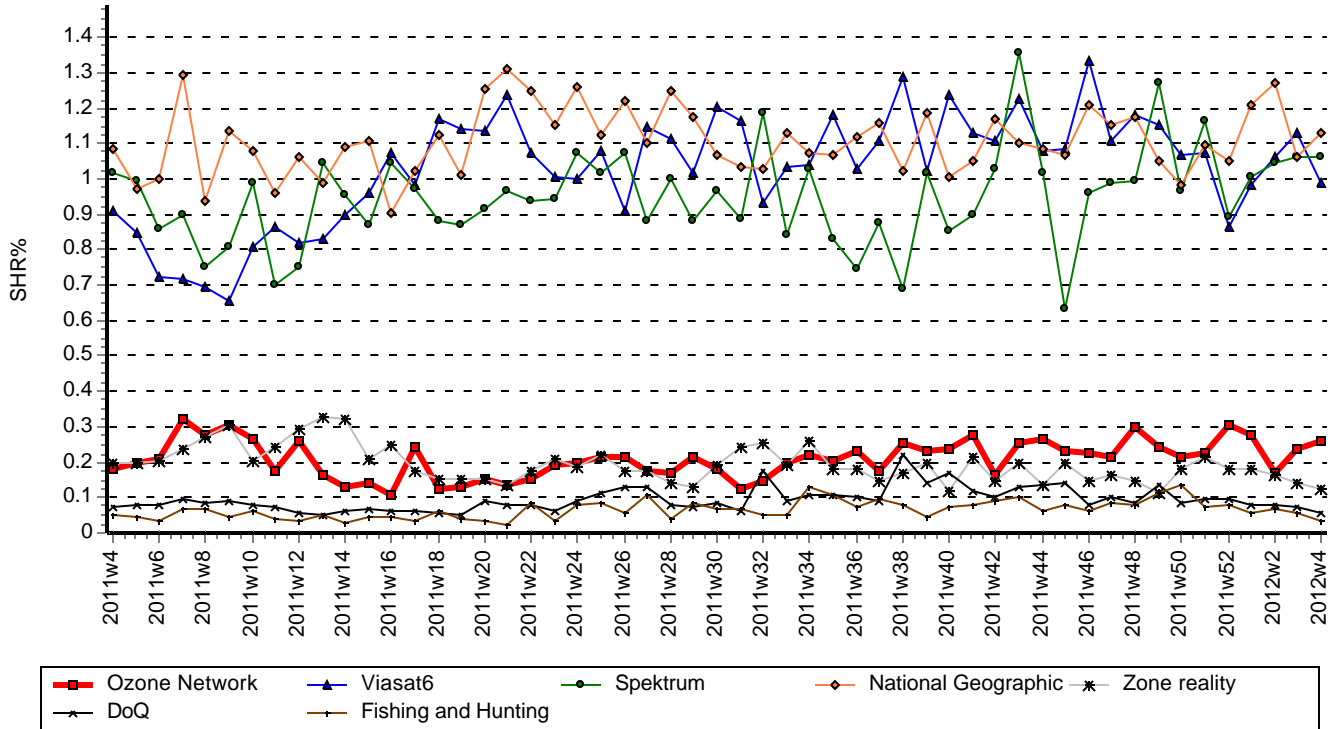

02:00-25:59

Channel	SHR%					Affinity (4+)				
	18-49	8-49 Female	18-49 Males	18-49 hw	18-39 Males	18-49	8-49 Female	18-49 Males	18-49 hw	18-39 Males
Ozone Network	0.3	0.2	0.3	0.2	0.4	94	71	117	79	130
Viasat6	1.0	0.8	1.2	0.8	1.0	128	115	140	126	111
Spektrum	1.1	0.8	1.3	1.2	1.4	119	101	137	155	132
National Geogr	1.1	0.6	1.8	0.9	2.1	122	66	177	120	186
Zone reality	0.1	0.2	0.1	0.2	0.1	84	121	48	123	62
DoQ	0.1	0.0	0.1	0.1	0.1	65	63	66	109	60
Fishing and Hu	0.0	0.0	0.0	0.0	0.0	123	129	117	178	135

18-49 audience share, 02:00-25:59

Weekly TOP 5 - Ozone N. and its competitors

18-49

Title	Channel	Date	Day	Start Time	End Time	AMR '000	AMR %	SHR %	Affinity (4+)
Robotok a marson	National G	29-01-12	Sun	21:00	21:54	35,545	0.8	1.6	171
A simpson család	Viasat6	25-01-12	Wed	16:38	17:03	34,026	0.8	3.7	175
Vadallati nyomozás	National G	29-01-12	Sun	10:00	10:53	32,468	0.8	3.7	126
Apokalipszis: a második világhab	National G	29-01-12	Sun	16:00	16:54	30,198	0.7	2.2	130
Amcsi motorok	Viasat6	26-01-12	Thu	15:46	16:39	30,118	0.7	4.0	173

Ozone Network - weekly TOP 10

18-49

Title	Channel	Date	Day	Start Time	End Time	AMR '000	AMR %	SHR %	Affinity (4+)
Elarvult vadak	Ozone Ne	28-01-12	Sat	17:40	18:33	15,498	0.4	1.0	196
India: a tigris birodalma	Ozone Ne	28-01-12	Sat	18:45	19:23	14,467	0.3	0.8	209
Titokzatos melyseg	Ozone Ne	26-01-12	Thu	23:59	24:23	14,251	0.3	2.0	216
A legyozott dinoszauruszok	Ozone Ne	27-01-12	Fri	21:00	21:53	13,605	0.3	0.7	125
Farkasok	Ozone Ne	29-01-12	Sun	18:44	19:23	13,253	0.3	0.7	95
Meteor	Ozone Ne	28-01-12	Sat	13:01	14:31	13,199	0.3	1.4	208
Viharjelzes	Ozone Ne	26-01-12	Thu	24:59	25:47	11,219	0.3	2.8	216
Gyerek survivor - a sarkvideken	Ozone Ne	26-01-12	Thu	24:28	24:53	11,119	0.3	1.9	216
Pazarlas	Ozone Ne	26-01-12	Thu	23:29	23:50	10,407	0.2	1.2	212
Az elet vize	Ozone Ne	28-01-12	Sat	22:24	22:53	8,813	0.2	0.5	156

At least 7 minutes long programmes. A program with more than one broadcast appears only once with the best episode.