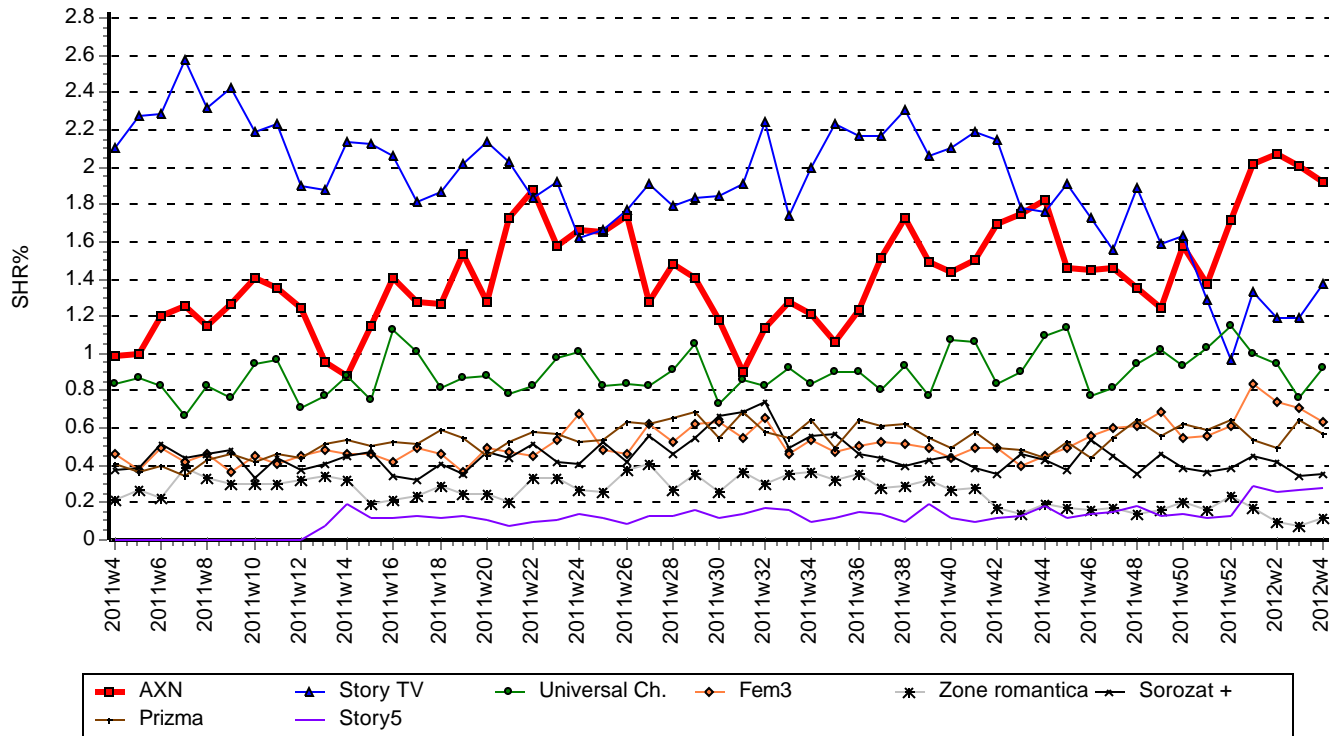

02:00-25:59

Channel	SHR%					Affinity (4+)				
	18-49	18-49 urban	8-49 Female	18-49 Males	18-39	18-49	18-49 urban	8-49 Female	18-49 Males	18-39
AXN	1.9	2.1	2.2	1.7	1.5	104	111	125	83	76
Story TV	1.4	1.5	1.8	0.9	1.2	72	75	103	41	61
Universal Ch.	0.9	1.1	0.9	1.0	0.6	97	114	97	97	58
Fem3	0.6	0.6	0.8	0.4	0.6	102	94	144	61	95
Zone romantica:	0.1	0.1	0.2	0.1	0.1	25	21	40	11	27
Sorozat +	0.4	0.4	0.4	0.2	0.3	56	55	76	36	46
Prizma	0.6	0.7	0.5	0.6	0.5	91	103	94	88	75
Story5	0.3	0.2	0.3	0.2	0.2	57	37	67	48	48

18-49 audience share, 02:00-25:59

Weekly TOP 5 - AXN and its competitors

18-49

Title	Channel	Date	Day	Start Time	End Time	AMR '000	AMR %	SHR %	Affinity (4+)
Gyilkos elmek	AXN	25-01-12	Wed	21:00	21:49	87,918	2.1	4.4	126
Gyilkos elmek - alapos gyanu	AXN	25-01-12	Wed	22:00	22:52	75,845	1.8	4.6	147
Ncis - tengereszeti helyszinelok	AXN	26-01-12	Thu	21:00	21:55	69,226	1.6	3.5	97
New york-i helyszinelok	AXN	28-01-12	Sat	23:01	23:49	58,536	1.4	4.5	114
Fallen - letaszitva	AXN	27-01-12	Fri	21:00	22:33	57,437	1.3	3.0	142

AXN - weekly TOP 10

18-49

Title	Channel	Date	Day	Start Time	End Time	AMR '000	AMR %	SHR %	Affinity (4+)
Gyilkos elmek	AXN	25-01-12	Wed	21:00	21:49	87,918	2.1	4.4	126
Gyilkos elmek - alapos gyanu	AXN	25-01-12	Wed	22:00	22:52	75,845	1.8	4.6	147
Ncis - tengereszeti helyszinelok	AXN	26-01-12	Thu	21:00	21:55	69,226	1.6	3.5	97
New york-i helyszinelok	AXN	28-01-12	Sat	23:01	23:49	58,536	1.4	4.5	114
Fallen - letaszitva	AXN	27-01-12	Fri	21:00	22:33	57,437	1.3	3.0	142
Ncis: los angeles	AXN	28-01-12	Sat	21:00	21:51	47,304	1.1	2.3	91
Doktor house	AXN	23-01-12	Mon	21:00	21:50	43,837	1.0	2.2	165
Zoom	AXN	26-01-12	Thu	21:55	22:10	43,801	1.0	2.4	113
Szellemekkel sutto	AXN	29-01-12	Sun	16:00	16:52	34,312	0.8	2.5	106
Rush - a hajsza	AXN	27-01-12	Fri	19:00	19:54	29,977	0.7	1.9	82

At least 7 minutes long programmes. A program with more than one broadcast appears only once with the best episode.