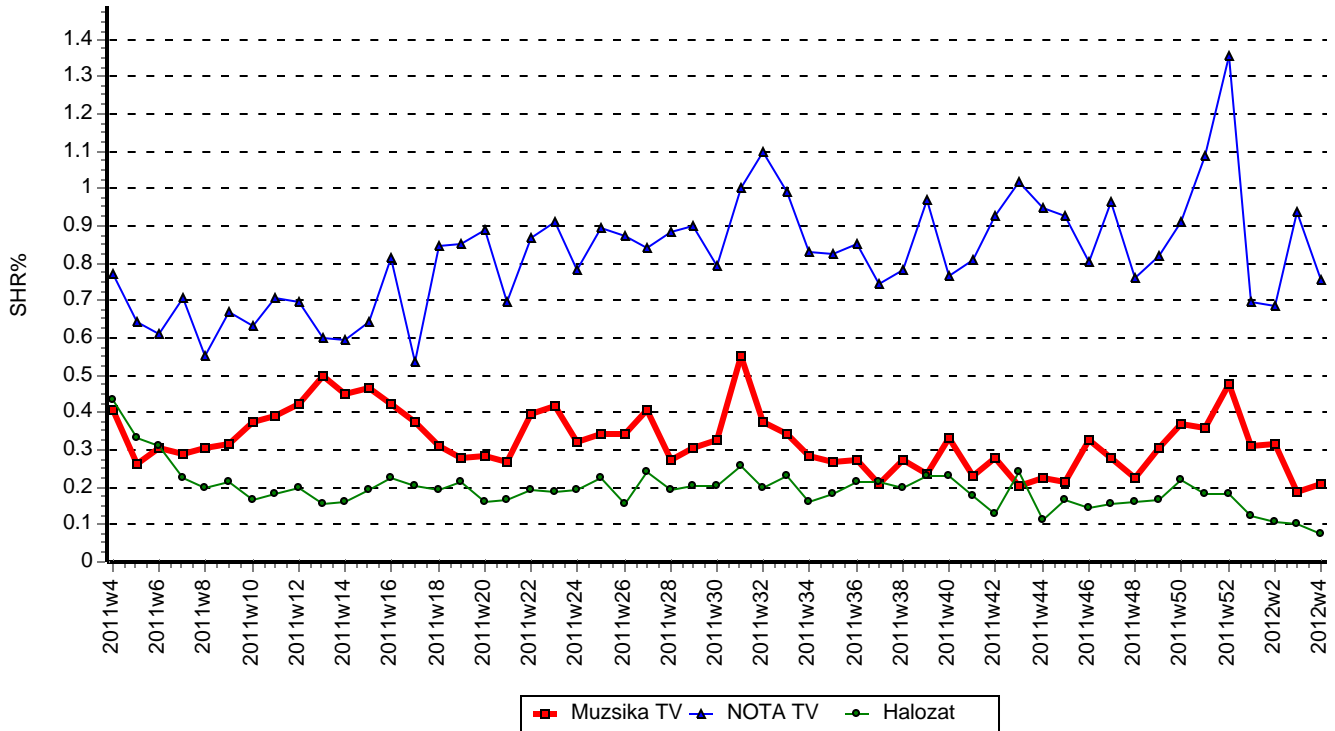

02:00-25:59

Channel	SHR%					Affinity (4+)					
	18-49	8-49 Female	18-49 Males	18-49 hw	18+	18-49	8-49 Female	18-49 Males	18-49 hw	18+	
Muzika TV	0.2	0.2	0.2	0.2	0.4	44	51	38	62	111	
NOTA TV	0.8	0.9	0.5	0.8	1.2	58	78	38	72	114	
Halozat	0.1	0.1	0.1	0.1	0.2	36	47	26	53	116	

18-49 audience share, 02:00-25:59

Weekly TOP 5 - Muzika and its competitors

18-49

Title	Channel	Date	Day	Start Time	End Time	AMR '000	AMR %	SHR %	Affinity (4+)
A szeretet ereje	Halozat	29-01-12	Sun	21:04	22:41	11,618	0.3	0.6	108
A langolo tenger	Halozat	25-01-12	Wed	21:04	22:43	7,576	0.2	0.4	78
Eur-ora	Halozat	25-01-12	Wed	22:48	22:58	7,224	0.2	0.5	163
Hirhalo	Halozat	27-01-12	Fri	20:35	20:56	6,435	0.2	0.3	32
A tevedes aldozata	Halozat	23-01-12	Mon	21:04	22:50	6,061	0.1	0.3	43

At least 7 minutes long programmes. A program with more than one broadcast appears only once with the best episode.