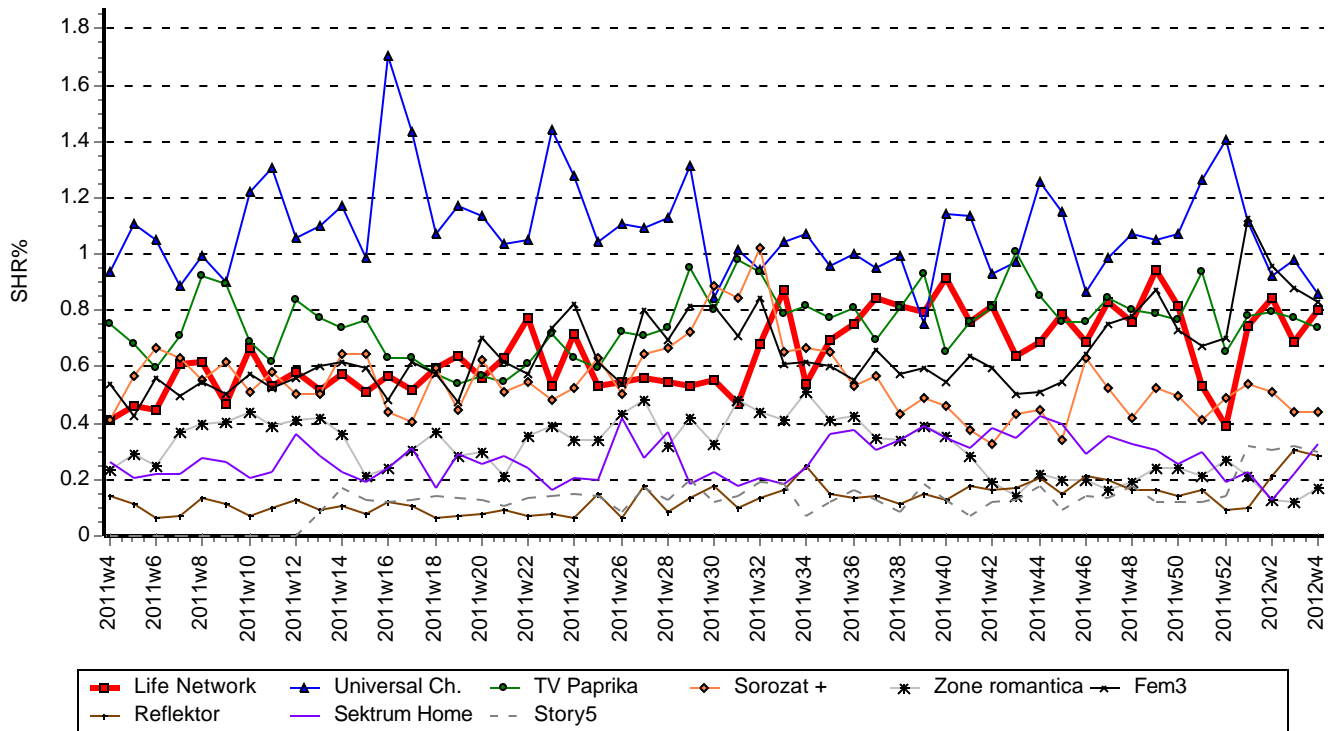

02:00-25:59

Channel	SHR%					Affinity (4+)				
	18-49	8-49 Female	18-49 Males	18-49 hw	8-39 Female	18-49	8-49 Female	18-49 Males	18-49 hw	8-39 Female
Life Network	0.6	0.8	0.5	0.6	0.9	120	160	80	136	174
Universal Ch.	0.9	0.9	1.0	1.0	0.6	97	97	97	123	64
TV Paprika	0.6	0.7	0.4	0.8	0.5	97	132	62	157	94
Sorozat +	0.4	0.4	0.2	0.4	0.4	56	76	36	76	64
Zone romantica:	0.1	0.2	0.1	0.1	0.2	25	40	11	37	48
Fem3	0.6	0.8	0.4	0.7	0.8	102	144	61	136	133
Reflektor	0.2	0.3	0.2	0.3	0.3	86	113	59	117	95
Sektrum Home	0.3	0.3	0.2	0.3	0.4	142	191	94	212	249
Story5	0.3	0.3	0.2	0.2	0.3	57	67	48	61	66

18-49 Females audience share, 02:00-25:59

Weekly TOP 5 - Life N. and its competitors

Title	Channel	Date	Day	Start Time	End Time	AMR '000	AMR %	SHR %	Affinity (4+)
Monk - a flugos nyomozo	Universal Ch.	28-01-12	Sat	19:01	19:55	21,861	1.0	2.3	177
Hal a tortan	Fem3	26-01-12	Thu	16:38	17:35	19,382	0.9	3.9	232
Kiprobaltuk - hany evet fiatalodha	Life Netwc	29-01-12	Sun	19:59	20:58	16,929	0.8	1.4	163
Ketszersult	Fem3	28-01-12	Sat	16:45	17:34	16,145	0.8	2.3	218
Segitseg! nonek a hatos ikrek!	Life Netwc	24-01-12	Tue	13:00	13:49	16,100	0.8	4.6	282

Life Network - weekly TOP 10

Title	Channel	Date	Day	Start Time	End Time	AMR '000	AMR %	SHR %	Affinity (4+)
Kiprobaltuk - hany evet fiatalodha	Life Netwc	29-01-12	Sun	19:59	20:58	16,929	0.8	1.4	163
Segitseg! nonek a hatos ikrek!	Life Netwc	24-01-12	Tue	13:00	13:49	16,100	0.8	4.6	282
Angyali erintes	Life Netwc	24-01-12	Tue	14:00	14:49	15,175	0.7	4.4	201
Kultursokk	Life Netwc	29-01-12	Sun	23:00	23:52	13,321	0.6	2.2	194
Halalbiztos diagnozis	Life Netwc	29-01-12	Sun	12:49	13:34	12,817	0.6	2.3	106
Dobbenetes fogyasok	Life Netwc	29-01-12	Sun	19:14	19:59	12,035	0.6	1.1	162
Amirol a veszhelyzetben sem be	Life Netwc	27-01-12	Fri	11:14	12:03	11,799	0.6	4.4	366
Fiatal vagyok de szexelek!	Life Netwc	29-01-12	Sun	21:00	21:52	11,017	0.5	0.9	143
Rejtelyes varosi legendak	Life Netwc	27-01-12	Fri	12:29	12:53	10,923	0.5	3.9	134
Szexfelugyelok	Life Netwc	24-01-12	Tue	24:35	25:12	10,115	0.5	4.5	388

At least 7 minutes long programmes. A program with more than one broadcast appears only once with the best episode.