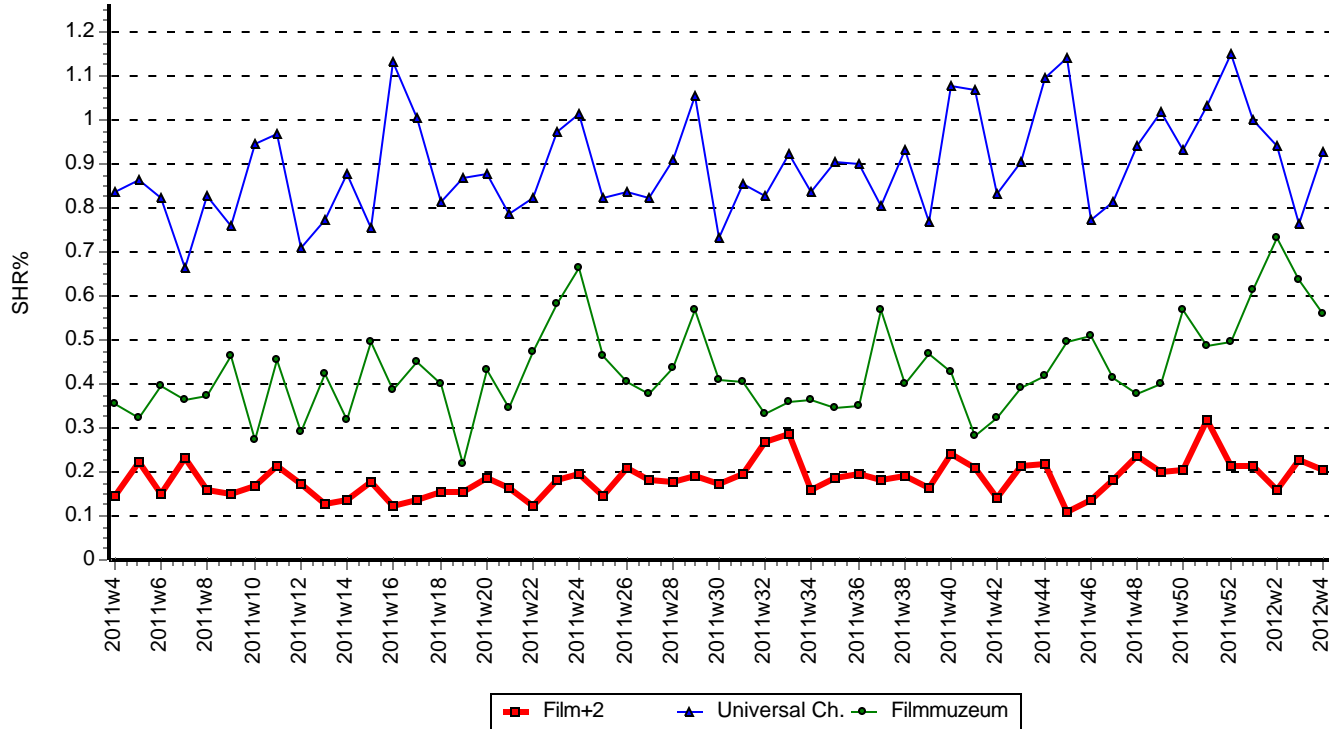

02:00-25:59

Channel	SHR%					Affinity (4+)				
	18-49	8-49 Female	18-49 Males	18-49 hw	18-39	18-49	8-49 Female	18-49 Males	18-49 hw	18-39
Film+2	0.2	0.2	0.2	0.2	0.1	110	111	109	115	53
Universal Ch.	0.9	0.9	1.0	1.0	0.6	97	97	97	123	58
Filmmuzeum	0.6	0.6	0.5	0.6	0.5	101	115	88	121	87

18-49 audience share, 02:00-25:59

Weekly TOP 5 - Film+2 and its competitors

18-49

Title	Channel	Date	Day	Start Time	End Time	AMR '000	AMR %	SHR %	Affinity (4+)
Monk - a flugos nyomozo	Universal (	28-01-12	Sat	19:01	19:55	42,152	1.0	2.4	170
Psych - dilis detektivek	Universal (	29-01-12	Sun	11:00	11:52	22,888	0.5	2.4	114
Eskudt ellensegek: bunos szandek	Universal (	23-01-12	Mon	22:20	23:14	22,227	0.5	1.6	139
Kisvarosi gyilkossagok	Universal (	28-01-12	Sat	08:00	09:55	20,071	0.5	2.9	122
Luxusdoki	Universal (	24-01-12	Tue	21:20	22:13	15,611	0.4	0.8	140

At least 7 minutes long programmes. A program with more than one broadcast appears only once with the best episode.