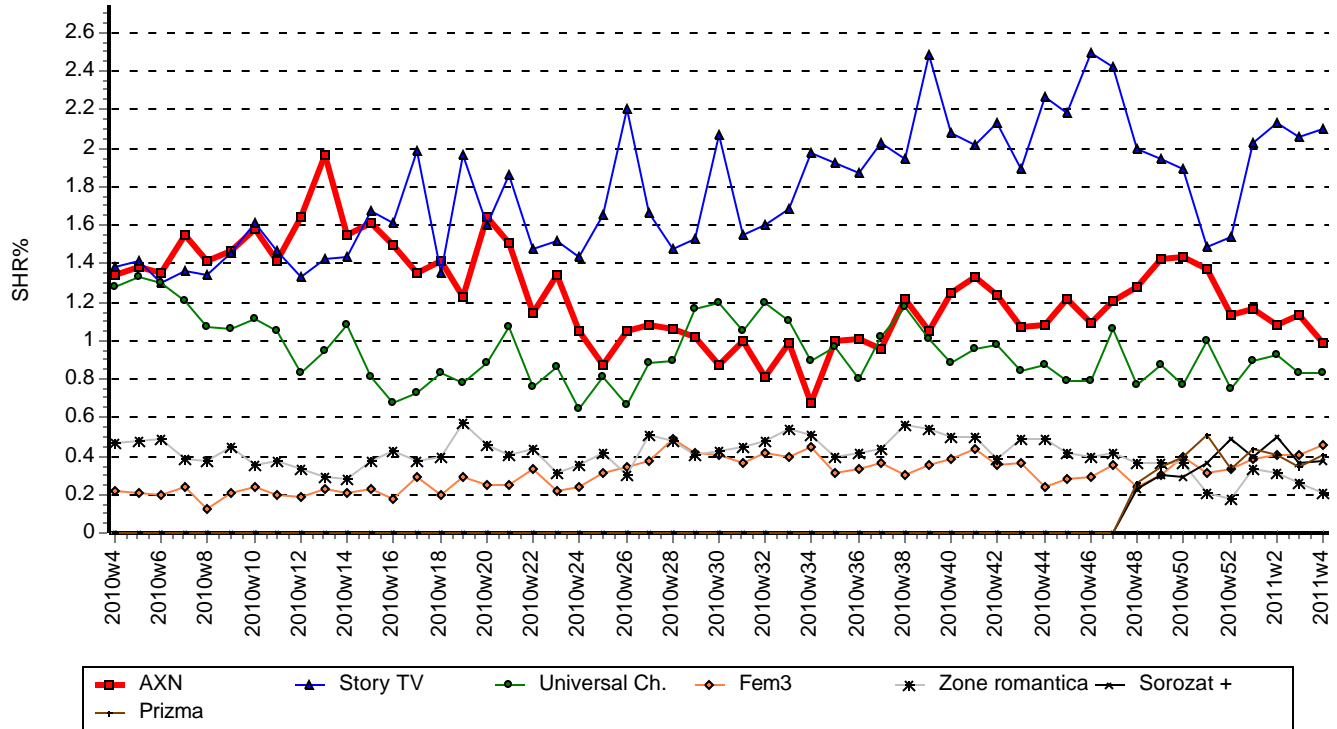

02:00-25:59

Channel	SHR%					Affinity (4+)				
	18-49	18-49 urban	8-49 Female	18-49 Males	18-39	18-49	18-49 urban	8-49 Female	18-49 Males	18-39
AXN	1.0	1.2	1.1	0.9	0.9	87	103	99	76	70
Story TV	2.1	1.9	2.8	1.4	1.9	75	66	104	47	60
Universal Ch.	0.8	0.9	0.9	0.7	0.6	73	72	86	59	49
Fem3	0.5	0.5	0.5	0.4	0.5	83	82	103	64	75
Zone romantica	0.2	0.1	0.2	0.2	0.2	54	32	63	45	37
Sorozat +	0.4	0.3	0.4	0.3	0.4	89	70	103	76	78
Prizma	0.4	0.5	0.3	0.5	0.4	118	126	106	128	116

18-49 audience share, 02:00-25:59

Weekly TOP 5 - AXN and its competitors

18-49

Title	Channel	Date	Day	Start Time	End Time	AMR '000	AMR %	SHR %	Affinity (4+)
A farm ahol elunk	Story TV -	27-01-11	Thu	16:59	17:58	59,672	1.4	5.4	97
New york-i helyszinelok	AXN	29-01-11	Sat	22:00	22:50	58,970	1.4	3.0	107
Dallas	Story TV -	30-01-11	Sun	10:29	11:26	54,230	1.3	5.8	106
A szerelem neveben	Story TV -	26-01-11	Wed	14:59	15:53	48,849	1.2	6.4	50
A kis hableány	Story TV -	29-01-11	Sat	07:30	07:52	46,122	1.1	9.4	149

AXN - weekly TOP 10

18-49

Title	Channel	Date	Day	Start Time	End Time	AMR '000	AMR %	SHR %	Affinity (4+)
New york-i helyszinelok	AXN	29-01-11	Sat	22:00	22:50	58,970	1.4	3.0	107
Gyilkos elmek	AXN	29-01-11	Sat	21:00	21:50	41,915	1.0	1.9	101
Ncis - tengerészeti helyszinelok	AXN	29-01-11	Sat	20:00	20:51	34,928	0.8	1.7	111
Csillagkapu: atlantisz	AXN	25-01-11	Tue	19:00	19:51	26,606	0.6	1.4	118
True blood - inni es elni hagyni	AXN	29-01-11	Sat	23:00	24:00	22,285	0.5	1.7	125
My girl 2.	AXN	30-01-11	Sun	22:00	23:50	20,216	0.5	1.5	164
Szellemeikkel suttogo	AXN	30-01-11	Sun	18:00	18:52	20,082	0.5	1.1	88
Sotet angyal	AXN	25-01-11	Tue	18:00	18:51	19,010	0.4	1.3	118
Helyszini szemle	AXN	26-01-11	Wed	22:00	23:02	18,869	0.4	1.2	91
Valtsagdij	AXN	26-01-11	Wed	23:05	23:56	17,273	0.4	1.7	89

At least 7 minutes long programmes. A program with more than one broadcast appears only once with the best episode.