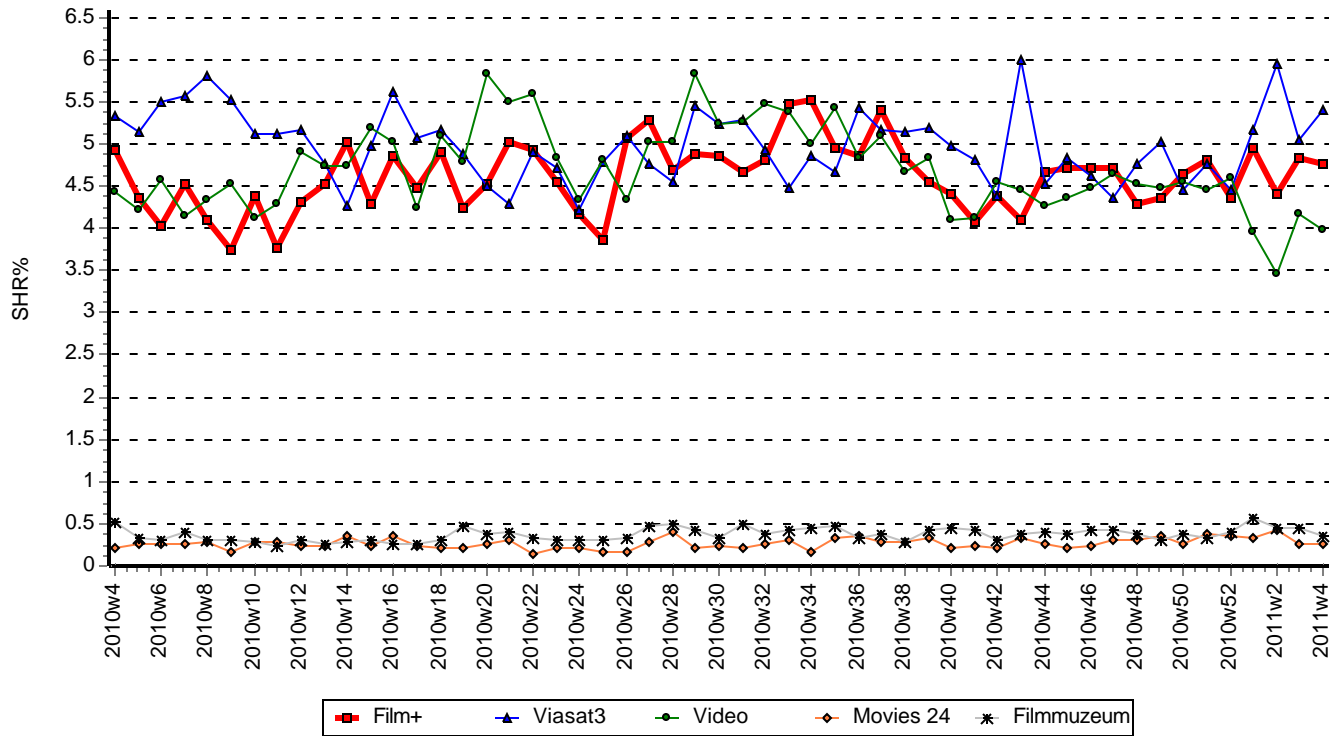

02:00-25:59

Channel	SHR%					Affinity (4+)				
	18-49	18-49 urban	18-49 Males	8-49 Female	18-39	18-49	18-49 urban	18-49 Males	8-49 Female	18-39
Film+	4.8	3.5	5.8	3.8	3.9	107	76	125	90	80
Viasat3	5.4	6.0	4.6	6.1	5.2	104	110	85	124	91
Video	4.0	4.3	4.1	3.9	5.2	120	124	117	123	142
Movies 24	0.3	0.3	0.2	0.4	0.1	90	90	54	128	45
Filmmuzeum	0.4	0.3	0.5	0.2	0.3	76	59	97	54	54

18-49 audience share, 02:00-25:59

Weekly TOP 5 - Film+ and its competitors

18-49

Title	Channel	Date	Day	Start Time	End Time	AMR '000	AMR %	SHR %	Affinity (4+)
Rendorakademia	F+	29-01-11	Sat	20:59	22:41	155,257	3.7	7.4	90
Anna	Viasat3	30-01-11	Sun	15:59	18:11	149,271	3.5	10.1	88
Miami helyszinelok	Viasat3	27-01-11	Thu	21:30	22:21	144,978	3.4	8.3	79
New york-i helyszinelok	Viasat3	27-01-11	Thu	22:25	23:18	142,227	3.4	10.7	92
Kommando	F+	30-01-11	Sun	21:09	22:48	142,012	3.4	7.3	98

Film+ - weekly TOP 10

18-49

Title	Channel	Date	Day	Start Time	End Time	AMR '000	AMR %	SHR %	Affinity (4+)
Rendorakademia	F+	29-01-11	Sat	20:59	22:41	155,257	3.7	7.4	90
Kommando	F+	30-01-11	Sun	21:09	22:48	142,012	3.4	7.3	98
Katona	F+	28-01-11	Fri	21:10	22:51	133,129	3.1	7.7	141
Chupacabra: potyautas a halal	F+	29-01-11	Sat	22:45	24:21	132,491	3.1	10.3	120
Ong bak	F+	27-01-11	Thu	21:10	23:04	124,779	2.9	7.5	115
Szerva itt pofon ott	F+	25-01-11	Tue	21:09	22:39	117,773	2.8	6.3	139
Veszelyes bangkok	F+	24-01-11	Mon	21:09	22:58	103,558	2.4	6.1	124
Csonthulye	F+	29-01-11	Sat	17:09	18:58	99,665	2.4	6.5	92
Orszaguti amokfuto	F+	24-01-11	Mon	23:05	24:30	92,708	2.2	10.6	136
Bombajo bokszolo	F+	29-01-11	Sat	19:04	20:53	87,630	2.1	4.3	82

At least 7 minutes long programmes. A program with more than one broadcast appears only once with the best episode.