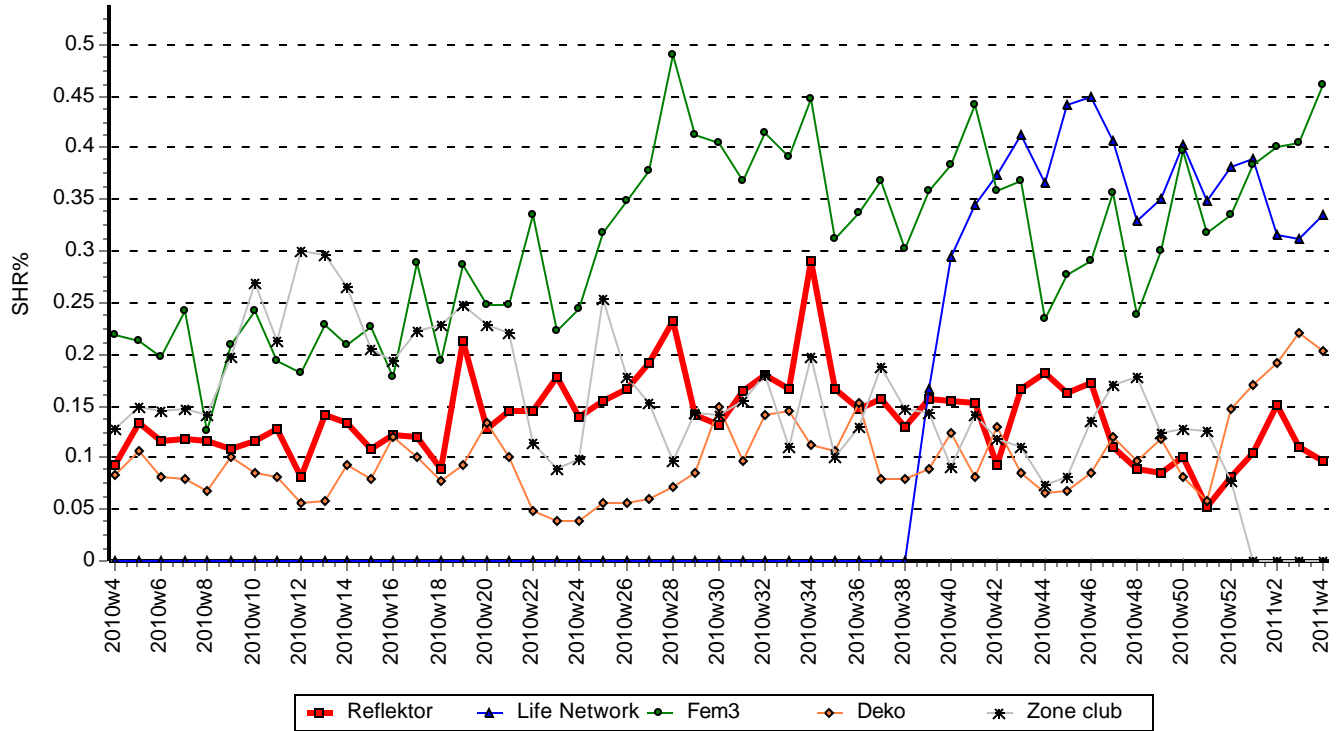

02:00-25:59

Channel	SHR%					Affinity (4+)				
	18-49	8-49 Female	18-49 Males	18-49 hw	18-59 Female	18-49	8-49 Female	18-49 Males	18-49 hw	18-59 Female
Reflektor	0.1	0.1	0.1	0.1	0.1	91	137	46	151	118
Life Network	0.3	0.4	0.3	0.4	0.5	86	111	62	107	141
Fem3	0.5	0.5	0.4	0.4	0.6	83	103	64	95	124
Deko	0.2	0.3	0.1	0.2	0.2	154	212	98	201	172
Zone club	0.0	0.0	0.0	0.0	0.0	0	0	0	0	0

18-49 audience share, 02:00-25:59

Weekly TOP 5 - Reflektor and its competitors

18-49

Title	Channel	Date	Day	Start Time	End Time	AMR '000	AMR %	SHR %	Affinity (4+)
Bizarr veszhelyzet	Life Netwc	25-01-11	Tue	22:31	22:59	24,367	0.6	1.7	143
Rejtelyes igazságok	Life Netwc	26-01-11	Wed	20:00	20:49	20,669	0.5	1.0	203
Eskuvői tortacsodák	Fem3	29-01-11	Sat	14:39	15:27	18,211	0.4	1.7	165
Hal a tortán	Fem3	27-01-11	Thu	17:38	18:28	17,686	0.4	1.4	135
Fedoneve: donnie brasco	Fem3	26-01-11	Wed	22:00	24:06	17,569	0.4	1.4	190

At least 7 minutes long programmes. A program with more than one broadcast appears only once with the best episode.