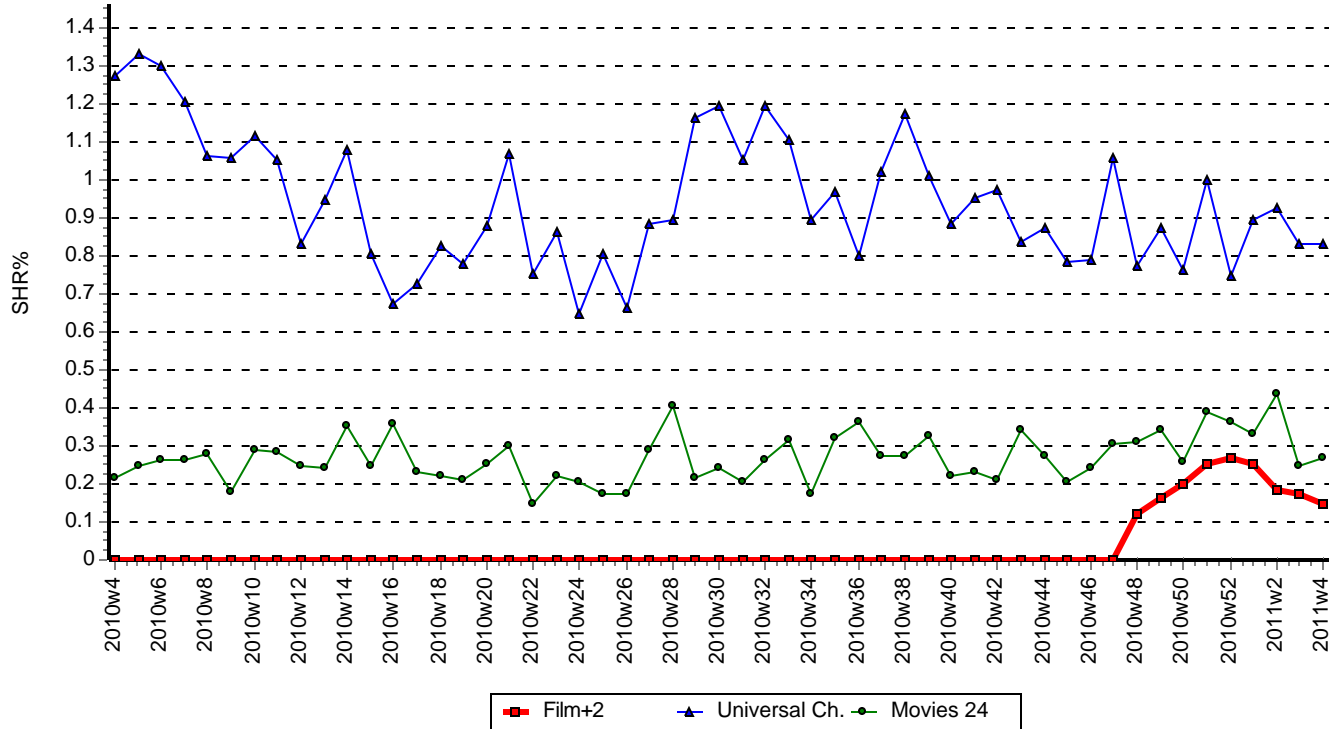

02:00-25:59

Channel	SHR%					Affinity (4+)				
	18-49	8-49 Female	18-49 Males	18-49 hw	18-39	18-49	8-49 Female	18-49 Males	18-49 hw	18-39
Film+2	0.1	0.1	0.2	0.2	0.1	100	92	109	126	90
Universal Ch.	0.8	0.9	0.7	1.1	0.6	73	86	59	109	49
Movies 24	0.3	0.4	0.2	0.4	0.1	90	128	54	143	45

18-49 audience share, 02:00-25:59

Film+2 Top 5

18-49

Title	Channel	Date	Day	Start Time	End Time	AMR '000	AMR %	SHR %	Affinity (4+)
No programmes									

Film+2 Top 10

18-49

Title	Channel	Date	Day	Start Time	End Time	AMR '000	AMR %	SHR %	Affinity (4+)
No programmes									

At least 7 minutes long programmes. A program with more than one broadcast appears only once with the best episode.