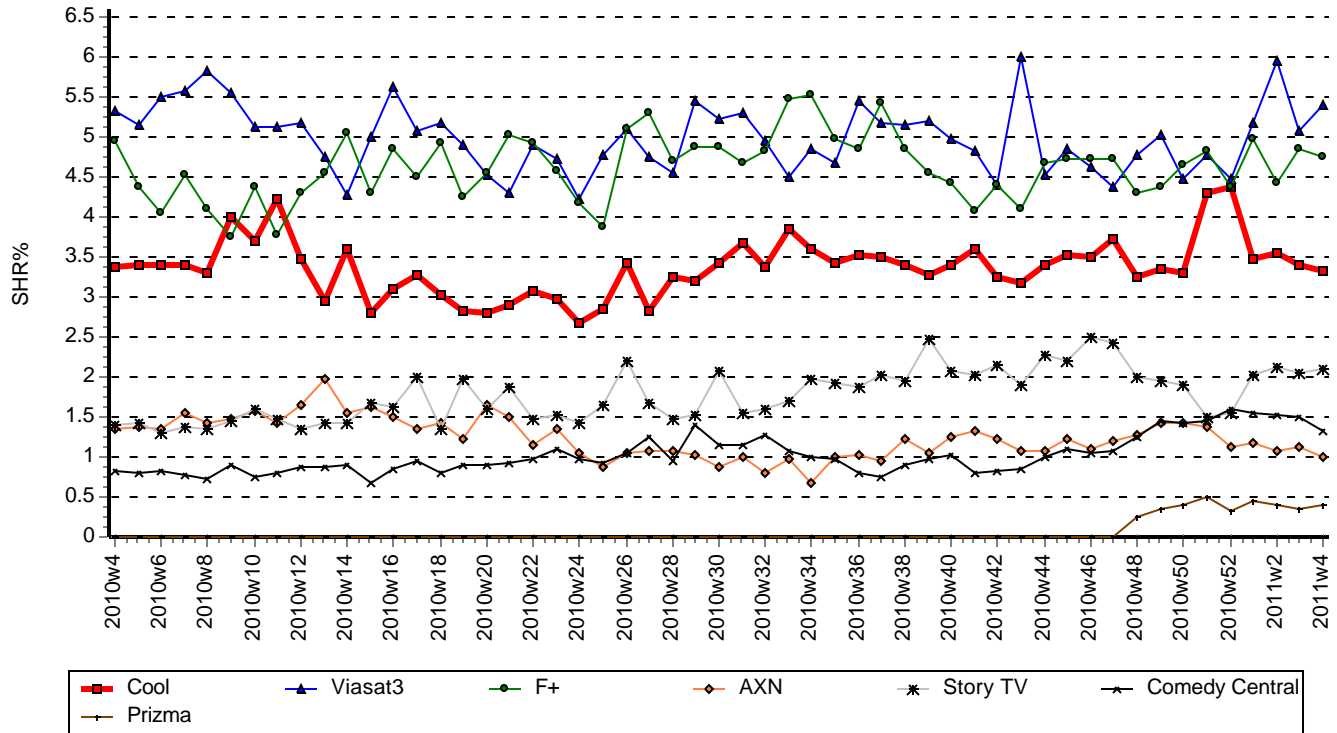

02:00-25:59

Channel	SHR%					Affinity (4+)				
	18-49	8-49 Female	18-49 Males	18-39	15-29	18-49	8-49 Female	18-49 Males	18-39	15-29
Cool	3.3	3.5	3.2	3.1	3.3	93	102	85	80	74
Viasat3	5.4	6.1	4.6	5.2	4.3	104	124	85	91	66
F+	4.8	3.8	5.8	3.9	3.5	107	90	125	80	63
AXN	1.0	1.1	0.9	0.9	0.6	87	99	76	70	43
Story TV	2.1	2.8	1.4	1.9	1.9	75	104	47	60	54
Comedy Centra	1.3	0.9	1.8	1.7	2.7	140	96	183	164	223
Prizma	0.4	0.3	0.5	0.4	0.4	118	106	128	116	83

18-49 audience share, 02:00-25:59

Weekly TOP 5 - Cool and its competitors

18-49

Title	Channel	Date	Day	Start Time	End Time	AMR '000	AMR %	SHR %	Affinity (4+)
Rendorakademia	F+	29-01-11	Sat	20:59	22:41	155,257	3.7	7.4	90
Anna	Viasat3	30-01-11	Sun	15:59	18:11	149,271	3.5	10.1	88
Miami helyszinelok	Viasat3	27-01-11	Thu	21:30	22:21	144,978	3.4	8.3	79
New york-i helyszinelok	Viasat3	27-01-11	Thu	22:25	23:18	142,227	3.4	10.7	92
Kommando	F+	30-01-11	Sun	21:09	22:48	142,012	3.4	7.3	98

Cool - weekly TOP 10

18-49

Title	Channel	Date	Day	Start Time	End Time	AMR '000	AMR %	SHR %	Affinity (4+)
Dr. csont	Cool	25-01-11	Tue	21:20	22:10	127,467	3.0	6.5	112
Csi	Cool	26-01-11	Wed	22:12	23:02	103,448	2.4	7.0	116
Showder klub	Cool	29-01-11	Sat	22:05	22:58	96,925	2.3	5.1	127
New york-i helyszinelok	Cool	25-01-11	Tue	22:10	23:00	91,596	2.2	6.1	102
Gyilkos elmek	Cool	27-01-11	Thu	20:28	21:20	90,414	2.1	4.6	107
A mentalista	Cool	29-01-11	Sat	20:20	21:07	88,642	2.1	4.2	101
Bambano	Cool	29-01-11	Sat	17:30	19:21	78,157	1.8	4.8	132
Belevalovilag	Cool	25-01-11	Tue	23:00	23:30	76,629	1.8	6.8	101
Alom.net	Cool	29-01-11	Sat	15:35	17:24	72,709	1.7	5.8	147
Hazudj ha tudsz!	Cool	29-01-11	Sat	19:26	20:14	70,114	1.7	3.5	106

At least 7 minutes long programmes. A program with more than one broadcast appears only once with the best episode.