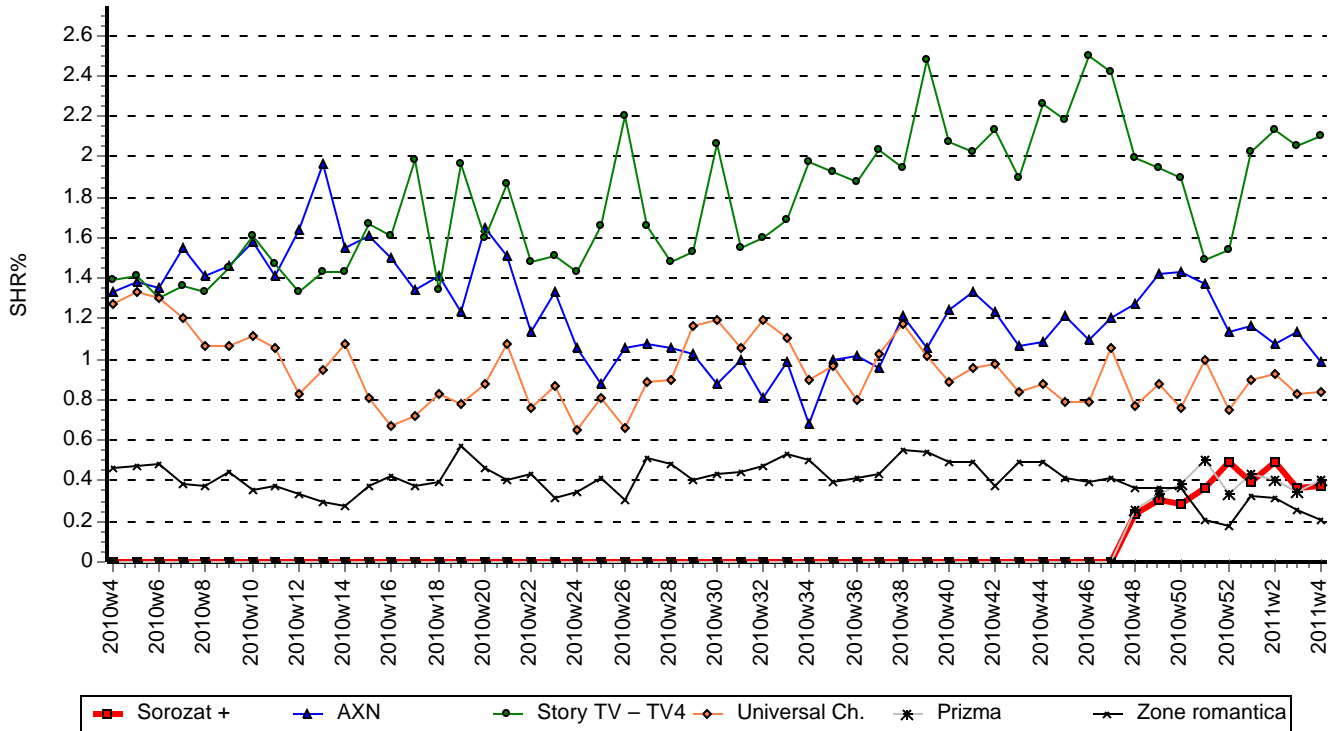

02:00-25:59

Channel	SHR%					Affinity (4+)				
	18-49	8-49 Female	18-49 Males	18-49 hw	8-39 Female	18-49	8-49 Female	18-49 Males	18-49 hw	8-39 Female
Sorozat +	0.4	0.4	0.3	0.3	0.4	89	103	76	98	84
AXN	1.0	1.1	0.9	1.0	1.0	87	99	76	108	84
Story TV – TV4	2.1	2.8	1.4	2.2	2.6	75	104	47	95	92
Universal Ch.	0.8	0.9	0.7	1.1	0.8	73	86	59	109	67
Prizma	0.4	0.3	0.5	0.3	0.4	118	106	128	118	109
Zone romantica	0.2	0.2	0.2	0.2	0.2	54	63	45	65	47

18-49 audience share, 02:00-25:59

Weekly TOP 5 - Sorozat+ and its competitors

18-49

Title	Channel	Date	Day	Start Time	End Time	AMR '000	AMR %	SHR %	Affinity (4+)
A farm ahol elunk	Story TV –	27-01-11	Thu	16:59	17:58	59,672	1.4	5.4	97
New york-i helyszinelok	AXN	29-01-11	Sat	22:00	22:50	58,970	1.4	3.0	107
Dallas	Story TV –	30-01-11	Sun	10:29	11:26	54,230	1.3	5.8	106
A szerelem nevenben	Story TV –	26-01-11	Wed	14:59	15:53	48,849	1.2	6.4	50
A kis hableany	Story TV –	29-01-11	Sat	07:30	07:52	46,122	1.1	9.4	149

At least 7 minutes long programmes. A program with more than one broadcast appears only once with the best episode.