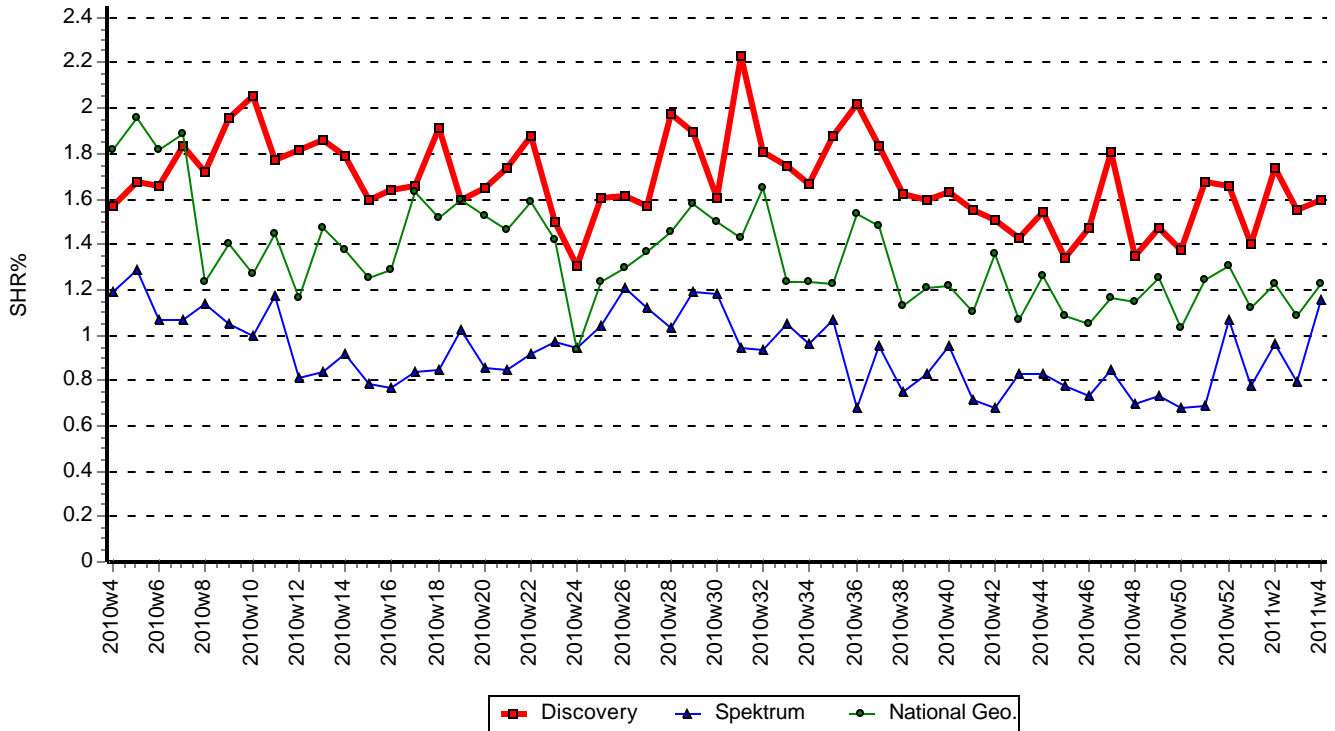

02:00-25:59

Channel	SHR%					Affinity (4+)				
	8-49 ABC pp	18-39 Males	18-49 Males	8-49 Female	18-49 urban	8-49 ABC pp	18-39 Males	18-49 Males	8-49 Female	18-49 urban
Discovery	1.6	3.1	2.4	1.1	1.7	117	210	185	94	132
Spektrum	1.2	1.4	1.3	0.8	1.2	121	132	141	93	128
National Geo.	1.2	1.3	1.4	0.8	1.2	108	104	132	79	112

18-49 ABC pp audience share, 02:00-25:59

Weekly TOP 5 - Discovery Channel and its competitors

Title	Channel	Date	Day	Start Time	End Time	AMR '000	AMR %	SHR %	Affinity (4+)
Autokereskedok	Discovery	30-01-11	Sun	12:00	12:53	36,859	1.4	6.3	143
Hogyan készült?	Discovery	24-01-11	Mon	21:00	21:25	32,788	1.2	2.6	133
Edesvizi szornyek	Discovery	25-01-11	Tue	21:30	22:23	29,488	1.1	2.5	141
Amcsi motorok	Discovery	27-01-11	Thu	17:00	17:52	22,548	0.8	4.0	230
A tuleles torvenyei	Discovery	26-01-11	Wed	21:31	22:25	22,756	0.8	1.9	137

Discovery Channel - weekly TOP 10

Title	Channel	Date	Day	Start Time	End Time	AMR '000	AMR %	SHR %	Affinity (4+)
Autokereskedok	Discovery	30-01-11	Sun	12:00	12:53	36,859	1.4	6.3	143
Hogyan készült?	Discovery	24-01-11	Mon	21:00	21:25	32,788	1.2	2.6	133
Edesvizi szornyek	Discovery	25-01-11	Tue	21:30	22:23	29,488	1.1	2.5	141
Amcsi motorok	Discovery	27-01-11	Thu	17:00	17:52	22,548	0.8	4.0	230
A tuleles torvenyei	Discovery	26-01-11	Wed	21:31	22:25	22,756	0.8	1.9	137
Motorvaros	Discovery	30-01-11	Sun	11:00	11:53	21,870	0.8	3.8	190
Halalos fogas	Discovery	29-01-11	Sat	11:59	12:52	20,767	0.8	3.9	194
Az ember mint preda	Discovery	24-01-11	Mon	21:30	22:25	19,388	0.7	1.8	158
Otodik sebesseg	Discovery	30-01-11	Sun	10:30	10:55	17,807	0.7	3.2	257
Katona dolog	Discovery	24-01-11	Mon	22:30	23:25	17,510	0.6	2.3	165

At least 7 minutes long programmes. A program with more than one broadcast appears only once with the best episode.