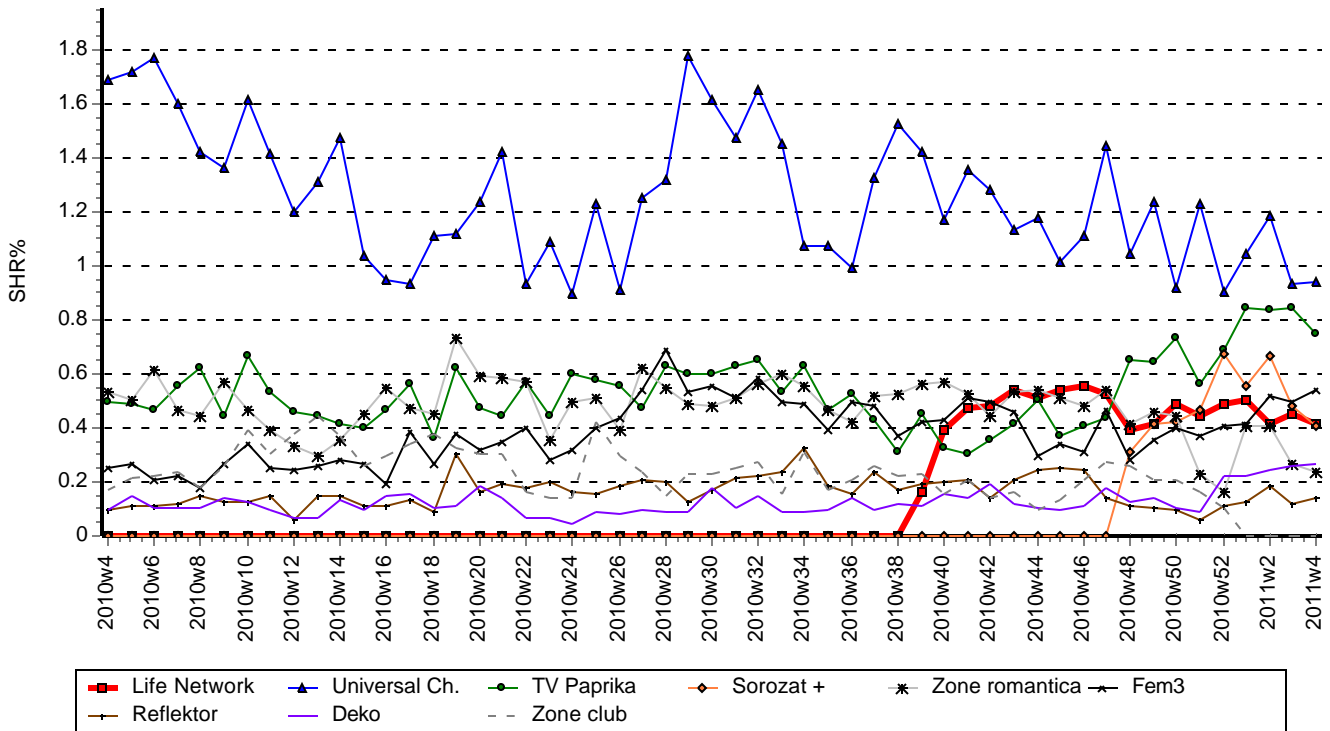

02:00-25:59

Channel	SHR%					Affinity (4+)				
	18-49	8-49 Female	18-49 Males	18-49 hw	8-39 Female	18-49	8-49 Female	18-49 Males	18-49 hw	8-39 Female
Life Network	0.3	0.4	0.3	0.4	0.4	86	111	62	107	105
Universal Ch.	0.8	0.9	0.7	1.1	0.8	73	86	59	109	67
TV Paprika	0.7	0.7	0.7	0.8	0.7	113	120	107	144	108
Sorozat +	0.4	0.4	0.3	0.3	0.4	89	103	76	98	84
Zone romantica:	0.2	0.2	0.2	0.2	0.2	54	63	45	65	47
Fem3	0.5	0.5	0.4	0.4	0.5	83	103	64	95	92
Reflektor	0.1	0.1	0.1	0.1	0.1	91	137	46	151	112
Deko	0.2	0.3	0.1	0.2	0.3	154	212	98	201	203
Zone club	0.0	0.0	0.0	0.0	0.0	0	0	0	0	0

18-49 Females audience share, 02:00-25:59

Weekly TOP 5 - Life N. and its competitors

Title	Channel	Date	Day	Start Time	End Time	AMR '000	AMR %	SHR %	Affinity (4+)	18-49 Females
Bizarr veshhelyzet	Life Netwc	27-01-11	Thu	22:00	22:58	15,603	0.7	2.1	190	
Eskuvoi tortacsodak	Fem3	30-01-11	Sun	12:36	13:25	13,538	0.6	2.8	230	
Marie antoinette	Fem3	28-01-11	Fri	22:00	24:03	11,881	0.6	1.8	179	
Bubajos boszorkak	Fem3	24-01-11	Mon	20:13	21:00	11,039	0.5	1.0	143	
Rejtelyes igazsagok	Life Netwc	26-01-11	Wed	20:00	20:49	9,300	0.4	0.9	184	

Life Network - weekly TOP 10

Title	Channel	Date	Day	Start Time	End Time	AMR '000	AMR %	SHR %	Affinity (4+)	18-49 Females
Bizarr veshhelyzet	Life Netwc	27-01-11	Thu	22:00	22:58	15,603	0.7	2.1	190	
Rejtelyes igazsagok	Life Netwc	26-01-11	Wed	20:00	20:49	9,300	0.4	0.9	184	
Celeb rehabilitacio dr. drew-val	Life Netwc	27-01-11	Thu	23:00	23:48	8,820	0.4	1.9	247	
Amirol a veshhelyzetben sem be	Life Netwc	25-01-11	Tue	21:00	21:49	8,408	0.4	0.7	102	
Halalbiztos diagnozis	Life Netwc	28-01-11	Fri	13:59	14:49	7,962	0.4	2.4	136	
Life magazin - llife	Life Netwc	27-01-11	Thu	24:00	24:23	7,054	0.3	2.2	278	
Nicsak ki hizott meg?	Life Netwc	24-01-11	Mon	16:00	16:21	7,025	0.3	1.5	214	
Szuperdada	Life Netwc	28-01-11	Fri	11:59	12:51	6,667	0.3	2.7	244	
Angyali erintes	Life Netwc	30-01-11	Sun	10:30	11:20	6,601	0.3	1.5	205	
Alvajarak - almatlanok klinikaja	Life Netwc	28-01-11	Fri	16:00	16:29	5,743	0.3	1.4	253	

At least 7 minutes long programmes. A program with more than one broadcast appears only once with the best episode.