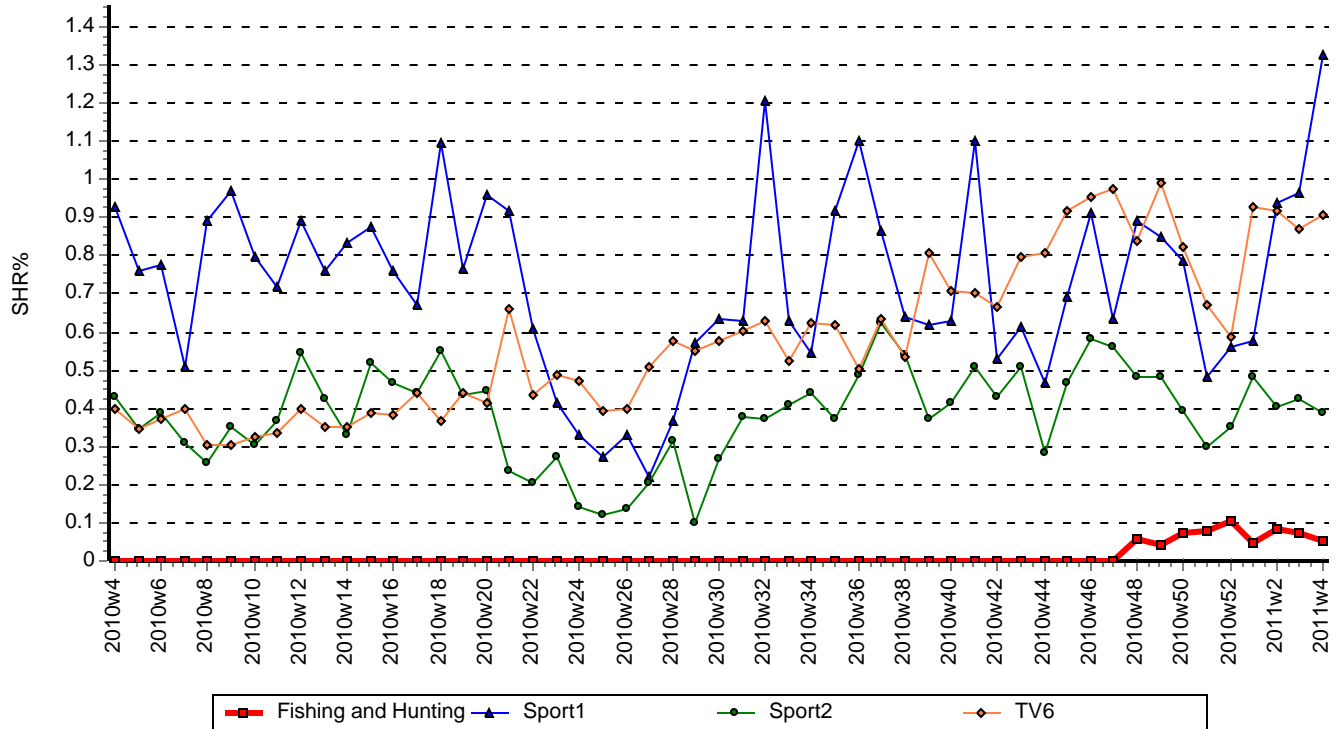

02:00-25:59

Channel	SHR%					Affinity (4+)				
	18-49	8-49 Female	18-49 Males	18-49 hw	18-59 AB pp	18-49	8-49 Female	18-49 Males	18-49 hw	18-59 AB pp
Fishing and Hu	0.1	0.1	0.0	0.1	0.1	71	89	53	103	111
Sport1	1.3	0.8	1.9	1.2	2.3	85	56	114	89	135
Sport2	0.4	0.1	0.6	0.2	0.4	114	46	182	75	118
TV6	0.9	0.7	1.2	0.6	0.8	124	98	150	104	103

18-49 audience share, 02:00-25:59

Weekly TOP 5 - F&H and its competitors

18-49

Title	Channel	Date	Day	Start Time	End Time	AMR '000	AMR %	SHR %	Affinity (4+)
A simpson csalad	TV6	28-01-11	Fri	16:33	16:57	42,990	1.0	4.8	143
Rocky 4.	TV6	24-01-11	Mon	23:00	24:36	25,937	0.6	3.0	126
Star trek - deep space nine	TV6	27-01-11	Thu	08:24	09:15	24,252	0.6	4.9	156
Futurama	TV6	30-01-11	Sun	17:31	17:56	23,684	0.6	1.5	191
Star trek - voyager	TV6	28-01-11	Fri	20:04	21:01	23,174	0.5	1.2	213

At least 7 minutes long programmes. A program with more than one broadcast appears only once with the best episode.