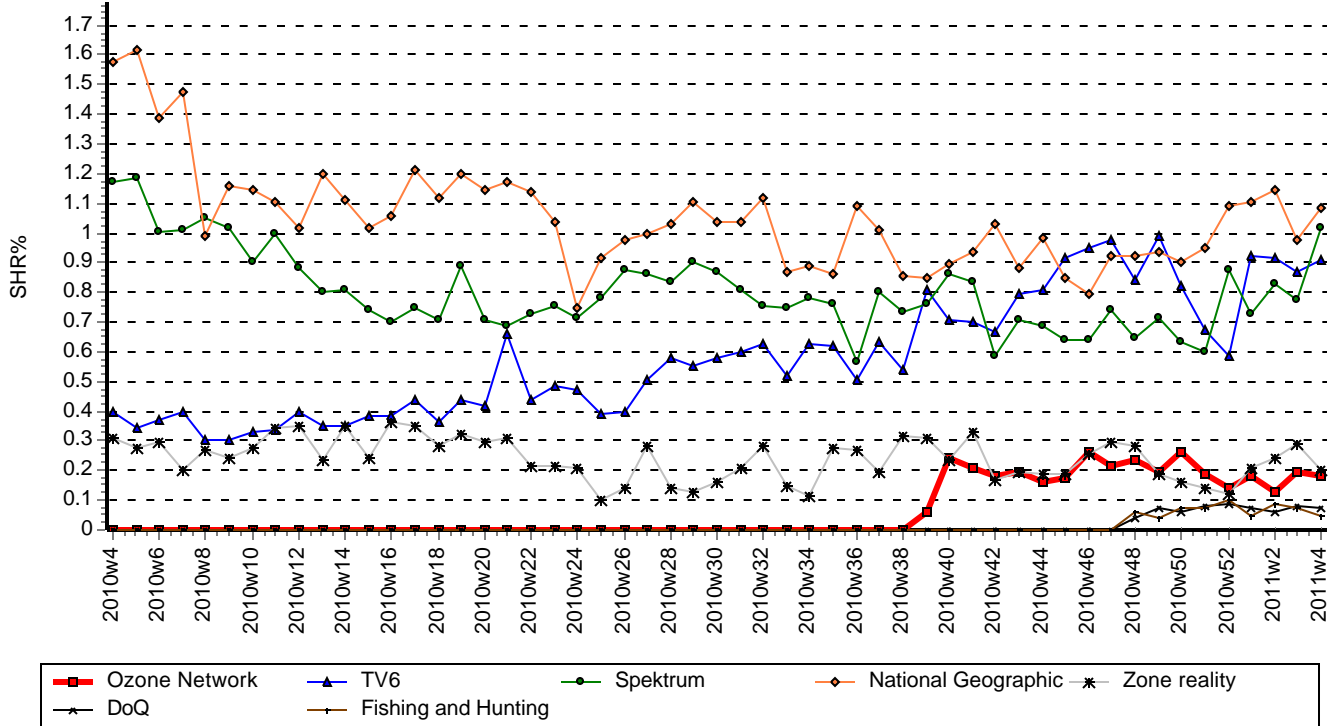

02:00-25:59

Channel	SHR%					Affinity (4+)				
	18-49	8-49 Female	18-49 Males	18-49 hw	18-39 Males	18-49	8-49 Female	18-49 Males	18-49 hw	18-39 Males
Ozone Network	0.2	0.2	0.2	0.1	0.1	91	90	92	52	56
TV6	0.9	0.7	1.2	0.6	1.2	124	98	150	104	137
Spektrum	1.0	0.8	1.3	0.9	1.4	117	93	141	128	132
National Geogr	1.1	0.8	1.4	0.9	1.3	105	79	132	98	104
Zone reality	0.2	0.3	0.1	0.3	0.2	81	112	51	121	57
DoQ	0.1	0.1	0.1	0.1	0.1	57	43	70	53	35
Fishing and Hu	0.1	0.1	0.0	0.1	0.1	71	89	53	103	65

18-49 audience share, 02:00-25:59

Weekly TOP 5 - Ozone N. and its competitors

18-49

Title	Channel	Date	Day	Start Time	End Time	AMR '000	AMR %	SHR %	Affinity (4+)
A simpson család	TV6	28-01-11	Fri	16:33	16:57	42,990	1.0	4.8	143
Rocky 4.	TV6	24-01-11	Mon	23:00	24:36	25,937	0.6	3.0	126
Star trek - deep space nine	TV6	27-01-11	Thu	08:24	09:15	24,252	0.6	4.9	156
Futurama	TV6	30-01-11	Sun	17:31	17:56	23,684	0.6	1.5	191
Star trek - voyager	TV6	28-01-11	Fri	20:04	21:01	23,174	0.5	1.2	213

Ozone Network - weekly TOP 10

18-49

Title	Channel	Date	Day	Start Time	End Time	AMR '000	AMR %	SHR %	Affinity (4+)
Globalis sokkhatas	Ozone Ne	24-01-11	Mon	10:05	10:58	14,616	0.3	2.8	98
Brazilia	Ozone Ne	26-01-11	Wed	10:05	10:58	12,245	0.3	2.6	75
Folyonaplo	Ozone Ne	30-01-11	Sun	10:04	11:00	10,732	0.3	1.2	100
Ketten a jegen	Ozone Ne	30-01-11	Sun	11:06	12:50	10,254	0.2	1.0	96
Hihetetlen utazas	Ozone Ne	29-01-11	Sat	11:05	12:31	10,035	0.2	1.2	89
A szomszed haza mindig zoldebl	Ozone Ne	25-01-11	Tue	14:35	14:57	7,067	0.2	1.0	190
Foldunk sem orok	Ozone Ne	28-01-11	Fri	21:04	22:00	6,736	0.2	0.4	217
Anglia legpusztitobb vihara	Ozone Ne	30-01-11	Sun	15:05	15:58	6,704	0.2	0.5	146
A lava viragai	Ozone Ne	30-01-11	Sun	18:05	18:59	6,535	0.2	0.4	164
A természet markaban	Ozone Ne	29-01-11	Sat	22:05	22:56	5,665	0.1	0.3	209

At least 7 minutes long programmes. A program with more than one broadcast appears only once with the best episode.