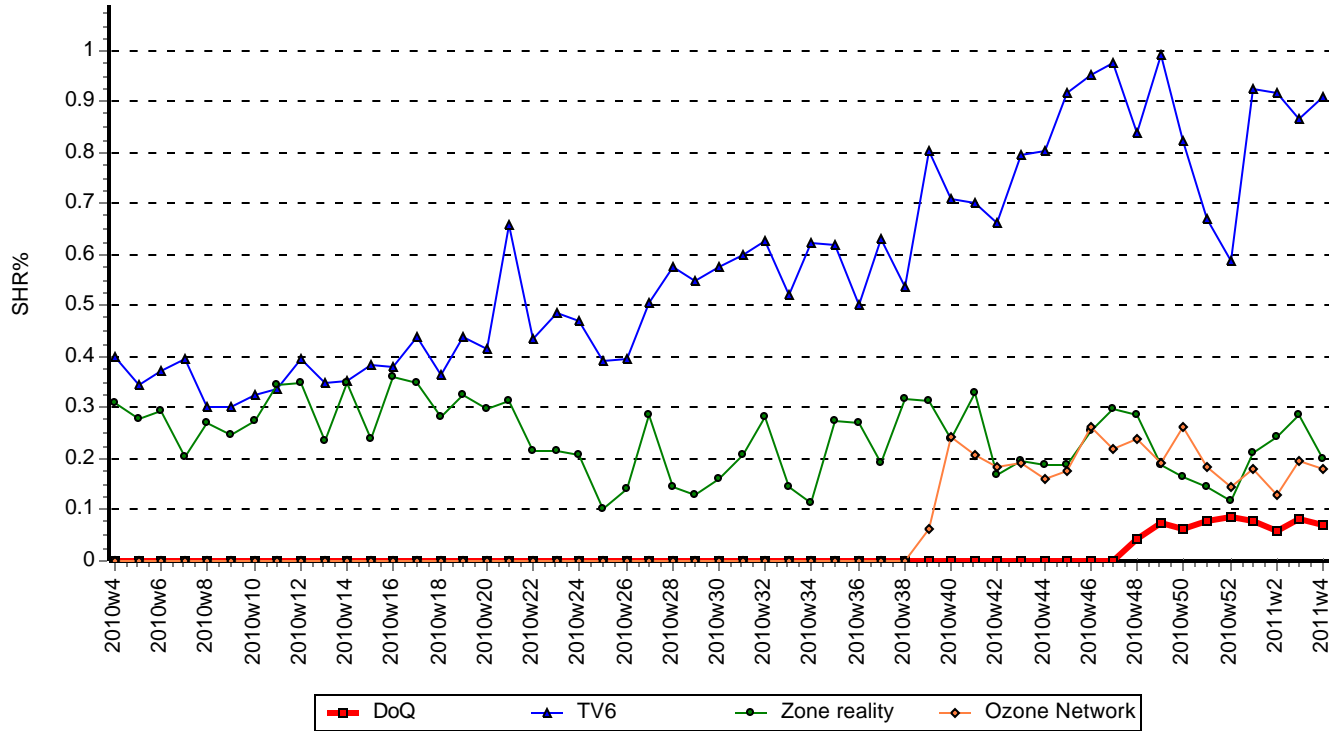

02:00-25:59

Channel	SHR%					Affinity (4+)				
	18-49	8-49 Female	18-49 Males	18-49 hw	8-49 ABC pr	18-49	8-49 Female	18-49 Males	18-49 hw	8-49 ABC pr
DoQ	0.1	0.1	0.1	0.1	0.1	57	43	70	53	59
TV6	0.9	0.7	1.2	0.6	0.8	124	98	150	104	99
Zone reality	0.2	0.3	0.1	0.3	0.1	81	112	51	121	43
Ozone Networ	0.2	0.2	0.2	0.1	0.1	91	90	92	52	61

18-49 audience share, 02:00-25:59

Weekly TOP 5 - DoQ and its competitors

18-49

Title	Channel	Date	Day	Start Time	End Time	AMR '000	AMR %	SHR %	Affinity (4+)
A simpson csalad	TV6	28-01-11	Fri	16:33	16:57	42,990	1.0	4.8	143
Rocky 4.	TV6	24-01-11	Mon	23:00	24:36	25,937	0.6	3.0	126
Star trek - deep space nine	TV6	27-01-11	Thu	08:24	09:15	24,252	0.6	4.9	156
Futurama	TV6	30-01-11	Sun	17:31	17:56	23,684	0.6	1.5	191
Star trek - voyager	TV6	28-01-11	Fri	20:04	21:01	23,174	0.5	1.2	213

At least 7 minutes long programmes. A program with more than one broadcast appears only once with the best episode.