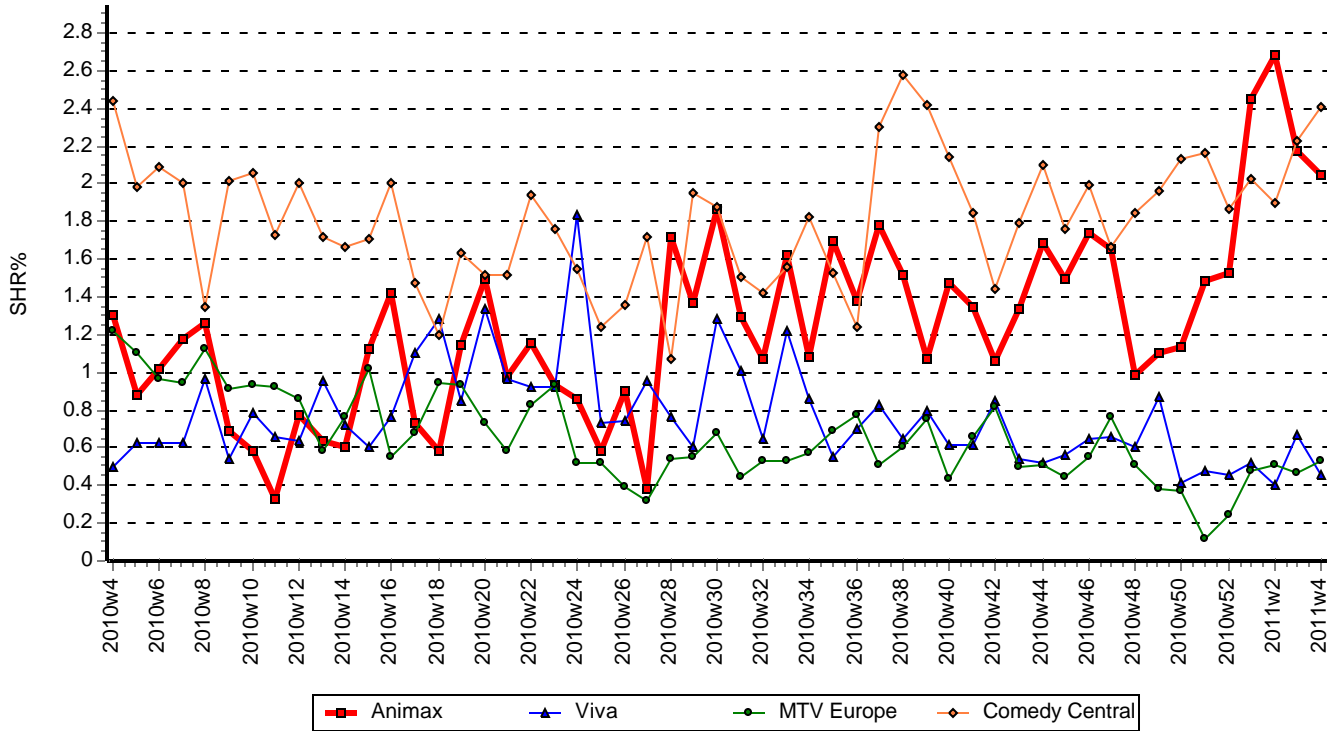

20:00-23:59

Channel	SHR%					Affinity (4+)				
	15-24	M 15-24	18-24	13-17	4-14	15-24	M 15-24	18-24	13-17	4-14
Animax	2.0	3.2	1.7	1.8	1.3	323	513	267	306	208
Viva	0.5	0.4	0.3	0.7	0.3	238	193	172	397	172
MTV Europe	0.5	0.8	0.6	1.1	0.5	260	419	285	580	253
Comedy Centr	2.4	3.4	2.8	1.6	0.6	266	388	305	188	70

15-24 audience share, 20:00-23:59

Weekly TOP 5 - Animax and its competitors

15-24

Title	Channel	Date	Day	Start Time	End Time	AMR '000	AMR %	SHR %	Affinity (4+)
Family guy	Comedy C.	28-01-11	Fri	22:32	22:57	20,963	1.8	8.4	349
Igy jartam anyatokkal	Comedy C.	24-01-11	Mon	20:20	20:44	18,343	1.6	4.9	301
A simpson család	Comedy C.	25-01-11	Tue	20:20	20:45	16,577	1.4	4.2	325
Irigy honaljmirigy-show	Comedy C.	28-01-11	Fri	20:59	21:48	15,610	1.3	4.2	300
Firka villa	Comedy C.	25-01-11	Tue	22:55	23:18	12,075	1.1	6.1	482

At least 7 minutes long programmes. A program with more than one broadcast appears only once with the best episode. There is no program database for Animax.