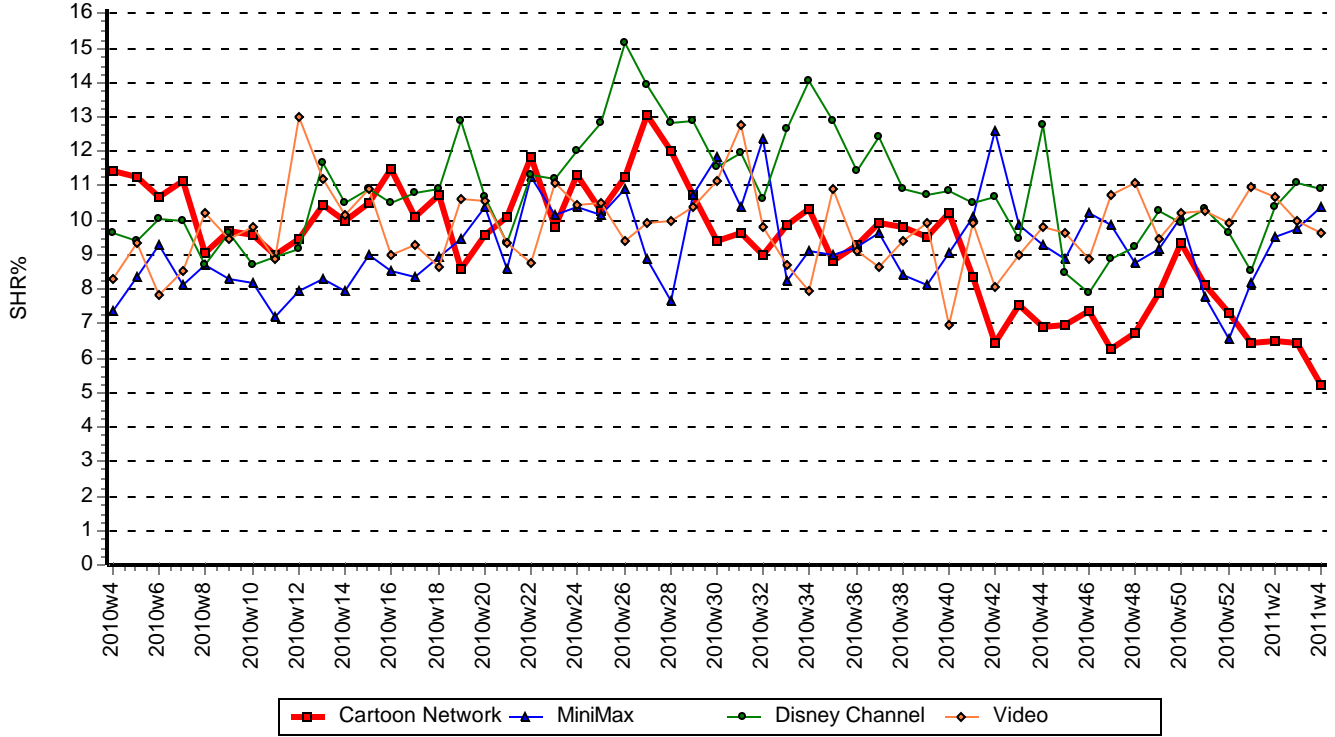

06:00-20:59

Channel	SHR%					Affinity (4+)				
	4-14	F 4-14	M 4-14	8-14	w/children (1-14)	4-14	F 4-14	M 4-14	8-14	w/children (1-14)
Cartoon Network	5.2	3.0	7.4	5.6	1.4	438	240	644	438	140
MiniMax	10.4	10.8	10.0	3.0	3.7	422	420	425	116	176
Disney Channel	10.9	14.5	7.5	12.7	2.8	415	528	298	453	124
Video	9.6	9.7	9.5	7.5	6.3	247	239	256	181	188

4-14 audience share, 06:00-20:59

Weekly TOP 5 - Cartoon and its competitors

4-14

Title	Channel	Date	Day	Start Time	End Time	AMR '000	AMR %	SHR %	Affinity (4+)
Indul a risza	Disney Ch:	29-01-11	Sat	11:00	11:21	79,185	7.8	23.5	472
Mindorokke hannah montana	Disney Ch:	30-01-11	Sun	09:29	09:51	65,303	6.5	16.7	513
Sok szerencset charlie!	Disney Ch:	30-01-11	Sun	11:05	11:26	64,585	6.4	18.8	429
Varazslok a waverly helyrol	Disney Ch:	30-01-11	Sun	17:32	17:53	60,690	6.0	17.4	486
Sonny a sztarcjelolt	Disney Ch:	30-01-11	Sun	09:01	09:23	59,839	5.9	15.9	520

Cartoon - weekly TOP 10

4-14

Title	Channel	Date	Day	Start Time	End Time	AMR '000	AMR %	SHR %	Affinity (4+)
Shaolin lezamolas	Cartoon N:	29-01-11	Sat	10:59	11:19	34,468	3.4	10.2	855
Bakugan new vestroia	Cartoon N:	24-01-11	Mon	16:25	16:46	33,861	3.3	12.1	546
Nyomi szerencsetlen utazasai	Cartoon N:	26-01-11	Wed	17:15	17:37	32,997	3.2	11.8	727
Total drama vilagturne	Cartoon N:	30-01-11	Sun	12:15	12:37	32,860	3.2	10.8	481
Tom es jerry	Cartoon N:	30-01-11	Sun	09:56	10:30	31,631	3.1	9.4	288
Ben 10: az idegen erok	Cartoon N:	26-01-11	Wed	18:11	18:33	30,814	3.0	8.4	796
Scooby-doo ujjab kalandjai	Cartoon N:	30-01-11	Sun	09:07	09:50	30,394	3.0	7.9	541
Scooby-doo	Cartoon N:	25-01-11	Tue	06:50	07:11	30,137	3.0	25.2	636
Pindur pandurok	Cartoon N:	28-01-11	Fri	20:42	20:53	28,360	2.8	6.3	660
Angelo rulez	Cartoon N:	26-01-11	Wed	17:40	18:01	28,212	2.8	8.8	811

At least 7 minutes long programmes. A program with more than one broadcast appears only once with the best episode. There is no program database for Cartoon Network.