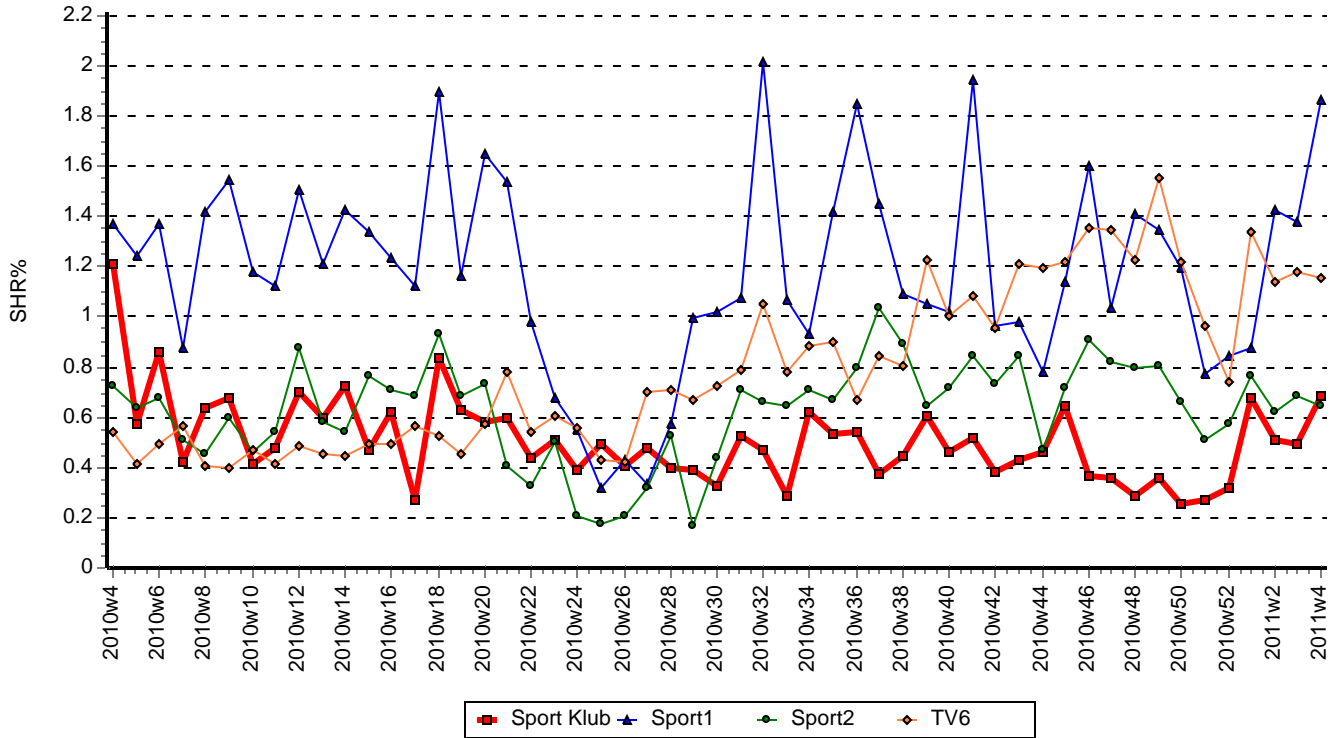

02:00-25:59

Channel	SHR%					Affinity (4+)					
	18-49 Males	18-39 Males	18-24 Males	ABC p1	8-49 ABC p1	18-49	18-39 Males	18-24 Males	ABC p1	8-49 ABC p1	18-49
Sport Klub	0.7	0.8	0.7	0.4	0.4	177	183	183	95	113	
Sport1	1.9	2.2	2.4	1.6	1.3	114	116	148	91	85	
Sport2	0.6	0.7	0.6	0.4	0.4	182	181	164	112	114	
TV6	1.2	1.2	0.8	0.8	0.9	150	137	108	99	124	

18-49 Males audience share, 02:00-25:59

Weekly TOP 5 - SportKlub and its competitors

Title	Channel	Date	Day	Start Time	End Time	AMR '000	AMR %	SHR %	Affinity (4+)
A simpson család	TV6	28-01-11	Fri	16:33	16:57	31,033	1.5	7.5	204
Futurama	TV6	28-01-11	Fri	17:30	17:56	19,480	0.9	3.7	331
Texas királyai	TV6	28-01-11	Fri	17:01	17:27	17,241	0.8	3.7	287
Star trek - deep space nine	TV6	27-01-11	Thu	08:24	09:15	17,029	0.8	8.1	217
Star trek - voyager	TV6	28-01-11	Fri	14:12	15:06	14,182	0.7	5.3	158

Toplists are filtered to only sport programs. Including multiple appearances.
At least 7 minutes long programmes. There is no program database for SportKlub.