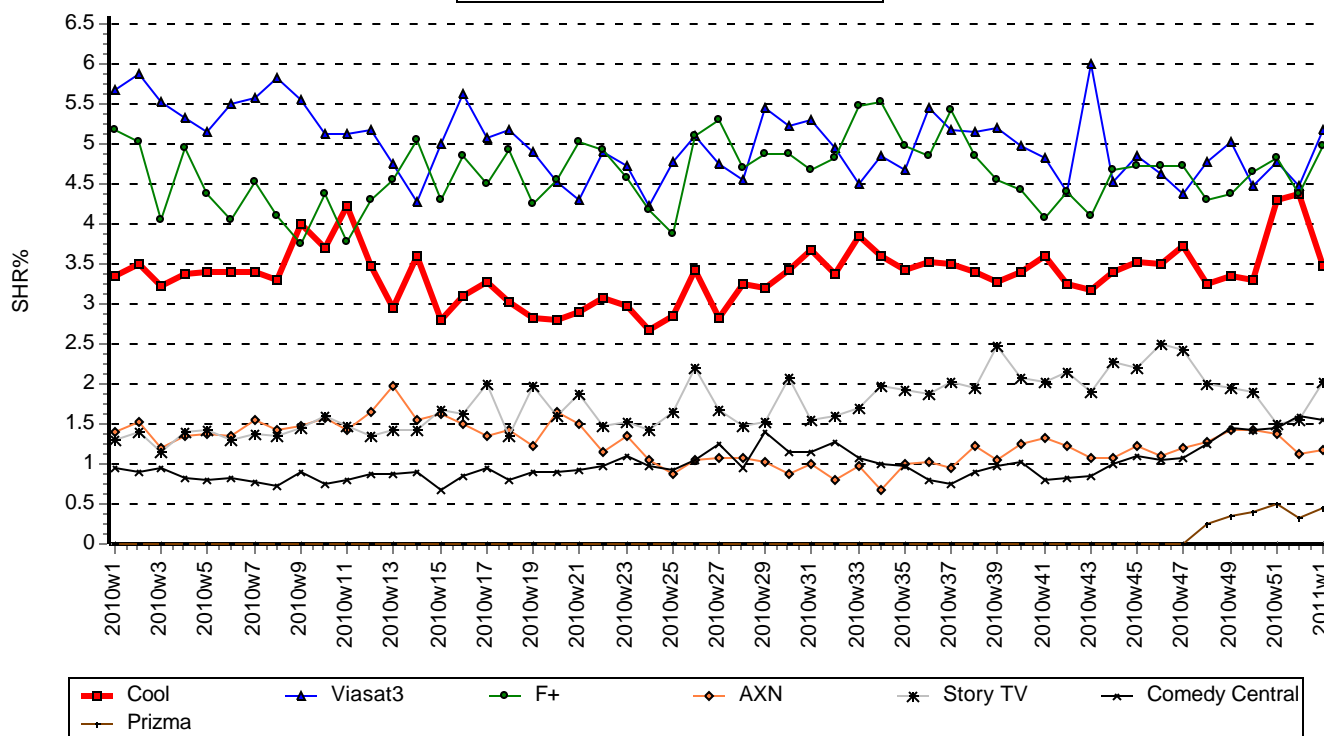

02:00-25:59

Channel	SHR%					Affinity (4+)				
	18-49	8-49 Female	18-49 Males	18-39	15-29	18-49	8-49 Female	18-49 Males	18-39	15-29
Cool	3.5	3.5	3.4	3.2	3.1	94	101	87	78	65
Viasat3	5.2	6.1	4.1	5.0	4.0	102	129	75	90	61
F+	5.0	3.6	6.5	4.0	3.7	113	88	137	82	64
AXN	1.2	1.3	1.0	1.1	1.0	100	116	84	88	65
Story TV	2.0	2.5	1.4	1.9	1.6	67	90	45	57	42
Comedy Centra	1.6	1.1	2.1	2.0	3.1	148	113	182	177	226
Prizma	0.4	0.4	0.4	0.4	0.4	120	127	113	107	86

18-49 audience share, 02:00-25:59

Weekly TOP 5 - Cool and its competitors

18-49

Title	Channel	Date	Day	Start Time	End Time	AMR '000	AMR %	SHR %	Affinity (4+)
Miami helyszinelok	Viasat3	06-01-11	Thu	21:28	22:21	177,268	4.2	9.9	98
Mi kell a nonek?	F+	04-01-11	Tue	21:10	23:28	163,843	3.9	9.9	151
A szokeveny	F+	07-01-11	Fri	21:10	23:33	154,033	3.6	9.0	129
New york-i helyszinelok	Viasat3	06-01-11	Thu	22:29	23:18	133,389	3.1	10.1	96
Jo baratok	Viasat3	05-01-11	Wed	20:00	20:27	121,582	2.9	6.1	126

Cool - weekly TOP 10

18-49

Title	Channel	Date	Day	Start Time	End Time	AMR '000	AMR %	SHR %	Affinity (4+)
Dr. csont	Cool	06-01-11	Thu	21:21	22:09	117,642	2.8	6.4	105
Gyilkos elmek	Cool	07-01-11	Fri	20:26	21:19	109,993	2.6	5.3	105
Csi	Cool	05-01-11	Wed	22:10	23:01	103,434	2.4	6.2	117
Nagy durranas - a masodik pukk	Cool	08-01-11	Sat	17:50	19:20	96,123	2.3	6.2	125
New york-i helyszinelok	Cool	04-01-11	Tue	22:11	22:57	86,309	2.0	5.6	88
Durr durr es csak	Cool	07-01-11	Fri	21:21	23:06	85,752	2.0	4.8	152
Belevalovilag	Cool	07-01-11	Fri	23:06	23:32	85,456	2.0	6.5	140
Miami helyszinelok	Cool	09-01-11	Sun	22:05	22:55	85,226	2.0	5.3	96
Showder klub	Cool	03-01-11	Mon	17:40	18:32	78,131	1.8	5.8	118
V mint verboszu	Cool	03-01-11	Mon	21:20	23:27	70,752	1.7	4.5	104

At least 7 minutes long programmes. A program with more than one broadcast appears only once with the best episode.