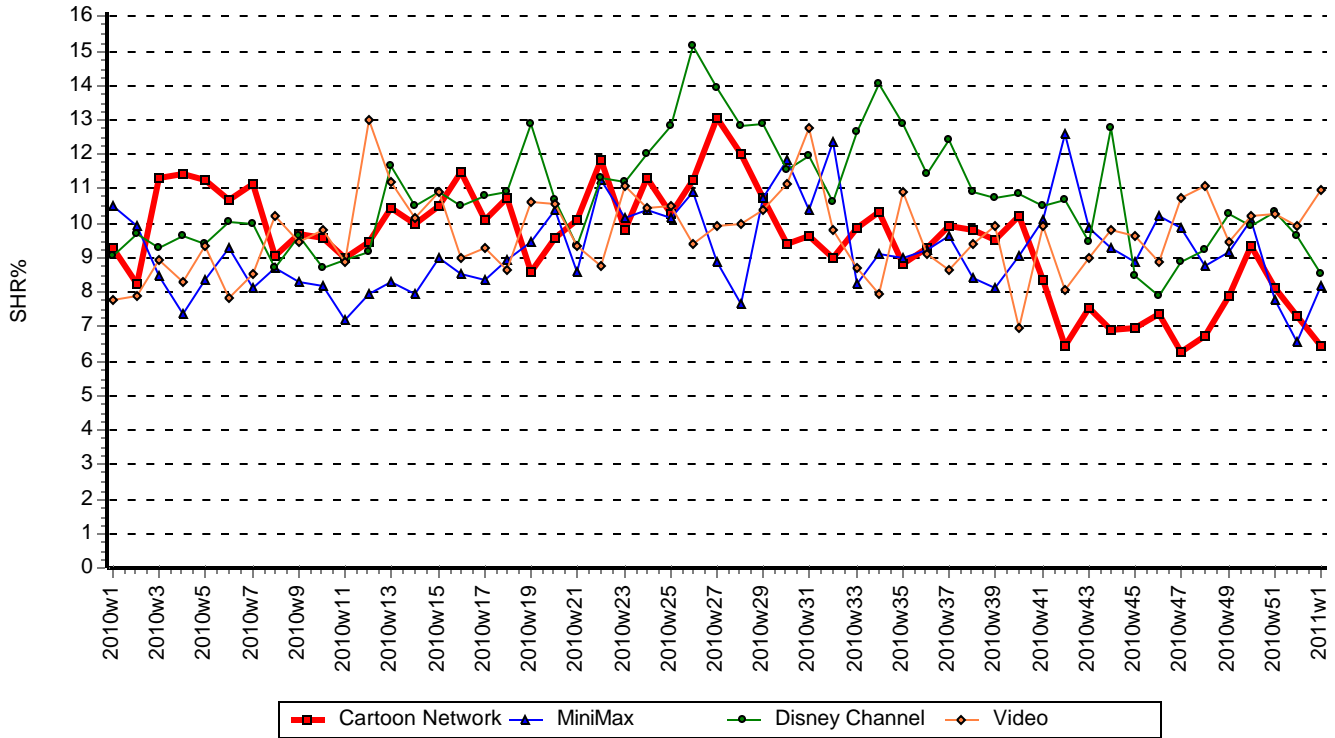

06:00-20:59

Channel	SHR%					Affinity (4+)				
	4-14	F 4-14	M 4-14	8-14	w/children (0-14)	4-14	F 4-14	M 4-14	8-14	w/children (0-14)
Cartoon Network	6.4	3.3	9.3	5.9	1.5	464	220	718	403	131
MiniMax	8.2	8.3	8.1	2.5	3.0	387	364	411	110	172
Disney Channel	8.5	10.1	7.1	10.7	2.6	387	428	344	457	141
Video	10.9	12.2	9.8	7.2	5.6	281	292	269	174	173

4-14 audience share, 06:00-20:59

Weekly TOP 5 - Cartoon and its competitors

4-14

Title	Channel	Date	Day	Start Time	End Time	AMR '000	AMR %	SHR %	Affinity (4+)
Mindorokke hannah montana	Disney Ch:	08-01-11	Sat	10:01	10:22	63,066	6.1	16.8	557
Phineas es ferb	Disney Ch:	09-01-11	Sun	20:53	21:06	60,172	5.9	14.4	636
Zack es cody elete	Disney Ch:	05-01-11	Wed	19:59	20:22	59,202	5.8	11.4	533
Nevess mickey-vell!	Disney Ch:	08-01-11	Sat	10:53	11:01	55,472	5.4	16.3	535
Zeke es luther	Disney Ch:	03-01-11	Mon	20:29	20:51	54,294	5.3	12.0	611

Cartoon - weekly TOP 10

4-14

Title	Channel	Date	Day	Start Time	End Time	AMR '000	AMR %	SHR %	Affinity (4+)
Nyomi szerencsetlen utazasai	Cartoon N:	05-01-11	Wed	17:17	17:39	39,408	3.8	10.9	710
Mizujs scooby-doo?	Cartoon N:	09-01-11	Sun	12:15	12:35	39,208	3.8	14.0	520
Chowder	Cartoon N:	05-01-11	Wed	18:35	18:57	38,841	3.8	8.2	657
Angelo rulez	Cartoon N:	05-01-11	Wed	17:42	18:03	38,252	3.7	9.3	716
Shaolin leszamolass	Cartoon N:	09-01-11	Sun	10:34	10:54	36,943	3.6	11.0	309
Ben 10: az idegen erok	Cartoon N:	05-01-11	Wed	18:10	18:31	36,429	3.5	8.3	660
Batman: a bator es a vakmero	Cartoon N:	08-01-11	Sat	11:50	12:12	33,727	3.3	10.1	460
Gorcs ikrek	Cartoon N:	09-01-11	Sun	14:20	14:42	30,902	3.0	11.1	395
Fosterek haza kepzeletbeli barat	Cartoon N:	07-01-11	Fri	14:46	15:08	30,256	3.0	15.8	688
Cartoon network dance club	Cartoon N:	08-01-11	Sat	08:40	08:53	30,397	2.9	9.6	648

At least 7 minutes long programmes. A program with more than one broadcast appears only once with the best episode. There is no program database for Cartoon Network.