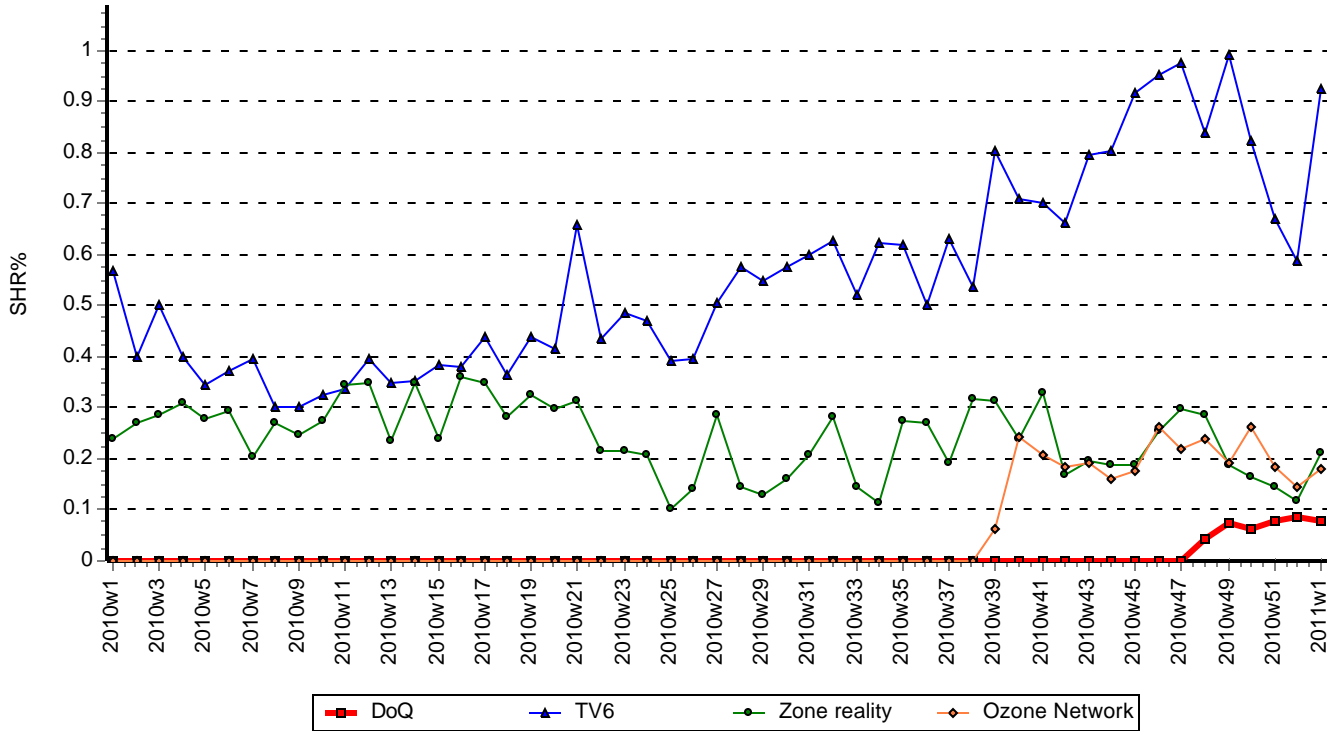

02:00-25:59

Channel	SHR%					Affinity (4+)				
	18-49	8-49 Female	18-49 Males	18-49 hw	8-49 ABC pr	18-49	8-49 Female	18-49 Males	18-49 hw	8-49 ABC pr
DoQ	0.1	0.1	0.1	0.1	0.1	70	60	80	89	65
TV6	0.9	0.6	1.3	0.5	1.0	139	89	187	88	140
Zone reality	0.2	0.3	0.1	0.3	0.2	90	133	48	156	76
Ozone Networ	0.2	0.2	0.2	0.1	0.2	104	92	115	53	90

18-49 audience share, 02:00-25:59

Weekly TOP 5 - DoQ and its competitors

18-49

Title	Channel	Date	Day	Start Time	End Time	AMR '000	AMR %	SHR %	Affinity (4+)
Lehetetlen kuldetes	TV6	04-01-11	Tue	19:05	19:57	35,765	0.8	2.0	148
Futurama	TV6	09-01-11	Sun	17:33	18:00	34,598	0.8	2.2	217
Kaliforniaba jottem	TV6	09-01-11	Sun	18:03	18:30	34,340	0.8	2.1	200
A simpson család	TV6	04-01-11	Tue	16:33	17:00	25,865	0.6	2.9	127
Star trek - voyager	TV6	08-01-11	Sat	20:01	20:54	25,477	0.6	1.3	196

At least 7 minutes long programmes. A program with more than one broadcast appears only once with the best episode.