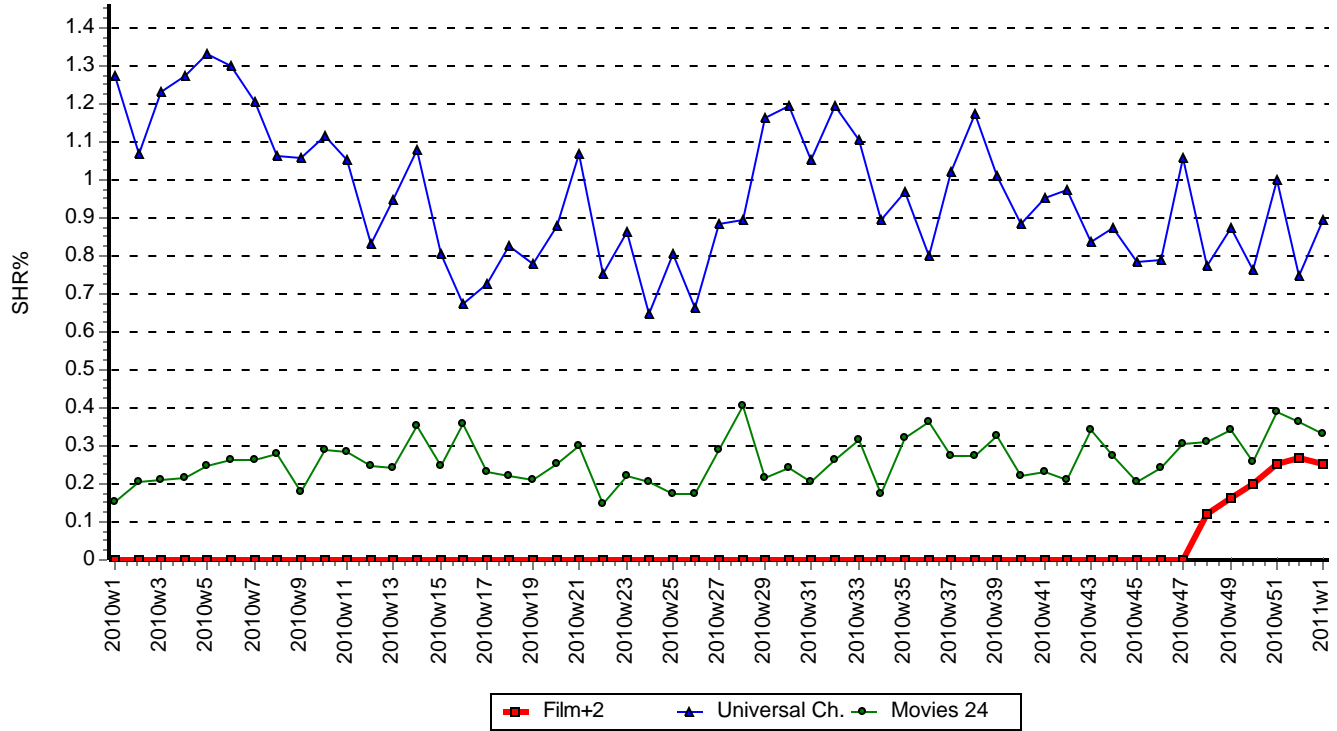

02:00-25:59

Channel	SHR%					Affinity (4+)				
	18-49	8-49 Female	18-49 Males	18-49 hw	18-39	18-49	8-49 Female	18-49 Males	18-49 hw	18-39
Film+2	0.3	0.2	0.3	0.2	0.2	112	100	124	108	87
Universal Ch.	0.9	1.0	0.7	1.1	0.7	77	96	58	108	57
Movies 24	0.3	0.3	0.3	0.4	0.2	92	102	81	121	49

18-49 audience share, 02:00-25:59

Film+2 Top 5

18-49

Title	Channel	Date	Day	Start Time	End Time	AMR '000	AMR %	SHR %	Affinity (4+)
No programmes									

Film+2 Top 10

18-49

Title	Channel	Date	Day	Start Time	End Time	AMR '000	AMR %	SHR %	Affinity (4+)
No programmes									

At least 7 minutes long programmes. A program with more than one broadcast appears only once with the best episode.