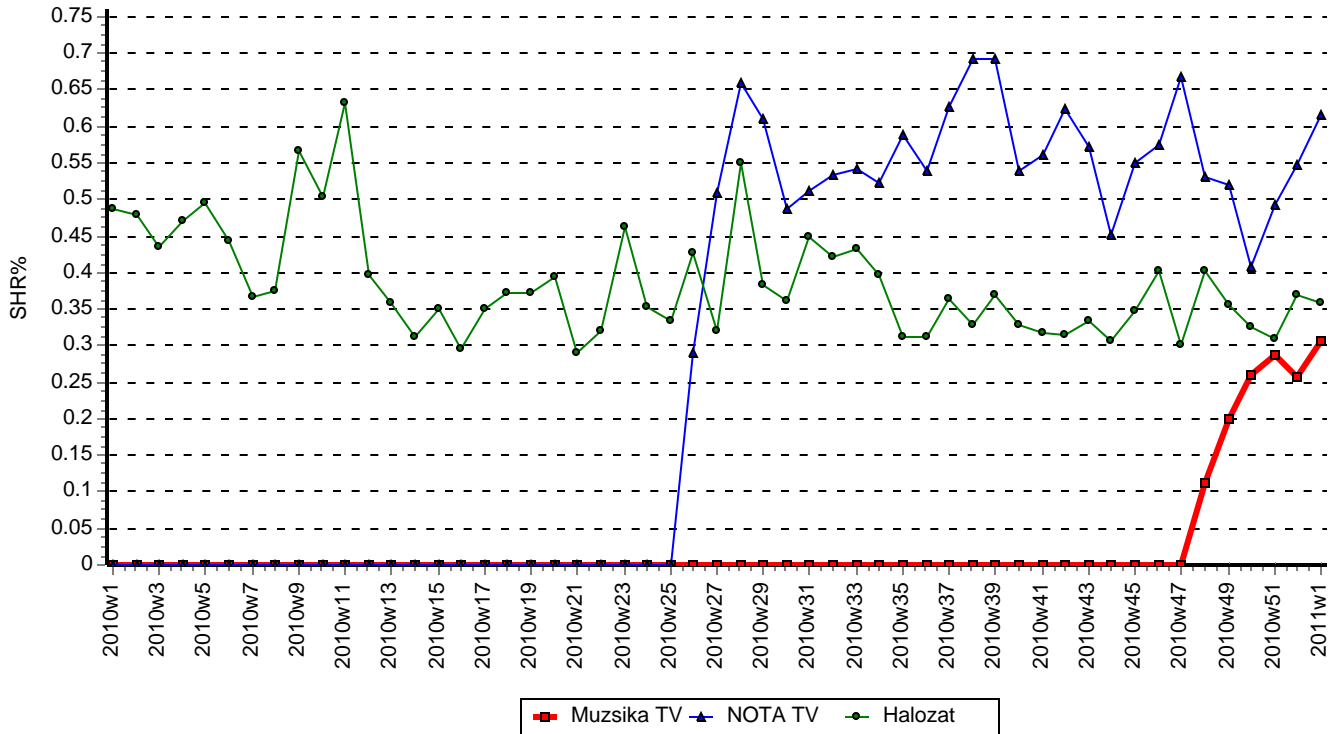

02:00-25:59

Channel	SHR%					Affinity (4+)				
	18-49	8-49 Female	18-49 Males	18-49 hw	18+	18-49	8-49 Female	18-49 Males	18-49 hw	18+
Muzika TV	0.3	0.4	0.2	0.4	0.4	62	79	44	91	110
NOTA TV	0.6	0.6	0.6	0.7	0.7	73	75	71	95	109
Halozat	0.4	0.4	0.4	0.4	0.5	66	71	61	93	114

18-49 audience share, 02:00-25:59

Weekly TOP 5 - Muzika and its competitors

18-49

Title	Channel	Date	Day	Start Time	End Time	AMR '000	AMR %	SHR %	Affinity (4+)
A nindza ereje	Halozat	03-01-11	Mon	23:02	24:34	28,424	0.7	3.4	97
Az utolso menet	Halozat	03-01-11	Mon	21:01	22:23	19,944	0.5	1.1	74
Az amerikai igazsagoszto	Halozat	06-01-11	Thu	21:01	22:32	19,782	0.5	1.1	83
Hazibuli attilaval	Halozat	08-01-11	Sat	21:01	21:58	19,683	0.5	1.0	35
Viragzo magyarorszag	Halozat	04-01-11	Tue	20:03	20:23	15,465	0.4	0.8	156

At least 7 minutes long programmes. A program with more than one broadcast appears only once with the best episode.