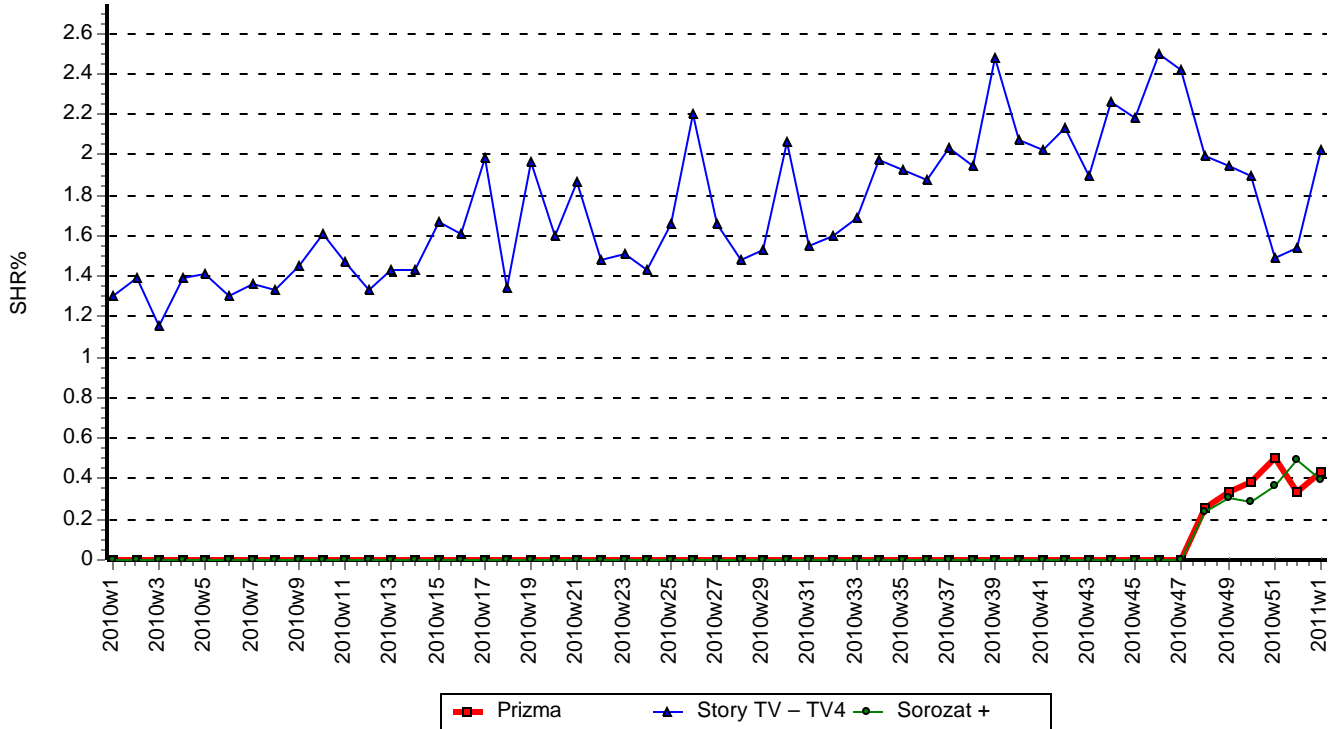

02:00-25:59

Channel	SHR%					Affinity (4+)				
	18-49	8-49 Female	18-49 Males	18-49 hw	18-39	18-49	8-49 Female	18-49 Males	18-49 hw	18-39
Prizma	0.4	0.4	0.4	0.4	0.4	120	127	113	139	107
Story TV – TV4	2.0	2.5	1.4	2.3	1.9	67	90	45	91	57
Sorozat +	0.4	0.6	0.2	0.5	0.3	103	153	53	146	76

18-49 audience share, 02:00-25:59

Weekly TOP 5 - Prizma and its competitors

18-49

Title	Channel	Date	Day	Start Time	End Time	AMR '000	AMR %	SHR %	Affinity (4+)
Varatlan utazas	Story TV –	03-01-11	Mon	16:03	16:58	61,210	1.4	6.7	105
Jakupcsek ... mert erdekel	Story TV –	09-01-11	Sun	19:30	19:54	58,732	1.4	2.8	67
Zambo jimmy emlekkoncert	Story TV –	09-01-11	Sun	20:01	21:53	56,971	1.3	2.6	55
A farm ahol elunk	Story TV –	03-01-11	Mon	17:04	18:00	56,089	1.3	4.7	117
Nora roberts: holdfogyatkozás	Story TV –	09-01-11	Sun	16:00	17:42	41,589	1.0	3.1	110

At least 7 minutes long programmes. A program with more than one broadcast appears only once with the best episode.