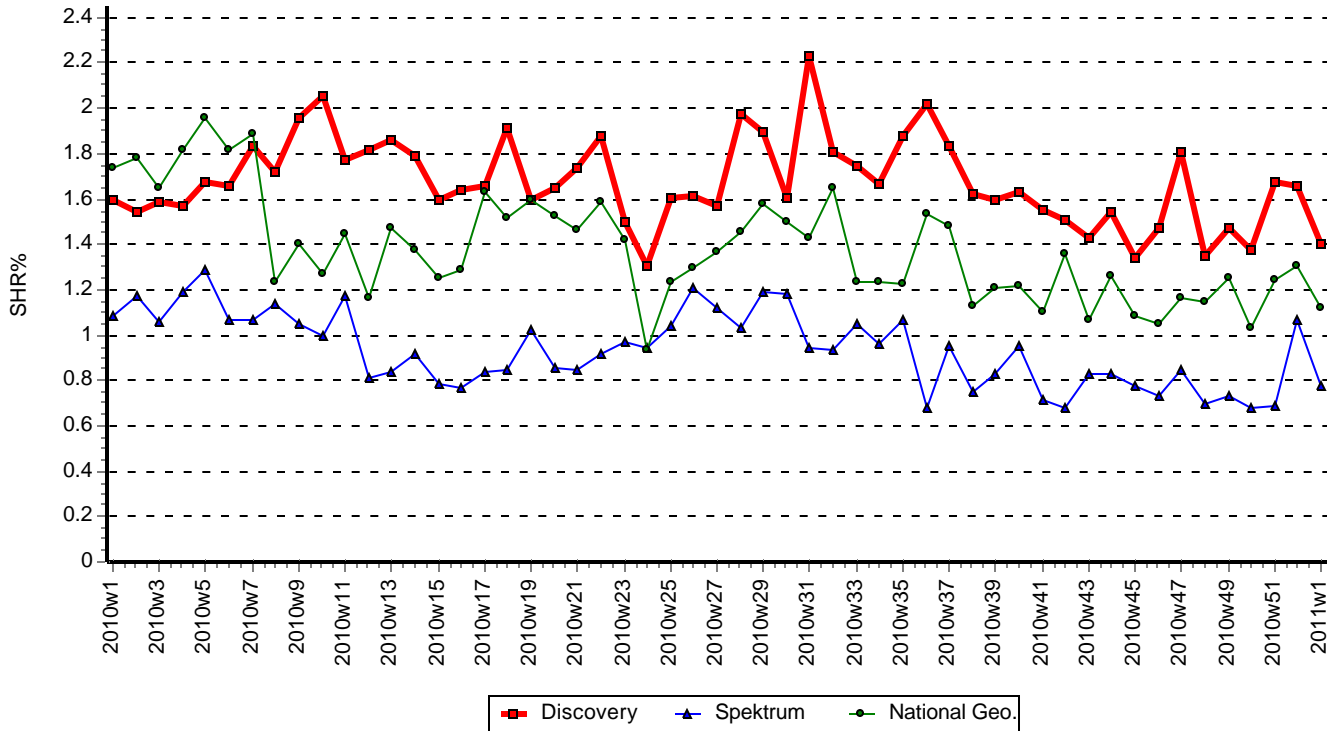

02:00-25:59

Channel	SHR%					Affinity (4+)				
	8-49 ABC pr	18-39 Males	18-49 Males	8-49 Female	18-49 urban	8-49 ABC pr	18-39 Males	18-49 Males	8-49 Female	18-49 urban
Discovery	1.4	2.7	2.1	0.7	1.3	140	237	212	77	132
Spektrum	0.8	0.8	1.0	0.5	0.8	87	75	112	64	92
National Geo.	1.1	1.3	1.4	0.8	1.2	97	102	127	81	103

18-49 ABC pp audience share, 02:00-25:59

Weekly TOP 5 - Discovery Channel and its competitors

Title	Channel	Date	Day	Start Time	End Time	AMR '000	AMR %	SHR %	Affinity (4+)
Autokereskedok	Discovery	09-01-11	Sun	11:59	12:51	37,462	1.4	6.7	200
Otodik sebesseg	Discovery	09-01-11	Sun	10:30	10:55	35,555	1.3	6.2	244
Hogyan keszult?	Discovery	05-01-11	Wed	20:30	20:55	27,782	1.0	2.1	159
Tulelopar-baj	Discovery	05-01-11	Wed	21:30	22:22	24,053	0.9	1.8	201
Amcsi motorok	Discovery	05-01-11	Wed	17:00	17:51	23,934	0.9	4.1	191

Discovery Channel - weekly TOP 10

Title	Channel	Date	Day	Start Time	End Time	AMR '000	AMR %	SHR %	Affinity (4+)
Autokereskedok	Discovery	09-01-11	Sun	11:59	12:51	37,462	1.4	6.7	200
Otodik sebesseg	Discovery	09-01-11	Sun	10:30	10:55	35,555	1.3	6.2	244
Hogyan keszult?	Discovery	05-01-11	Wed	20:30	20:55	27,782	1.0	2.1	159
Tulelopar-baj	Discovery	05-01-11	Wed	21:30	22:22	24,053	0.9	1.8	201
Amcsi motorok	Discovery	05-01-11	Wed	17:00	17:51	23,934	0.9	4.1	191
Piszkos munkak	Discovery	09-01-11	Sun	12:59	13:52	23,950	0.9	4.0	264
Vad-hazassag...	Discovery	09-01-11	Sun	16:59	17:53	23,379	0.9	2.7	179
Motorvaros	Discovery	09-01-11	Sun	10:59	11:52	22,663	0.8	4.4	192
Bandahaboruk	Discovery	08-01-11	Sat	22:00	22:56	22,201	0.8	1.8	173
A tuleles torvenyei	Discovery	07-01-11	Fri	18:00	18:55	20,225	0.7	2.6	183

At least 7 minutes long programmes. A program with more than one broadcast appears only once with the best episode.