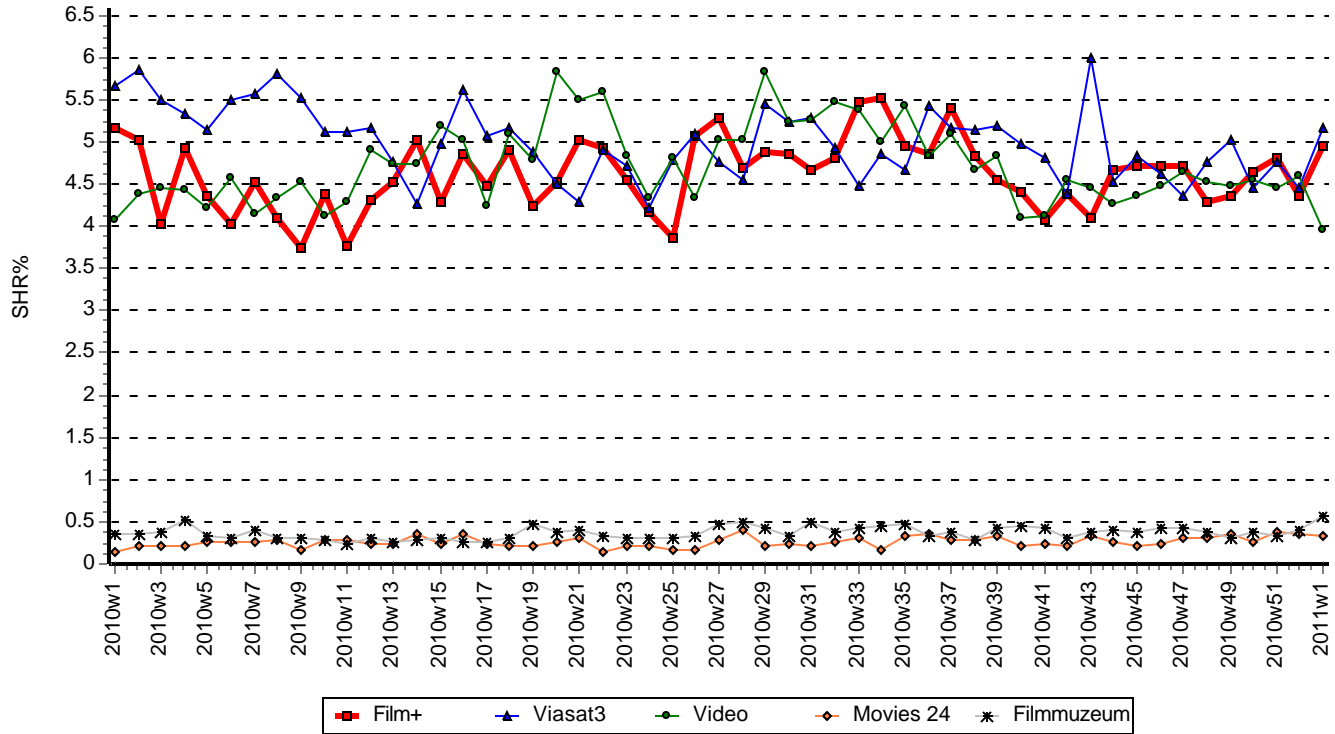

02:00-25:59

Channel	SHR%					Affinity (4+)				
	18-49	18-49 urban	18-49 Males	8-49 Female	18-39	18-49	18-49 urban	18-49 Males	8-49 Female	18-39
Film+	5.0	4.7	6.5	3.6	4.0	113	101	137	88	82
Viasat3	5.2	5.5	4.1	6.1	5.0	102	102	75	129	90
Video	3.9	4.2	3.8	4.1	5.0	112	113	100	124	130
Movies 24	0.3	0.3	0.3	0.3	0.2	92	88	81	102	49
Filmmuzeum	0.6	0.6	0.7	0.5	0.4	71	68	76	66	42

18-49 audience share, 02:00-25:59

Weekly TOP 5 - Film+ and its competitors

18-49

Title	Channel	Date	Day	Start Time	End Time	AMR '000	AMR %	SHR %	Affinity (4+)
Miami helyszinelok	Viasat3	06-01-11	Thu	21:28	22:21	177,268	4.2	9.9	98
Mi kell a nonek?	F+	04-01-11	Tue	21:10	23:28	163,843	3.9	9.9	151
A szokeveny	F+	07-01-11	Fri	21:10	23:33	154,033	3.6	9.0	129
New york-i helyszinelok	Viasat3	06-01-11	Thu	22:29	23:18	133,389	3.1	10.1	96
Jo barátok	Viasat3	05-01-11	Wed	20:00	20:27	121,582	2.9	6.1	126

Film+ - weekly TOP 10

18-49

Title	Channel	Date	Day	Start Time	End Time	AMR '000	AMR %	SHR %	Affinity (4+)
Mi kell a nonek?	F+	04-01-11	Tue	21:10	23:28	163,843	3.9	9.9	151
A szokeveny	F+	07-01-11	Fri	21:10	23:33	154,033	3.6	9.0	129
Orszaguti amokfuto	F+	09-01-11	Sun	21:29	22:57	105,392	2.5	5.8	108
Sivatagi lavina	F+	06-01-11	Thu	21:10	23:00	105,270	2.5	6.2	93
Besutizve	F+	04-01-11	Tue	23:34	25:05	98,320	2.3	14.5	149
Deep impact 2. - a becsapodas u	F+	09-01-11	Sun	19:43	21:22	97,628	2.3	4.4	107
A szfinx bosszuja	F+	06-01-11	Thu	19:24	21:01	97,041	2.3	5.3	109
Absolon	F+	03-01-11	Mon	21:10	22:50	88,176	2.1	5.0	107
Nyolc preda	F+	08-01-11	Sat	21:29	23:09	81,299	1.9	4.5	87
001 - az elso bevetes	F+	08-01-11	Sat	16:00	17:35	80,919	1.9	7.0	90

At least 7 minutes long programmes. A program with more than one broadcast appears only once with the best episode.