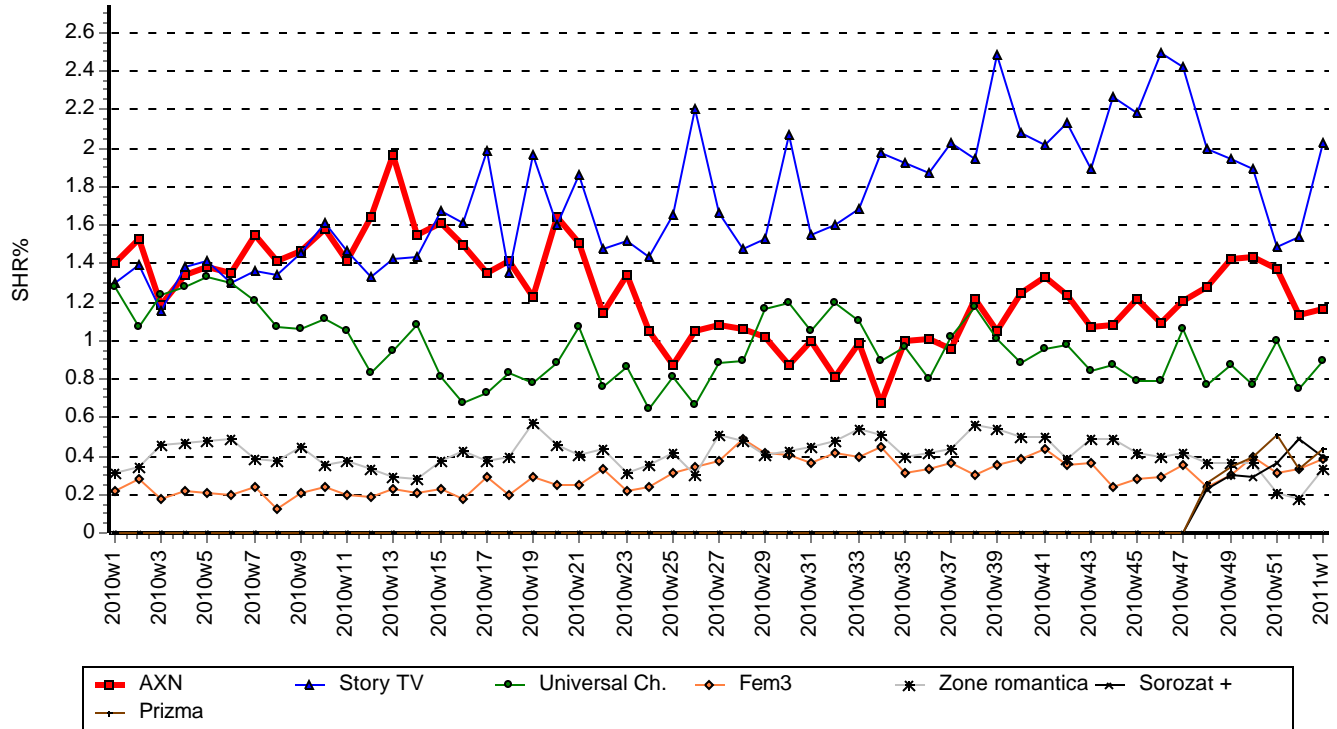

02:00-25:59

Channel	SHR%					Affinity (4+)				
	18-49	18-49 urban	8-49 Female	18-49 Males	18-39	18-49	18-49 urban	8-49 Female	18-49 Males	18-39
AXN	1.2	1.4	1.3	1.0	1.1	100	114	116	84	88
Story TV	2.0	2.0	2.5	1.4	1.9	67	63	90	45	57
Universal Ch.	0.9	1.0	1.0	0.7	0.7	77	78	96	58	57
Fem3	0.4	0.4	0.4	0.3	0.4	88	82	102	74	82
Zone romantica	0.3	0.2	0.4	0.2	0.2	59	35	77	41	39
Sorozat +	0.4	0.4	0.6	0.2	0.3	103	89	153	53	76
Prizma	0.4	0.5	0.4	0.4	0.4	120	124	127	113	107

18-49 audience share, 02:00-25:59

Weekly TOP 5 - AXN and its competitors

18-49

Title	Channel	Date	Day	Start Time	End Time	AMR '000	AMR %	SHR %	Affinity (4+)
Varatlan utazás	Story TV -	03-01-11	Mon	16:03	16:58	61,210	1.4	6.7	105
Csillagkapu: atlantisz	AXN	09-01-11	Sun	11:00	11:51	59,398	1.4	7.0	156
Jakupcsek ... mert erdekel	Story TV -	09-01-11	Sun	19:30	19:54	58,732	1.4	2.8	67
Zambo jimmy emlékkoncert	Story TV -	09-01-11	Sun	20:01	21:53	56,971	1.3	2.6	55
A farm ahol elunk	Story TV -	03-01-11	Mon	17:04	18:00	56,089	1.3	4.7	117

AXN - weekly TOP 10

18-49

Title	Channel	Date	Day	Start Time	End Time	AMR '000	AMR %	SHR %	Affinity (4+)
Csillagkapu: atlantisz	AXN	09-01-11	Sun	11:00	11:51	59,398	1.4	7.0	156
Gyilkos elmek	AXN	08-01-11	Sat	21:00	21:51	55,907	1.3	2.8	132
New york-i helyszínelők	AXN	08-01-11	Sat	22:00	22:49	39,657	0.9	2.2	94
Star trek - kapcsolatfelvetel	AXN	08-01-11	Sat	13:00	15:00	35,111	0.8	4.3	130
Ncis - tengerészeti helyszínelők	AXN	08-01-11	Sat	20:00	20:51	31,403	0.7	1.6	98
Star trek 9. - urlazadas	AXN	09-01-11	Sun	13:00	14:57	29,569	0.7	2.9	118
Gothika	AXN	03-01-11	Mon	21:00	22:49	28,401	0.7	1.6	146
Marslako a mostoham	AXN	09-01-11	Sun	22:00	23:56	27,355	0.6	2.0	122
Csillagkapu	AXN	04-01-11	Tue	09:00	09:51	24,901	0.6	5.6	111
Ki vagy doki	AXN	08-01-11	Sat	12:00	12:53	24,850	0.6	3.3	109

At least 7 minutes long programmes. A program with more than one broadcast appears only once with the best episode.