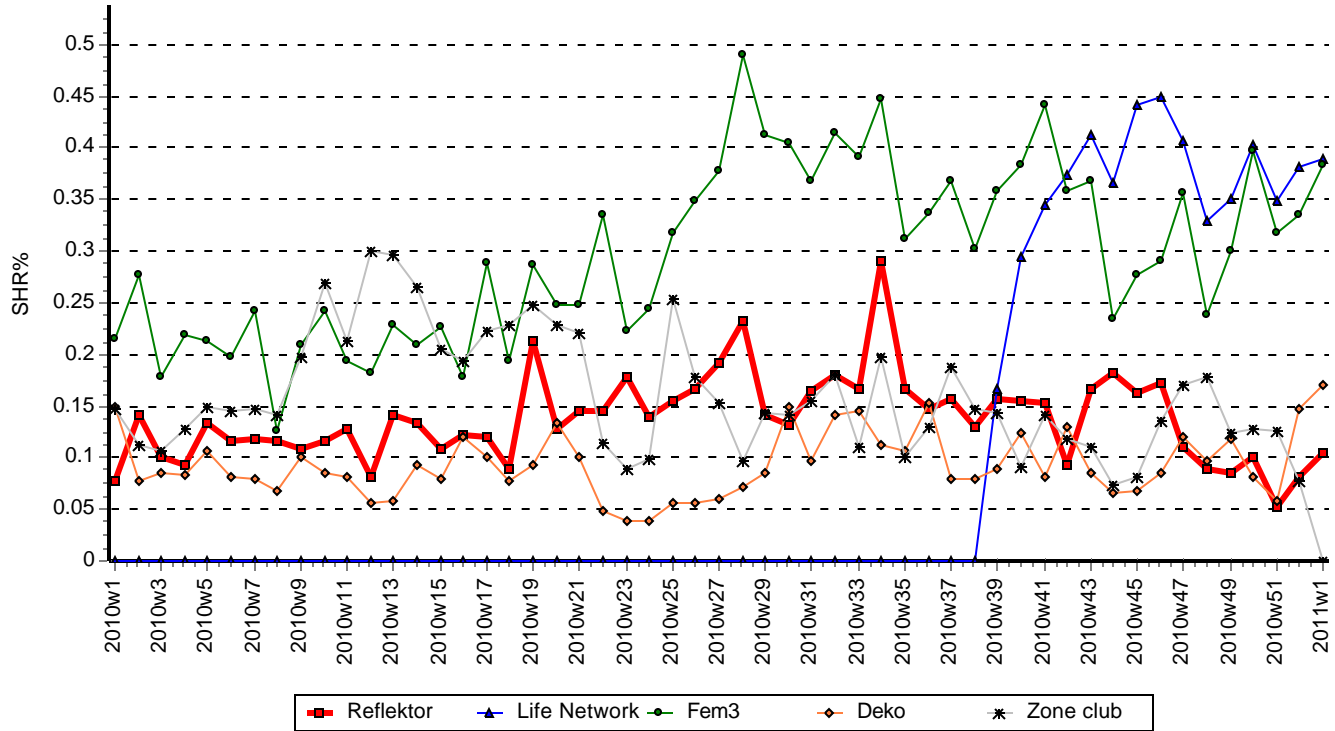

02:00-25:59

Channel	SHR%					Affinity (4+)				
	18-49	8-49 Female	18-49 Males	18-49 hw	18-59 Female	18-49	8-49 Female	18-49 Males	18-49 hw	18-59 Female
Reflektor	0.1	0.1	0.1	0.1	0.1	90	113	68	128	101
Life Network	0.4	0.5	0.3	0.5	0.5	102	141	63	141	143
Fem3	0.4	0.4	0.3	0.4	0.4	88	102	74	105	117
Deko	0.2	0.2	0.1	0.2	0.2	87	120	54	134	111
Zone club	0.0	0.0	0.0	0.0	0.0	0	0	0	0	0

18-49 audience share, 02:00-25:59

Weekly TOP 5 - Reflektor and its competitors

18-49

Title	Channel	Date	Day	Start Time	End Time	AMR '000	AMR %	SHR %	Affinity (4+)
Ha ciki ha nem: beteg vagy!	Life Netwc	03-01-11	Mon	22:00	22:54	37,833	0.9	2.4	161
Ciki tini testek	Life Netwc	03-01-11	Mon	21:00	21:54	23,509	0.6	1.2	152
Az ember akin nem fog az ido	Life Netwc	07-01-11	Fri	21:00	21:52	23,320	0.6	1.1	157
Penzvonat	Fem3	08-01-11	Sat	22:23	24:19	21,502	0.5	1.5	169
Szexfelugyelok	Life Netwc	03-01-11	Mon	23:00	23:46	20,771	0.5	2.1	152

At least 7 minutes long programmes. A program with more than one broadcast appears only once with the best episode.