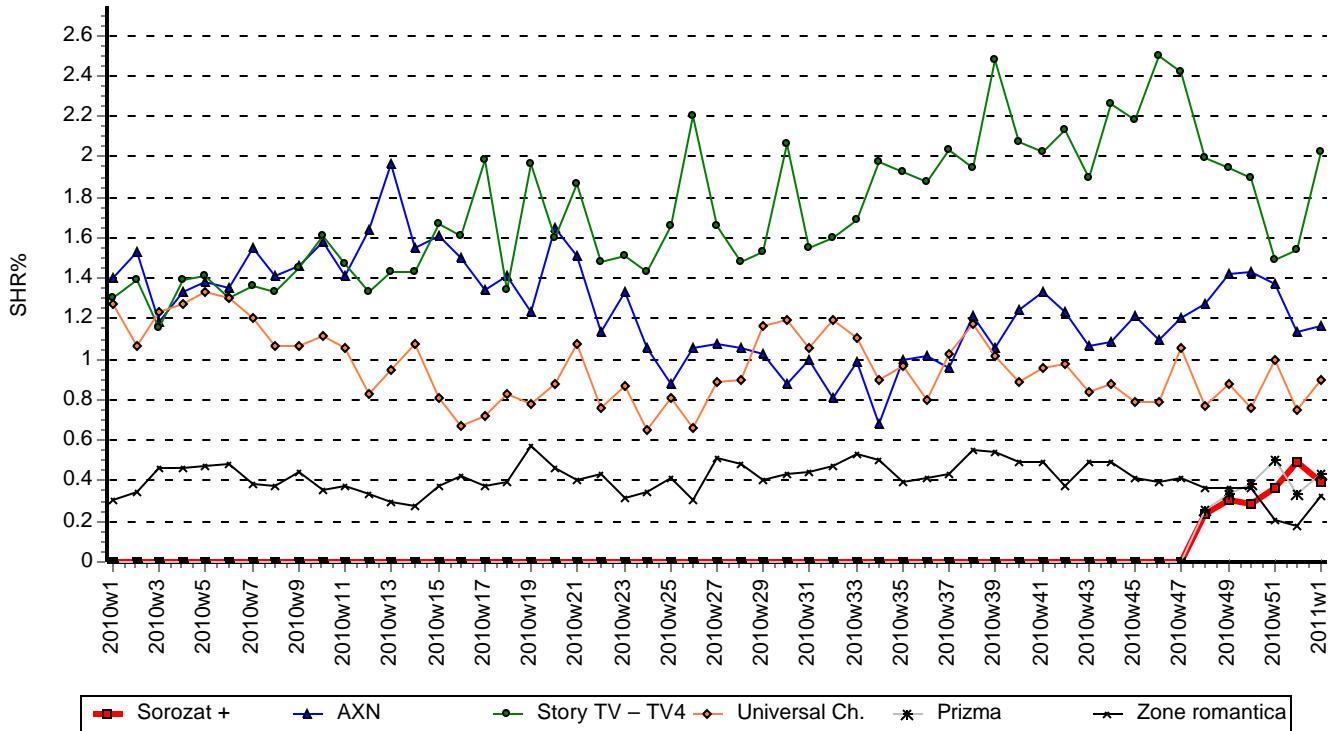

02:00-25:59

Channel	SHR%					Affinity (4+)				
	18-49	8-49 Female	18-49 Males	18-49 hw	8-39 Female	18-49	8-49 Female	18-49 Males	18-49 hw	8-39 Female
Sorozat +	0.4	0.6	0.2	0.5	0.5	103	153	53	146	120
AXN	1.2	1.3	1.0	1.2	1.3	100	116	84	120	112
Story TV – TV4	2.0	2.5	1.4	2.3	2.6	67	90	45	91	86
Universal Ch.	0.9	1.0	0.7	1.1	0.9	77	96	58	108	80
Prizma	0.4	0.4	0.4	0.4	0.4	120	127	113	139	117
Zone romantica	0.3	0.4	0.2	0.4	0.3	59	77	41	77	62

18-49 audience share, 02:00-25:59

Weekly TOP 5 - Sorozat+ and its competitors

18-49

Title	Channel	Date	Day	Start Time	End Time	AMR '000	AMR %	SHR %	Affinity (4+)
Varatlan utazás	Story TV –	03-01-11	Mon	16:03	16:58	61,210	1.4	6.7	105
Csillagkapu: atlantisz	AXN	09-01-11	Sun	11:00	11:51	59,398	1.4	7.0	156
Jakupcsek ... mert erdekel	Story TV –	09-01-11	Sun	19:30	19:54	58,732	1.4	2.8	67
Zambo jimmy emlékkoncert	Story TV –	09-01-11	Sun	20:01	21:53	56,971	1.3	2.6	55
A farm ahol elunk	Story TV –	03-01-11	Mon	17:04	18:00	56,089	1.3	4.7	117

At least 7 minutes long programmes. A program with more than one broadcast appears only once with the best episode.