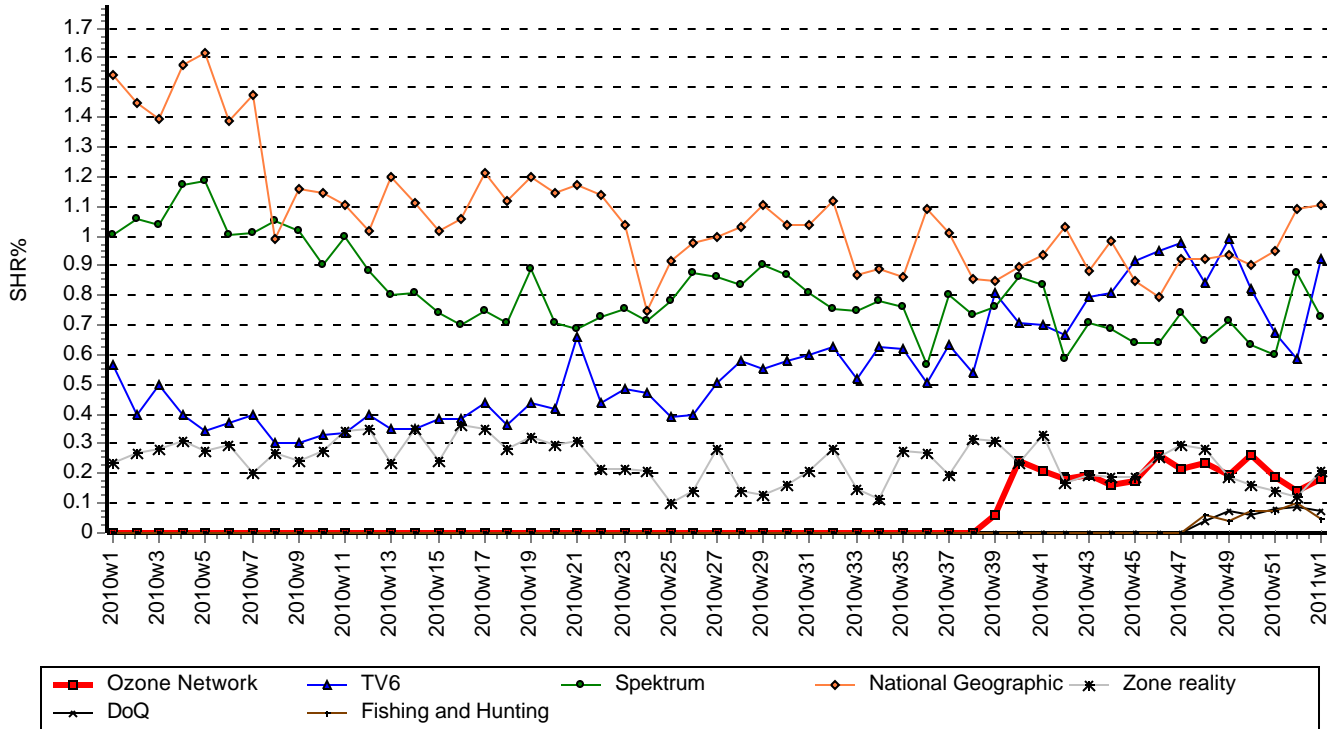

02:00-25:59

Channel	SHR%					Affinity (4+)				
	18-49	8-49 Female	18-49 Males	18-49 hw	18-39 Males	18-49	8-49 Female	18-49 Males	18-49 hw	18-39 Males
Ozone Network	0.2	0.2	0.2	0.1	0.2	104	92	115	53	96
TV6	0.9	0.6	1.3	0.5	1.5	139	89	187	88	185
Spektrum	0.7	0.5	1.0	0.7	0.8	88	64	112	107	75
National Geogr	1.1	0.8	1.4	1.0	1.3	104	81	127	109	102
Zone reality	0.2	0.3	0.1	0.3	0.1	90	133	48	156	29
DoQ	0.1	0.1	0.1	0.1	0.1	70	60	80	89	56
Fishing and Hu	0.0	0.1	0.0	0.1	0.0	57	70	44	83	49

18-49 audience share, 02:00-25:59

Weekly TOP 5 - Ozone N. and its competitors

18-49

Title	Channel	Date	Day	Start Time	End Time	AMR '000	AMR %	SHR %	Affinity (4+)
Lehetetlen kuldetes	TV6	04-01-11	Tue	19:05	19:57	35,765	0.8	2.0	148
Futurama	TV6	09-01-11	Sun	17:33	18:00	34,598	0.8	2.2	217
Kaliforniaba jottem	TV6	09-01-11	Sun	18:03	18:30	34,340	0.8	2.1	200
A simpson család	TV6	04-01-11	Tue	16:33	17:00	25,865	0.6	2.9	127
Star trek - voyager	TV6	08-01-11	Sat	20:01	20:54	25,477	0.6	1.3	196

Ozone Network - weekly TOP 10

18-49

Title	Channel	Date	Day	Start Time	End Time	AMR '000	AMR %	SHR %	Affinity (4+)
E-force	Ozone Ne:	04-01-11	Tue	08:33	08:56	12,621	0.3	3.2	107
Utazas a fold kozepontjaba	Ozone Ne:	09-01-11	Sun	14:05	14:55	9,564	0.2	0.9	148
9 milliard ember bolygoja	Ozone Ne:	04-01-11	Tue	10:05	10:58	9,283	0.2	2.0	197
A 20. szazad nagy katasztrofai	Ozone Ne:	07-01-11	Fri	22:35	23:31	8,506	0.2	0.6	154
A tenger varosa	Ozone Ne:	09-01-11	Sun	20:05	20:53	8,495	0.2	0.4	114
Ecopolis	Ozone Ne:	07-01-11	Fri	21:05	21:55	8,326	0.2	0.4	144
Veszforgatokonyv	Ozone Ne:	05-01-11	Wed	18:05	18:54	8,270	0.2	0.6	208
Viharjelzes	Ozone Ne:	07-01-11	Fri	22:05	22:28	7,976	0.2	0.5	148
Kincsek a szemetben	Ozone Ne:	09-01-11	Sun	18:05	18:56	7,384	0.2	0.4	148
Tulelotabor civileknek	Ozone Ne:	04-01-11	Tue	23:35	24:26	7,201	0.2	0.9	212

At least 7 minutes long programmes. A program with more than one broadcast appears only once with the best episode.