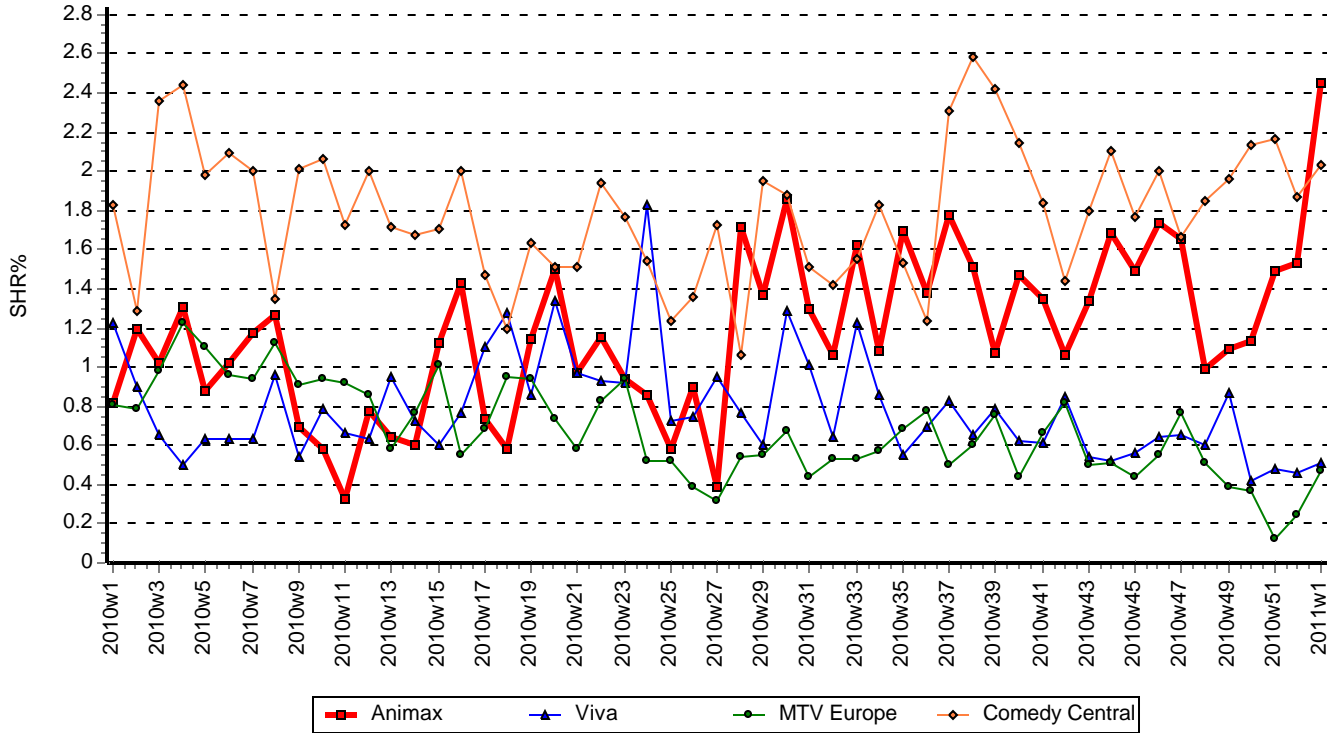

20:00-23:59

Channel	SHR%					Affinity (4+)				
	15-24	M 15-24	18-24	13-17	4-14	15-24	M 15-24	18-24	13-17	4-14
Animax	2.4	4.4	2.2	2.0	1.3	387	676	345	340	226
Viva	0.5	0.4	0.3	1.2	0.6	164	135	87	405	233
MTV Europe	0.5	0.6	0.5	0.9	0.4	204	267	205	415	180
Comedy Centr	2.0	2.8	2.1	1.9	0.9	181	240	187	183	90

15-24 audience share, 20:00-23:59

Weekly TOP 5 - Animax and its competitors

15-24

Title	Channel	Date	Day	Start Time	End Time	AMR '000	AMR %	SHR %	Affinity (4+)
Family guy	Comedy C.	05-01-11	Wed	22:30	22:55	22,277	1.9	7.5	439
A cleveland show	Comedy C.	04-01-11	Tue	21:35	21:59	18,704	1.6	5.6	306
Igy jartam anyatokkal	Comedy C.	03-01-11	Mon	21:30	21:53	17,639	1.5	5.8	305
A simpson család	Comedy C.	04-01-11	Tue	20:45	21:09	13,126	1.1	3.7	267
South park	Comedy C.	03-01-11	Mon	22:00	22:25	12,965	1.1	4.8	332

At least 7 minutes long programmes. A program with more than one broadcast appears only once with the best episode. There is no program database for Animax.