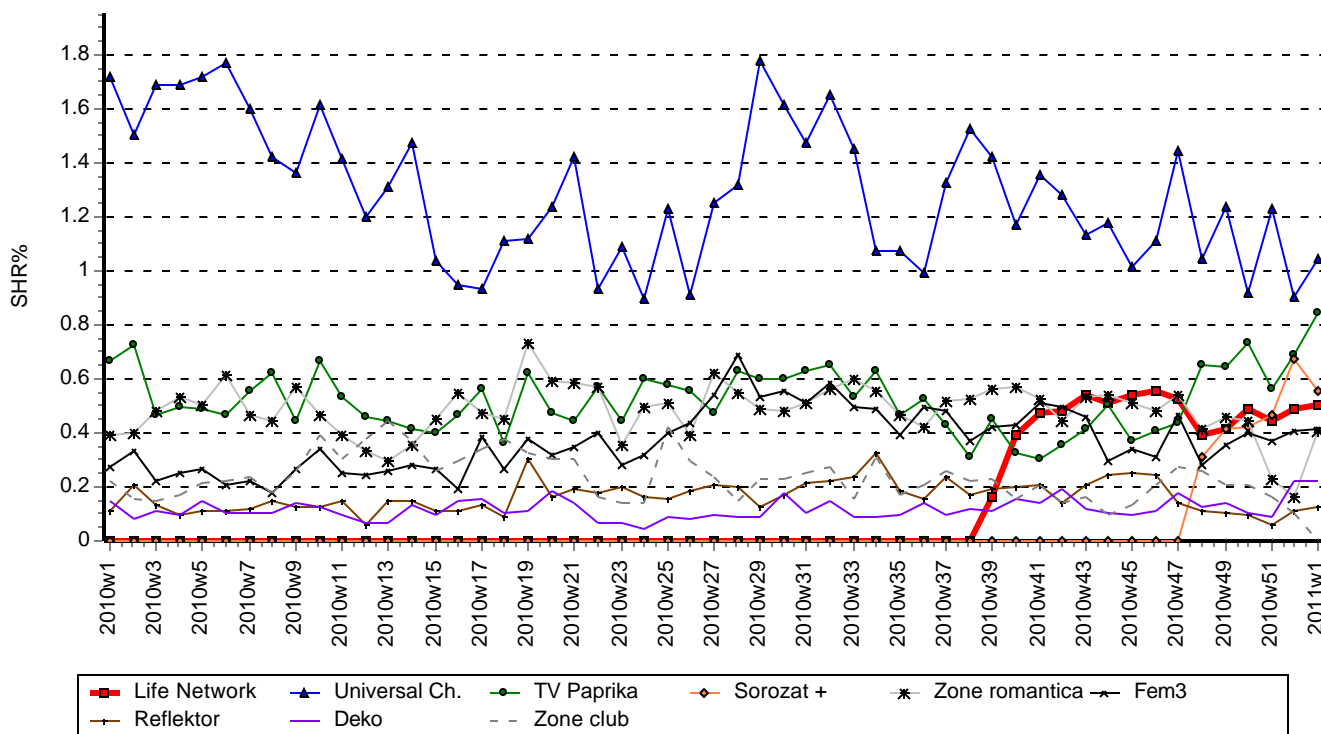

02:00-25:59

Channel	SHR%					Affinity (4+)				
	18-49	8-49 Female	18-49 Males	18-49 hw	8-39 Female	18-49	8-49 Female	18-49 Males	18-49 hw	8-39 Female
Life Network	0.4	0.5	0.3	0.5	0.5	102	141	63	141	141
Universal Ch.	0.9	1.0	0.7	1.1	0.9	77	96	58	108	80
TV Paprika	0.7	0.8	0.5	0.8	0.9	109	148	70	155	150
Sorozat +	0.4	0.6	0.2	0.5	0.5	103	153	53	146	120
Zone romantica:	0.3	0.4	0.2	0.4	0.3	59	77	41	77	62
Fem3	0.4	0.4	0.3	0.4	0.4	88	102	74	105	95
Reflektor	0.1	0.1	0.1	0.1	0.1	90	113	68	128	84
Deko	0.2	0.2	0.1	0.2	0.2	87	120	54	134	95
Zone club	0.0	0.0	0.0	0.0	0.0	0	0	0	0	0

18-49 Females audience share, 02:00-25:59

Weekly TOP 5 - Life N. and its competitors

Title	Channel	Date	Day	Start Time	End Time	AMR '000	AMR %	SHR %	Affinity (4+)
Ha ciki ha nem: beteg vagy!	Life Netwc	03-01-11	Mon	22:00	22:54	22,056	1.0	2.7	190
Az ember akin nem fog az ido	Life Netwc	07-01-11	Fri	21:00	21:52	16,334	0.8	1.4	222
Ciki tini testek	Life Netwc	04-01-11	Tue	21:00	21:55	12,659	0.6	1.1	195
Hal a tortan	Fem3	05-01-11	Wed	17:53	18:43	12,082	0.6	1.5	176
Szexfelugyelok	Life Netwc	03-01-11	Mon	23:00	23:46	11,193	0.5	2.3	165

Life Network - weekly TOP 10

Title	Channel	Date	Day	Start Time	End Time	AMR '000	AMR %	SHR %	Affinity (4+)
Ha ciki ha nem: beteg vagy!	Life Netwc	03-01-11	Mon	22:00	22:54	22,056	1.0	2.7	190
Az ember akin nem fog az ido	Life Netwc	07-01-11	Fri	21:00	21:52	16,334	0.8	1.4	222
Ciki tini testek	Life Netwc	04-01-11	Tue	21:00	21:55	12,659	0.6	1.1	195
Szexfelugyelok	Life Netwc	03-01-11	Mon	23:00	23:46	11,193	0.5	2.3	165
Dobbenetes testek	Life Netwc	03-01-11	Mon	20:00	20:53	9,172	0.4	0.8	147
Hogyan legyunk jo nok?	Life Netwc	09-01-11	Sun	14:00	14:21	8,876	0.4	1.7	288
Dobbenetes fogyasok	Life Netwc	03-01-11	Mon	15:59	16:54	8,127	0.4	1.5	295
Halalbiztos diagnozis	Life Netwc	03-01-11	Mon	13:59	14:53	7,498	0.4	2.0	281
Life magazin - Ilfe	Life Netwc	06-01-11	Thu	23:45	24:07	7,251	0.3	1.7	423
Csodabogarak	Life Netwc	03-01-11	Mon	17:00	17:53	7,107	0.3	1.0	244

At least 7 minutes long programmes. A program with more than one broadcast appears only once with the best episode.