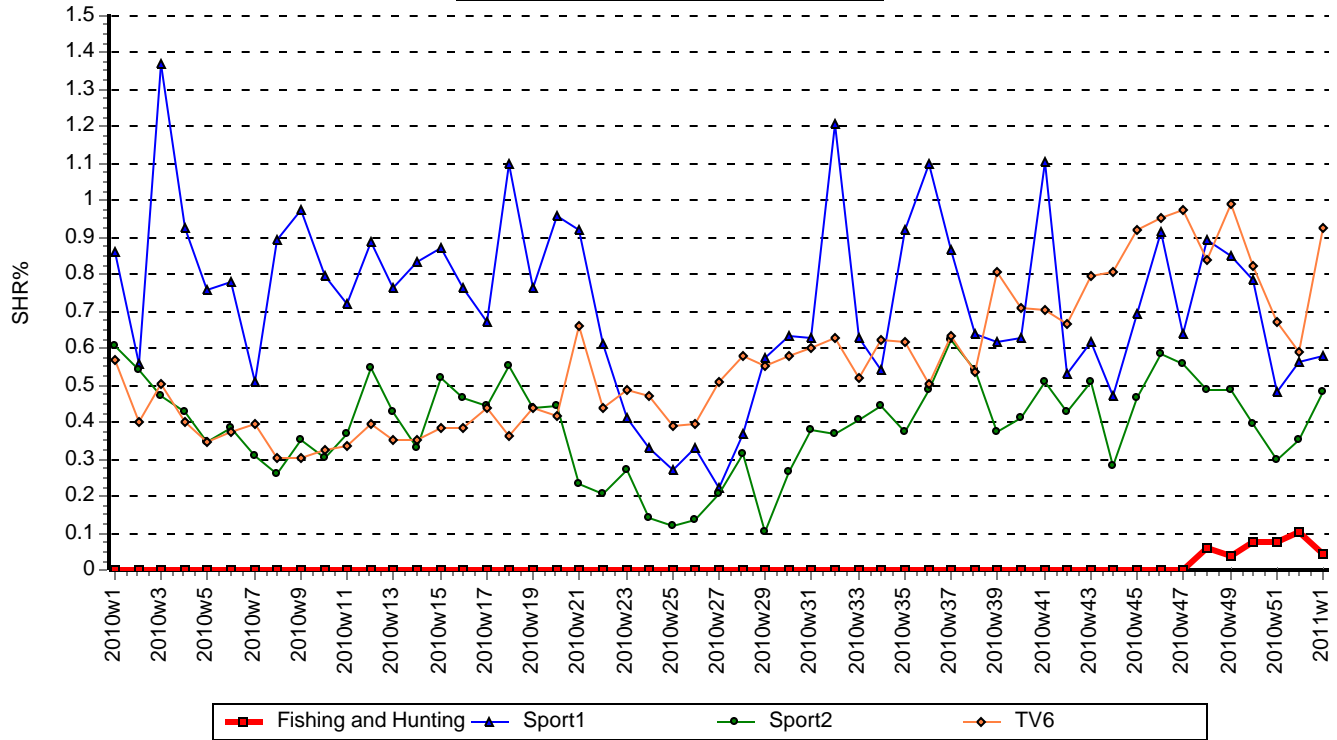

02:00-25:59

Channel	SHR%					Affinity (4+)				
	18-49	8-49 Female	18-49 Males	18-49 hw	18-59 AB pp	18-49	8-49 Female	18-49 Males	18-49 hw	18-59 AB pp
Fishing and Hu	0.0	0.1	0.0	0.1	0.1	57	70	44	83	83
Sport1	0.6	0.3	0.9	0.4	0.8	92	53	130	74	115
Sport2	0.5	0.2	0.8	0.3	0.5	120	62	177	90	122
TV6	0.9	0.6	1.3	0.5	0.8	139	89	187	88	116

18-49 audience share, 02:00-25:59

Weekly TOP 5 - F&H and its competitors

18-49

Title	Channel	Date	Day	Start Time	End Time	AMR '000	AMR %	SHR %	Affinity (4+)
Lehetetlen kuldetes	TV6	04-01-11	Tue	19:05	19:57	35,765	0.8	2.0	148
Futurama	TV6	09-01-11	Sun	17:33	18:00	34,598	0.8	2.2	217
Kaliforniaba jottem	TV6	09-01-11	Sun	18:03	18:30	34,340	0.8	2.1	200
A simpson család	TV6	04-01-11	Tue	16:33	17:00	25,865	0.6	2.9	127
Star trek - voyager	TV6	08-01-11	Sat	20:01	20:54	25,477	0.6	1.3	196

At least 7 minutes long programmes. A program with more than one broadcast appears only once with the best episode.