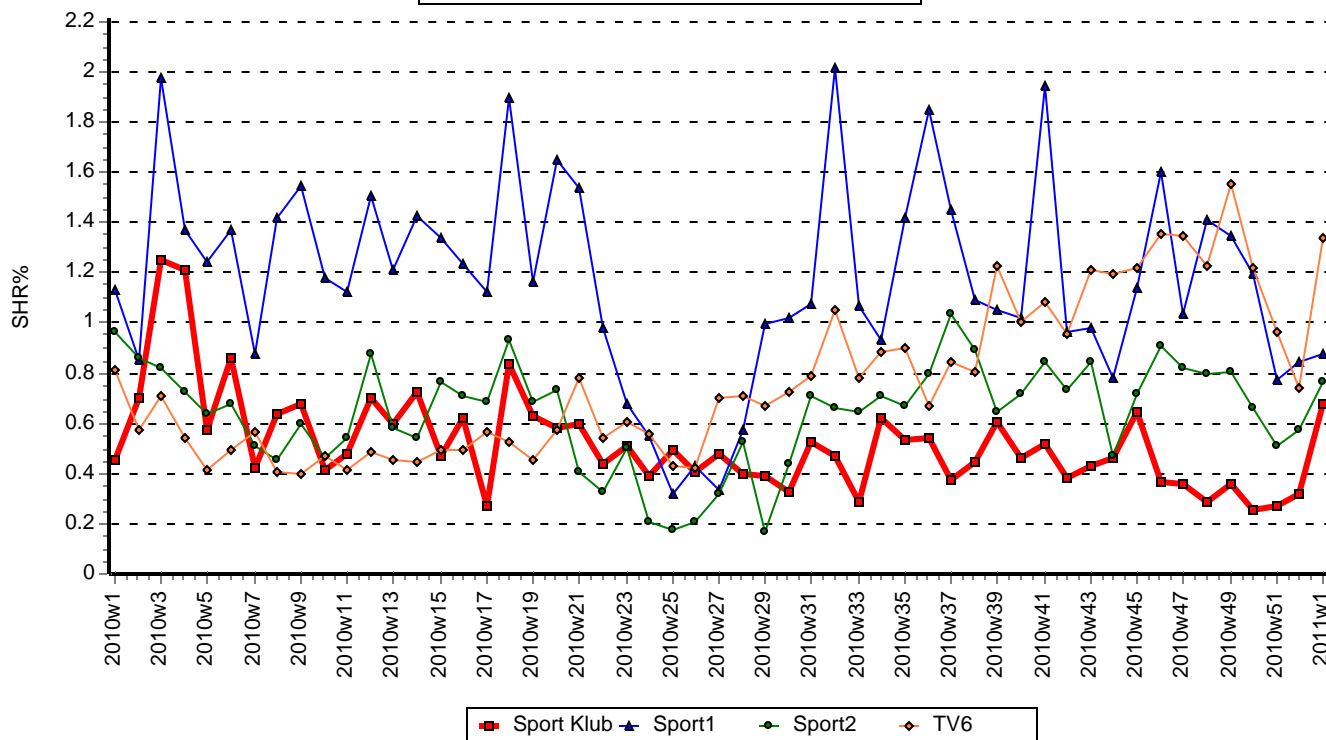

02:00-25:59

Channel	SHR%					Affinity (4+)					
	18-49 Males	18-39 Males	18-24 Males	ABC p1	8-49 ABC p1	18-49	18-39 Males	18-24 Males	ABC p1	8-49 ABC p1	18-49
Sport Klub	0.7	0.7	0.7	0.4	0.4	143	134	150	89	99	99
Sport1	0.9	1.0	0.9	0.6	0.6	130	130	148	86	92	92
Sport2	0.8	0.9	0.7	0.6	0.5	177	179	171	130	120	120
TV6	1.3	1.5	1.0	1.0	0.9	187	185	153	140	139	139

18-49 Males audience share, 02:00-25:59

Weekly TOP 5 - SportKlub and its competitors

Title	Channel	Date	Day	Start Time	End Time	AMR '000	AMR %	SHR %	Affinity (4+)
Kaliforniaba jottem	TV6	09-01-11	Sun	18:03	18:30	30,815	1.4	3.7	356
Futurama	TV6	09-01-11	Sun	17:33	18:00	29,465	1.4	3.8	366
Texas kiralyai	TV6	05-01-11	Wed	17:04	17:31	19,698	0.9	4.2	343
Lehetetlen kuldetes	TV6	09-01-11	Sun	19:04	19:57	18,792	0.9	1.9	206
A simpson család	TV6	09-01-11	Sun	16:02	16:28	18,542	0.9	2.7	283

Toplists are filtered to only sport programs. Including multiple appearances.
At least 7 minutes long programmes. There is no program database for SportKlub.