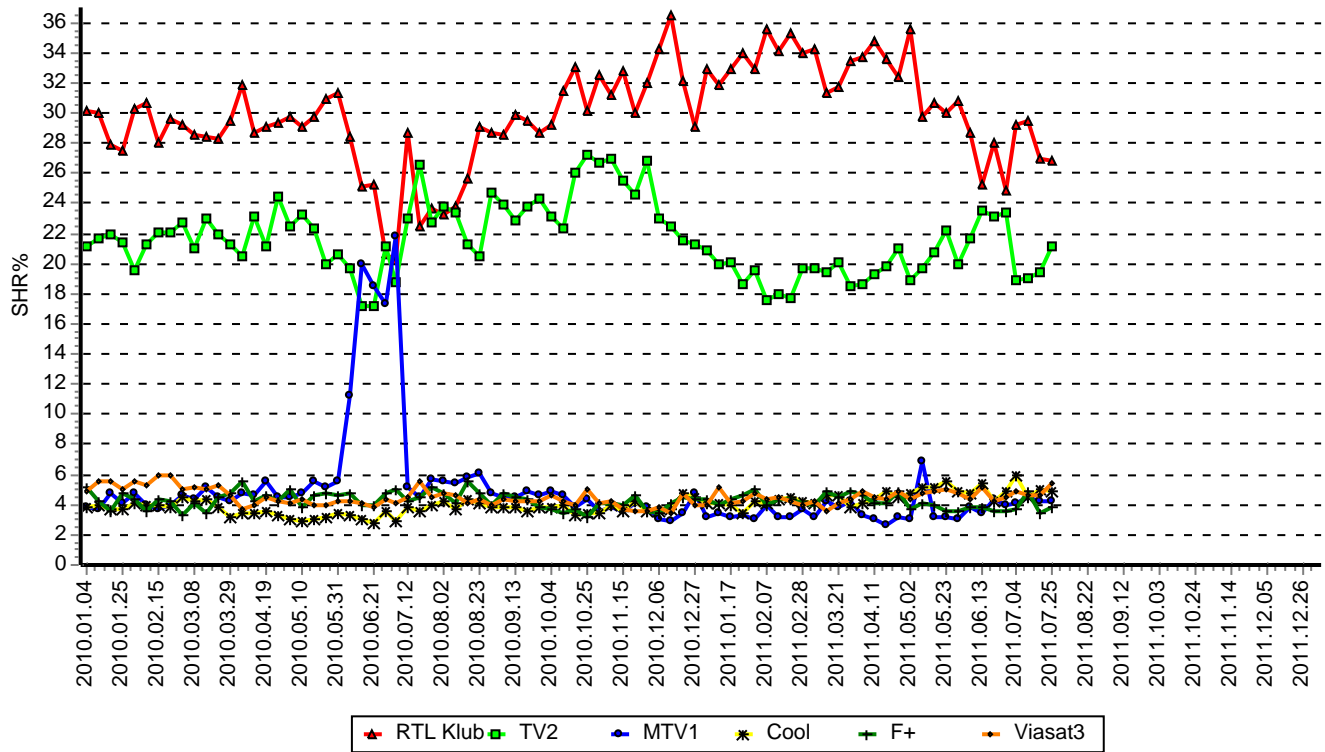

* Programs with more than 1 broadcast appear only once with the best rated episode

Channel	Count
TV2	7
RTL Klub	13

02:00-25:59 / 18-49					
	MTV1	Viasat3	TV2	RTL Klub	R-Time ch
Jun '10	12.3	4.7	16.3	20.6	10.8
Jul '10	7.2	5.1	18.3	18.7	11.7
Aug '10	4.9	4.8	18.7	19.3	12.4
Sep '10	3.8	5.2	19.7	21.3	12.0
Oct '10	3.9	4.9	21.4	22.6	11.6
Nov '10	3.6	4.6	21.3	23.4	12.3
Dec '10	3.5	4.8	20.2	23.4	13.6
2010 average	5.5	4.9	19.5	21.5	12.1
Jan '11	3.5	5.2	18.1	21.5	14.2
Feb '11	3.2	5.1	17.1	23.2	14.6
Mar '11	3.5	4.6	17.5	22.6	15.0
Apr '11	3.1	4.4	17.2	23.9	15.1
May '11	3.5	4.5	17.9	22.8	15.4
Jun '11	3.4	4.4	18.2	20.5	15.9
Week 30	4.4	4.8	16.2	20.1	15.2

19:00-22:59 / 18-49					
	MTV1	Viasat3	TV2	RTL Klub	R-Time ch
Jun '10	14.8	4.1	18.6	26.5	10.3
Jul '10	10.3	4.7	22.5	23.4	11.2
Aug '10	5.7	4.4	22.4	25.7	11.7
Sep '10	4.5	4.3	23.4	29.4	10.8
Oct '10	4.5	4.2	25.1	30.6	9.9
Nov '10	3.8	3.9	25.9	31.4	10.8
Dec '10	3.5	4.0	22.9	33.3	12.1
2010 average	6.5	4.2	23.1	28.9	11.0
Jan '11	3.3	4.2	20.0	32.6	12.9
Feb '11	3.3	4.5	18.2	34.6	13.5
Mar '11	3.9	4.1	19.6	32.6	13.7
Apr '11	3.0	4.6	19.2	33.7	13.8
May '11	4.0	4.7	20.8	31.4	14.2
Jun '11	3.7	4.7	22.2	27.8	14.5
Week 30	4.3	5.4	21.2	26.8	14.5

02:00-25:59 / A4+					
	MTV1	Viasat3	TV2	RTL Klub	R-Time ch
Jun '10	15.6	3.5	16.3	20.6	8.8
Jul '10	11.6	3.7	17.5	19.0	9.4
Aug '10	10.2	3.7	18.7	18.6	9.6
Sep '10	8.2	4.0	20.0	21.5	9.4
Oct '10	8.5	3.7	21.4	21.5	9.6
Nov '10	7.9	3.5	21.9	22.2	9.8
Dec '10	7.9	3.8	20.7	22.0	11.2
2010 average	9.8	3.7	19.6	20.9	9.7
Jan '11	7.7	4.2	19.3	20.7	11.8
Feb '11	7.5	4.1	19.1	21.9	11.8
Mar '11	7.7	3.5	19.7	21.8	12.2
Apr '11	7.2	3.1	18.7	23.5	12.4
May '11	7.5	3.1	19.9	22.2	13.0
Jun '11	7.2	3.1	20.2	19.0	13.6
Week 30	8.6	3.5	18.0	18.4	12.8

02:00-25:59
A18-49, SHR%

19:00-22:59
A18-49, SHR%

02:00-25:59
A18-49, SHR%

19:00-22:59
A18-49, SHR%