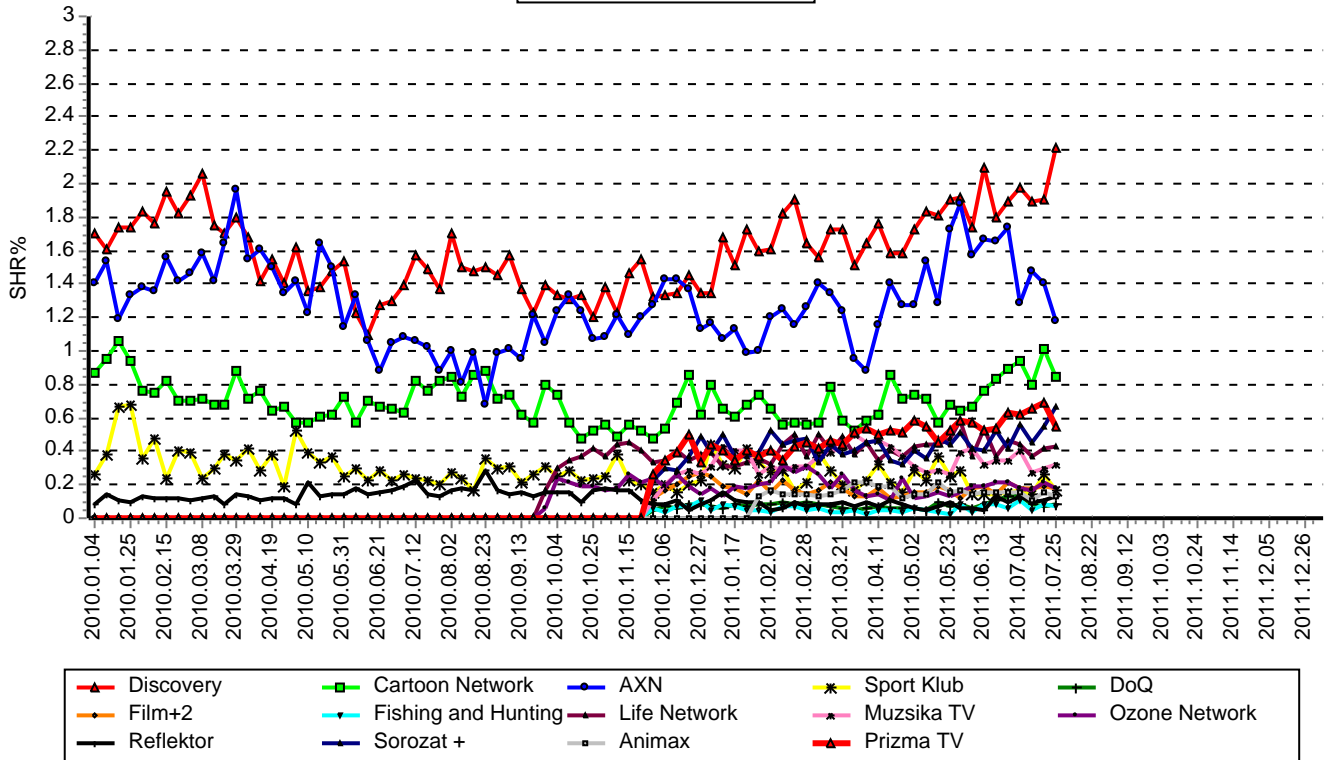

19:00-22:59 / A4+					
	MTV1	Viasat3	TV2	RTL Klub	R-Time ch
Jun '10	17.8	3.2	18.3	25.1	8.2
Jul '10	15.5	3.5	19.7	22.8	8.6
Aug '10	12.2	3.4	20.8	23.1	9.0
Sep '10	9.2	3.3	22.1	28.5	8.5
Oct '10	9.5	3.2	23.5	28.5	8.6
Nov '10	8.2	3.1	24.7	29.4	9.1
Dec '10	8.0	3.4	22.8	29.9	10.5
2010 average	11.2	3.3	21.9	27.0	9.0
Jan '11	7.6	3.6	19.8	29.8	11.4
Feb '11	7.6	3.6	19.0	31.3	11.6
Mar '11	7.9	3.0	20.4	30.2	11.9
Apr '11	7.2	3.0	19.2	32.2	11.9
May '11	7.9	3.1	21.4	30.1	12.2
Jun '11	7.6	3.2	22.9	25.0	12.5
Week 30	8.9	3.9	20.3	24.3	12.4

02:00-25:59
A18-49, SHR%

19:00-22:59
A18-49, SHR%

02:00-25:59
A18-49, SHR%

19:00-22:59
A18-49, SHR%