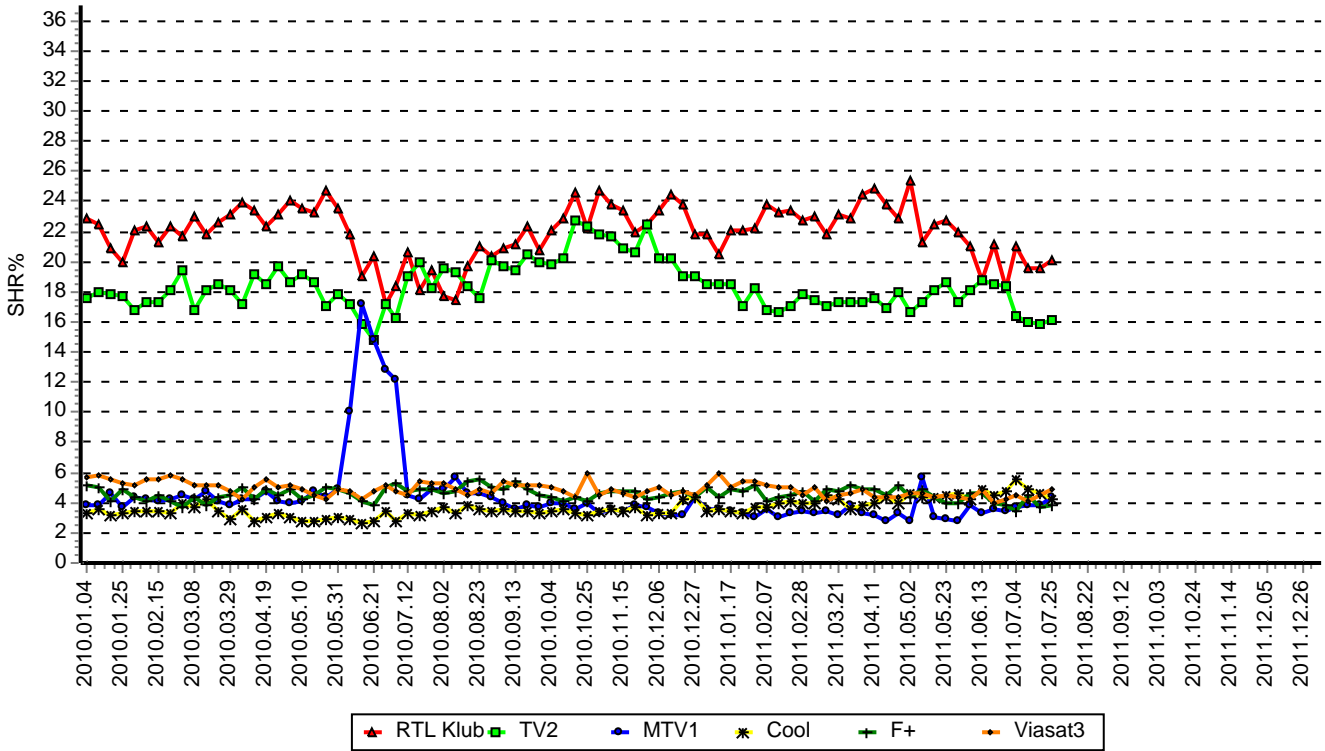

02:00-25:59
A18-49, SHR%