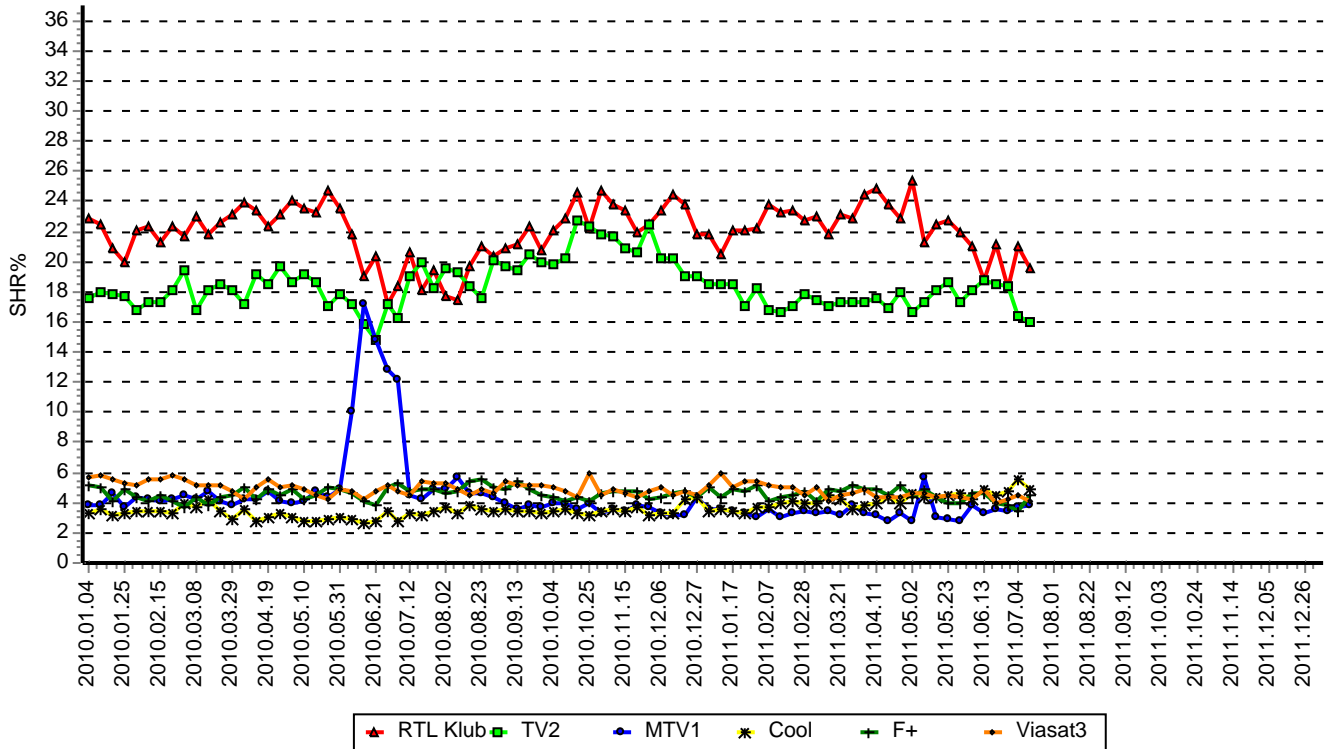

02:00-25:59
A18-49, SHR%