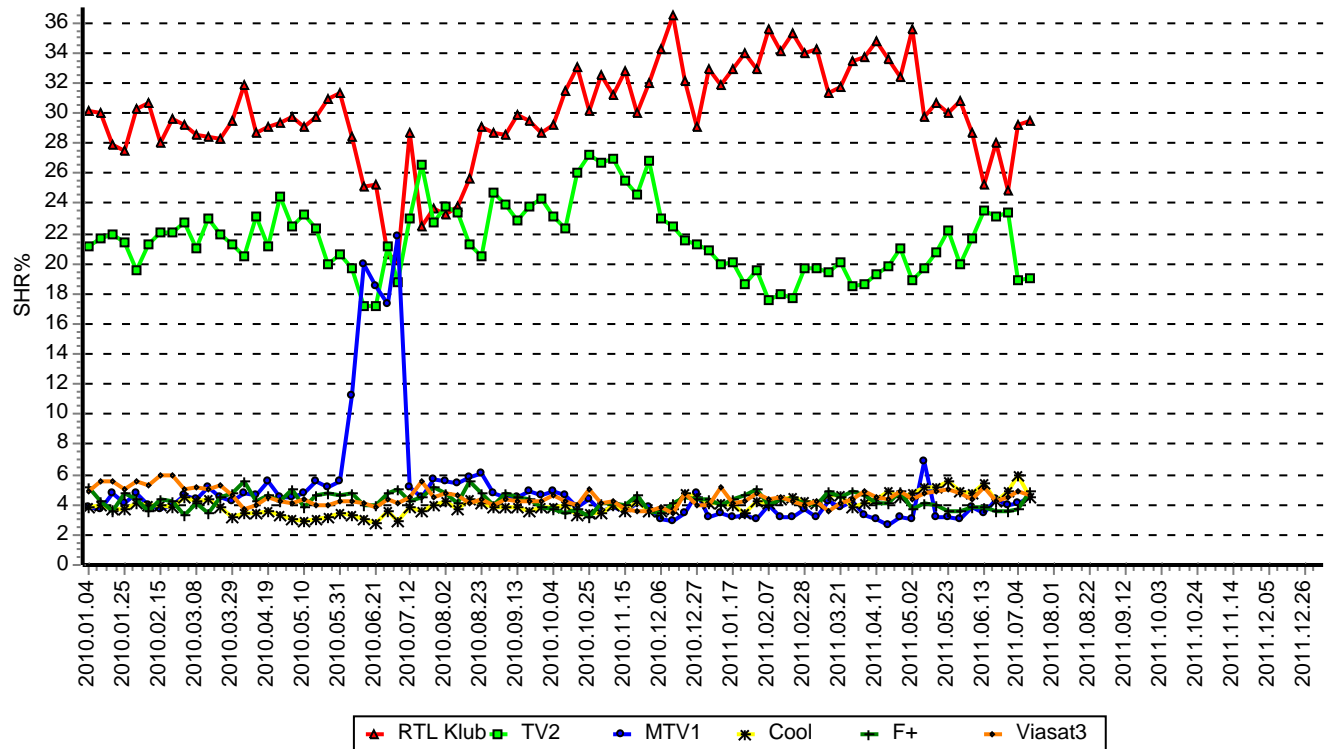

\* Programs with more than 1 broadcast appear only once with the best rated episode

<b>Channel</b>	<b>Count</b>
TV2	7
RTL Klub	13

02:00-25:59 / 18-49					
	MTV1	Viasat3	TV2	RTL Klub	R-Time ch
Jun '10	12.3	4.7	16.3	20.6	10.8
Jul '10	7.2	5.1	18.3	18.7	11.7
Aug '10	4.9	4.8	18.7	19.3	12.4
Sep '10	3.8	5.2	19.7	21.3	12.0
Oct '10	3.9	4.9	21.4	22.6	11.6
Nov '10	3.6	4.6	21.3	23.4	12.3
Dec '10	3.5	4.8	20.2	23.4	13.6
2010 average	5.5	4.9	19.5	21.5	12.1
Jan '11	3.5	5.2	18.1	21.5	14.2
Feb '11	3.2	5.1	17.1	23.2	14.6
Mar '11	3.5	4.6	17.5	22.6	15.0
Apr '11	3.1	4.4	17.2	23.9	15.1
May '11	3.5	4.5	17.9	22.8	15.4
Jun '11	3.4	4.4	18.2	20.5	15.9
Week 28	<b>3.8</b>	<b>4.1</b>	<b>16.0</b>	<b>19.6</b>	<b>16.1</b>

19:00-22:59 / 18-49					
	MTV1	Viasat3	TV2	RTL Klub	R-Time ch
Jun '10	14.8	4.1	18.6	26.5	10.3
Jul '10	10.3	4.7	22.5	23.4	11.2
Aug '10	5.7	4.4	22.4	25.7	11.7
Sep '10	4.5	4.3	23.4	29.4	10.8
Oct '10	4.5	4.2	25.1	30.6	9.9
Nov '10	3.8	3.9	25.9	31.4	10.8
Dec '10	3.5	4.0	22.9	33.3	12.1
2010 average	6.5	4.2	23.1	28.9	11.0
Jan '11	3.3	4.2	20.0	32.6	12.9
Feb '11	3.3	4.5	18.2	34.6	13.5
Mar '11	3.9	4.1	19.6	32.6	13.7
Apr '11	3.0	4.6	19.2	33.7	13.8
May '11	4.0	4.7	20.8	31.4	14.2
Jun '11	3.7	4.7	22.2	27.8	14.5
Week 28	<b>4.5</b>	<b>4.6</b>	<b>19.0</b>	<b>29.5</b>	<b>14.9</b>

02:00-25:59 / A4+					
	MTV1	Viasat3	TV2	RTL Klub	R-Time ch
Jun '10	15.6	3.5	16.3	20.6	8.8
Jul '10	11.6	3.7	17.5	19.0	9.4
Aug '10	10.2	3.7	18.7	18.6	9.6
Sep '10	8.2	4.0	20.0	21.5	9.4
Oct '10	8.5	3.7	21.4	21.5	9.6
Nov '10	7.9	3.5	21.9	22.2	9.8
Dec '10	7.9	3.8	20.7	22.0	11.2
2010 average	9.8	3.7	19.6	20.9	9.7
Jan '11	7.7	4.2	19.3	20.7	11.8
Feb '11	7.5	4.1	19.1	21.9	11.8
Mar '11	7.7	3.5	19.7	21.8	12.2
Apr '11	7.2	3.1	18.7	23.5	12.4
May '11	7.5	3.1	19.9	22.2	13.0
Jun '11	7.2	3.1	20.2	19.0	13.6
Week 28	<b>8.1</b>	<b>3.0</b>	<b>16.9</b>	<b>18.7</b>	<b>13.5</b>

02:00-25:59  
A18-49, SHR%

19:00-22:59  
A18-49, SHR%

02:00-25:59  
A18-49, SHR%

19:00-22:59  
A18-49, SHR%