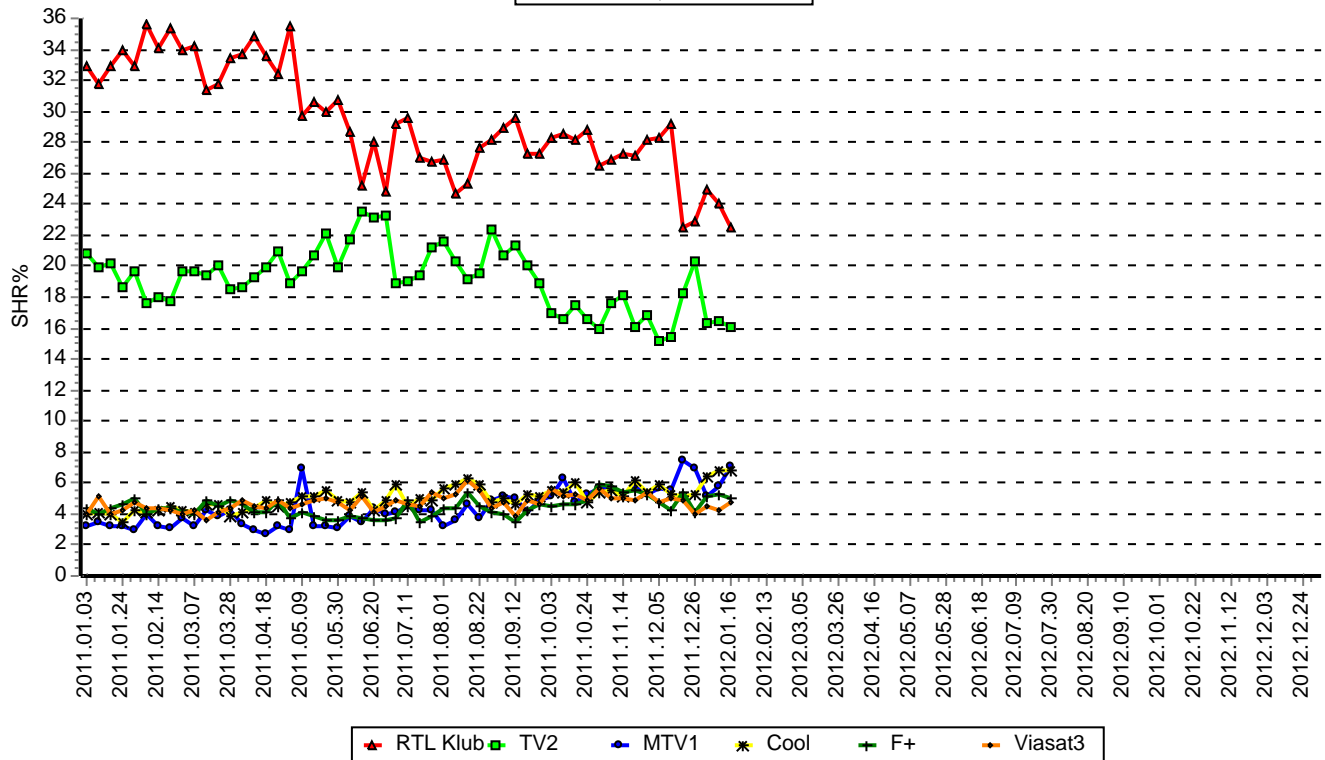

19:00-22:59
A18-49, SHR%