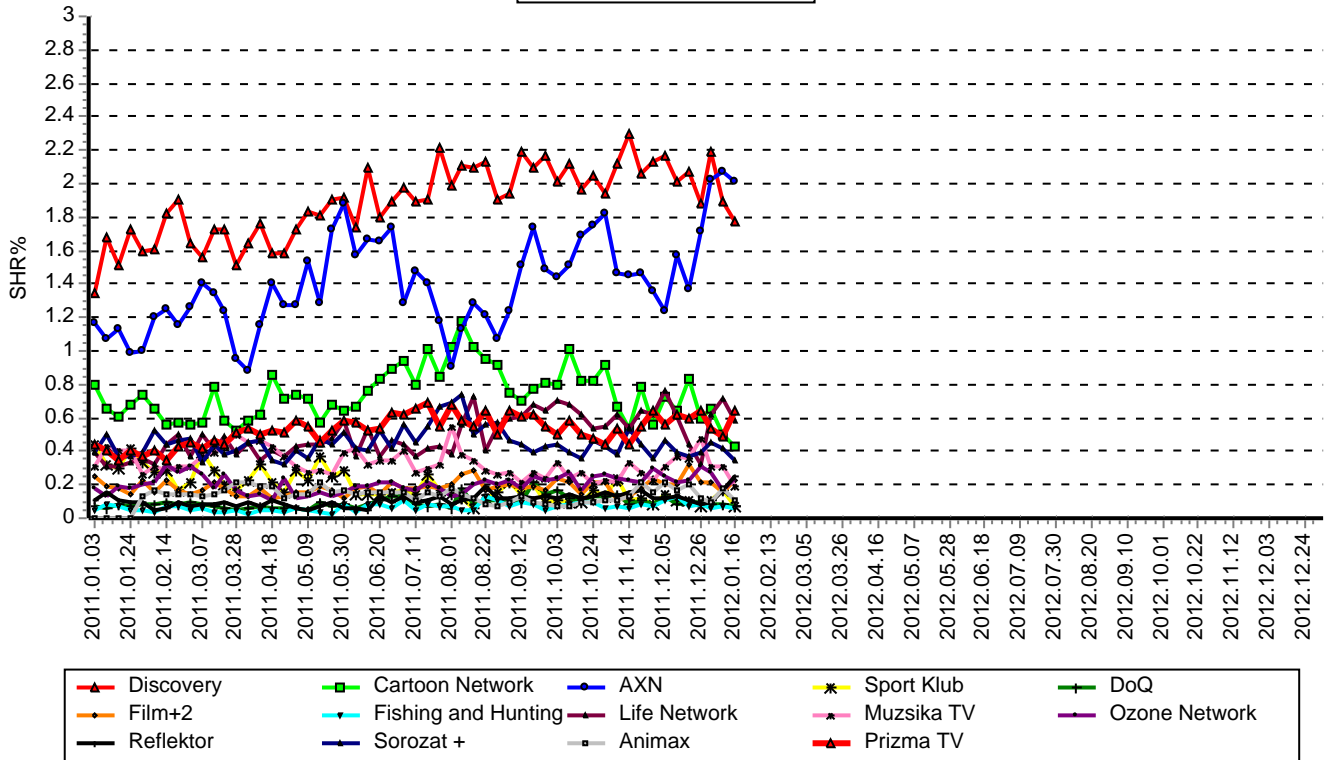

19:00-22:59 / A4+					
	MTV1	Viasat3	TV2	RTL Klub	R-Time ch
Dec '10	8.0	3.4	22.8	29.9	10.5
Jan '11	7.6	3.6	19.8	29.8	11.4
Feb '11	7.6	3.6	19.0	31.3	11.6
Mar '11	7.9	3.0	20.4	30.2	11.9
Apr '11	7.2	3.0	19.2	32.2	11.9
May '11	7.9	3.1	21.4	30.1	12.2
Jun '11	7.6	3.2	22.9	25.0	12.5
Jul '11	9.2	3.3	19.3	25.2	12.6
Aug '11	8.3	3.7	20.5	23.5	13.5
Sep '11	9.0	3.1	20.4	26.5	12.7
Oct '11	8.7	3.5	17.7	27.8	13.2
Nov '11	9.2	3.7	17.1	27.0	14.0
Dec '11	10.9	3.3	17.1	25.3	13.3
2011 average	8.4	3.3	19.5	27.9	12.5
Week 3	10.4	3.3	17.5	23.0	14.2

02:00-25:59
A18-49, SHR%

19:00-22:59
A18-49, SHR%

02:00-25:59
A18-49, SHR%

19:00-22:59
A18-49, SHR%