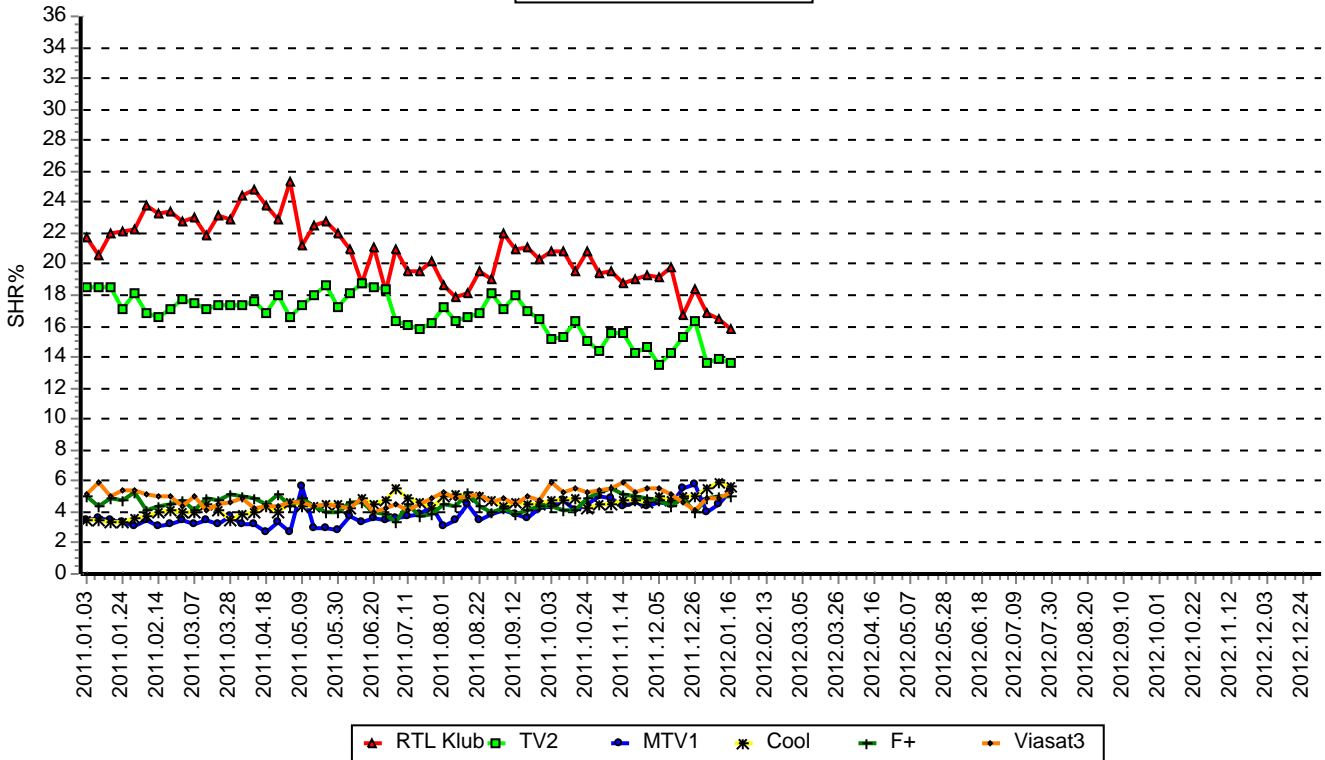

02:00-25:59
A18-49, SHR%