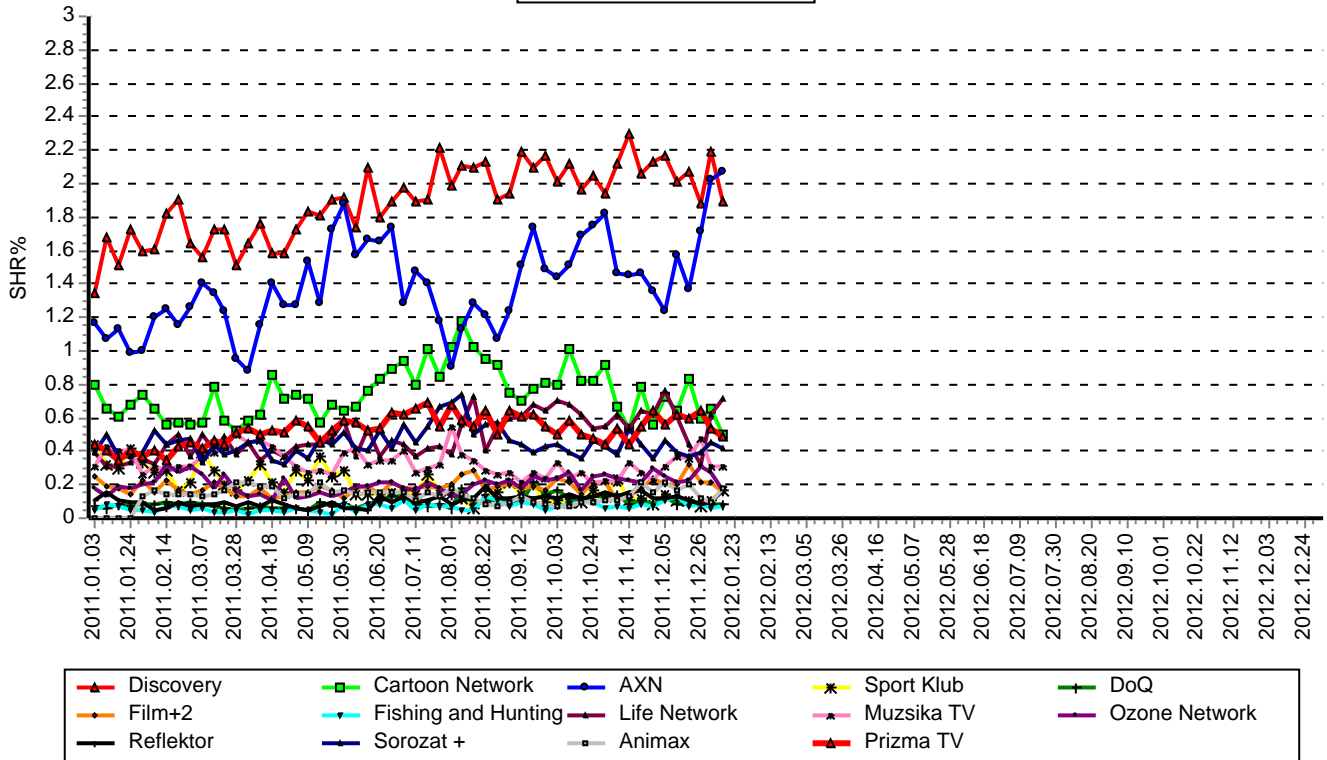

19:00-22:59 / A4+					
	MTV1	Viasat3	TV2	RTL Klub	R-Time ch
Dec '10	8.0	3.4	22.8	29.9	10.5
Jan '11	7.6	3.6	19.8	29.8	11.4
Feb '11	7.6	3.6	19.0	31.3	11.6
Mar '11	7.9	3.0	20.4	30.2	11.9
Apr '11	7.2	3.0	19.2	32.2	11.9
May '11	7.9	3.1	21.4	30.1	12.2
Jun '11	7.6	3.2	22.9	25.0	12.5
Jul '11	9.2	3.3	19.3	25.2	12.6
Aug '11	8.3	3.7	20.5	23.5	13.5
Sep '11	9.0	3.1	20.4	26.5	12.7
Oct '11	8.7	3.5	17.7	27.8	13.2
Nov '11	9.2	3.7	17.1	27.0	14.0
Dec '11	10.9	3.3	17.1	25.3	13.3
2011 average	8.4	3.3	19.5	27.9	12.5
Week 2	9.6	3.2	16.6	24.3	14.8

02:00-25:59
A18-49, SHR%

19:00-22:59
A18-49, SHR%

02:00-25:59
A18-49, SHR%

19:00-22:59
A18-49, SHR%