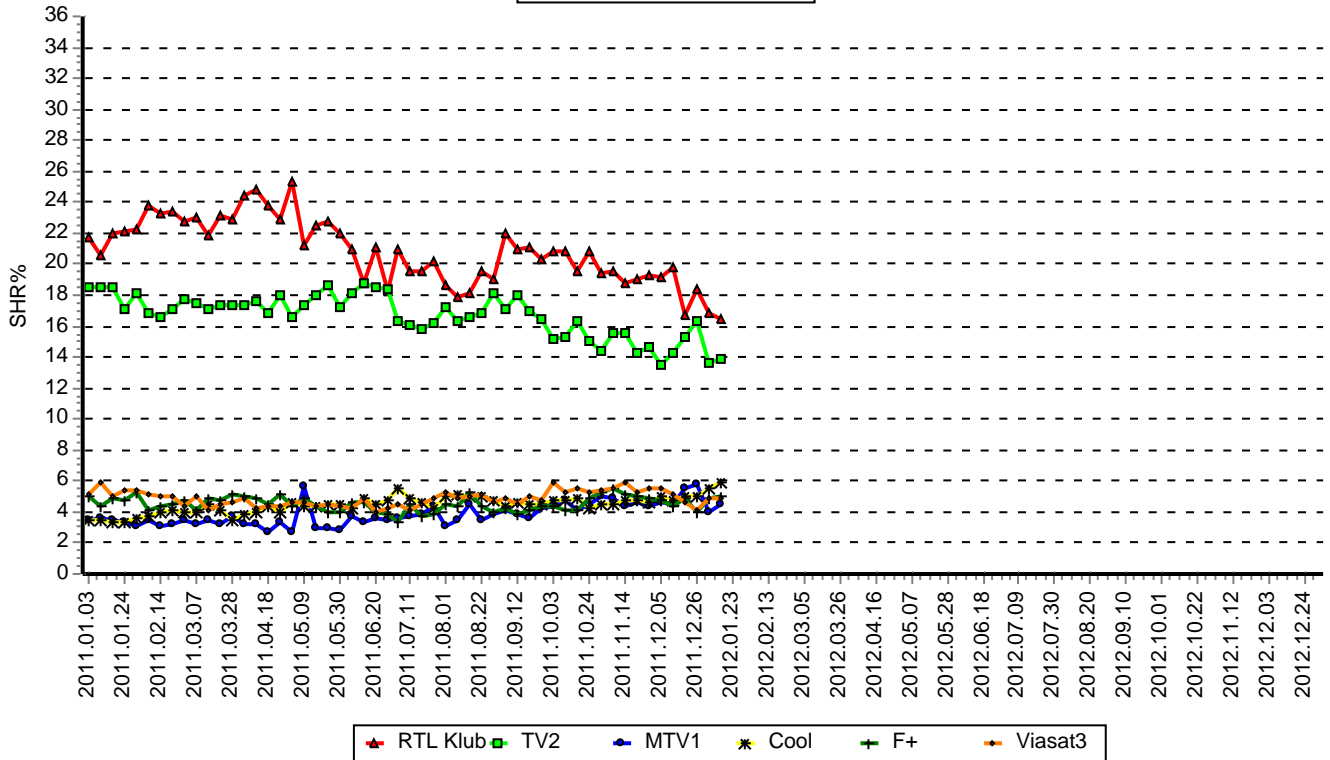

02:00-25:59
A18-49, SHR%