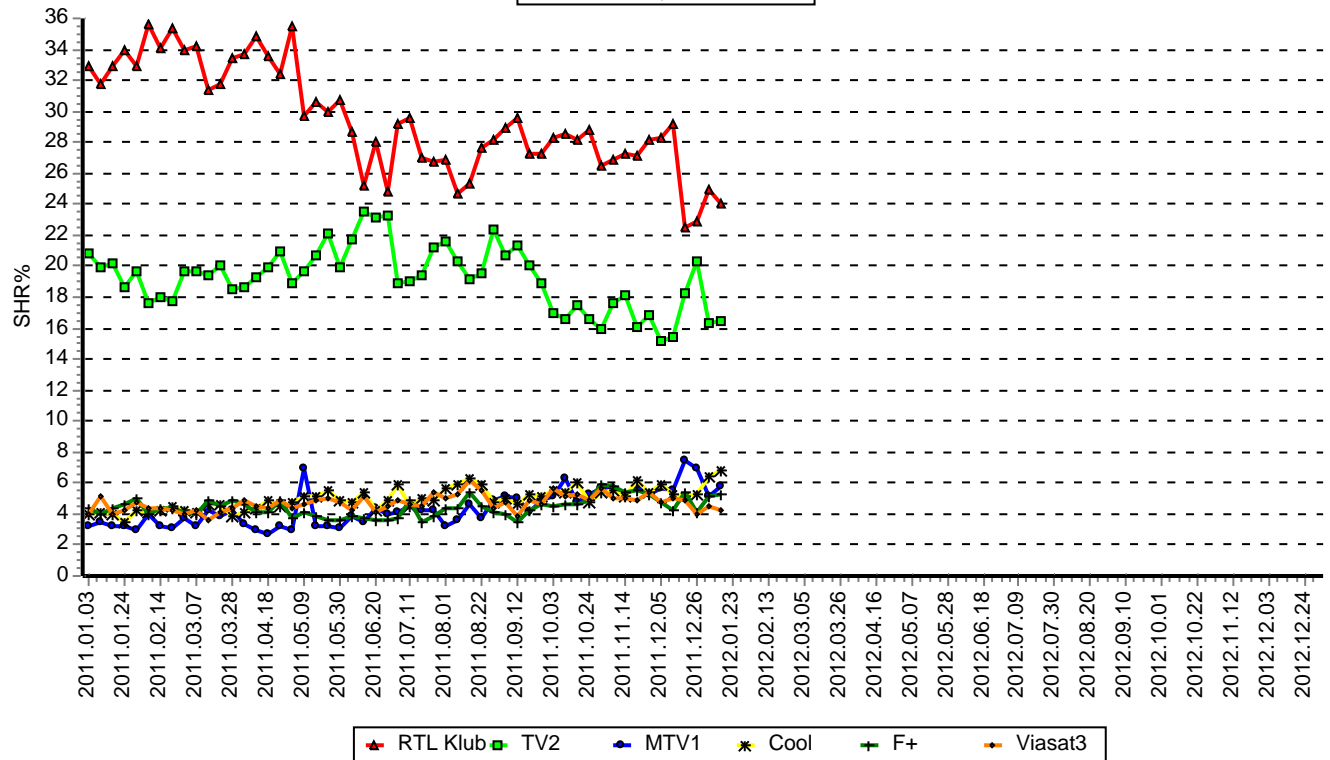

19:00-22:59
A18-49, SHR%