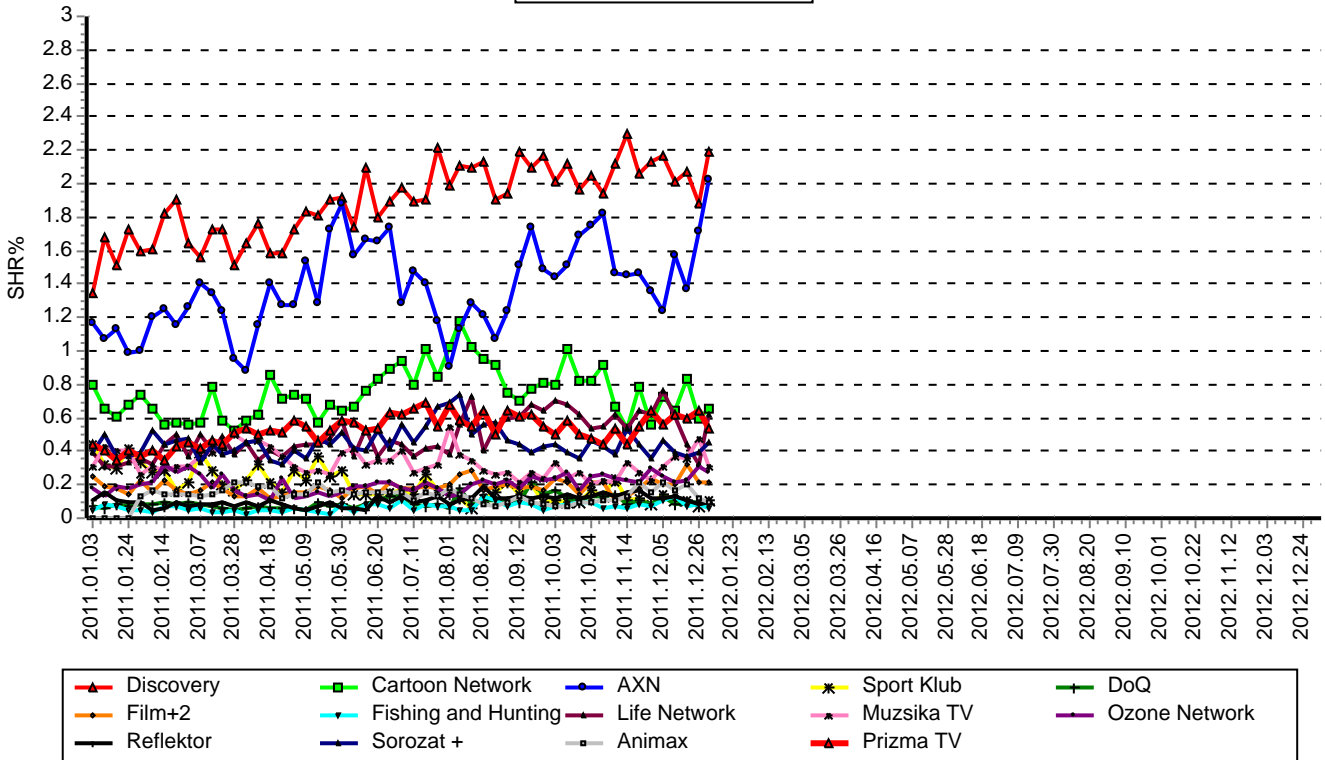

19:00-22:59 / A4+					
	MTV1	Viasat3	TV2	RTL Klub	R-Time ch
Dec '10	8.0	3.4	22.8	29.9	10.5
Jan '11	7.6	3.6	19.8	29.8	11.4
Feb '11	7.6	3.6	19.0	31.3	11.6
Mar '11	7.9	3.0	20.4	30.2	11.9
Apr '11	7.2	3.0	19.2	32.2	11.9
May '11	7.9	3.1	21.4	30.1	12.2
Jun '11	7.6	3.2	22.9	25.0	12.5
Jul '11	9.2	3.3	19.3	25.2	12.6
Aug '11	8.3	3.7	20.5	23.5	13.5
Sep '11	9.0	3.1	20.4	26.5	12.7
Oct '11	8.7	3.5	17.7	27.8	13.2
Nov '11	9.2	3.7	17.1	27.0	14.0
Dec '11	10.9	3.3	17.1	25.3	13.3
2011 average	8.4	3.3	19.5	27.9	12.5
Week 1	<b>8.5</b>	<b>3.2</b>	<b>17.9</b>	<b>24.7</b>	<b>13.8</b>

02:00-25:59  
A18-49, SHR%

19:00-22:59  
A18-49, SHR%

02:00-25:59  
A18-49, SHR%

19:00-22:59  
A18-49, SHR%