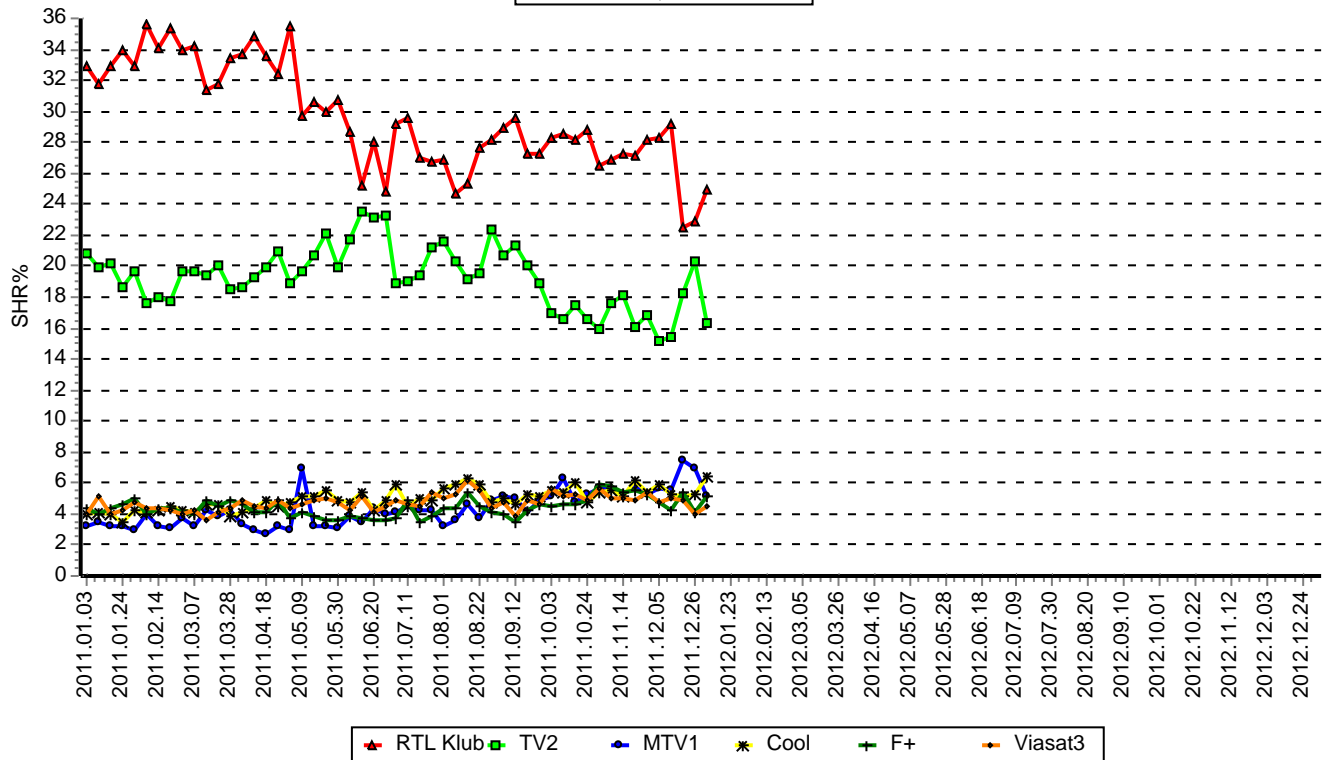

19:00-22:59
A18-49, SHR%