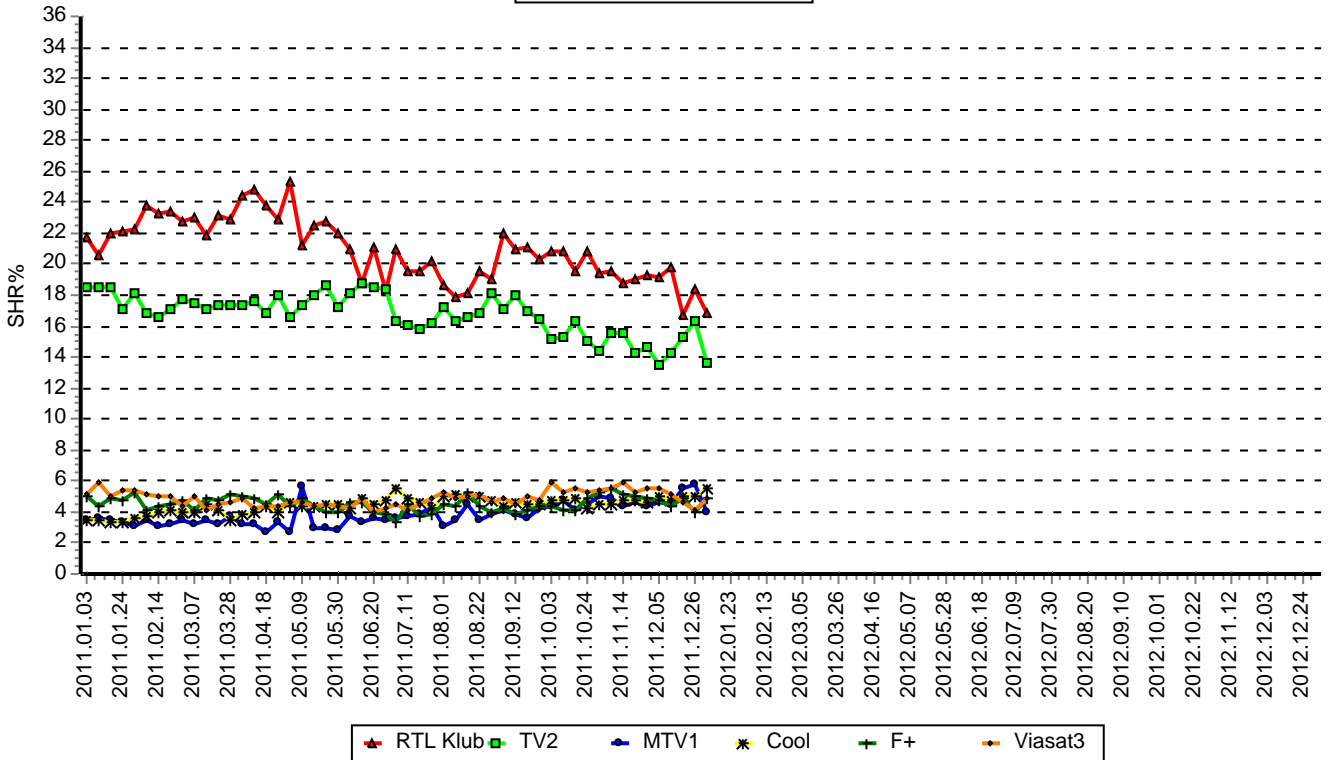

02:00-25:59
A18-49, SHR%