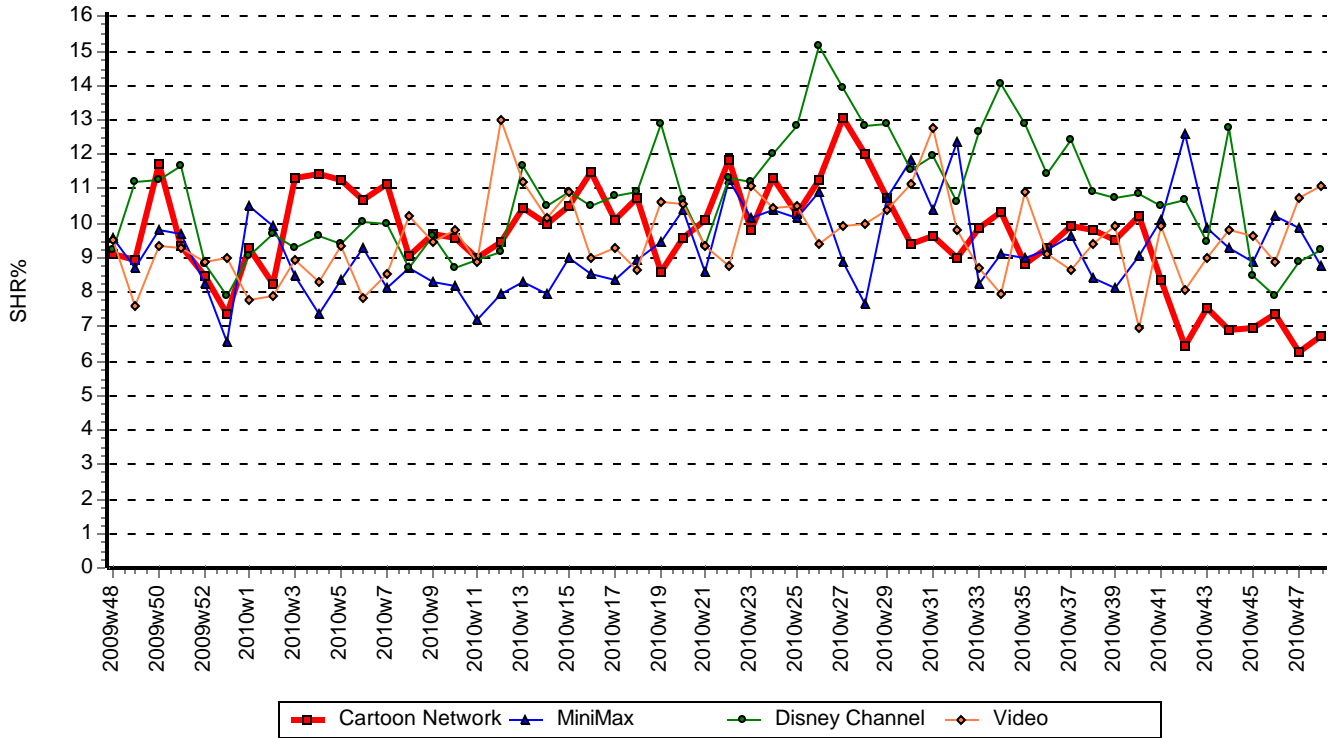

06:00-20:59

Channel	SHR%					Affinity (4+)				
	4-14	F 4-14	M 4-14	8-14	w/children (13-17)	4-14	F 4-14	M 4-14	8-14	w/children (13-17)
Cartoon Network	6.8	2.6	11.1	5.8	0.9	545	208	900	437	82
MiniMax	8.7	11.0	6.4	2.3	2.9	400	499	296	97	157
Disney Channel	9.2	10.5	7.9	11.9	2.0	418	472	361	503	109
Video	11.1	12.1	10.0	8.6	5.5	268	292	244	194	159

4-14 audience share, 06:00-20:59

Weekly TOP 5 - Cartoon and its competitors

4-14

Title	Channel	Date	Day	Start Time	End Time	AMR '000	AMR %	SHR %	Affinity (4+)
Tom es jerry	Cartoon N:	05-12-10	Sun	09:56	10:28	61,837	6.0	21.1	601
Zack es cody elete	Disney Ch:	02-12-10	Thu	19:59	20:22	57,795	5.6	12.6	564
Phineas es ferb	Disney Ch:	03-12-10	Fri	20:59	21:21	56,733	5.5	12.3	613
Zeke es luther	Disney Ch:	03-12-10	Fri	20:29	20:50	53,936	5.2	11.4	688
Mindorokke hannah montana	Disney Ch:	04-12-10	Sat	14:06	14:27	49,492	4.8	19.6	309

Cartoon - weekly TOP 10

4-14

Title	Channel	Date	Day	Start Time	End Time	AMR '000	AMR %	SHR %	Affinity (4+)
Tom es jerry	Cartoon N:	05-12-10	Sun	09:56	10:28	61,837	6.0	21.1	601
Ben 10: az idegen erok	Cartoon N:	05-12-10	Sun	10:33	10:54	43,819	4.2	18.7	595
Bakugan new vestroia	Cartoon N:	03-12-10	Fri	19:01	19:22	41,404	4.0	10.8	586
Szombatek titkos vilaga	Cartoon N:	01-12-10	Wed	19:52	20:14	41,129	4.0	9.0	639
Chowder	Cartoon N:	03-12-10	Fri	18:34	18:57	40,026	3.9	11.6	538
Nyomi szerencsetlen utazasai	Cartoon N:	03-12-10	Fri	17:14	17:36	39,598	3.8	15.2	672
Shaolin leszamolasa	Cartoon N:	04-12-10	Sat	19:26	19:46	38,253	3.7	8.5	532
Johnny test	Cartoon N:	05-12-10	Sun	16:23	16:45	38,112	3.7	13.8	876
Mizujs scooby-doo?	Cartoon N:	05-12-10	Sun	12:19	12:39	37,529	3.6	16.6	607
Angelo rulez	Cartoon N:	03-12-10	Fri	17:41	18:03	36,001	3.5	12.8	645

At least 7 minutes long programmes. A program with more than one broadcast appears only once with the best episode. There is no program database for Cartoon Network.