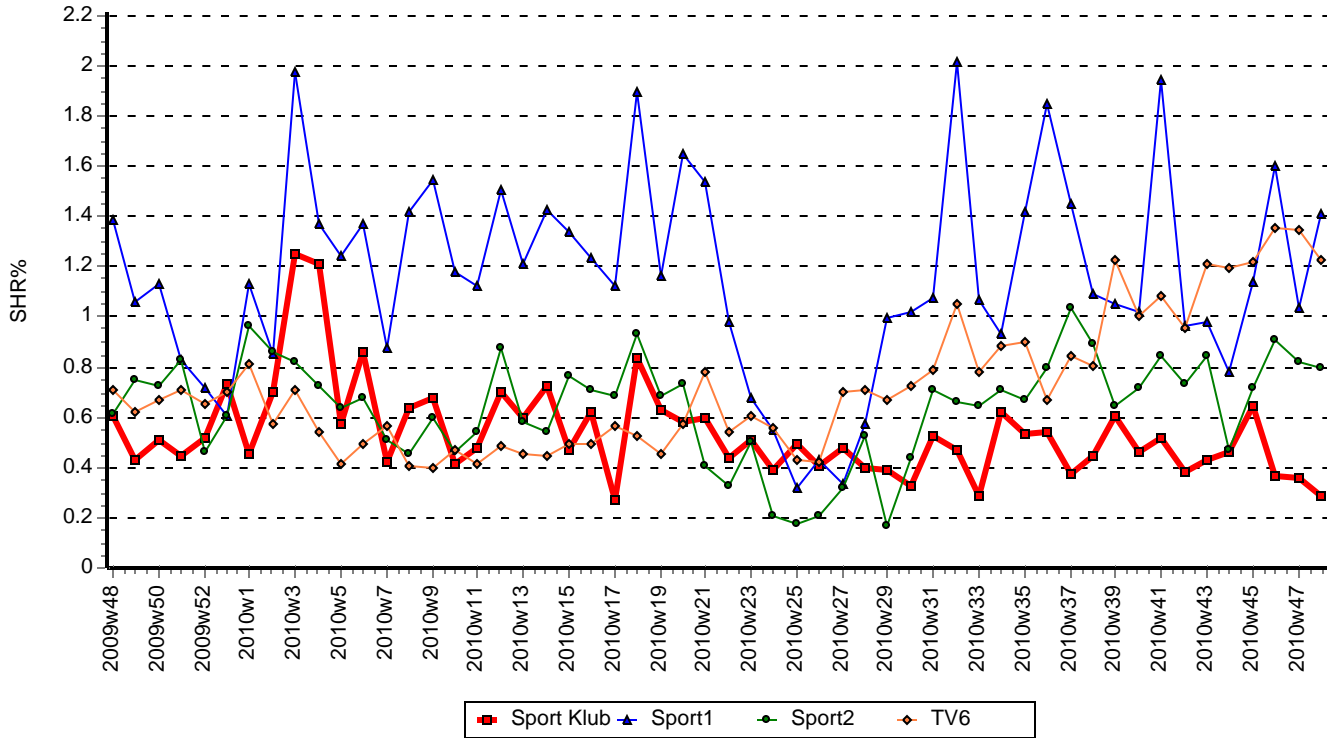

02:00-25:59

Channel	SHR%					Affinity (4+)						
	18-49 Males	18-39 Males	18-24 Males	ABC p1	8-49 ABC p1	18-59 AB pp	18-49 Males	18-39 Males	18-24 Males	ABC p1	8-49 ABC p1	18-59 AB pp
Sport Klub	0.3	0.3	0.4	0.1	0.2		127	130	180	59	74	
Sport1	1.4	1.6	1.8	1.1	1.4		117	121	157	95	117	
Sport2	0.8	0.8	1.0	0.7	0.7		142	133	185	121	123	
TV6	1.2	1.3	0.8	0.9	0.7		190	181	135	133	109	

18-49 Males audience share, 02:00-25:59

Weekly TOP 5 - SportKlub and its competitors

Title	Channel	Date	Day	Start Time	End Time	AMR '000	AMR %	SHR %	Affinity (4+)
Amerikai fater	TV6	30-11-10	Tue	17:00	17:26	26,244	1.2	6.6	211
Futurama	TV6	01-12-10	Wed	17:32	17:58	22,224	1.0	4.6	203
A simpson csalad	TV6	01-12-10	Wed	16:30	16:56	18,726	0.9	5.6	216
Maszk	TV6	02-12-10	Thu	17:30	17:57	15,663	0.7	3.2	295
Kaliforniaba jottem	TV6	29-11-10	Mon	18:00	18:28	15,139	0.7	2.8	265

Toplists are filtered to only sport programs. Including multiple appearances.
At least 7 minutes long programmes. There is no program database for SportKlub.