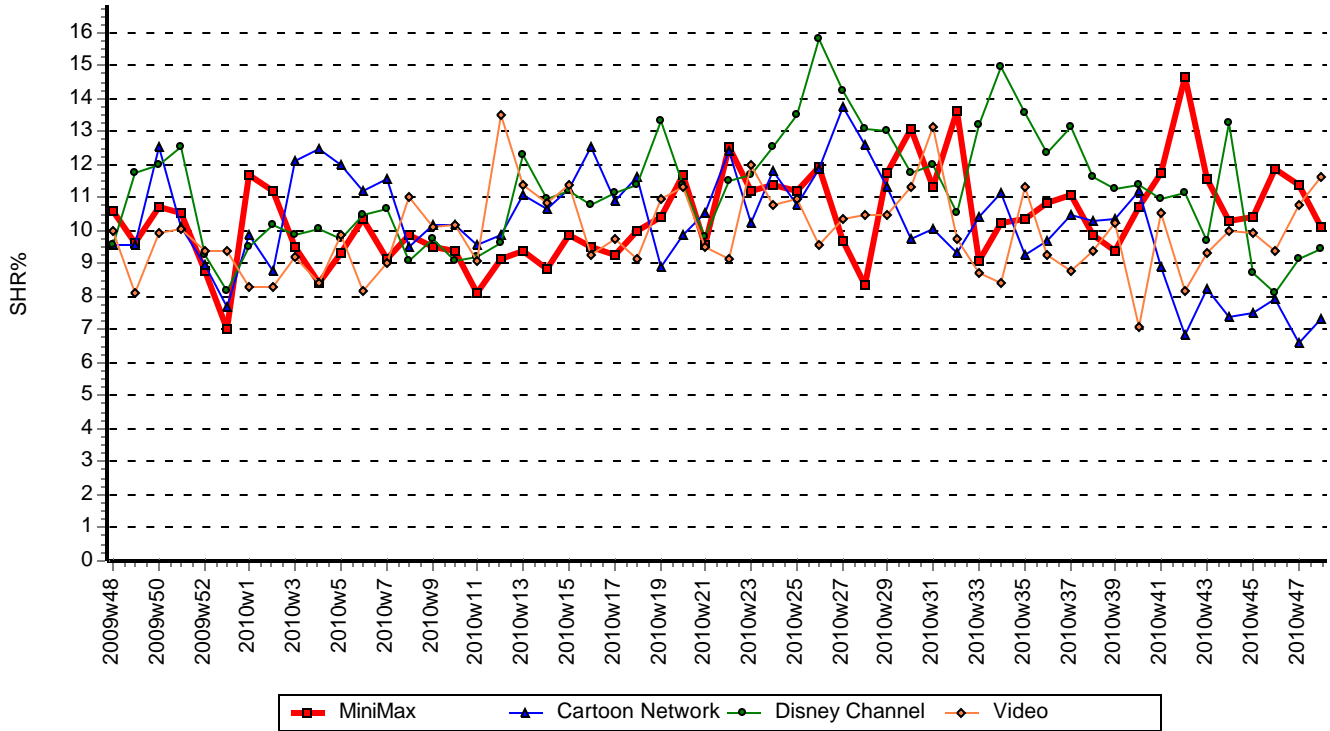

06:00-19:59

Channel	SHR%					Affinity (4+)				
	4-14	F 4-14	M 4-14	4-7	w/children (	4-14	F 4-14	M 4-14	4-7	w/children (
MiniMax	10.1	12.6	7.5	19.2	3.5	401	499	297	860	160
Cartoon Netwc	7.3	2.7	12.2	8.4	1.0	537	201	891	696	83
Disney Channe	9.4	11.0	7.8	5.7	2.2	403	470	333	275	111
Video	11.6	12.6	10.6	14.5	6.2	265	288	241	376	165

4-14 audience share, 06:00-19:59

Weekly TOP 5 - Minimax and its competitors

4-14

Title	Channel	Date	Day	Start Time	End Time	AMR '000	AMR %	SHR %	Affinity (4+)
Tom es jerry	Cartoon N	05-12-10	Sun	09:56	10:28	61,837	6.0	21.1	601
Zack es cody elete	Disney Ch:	02-12-10	Thu	19:59	20:22	57,795	5.6	12.6	564
Mindorokke hannah montana	Disney Ch:	04-12-10	Sat	14:06	14:27	49,492	4.8	19.6	309
Phineas es ferb	Disney Ch:	04-12-10	Sat	17:30	17:51	49,477	4.8	15.1	414
Varazslok a waverly helyrol	Disney Ch:	01-12-10	Wed	19:29	19:52	49,087	4.7	10.0	590

At least 7 minutes long programmes. A program with more than one broadcast appears only once with the best episode. There is no program database for Minimax.