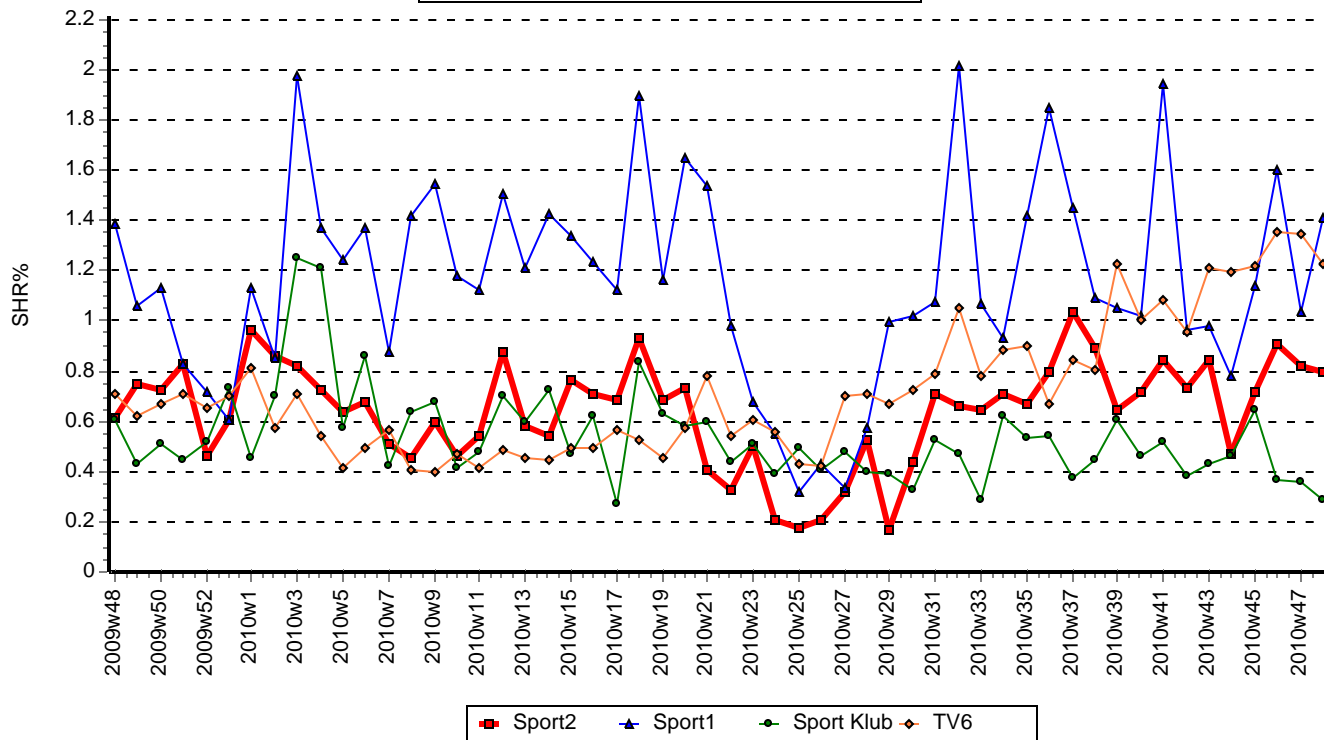

02:00-25:59

Channel	SHR%					Affinity (4+)						
	18-49 Males	18-39 Males	18-24 Males	ABC p1	8-49 ABC p1	18-59 AB pp	18-49 Males	18-39 Males	18-24 Males	ABC p1	8-49 ABC p1	18-59 AB pp
Sport2	0.8	0.8	1.0	0.7	0.7		142	133	185	121	123	
Sport1	1.4	1.6	1.8	1.1	1.4		117	121	157	95	117	
Sport Klub	0.3	0.3	0.4	0.1	0.2		127	130	180	59	74	
TV6	1.2	1.3	0.8	0.9	0.7		190	181	135	133	109	

18-49 Males audience share, 02:00-25:59

Weekly TOP 5 - Sport2 and its competitors

Title	Channel	Date	Day	Start Time	End Time	AMR '000	AMR %	SHR %	Affinity (4+)
Amerikai fater	TV6	30-11-10	Tue	17:00	17:26	26,244	1.2	6.6	211
Futurama	TV6	01-12-10	Wed	17:32	17:58	22,224	1.0	4.6	203
A simpson csalad	TV6	01-12-10	Wed	16:30	16:56	18,726	0.9	5.6	216
Maszk	TV6	02-12-10	Thu	17:30	17:57	15,663	0.7	3.2	295
Kaliforniaba jottem	TV6	29-11-10	Mon	18:00	18:28	15,139	0.7	2.8	265

Toplists are filtered to only sport programs. Including multiple appearances. At least 7 minutes long programmes.