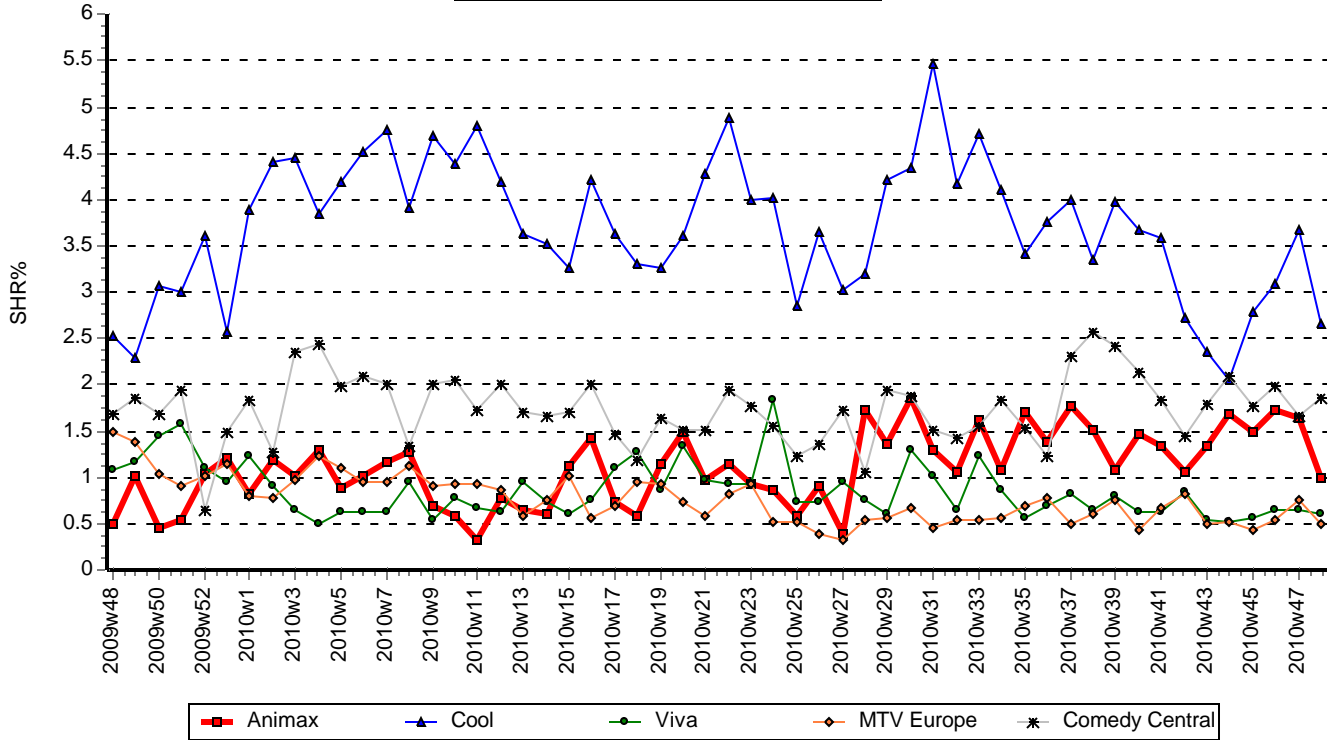

20:00-23:59

Channel	SHR%					Affinity (4+)				
	15-24	M 15-24	18-24	13-17	4-14	15-24	M 15-24	18-24	13-17	4-14
Animax	1.0	1.6	1.1	0.5	0.8	268	413	302	141	253
Cool	2.6	3.2	2.3	2.7	2.3	44	50	38	48	43
Viva	0.6	0.4	0.4	1.1	0.5	237	166	171	481	224
MTV Europe	0.5	0.7	0.4	0.6	0.1	294	364	260	374	65
Comedy Centr	1.8	2.7	1.3	2.6	0.6	167	233	118	255	58

15-24 audience share, 20:00-23:59

Weekly TOP 5 - Animax and its competitors

15-24

Title	Channel	Date	Day	Start Time	End Time	AMR '000	AMR %	SHR %	Affinity (4+)
Belevalovilag	Cool	04-12-10	Sat	23:31	24:26	25,860	2.3	13.8	123
En es en meg az iren	Cool	03-12-10	Fri	21:22	23:17	19,134	1.7	5.5	115
Irigy honaljmirigy-show	Comedy C.	04-12-10	Sat	20:43	21:40	18,529	1.6	4.7	435
Dr. csont	Cool	30-11-10	Tue	21:19	22:10	13,609	1.2	4.8	53
Cool tube	Cool	05-12-10	Sun	23:02	23:28	13,108	1.1	7.5	105

At least 7 minutes long programmes. A program with more than one broadcast appears only once with the best episode. There is no program database for Animax.