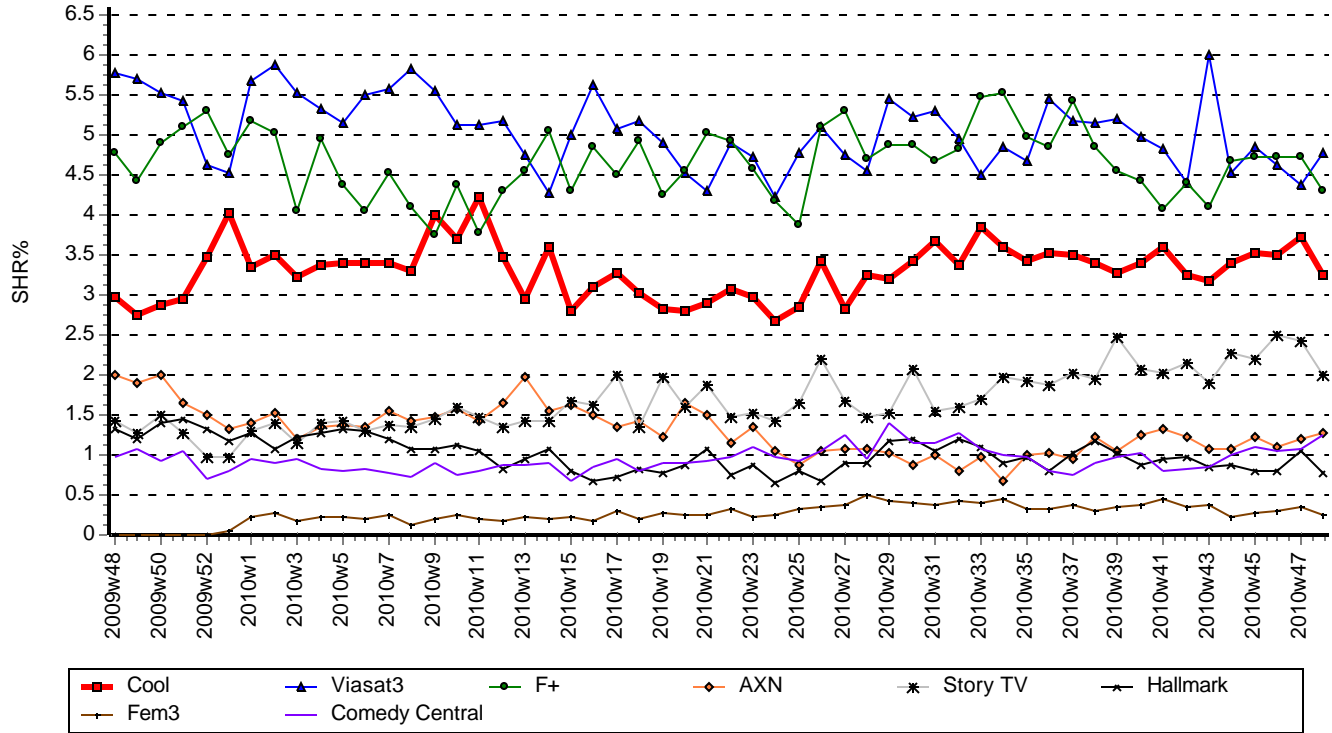

02:00-25:59

Channel	SHR%					Affinity (4+)				
	18-49	8-49 Female	18-49 Males	18-39	15-29	18-49	8-49 Female	18-49 Males	18-39	15-29
Cool	3.2	3.5	3.0	3.2	2.7	100	116	84	94	65
Viasat3	4.8	5.5	3.9	4.7	3.5	110	138	83	101	62
F+	4.3	2.9	5.9	3.5	3.2	114	84	144	87	65
AXN	1.3	1.4	1.2	1.2	0.6	111	128	95	95	42
Story TV	2.0	2.5	1.3	1.6	1.7	77	106	48	57	50
Hallmark	0.8	1.0	0.5	0.6	0.3	79	115	43	59	21
Fem3	0.2	0.3	0.2	0.2	0.2	80	103	57	49	50
Comedy Centr	1.2	0.8	1.7	1.5	2.9	123	90	156	142	214

18-49 audience share, 02:00-25:59

Weekly TOP 5 - Cool and its competitors

18-49

Title	Channel	Date	Day	Start Time	End Time	AMR '000	AMR %	SHR %	Affinity (4+)
Miami helyszinelok	Viasat3	02-12-10	Thu	21:30	22:25	142,141	3.3	7.7	102
After x	Cool	04-12-10	Sat	22:09	23:26	132,966	3.1	7.0	123
Az utolsó cserkesz	F+	05-12-10	Sun	21:11	23:04	119,518	2.8	6.5	144
Belevalovilag	Cool	04-12-10	Sat	23:31	24:26	118,979	2.8	10.0	152
Dr. csont	Cool	02-12-10	Thu	21:22	22:14	116,632	2.7	6.2	111

Cool - weekly TOP 10

18-49

Title	Channel	Date	Day	Start Time	End Time	AMR '000	AMR %	SHR %	Affinity (4+)
After x	Cool	04-12-10	Sat	22:09	23:26	132,966	3.1	7.0	123
Belevalovilag	Cool	04-12-10	Sat	23:31	24:26	118,979	2.8	10.0	152
Dr. csont	Cool	02-12-10	Thu	21:22	22:14	116,632	2.7	6.2	111
Gyilkos elmek	Cool	01-12-10	Wed	20:31	21:25	113,135	2.7	5.3	115
Miami helyszinelok	Cool	01-12-10	Wed	19:39	20:31	102,462	2.4	5.4	105
En es en meg az iren	Cool	03-12-10	Fri	21:22	23:17	85,846	2.0	4.7	140
Csonthulye 2. - csapas a multbol	Cool	04-12-10	Sat	17:37	19:22	79,506	1.9	5.4	113
Beugro	Cool	01-12-10	Wed	21:29	22:21	70,212	1.7	3.7	136
Cool tube	Cool	05-12-10	Sun	23:02	23:28	68,008	1.6	5.8	149
Mr. ovobacsi	Cool	05-12-10	Sun	14:35	15:59	66,057	1.6	6.8	146

At least 7 minutes long programmes. A program with more than one broadcast appears only once with the best episode.