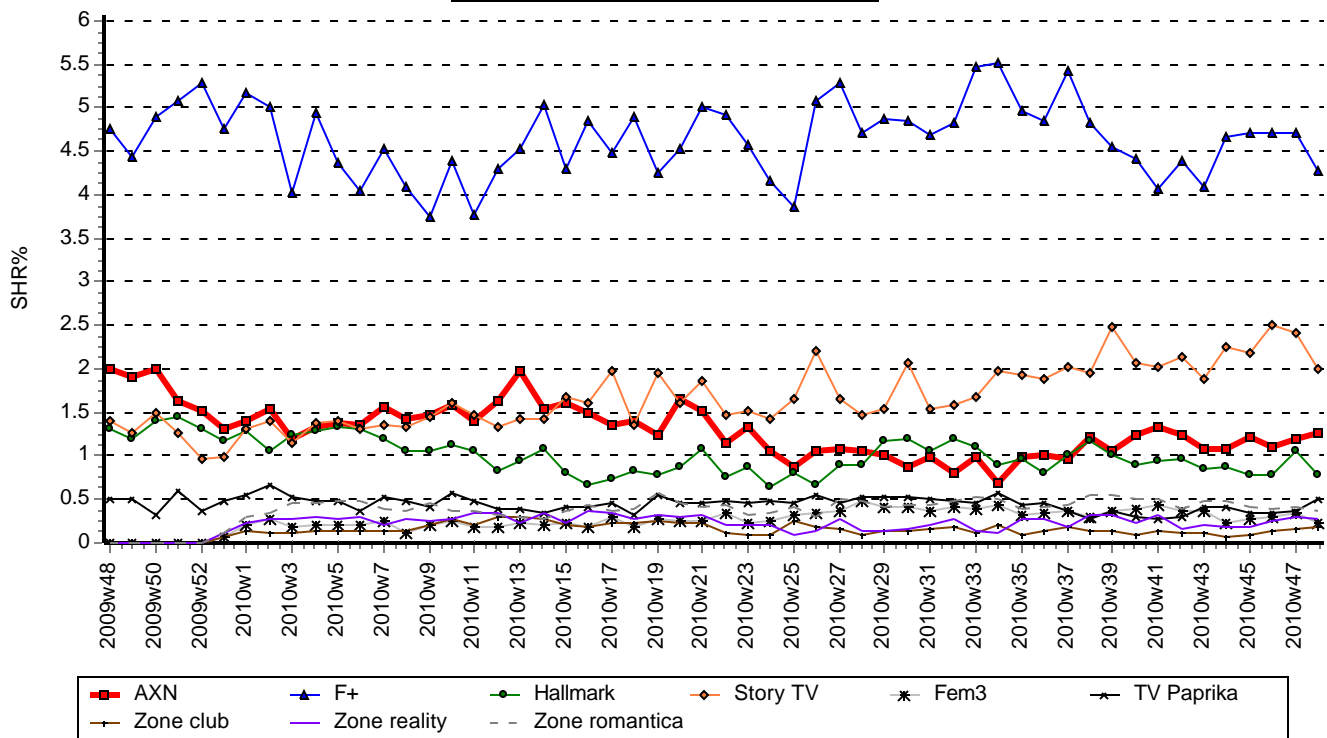

02:00-25:59

Channel	SHR%					Affinity (4+)				
	18-49	18-49 urban	8-49 Female	18-49 Males	18-39	18-49	18-49 urban	8-49 Female	18-49 Males	18-39
AXN	1.3	1.5	1.4	1.2	1.2	111	129	128	95	95
F+	4.3	3.6	2.9	5.9	3.5	114	92	84	144	87
Hallmark	0.8	0.9	1.0	0.5	0.6	79	86	115	43	59
Story TV	2.0	2.0	2.5	1.3	1.6	77	74	106	48	57
Fem3	0.2	0.2	0.3	0.2	0.2	80	67	103	57	49
TV Paprika	0.5	0.6	0.7	0.3	0.5	95	107	132	57	87
Zone club	0.2	0.1	0.3	0.1	0.2	148	106	228	68	122
Zone reality	0.3	0.4	0.4	0.1	0.4	101	129	171	30	128
Zone romantic:	0.4	0.2	0.4	0.3	0.2	64	32	78	50	31

18-49 audience share, 02:00-25:59

Weekly TOP 5 - AXN and its competitors

18-49

Title	Channel	Date	Day	Start Time	End Time	AMR '000	AMR %	SHR %	Affinity (4+)
Az utolsó cserkesz	F+	05-12-10	Sun	21:11	23:04	119,518	2.8	6.5	144
X-men - a kívülálló	F+	02-12-10	Thu	21:09	22:57	114,127	2.7	6.5	124
Kill bill 2.	F+	03-12-10	Fri	21:09	23:36	102,574	2.4	5.8	122
Utcai számarajok	F+	05-12-10	Sun	19:26	21:06	97,898	2.3	4.8	133
Padlogaz	F+	05-12-10	Sun	17:50	19:21	95,510	2.2	6.0	134

AXN - weekly TOP 10

18-49

Title	Channel	Date	Day	Start Time	End Time	AMR '000	AMR %	SHR %	Affinity (4+)
Erin brockovich - zuros természet	AXN	29-11-10	Mon	21:00	23:26	41,131	1.0	2.4	162
Ncis - tengerészeti helyszínelok	AXN	02-12-10	Thu	17:01	17:52	37,124	0.9	3.6	131
Doktor house	AXN	01-12-10	Wed	20:00	20:51	35,654	0.8	1.8	151
Csillagkapu: atlantisz	AXN	05-12-10	Sun	10:05	10:55	34,601	0.8	5.3	124
New york-i helyszínelok	AXN	01-12-10	Wed	21:00	21:56	32,492	0.8	1.6	122
Gyilkos elmek	AXN	04-12-10	Sat	21:00	21:49	31,205	0.7	1.4	119
Szellemeikkel suttogó	AXN	30-11-10	Tue	21:00	21:56	25,577	0.6	1.2	146
Csillagkapu	AXN	30-11-10	Tue	19:00	19:51	25,225	0.6	1.5	128
A kiválasztott - az amerikai látók	AXN	03-12-10	Fri	18:00	18:52	21,580	0.5	1.7	110
True blood - inni és elni hagyni	AXN	04-12-10	Sat	23:00	24:09	21,092	0.5	1.4	123

At least 7 minutes long programmes. A program with more than one broadcast appears only once with the best episode.