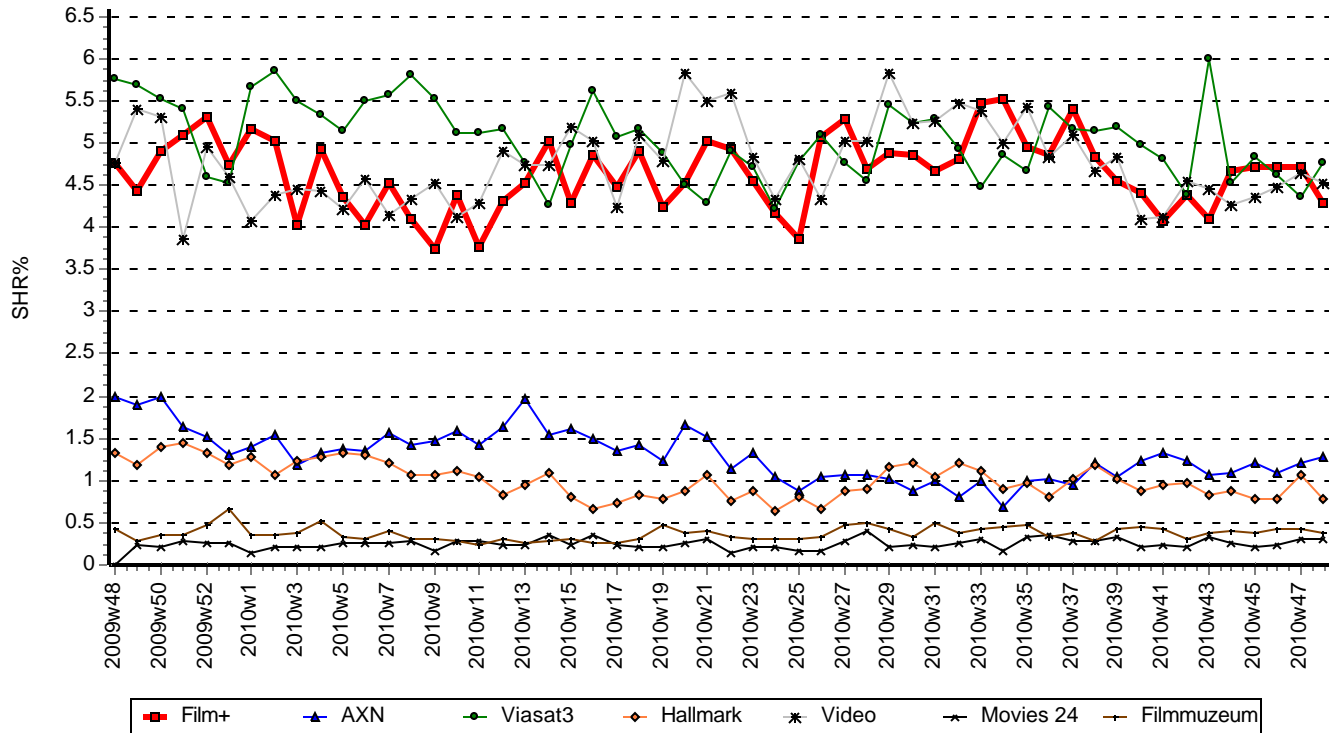

02:00-25:59

Channel	SHR%					Affinity (4+)				
	18-49	18-49 urban	18-49 Males	8-49 Female	18-39	18-49	18-49 urban	18-49 Males	8-49 Female	18-39
Film+	4.3	3.6	5.9	2.9	3.5	114	92	144	84	87
AXN	1.3	1.5	1.2	1.4	1.2	111	129	95	128	95
Viasat3	4.8	5.3	3.9	5.5	4.7	110	118	83	138	101
Hallmark	0.8	0.9	0.5	1.0	0.6	79	86	43	115	59
Video	4.5	4.6	4.7	4.4	5.6	127	124	121	133	146
Movies 24	0.3	0.3	0.2	0.4	0.2	90	86	44	136	41
Filmmuzeum	0.4	0.4	0.5	0.3	0.3	71	63	77	65	49

18-49 audience share, 02:00-25:59

Weekly TOP 5 - Film+ and its competitors

18-49

Title	Channel	Date	Day	Start Time	End Time	AMR '000	AMR %	SHR %	Affinity (4+)
Miami helyszinelok	Viasat3	02-12-10	Thu	21:30	22:25	142,141	3.3	7.7	102
Az utolso cserkesz	F+	05-12-10	Sun	21:11	23:04	119,518	2.8	6.5	144
X-men - a kivulallok	F+	02-12-10	Thu	21:09	22:57	114,127	2.7	6.5	124
A mumia	Viasat3	29-11-10	Mon	21:31	24:07	107,931	2.5	7.4	146
New york-i helyszinelok	Viasat3	02-12-10	Thu	22:30	23:23	107,175	2.5	8.1	98

Film+ - weekly TOP 10

18-49

Title	Channel	Date	Day	Start Time	End Time	AMR '000	AMR %	SHR %	Affinity (4+)
Az utolso cserkesz	F+	05-12-10	Sun	21:11	23:04	119,518	2.8	6.5	144
X-men - a kivulallok	F+	02-12-10	Thu	21:09	22:57	114,127	2.7	6.5	124
Kill bill 2.	F+	03-12-10	Fri	21:09	23:36	102,574	2.4	5.8	122
Utcai szamurajok	F+	05-12-10	Sun	19:26	21:06	97,898	2.3	4.8	133
Padlogaz	F+	05-12-10	Sun	17:50	19:21	95,510	2.2	6.0	134
A zurhajo	F+	30-11-10	Tue	21:11	22:40	83,618	2.0	4.5	134
Piedone afrikaban	F+	04-12-10	Sat	17:50	19:54	78,783	1.9	4.9	84
Copland	F+	29-11-10	Mon	22:51	24:40	70,451	1.7	7.2	122
Kinai csapas	F+	29-11-10	Mon	21:09	22:45	65,944	1.6	3.5	100
Alkonyattol pirkadatig	F+	01-12-10	Wed	22:45	24:42	62,699	1.5	7.1	139

At least 7 minutes long programmes. A program with more than one broadcast appears only once with the best episode.