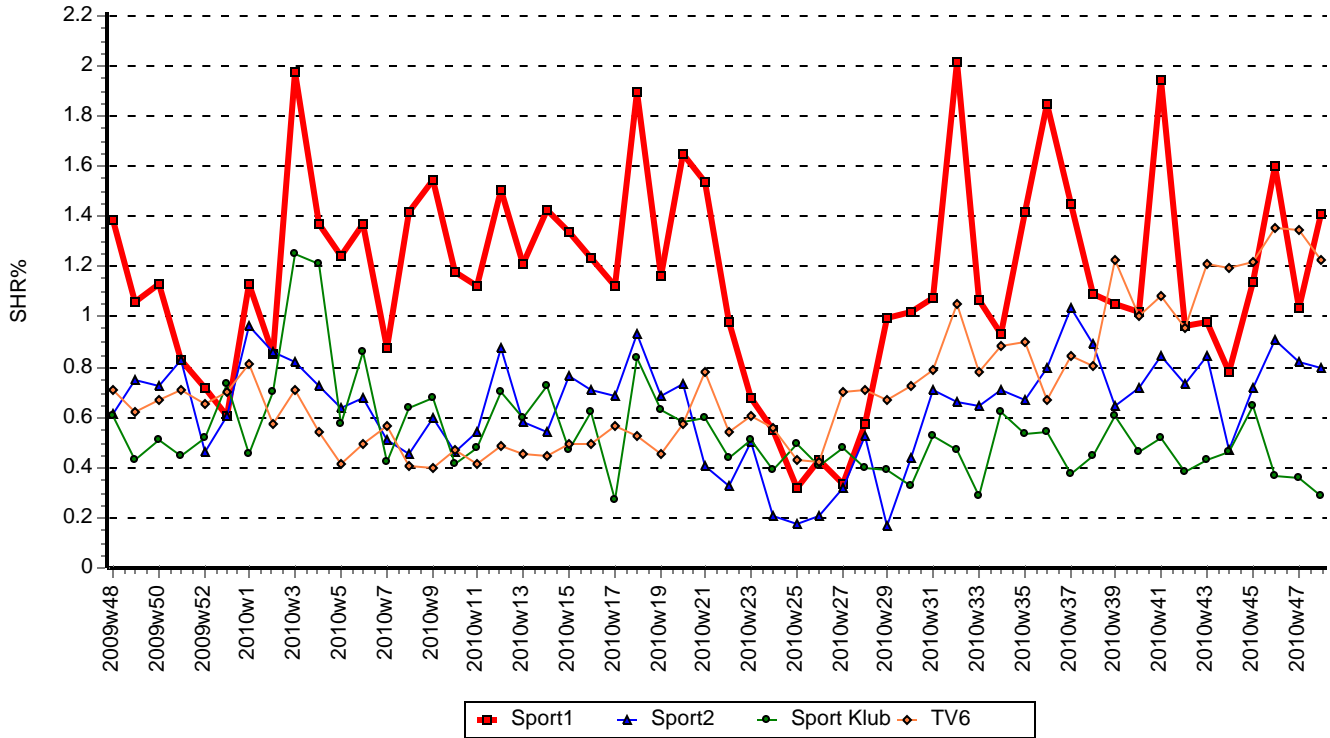

02:00-25:59

Channel	SHR%					Affinity (4+)				
	18-49 Males	18-39 Males	18-24 Males	18-34 Males	18-44 Males	18-49 Males	18-39 Males	18-24 Males	18-34 Males	18-44 Males
Sport1	1.4	1.6	1.8	1.1	1.4	117	121	157	95	117
Sport2	0.8	0.8	1.0	0.7	0.7	142	133	185	121	123
Sport Klub	0.3	0.3	0.4	0.1	0.2	127	130	180	59	74
TV6	1.2	1.3	0.8	0.9	0.7	190	181	135	133	109

18-49 Males audience share, 02:00-25:59

Weekly TOP 5 - Sport1 and its competitors

Title	Channel	Date	Day	Start Time	End Time	AMR '000	AMR %	SHR %	Affinity (4+)
Amerikai fater	TV6	30-11-10	Tue	17:00	17:26	26,244	1.2	6.6	211
Futurama	TV6	01-12-10	Wed	17:32	17:58	22,224	1.0	4.6	203
A simpson család	TV6	01-12-10	Wed	16:30	16:56	18,726	0.9	5.6	216
Maszk	TV6	02-12-10	Thu	17:30	17:57	15,663	0.7	3.2	295
Kaliforniába jöttem	TV6	29-11-10	Mon	18:00	18:28	15,139	0.7	2.8	265

Toplists are filtered to only sport programs. Including multiple appearances. At least 7 minutes long programmes.