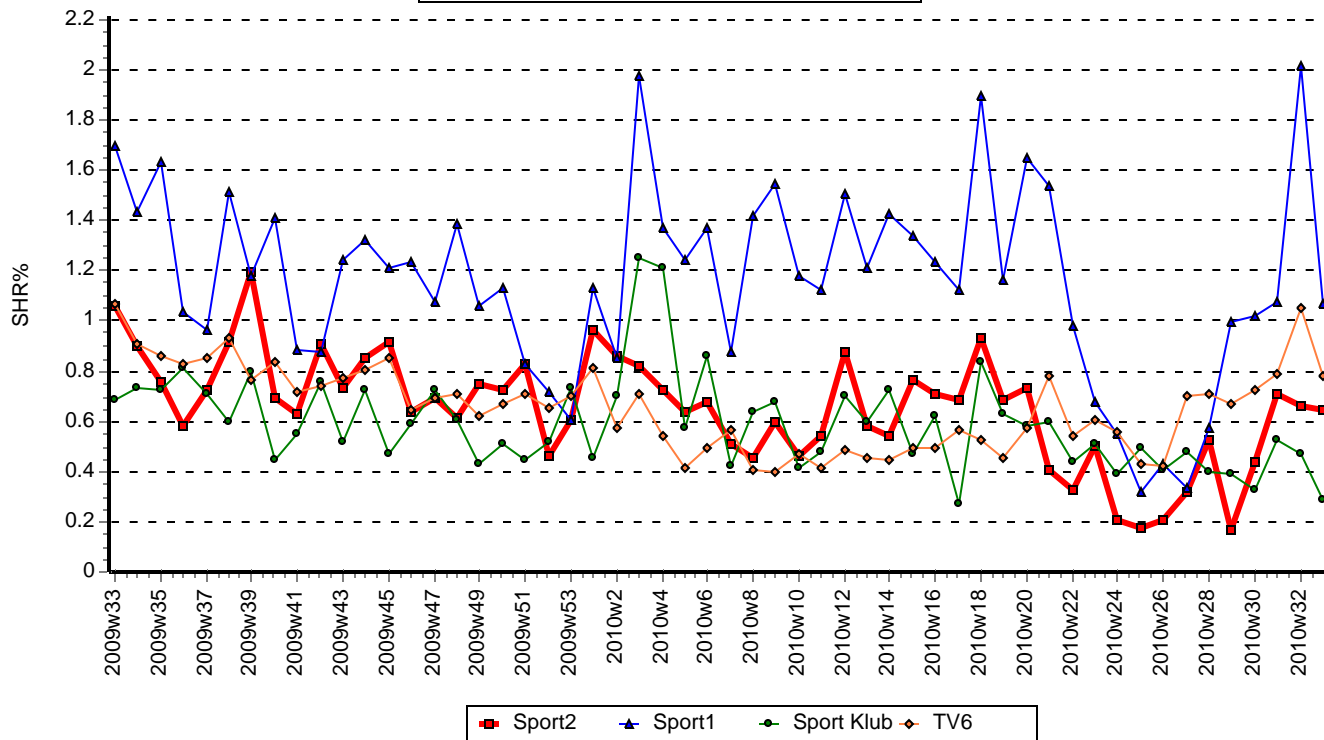

02:00-25:59

Channel	SHR%					Affinity (4+)						
	18-49 Males	18-39 Males	18-29 Males	ABC p1	8-49 ABC p1	18-59 AB pp	18-49 Males	18-39 Males	18-29 Males	ABC p1	8-49 ABC p1	18-59 AB pp
Sport2	0.6	0.7	0.8	0.6	0.6	136	130	160	113	134		
Sport1	1.1	1.1	1.2	0.7	0.8	135	125	144	88	97		
Sport Klub	0.3	0.4	0.3	0.2	0.2	164	175	147	83	90		
TV6	0.8	1.0	0.5	0.6	0.6	216	250	146	170	159		

18-49 Males audience share, 02:00-25:59

Weekly TOP 5 - Sport2 and its competitors

Title	Channel	Date	Day	Start Time	End Time	AMR '000	AMR %	SHR %	Affinity (4+)
A simpson család	TV6	19-08-10	Thu	18:32	18:59	13,938	0.7	3.6	329
X-men: evolucio	TV6	21-08-10	Sat	14:00	14:27	13,908	0.7	3.5	258
Kaliforniaba jöttem	TV6	17-08-10	Tue	17:31	17:58	12,001	0.6	4.2	208
Batman of the future	TV6	22-08-10	Sun	14:30	14:56	10,426	0.5	2.2	265
Top gear	TV6	21-08-10	Sat	18:01	19:02	10,133	0.5	2.2	298

Toplists are filtered to only sport programs. Including multiple appearances. At least 7 minutes long programmes.