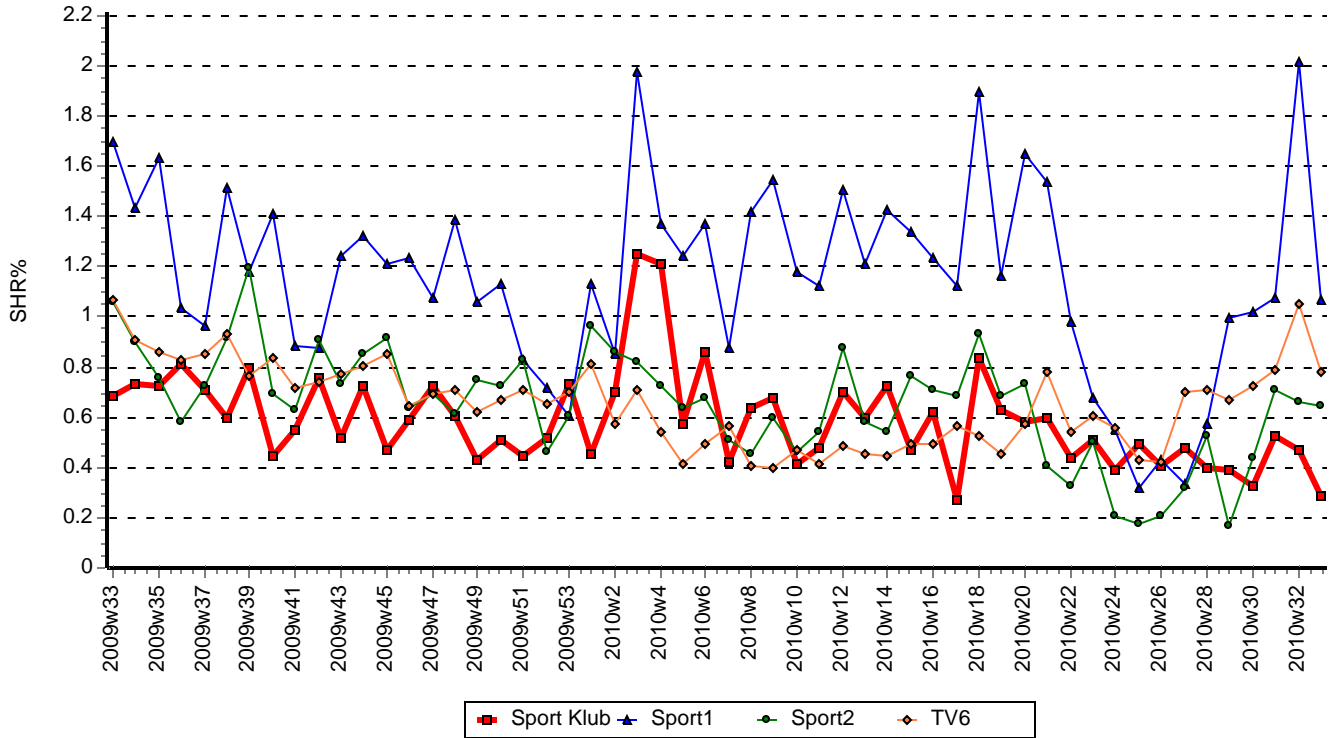

02:00-25:59

Channel	SHR%					Affinity (4+)						
	18-49 Males	18-39 Males	18-29 Males	ABC p1	8-49 ABC p1	18-59 AB pp	18-49 Males	18-39 Males	18-29 Males	ABC p1	8-49 ABC p1	18-59 AB pp
Sport Klub	0.3	0.4	0.3	0.2	0.2		164	175	147	83	90	
Sport1	1.1	1.1	1.2	0.7	0.8		135	125	144	88	97	
Sport2	0.6	0.7	0.8	0.6	0.6		136	130	160	113	134	
TV6	0.8	1.0	0.5	0.6	0.6		216	250	146	170	159	

18-49 Males audience share, 02:00-25:59

Weekly TOP 5 - SportKlub and its competitors

Title	Channel	Date	Day	Start Time	End Time	AMR '000	AMR %	SHR %	Affinity (4+)
A simpson család	TV6	19-08-10	Thu	18:32	18:59	13,938	0.7	3.6	329
X-men: evolucio	TV6	21-08-10	Sat	14:00	14:27	13,908	0.7	3.5	258
Kaliforniaba jottem	TV6	17-08-10	Tue	17:31	17:58	12,001	0.6	4.2	208
Batman of the future	TV6	22-08-10	Sun	14:30	14:56	10,426	0.5	2.2	265
Top gear	TV6	21-08-10	Sat	18:01	19:02	10,133	0.5	2.2	298

Toplists are filtered to only sport programs. Including multiple appearances.
At least 7 minutes long programmes. There is no program database for SportKlub.