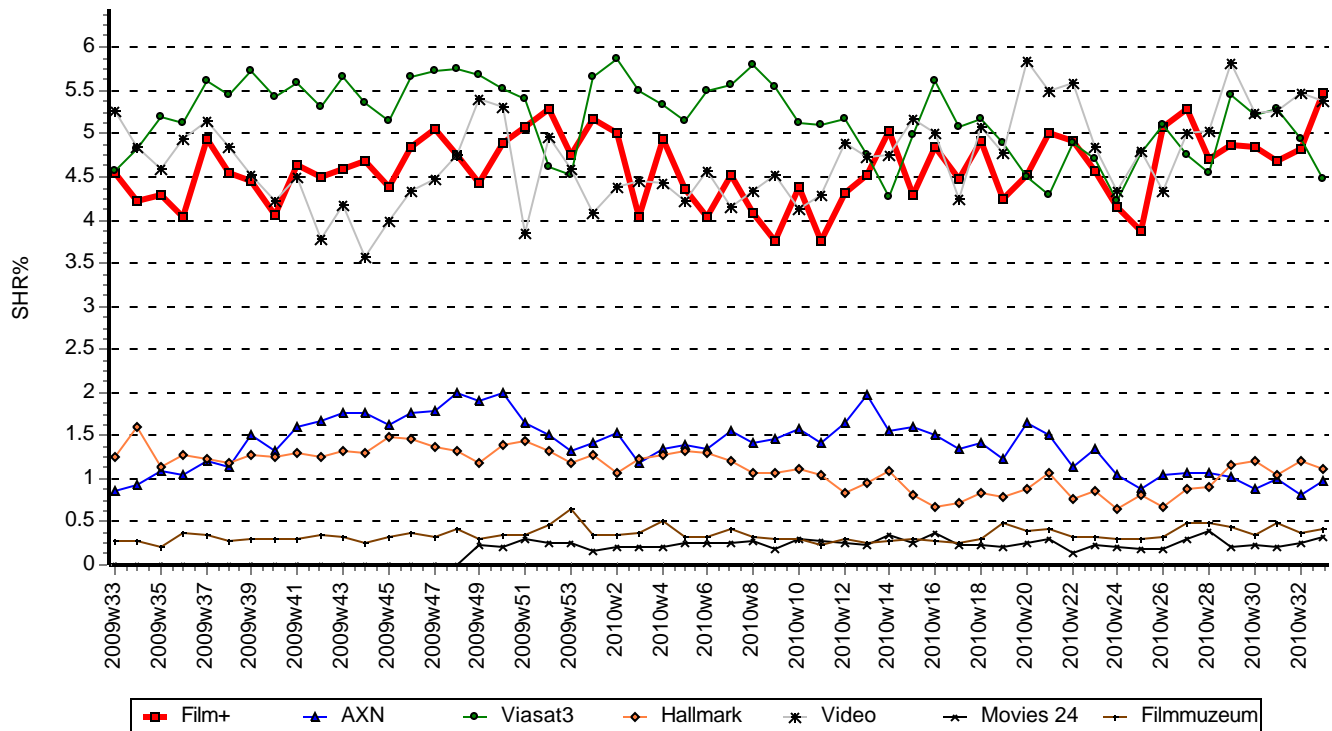

02:00-25:59

Channel	SHR%					Affinity (4+)				
	18-49	18-49 urban	18-49 Males	8-49 Female	18-39	18-49	18-49 urban	18-49 Males	8-49 Female	18-39
Film+	5.5	5.1	7.5	3.7	4.0	123	112	155	90	81
AXN	1.0	1.3	0.8	1.1	0.9	117	148	91	142	94
Viasat3	4.5	5.3	3.7	5.1	4.5	109	125	83	134	99
Hallmark	1.1	1.4	0.7	1.4	0.8	79	101	46	112	54
Video	5.4	5.8	5.9	4.9	6.2	117	124	118	116	121
Movies 24	0.3	0.4	0.2	0.4	0.1	84	93	46	122	32
Filmmuzeum	0.4	0.5	0.5	0.4	0.3	79	91	87	71	45

18-49 audience share, 02:00-25:59

Weekly TOP 5 - Film+ and its competitors

18-49

Title	Channel	Date	Day	Start Time	End Time	AMR '000	AMR %	SHR %	Affinity (4+)
Csi	Viasat3	19-08-10	Thu	21:19	22:12	149,709	3.5	9.8	96
A szokeveny	F+	21-08-10	Sat	20:30	22:50	140,990	3.3	8.8	143
New york-i helyszinelok	Viasat3	19-08-10	Thu	22:17	23:07	118,548	2.8	8.8	107
Katonak voltunk	F+	17-08-10	Tue	21:00	23:26	116,262	2.7	7.7	126
Gyilkos szamok	Viasat3	17-08-10	Tue	20:25	21:17	107,284	2.5	6.4	129

Film+ - weekly TOP 10

18-49

Title	Channel	Date	Day	Start Time	End Time	AMR '000	AMR %	SHR %	Affinity (4+)
A szokeveny	F+	21-08-10	Sat	20:30	22:50	140,990	3.3	8.8	143
Katonak voltunk	F+	17-08-10	Tue	21:00	23:26	116,262	2.7	7.7	126
Katona	F+	22-08-10	Sun	21:00	22:42	102,369	2.4	5.5	106
Kelly hosei	F+	20-08-10	Fri	18:24	20:56	102,121	2.4	9.2	118
Habostorta	F+	18-08-10	Wed	20:59	22:37	88,885	2.1	5.1	140
Probatetel	F+	21-08-10	Sat	22:55	24:31	83,338	2.0	8.3	142
Az utolso legio	F+	22-08-10	Sun	19:10	20:56	76,590	1.8	4.8	91
Kincs ami nincs	F+	21-08-10	Sat	18:29	20:24	75,148	1.8	6.4	112
Keso bosszu	F+	19-08-10	Thu	21:00	22:44	74,219	1.7	5.0	131
Felporogve	F+	20-08-10	Fri	21:01	22:32	71,464	1.7	4.8	119

At least 7 minutes long programmes. A program with more than one broadcast appears only once with the best episode.