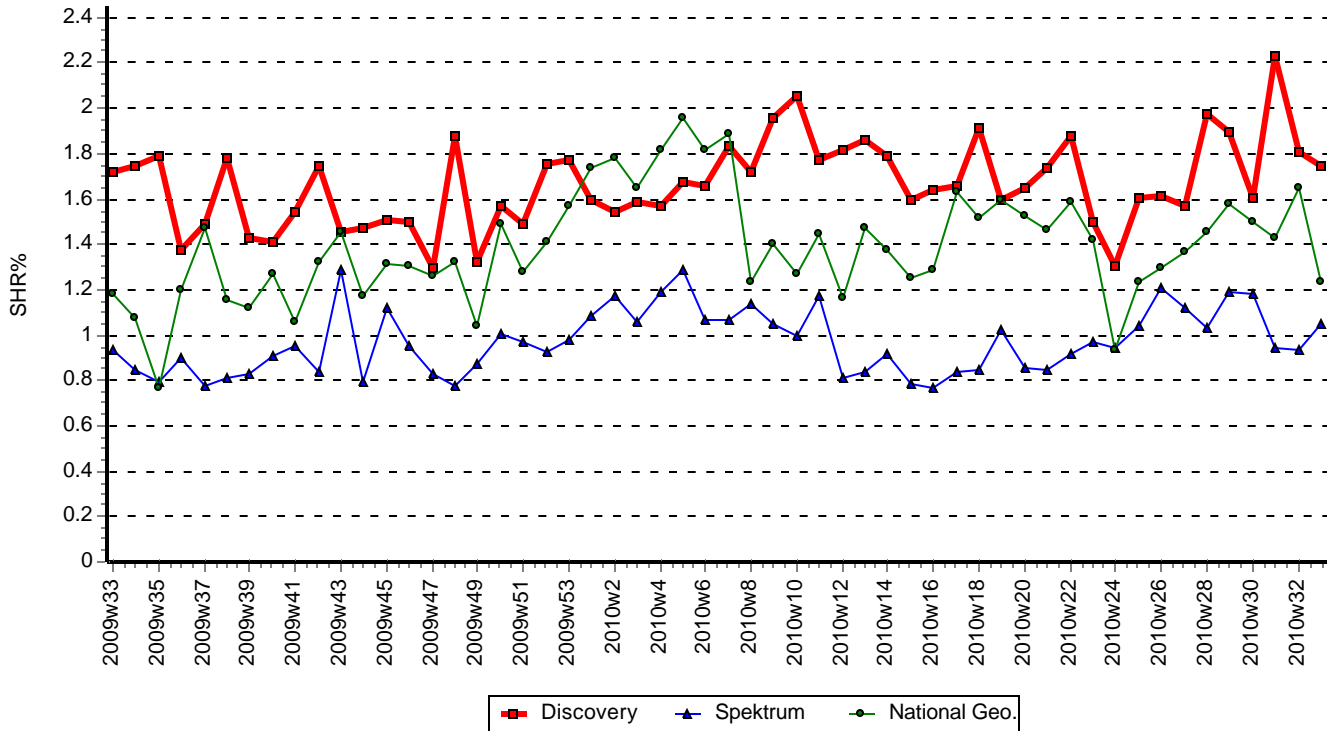

02:00-25:59

Channel	SHR%					Affinity (4+)				
	8-49 ABC pp	18-39 Males	18-49 Males	8-49 Female	18-49 urban	8-49 ABC pp	18-39 Males	18-49 Males	8-49 Female	18-49 urban
Discovery	1.7	2.7	2.2	0.9	1.4	146	200	185	92	127
Spektrum	1.0	0.8	0.8	0.7	0.9	130	93	105	102	129
National Geo.	1.2	1.1	1.0	0.8	1.0	126	97	104	95	113

18-49 ABC pp audience share, 02:00-25:59

Weekly TOP 5 - Discovery Channel and its competitors

Title	Channel	Date	Day	Start Time	End Time	AMR '000	AMR %	SHR %	Affinity (4+)
A tuleles torvenyei	Discovery	18-08-10	Wed	21:30	22:27	28,699	1.0	2.5	182
Vegzetes masodpercek	Discovery	17-08-10	Tue	21:00	21:25	23,444	0.8	2.2	192
A nagy verdacsata - autoepitok	Discovery	21-08-10	Sat	10:00	10:54	23,284	0.8	9.1	232
Hogyan keszult?	Discovery	18-08-10	Wed	20:30	20:55	23,172	0.8	2.3	153
Bandahaboruk	Discovery	21-08-10	Sat	24:00	24:50	22,521	0.8	4.8	283

Discovery Channel - weekly TOP 10

Title	Channel	Date	Day	Start Time	End Time	AMR '000	AMR %	SHR %	Affinity (4+)
A tuleles torvenyei	Discovery	18-08-10	Wed	21:30	22:27	28,699	1.0	2.5	182
Vegzetes masodpercek	Discovery	17-08-10	Tue	21:00	21:25	23,444	0.8	2.2	192
A nagy verdacsata - autoepitok	Discovery	21-08-10	Sat	10:00	10:54	23,284	0.8	9.1	232
Hogyan keszult?	Discovery	18-08-10	Wed	20:30	20:55	23,172	0.8	2.3	153
Bandahaboruk	Discovery	21-08-10	Sat	24:00	24:50	22,521	0.8	4.8	283
Csendes szornyetegok	Discovery	16-08-10	Mon	21:30	22:26	20,519	0.7	1.9	149
A legnehezebb munkak	Discovery	17-08-10	Tue	21:30	22:23	19,762	0.7	1.9	225
Duhongo vilag	Discovery	21-08-10	Sat	23:01	23:53	19,476	0.7	2.5	201
Otodik sebesseg	Discovery	20-08-10	Fri	13:00	13:26	17,708	0.6	4.8	324
Amcsi motorok	Discovery	21-08-10	Sat	09:00	09:54	17,730	0.6	6.2	274

At least 7 minutes long programmes. A program with more than one broadcast appears only once with the best episode.