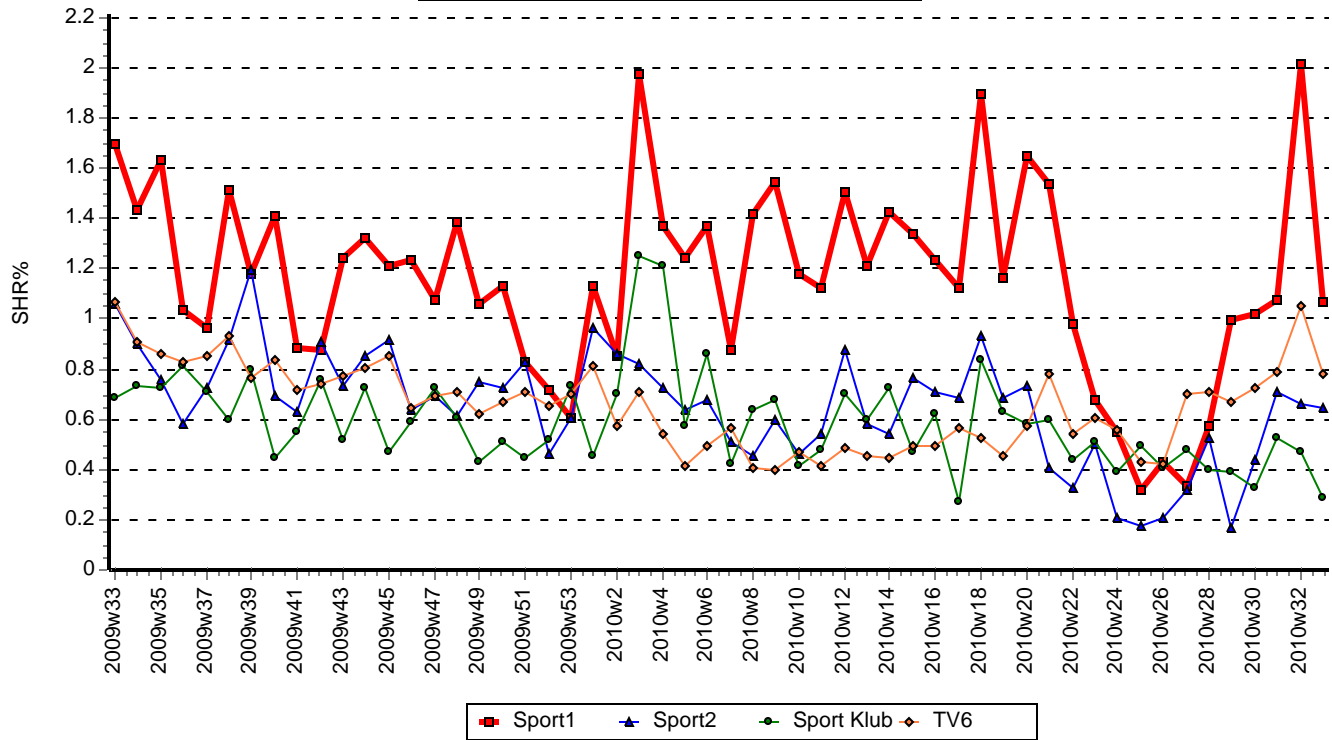

02:00-25:59

Channel	SHR%					Affinity (4+)						
	18-49 Males	18-39 Males	18-29 Males	ABC p1	8-49 ABC p1	18-59 AB pp	18-49 Males	18-39 Males	18-29 Males	ABC p1	8-49 ABC p1	18-59 AB pp
Sport1	1.1	1.1	1.2	0.7	0.8		135	125	144	88	97	
Sport2	0.6	0.7	0.8	0.6	0.6		136	130	160	113	134	
Sport Klub	0.3	0.4	0.3	0.2	0.2		164	175	147	83	90	
TV6	0.8	1.0	0.5	0.6	0.6		216	250	146	170	159	

18-49 Males audience share, 02:00-25:59

Weekly TOP 5 - Sport1 and its competitors

Title	Channel	Date	Day	Start Time	End Time	AMR '000	AMR %	SHR %	Affinity (4+)
A simpson család	TV6	19-08-10	Thu	18:32	18:59	13,938	0.7	3.6	329
X-men: evolucio	TV6	21-08-10	Sat	14:00	14:27	13,908	0.7	3.5	258
Kaliforniaba jöttem	TV6	17-08-10	Tue	17:31	17:58	12,001	0.6	4.2	208
Batman of the future	TV6	22-08-10	Sun	14:30	14:56	10,426	0.5	2.2	265
Top gear	TV6	21-08-10	Sat	18:01	19:02	10,133	0.5	2.2	298

Toplists are filtered to only sport programs. Including multiple appearances. At least 7 minutes long programmes.