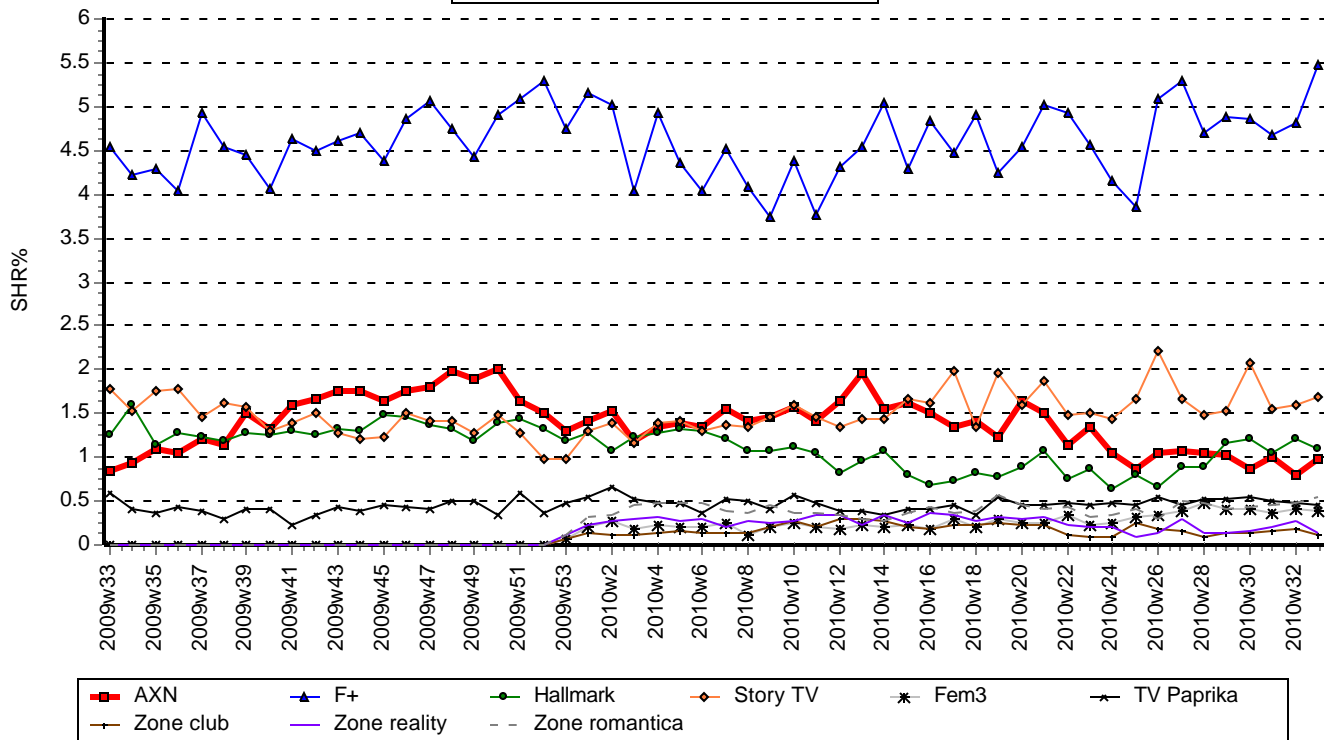

02:00-25:59

Channel	SHR%					Affinity (4+)				
	18-49	18-49 urban	8-49 Female	18-49 Males	18-39	18-49	18-49 urban	8-49 Female	18-49 Males	18-39
AXN	1.0	1.3	1.1	0.8	0.9	117	148	142	91	94
F+	5.5	5.1	3.7	7.5	4.0	123	112	90	155	81
Hallmark	1.1	1.4	1.4	0.7	0.8	79	101	112	46	54
Story TV	1.7	1.3	2.2	1.1	1.2	65	50	91	39	40
Fem3	0.4	0.3	0.5	0.3	0.4	92	72	124	59	75
TV Paprika	0.5	0.6	0.5	0.4	0.4	82	106	105	60	68
Zone club	0.1	0.1	0.2	0.1	0.1	114	97	175	52	102
Zone reality	0.1	0.2	0.2	0.1	0.2	58	80	76	41	64
Zone romantica	0.5	0.3	0.6	0.5	0.5	84	45	102	66	66

18-49 audience share, 02:00-25:59

Weekly TOP 5 - AXN and its competitors

18-49

Title	Channel	Date	Day	Start Time	End Time	AMR '000	AMR %	SHR %	Affinity (4+)
A szokeveny	F+	21-08-10	Sat	20:30	22:50	140,990	3.3	8.8	143
Katonak voltunk	F+	17-08-10	Tue	21:00	23:26	116,262	2.7	7.7	126
Katona	F+	22-08-10	Sun	21:00	22:42	102,369	2.4	5.5	106
Kelly hosei	F+	20-08-10	Fri	18:24	20:56	102,121	2.4	9.2	118
Habostorta	F+	18-08-10	Wed	20:59	22:37	88,885	2.1	5.1	140

AXN - weekly TOP 10

18-49

Title	Channel	Date	Day	Start Time	End Time	AMR '000	AMR %	SHR %	Affinity (4+)
Gylkos elmek	AXN	18-08-10	Wed	22:00	22:56	59,222	1.4	3.7	155
Pokember 2.	AXN	20-08-10	Fri	21:00	23:23	47,158	1.1	3.3	121
Kegyetlen jatekok	AXN	22-08-10	Sun	22:00	23:49	25,971	0.6	1.9	188
The cleaner - a fuggetlen	AXN	20-08-10	Fri	23:30	24:22	24,384	0.6	2.9	195
Harmadik muszak	AXN	21-08-10	Sat	14:00	14:50	22,461	0.5	2.9	139
A vampir a verfarkas es a szellei	AXN	17-08-10	Tue	21:00	22:09	18,813	0.4	1.1	126
True blood - inni es elni hagyni	AXN	17-08-10	Tue	22:10	23:14	18,780	0.4	1.4	132
Rush - a hajsza	AXN	20-08-10	Fri	20:00	20:52	17,041	0.4	1.3	143
A harper-sziget	AXN	16-08-10	Mon	21:00	21:56	16,781	0.4	1.0	170
Csillagkapu	AXN	22-08-10	Sun	09:00	09:52	14,962	0.4	2.3	149

At least 7 minutes long programmes. A program with more than one broadcast appears only once with the best episode.