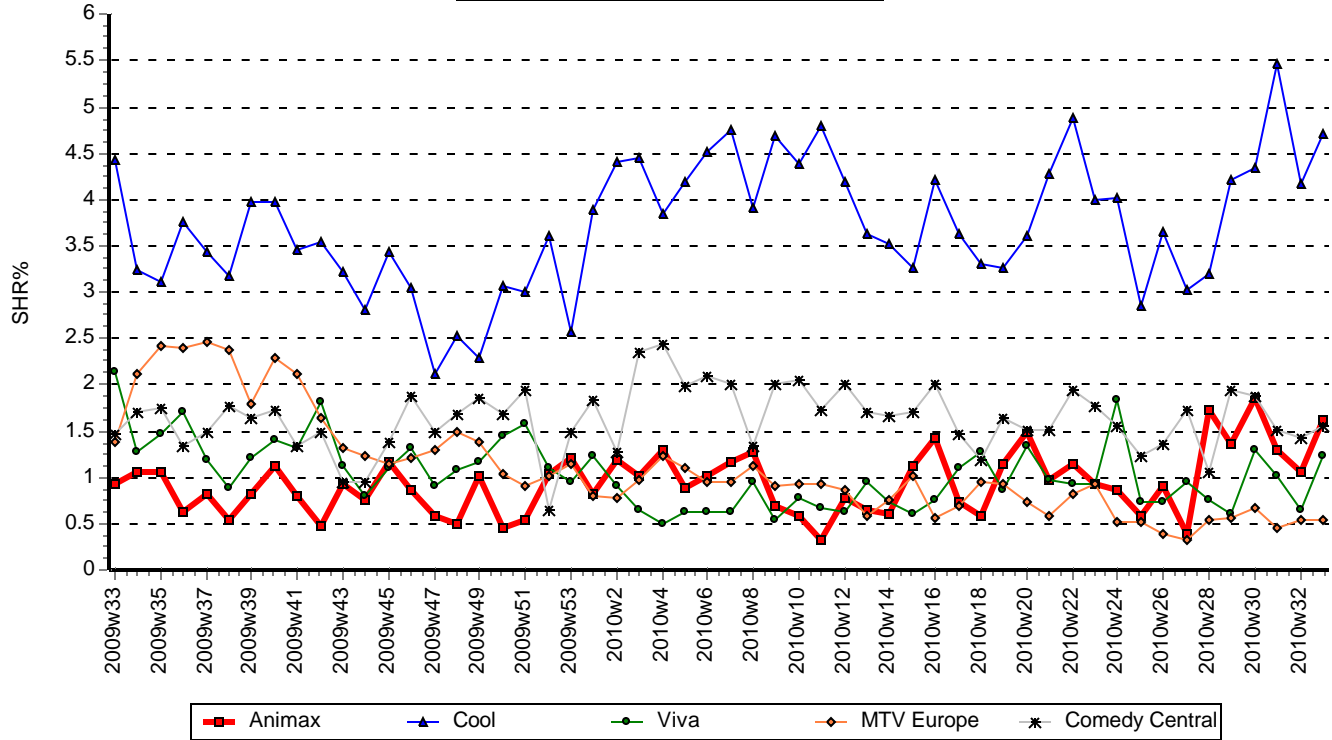

20:00-23:59

Channel	SHR%					Affinity (4+)				
	15-24	M 15-24	18-24	13-17	4-14	15-24	M 15-24	18-24	13-17	4-14
Animax	1.6	2.8	1.2	2.2	0.9	294	457	229	419	172
Cool	4.7	4.8	5.0	3.3	1.4	73	67	82	55	22
Viva	1.2	0.6	0.7	2.2	1.2	260	115	166	503	261
MTV Europe	0.5	0.6	0.6	0.9	0.4	266	260	289	466	188
Comedy Centr	1.6	1.4	1.3	2.2	1.1	146	121	131	215	107

15-24 audience share, 20:00-23:59

Weekly TOP 5 - Animax and its competitors

15-24

Title	Channel	Date	Day	Start Time	End Time	AMR '000	AMR %	SHR %	Affinity (4+)
Dr. csont	Cool	17-08-10	Tue	21:25	22:12	24,079	2.1	8.7	87
Showder klub	Cool	18-08-10	Wed	21:25	22:15	19,929	1.7	5.9	109
Family guy	Comedy C.	17-08-10	Tue	22:31	22:55	19,602	1.7	7.8	365
A mentalista	Cool	21-08-10	Sat	21:15	22:00	19,597	1.7	6.8	99
South park	Comedy C.	17-08-10	Tue	22:04	22:30	19,207	1.7	7.1	408

At least 7 minutes long programmes. A program with more than one broadcast appears only once with the best episode. There is no program database for Animax.