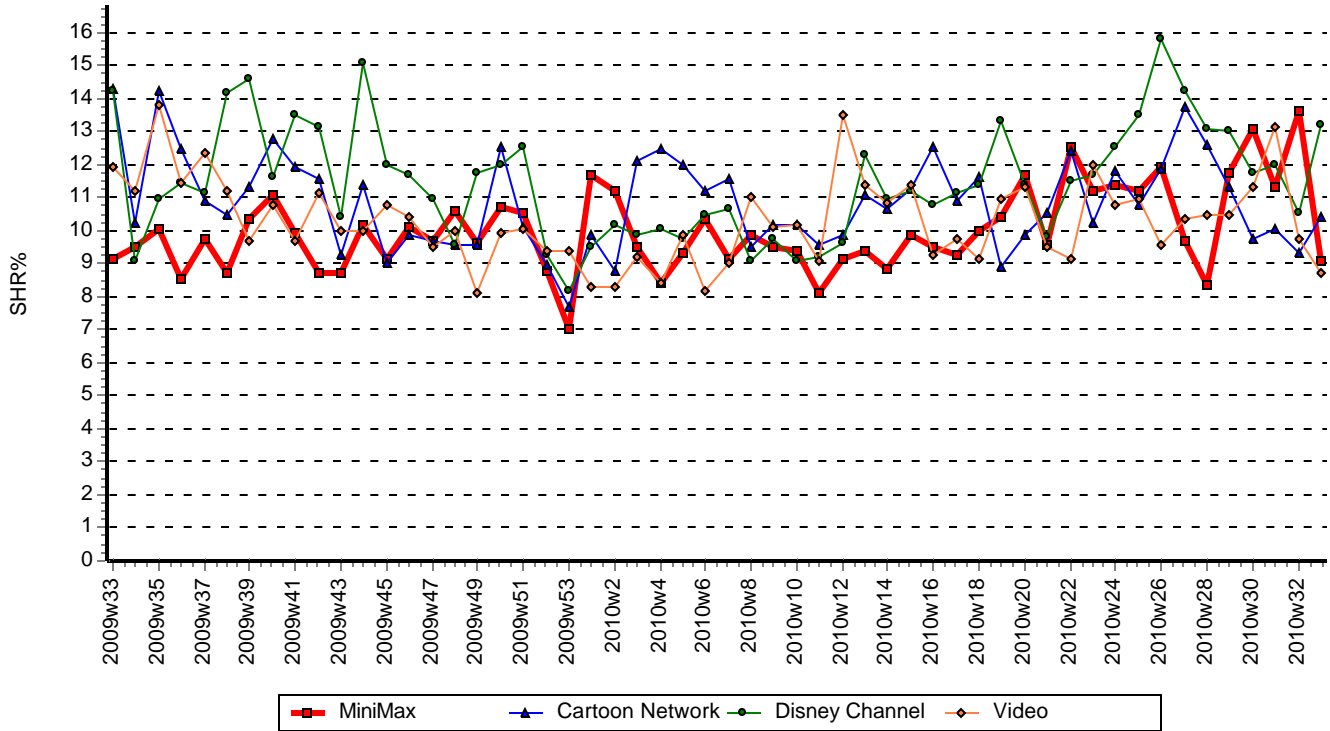

06:00-19:59

Channel	SHR%					Affinity (4+)				
	4-14	F 4-14	M 4-14	4-7	w/children (	4-14	F 4-14	M 4-14	4-7	w/children (
MiniMax	9.1	11.2	7.0	15.5	3.8	432	528	335	777	180
Cartoon Netwc	10.5	5.5	15.4	12.9	2.6	520	270	776	678	130
Disney Channe	13.2	14.5	11.9	10.2	3.3	429	468	390	350	107
Video	8.7	9.5	7.9	9.2	4.9	174	188	160	195	99

4-14 audience share, 06:00-19:59

Weekly TOP 5 - Minimax and its competitors

4-14

Title	Channel	Date	Day	Start Time	End Time	AMR '000	AMR %	SHR %	Affinity (4+)
Tom es jerry	Cartoon N:	21-08-10	Sat	10:16	10:30	66,182	6.4	29.3	679
H2o - sellomesek	Disney Ch:	18-08-10	Wed	11:25	11:49	62,850	6.0	26.7	547
Hannah montana	Disney Ch:	18-08-10	Wed	11:00	11:23	61,018	5.8	28.9	582
Ben 10: az idegen erok	Cartoon N:	21-08-10	Sat	10:35	10:57	57,503	5.5	29.2	733
Johnny test	Cartoon N:	18-08-10	Wed	11:26	11:48	54,851	5.2	23.2	639

At least 7 minutes long programmes. A program with more than one broadcast appears only once with the best episode. There is no program database for Minimax.