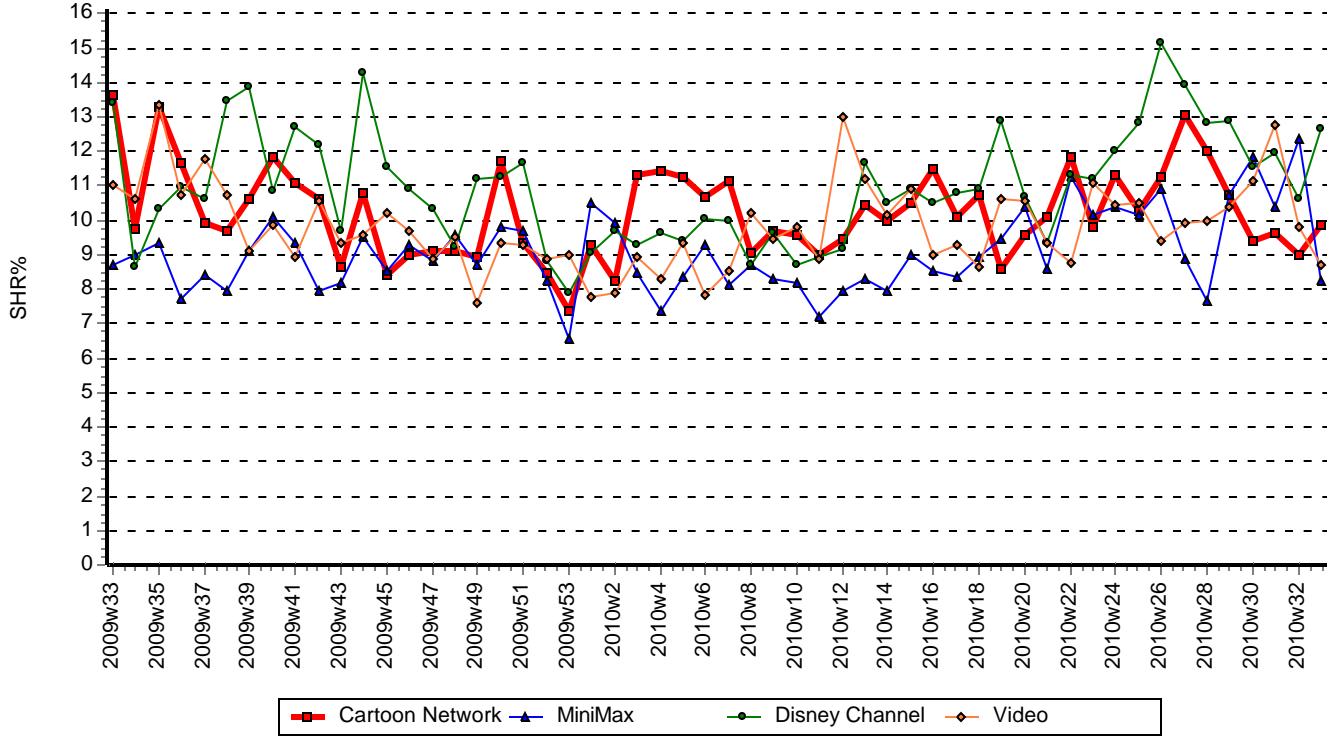

06:00-20:59

Channel	SHR%					Affinity (4+)				
	4-14	F 4-14	M 4-14	8-14	w/children (1-14)	4-14	F 4-14	M 4-14	8-14	w/children (1-14)
Cartoon Network	9.9	5.1	14.6	8.2	2.3	517	263	776	418	125
MiniMax	8.2	10.2	6.3	4.4	3.2	430	522	334	221	176
Disney Channel	12.7	13.7	11.6	14.5	3.1	431	461	401	480	110
Video	8.7	9.8	7.6	8.1	4.5	177	198	156	159	98

4-14 audience share, 06:00-20:59

Weekly TOP 5 - Cartoon and its competitors

4-14

Title	Channel	Date	Day	Start Time	End Time	AMR '000	AMR %	SHR %	Affinity (4+)
Tom es jerry	Cartoon N:	21-08-10	Sat	10:16	10:30	66,182	6.4	29.3	679
H2o - sellomesek	Disney Ch:	18-08-10	Wed	11:25	11:49	62,850	6.0	26.7	547
Hannah montana	Disney Ch:	18-08-10	Wed	11:00	11:23	61,018	5.8	28.9	582
Ben 10: az idegen erok	Cartoon N:	21-08-10	Sat	10:35	10:57	57,503	5.5	29.2	733
Johnny test	Cartoon N:	18-08-10	Wed	11:26	11:48	54,851	5.2	23.2	639

Cartoon - weekly TOP 10

4-14

Title	Channel	Date	Day	Start Time	End Time	AMR '000	AMR %	SHR %	Affinity (4+)
Tom es jerry	Cartoon N:	21-08-10	Sat	10:16	10:30	66,182	6.4	29.3	679
Ben 10: az idegen erok	Cartoon N:	21-08-10	Sat	10:35	10:57	57,503	5.5	29.2	733
Johnny test	Cartoon N:	18-08-10	Wed	11:26	11:48	54,851	5.2	23.2	639
Hero: 108	Cartoon N:	18-08-10	Wed	09:05	09:27	44,741	4.3	20.5	651
Szombatek titkos vilaga	Cartoon N:	21-08-10	Sat	11:00	11:23	44,280	4.3	24.0	676
Shaolin leszamolass	Cartoon N:	18-08-10	Wed	11:51	12:11	43,115	4.1	19.0	646
Fosterek haza kepzeltbeli barat	Cartoon N:	18-08-10	Wed	09:31	09:52	38,317	3.7	17.2	636
Chowder	Cartoon N:	17-08-10	Tue	08:40	09:02	37,647	3.6	19.8	603
Total drama akcio	Cartoon N:	16-08-10	Mon	13:30	13:51	35,347	3.4	22.0	565
Tini titanok	Cartoon N:	17-08-10	Tue	20:17	20:39	33,200	3.2	10.5	607

At least 7 minutes long programmes. A program with more than one broadcast appears only once with the best episode. There is no program database for Cartoon Network.