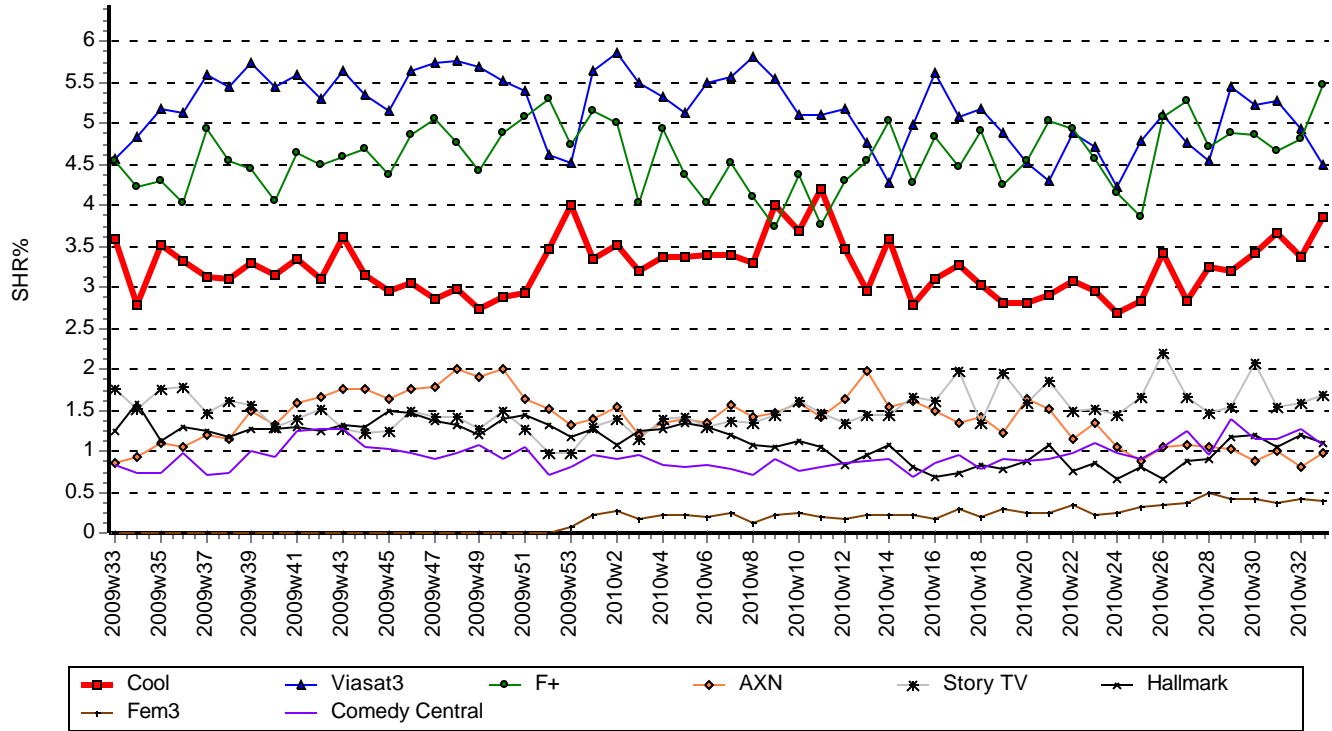

02:00-25:59

Channel	SHR%					Affinity (4+)				
	18-49	8-49 Female	18-49 Males	18-39	15-29	18-49	8-49 Female	18-49 Males	18-39	15-29
Cool	3.9	3.9	3.8	3.7	3.9	107	116	97	92	86
Viasat3	4.5	5.1	3.7	4.5	4.1	109	134	83	99	79
F+	5.5	3.7	7.5	4.0	3.6	123	90	155	81	63
AXN	1.0	1.1	0.8	0.9	0.7	117	142	91	94	62
Story TV	1.7	2.2	1.1	1.2	0.8	65	91	39	40	24
Hallmark	1.1	1.4	0.7	0.8	0.6	79	112	46	54	32
Fem3	0.4	0.5	0.3	0.4	0.4	92	124	59	75	77
Comedy Centr	1.1	0.9	1.3	1.3	1.7	125	112	137	136	159

18-49 audience share, 02:00-25:59

Weekly TOP 5 - Cool and its competitors

18-49

Title	Channel	Date	Day	Start Time	End Time	AMR '000	AMR %	SHR %	Affinity (4+)
Csi	Viasat3	19-08-10	Thu	21:19	22:12	149,709	3.5	9.8	96
A szokeveny	F+	21-08-10	Sat	20:30	22:50	140,990	3.3	8.8	143
New york-i helyszinelok	Viasat3	19-08-10	Thu	22:17	23:07	118,548	2.8	8.8	107
Katonak voltunk	F+	17-08-10	Tue	21:00	23:26	116,262	2.7	7.7	126
Dr. csont	Cool	17-08-10	Tue	21:25	22:12	110,692	2.6	6.6	108

Cool - weekly TOP 10

18-49

Title	Channel	Date	Day	Start Time	End Time	AMR '000	AMR %	SHR %	Affinity (4+)
Dr. csont	Cool	17-08-10	Tue	21:25	22:12	110,692	2.6	6.6	108
Showder klub	Cool	22-08-10	Sun	19:25	20:16	97,826	2.3	6.6	163
Maverick	Cool	19-08-10	Thu	21:27	23:43	91,898	2.2	6.9	141
Miami helyszinelok	Cool	22-08-10	Sun	22:05	22:56	87,703	2.1	5.6	91
Doglott aktak	Cool	17-08-10	Tue	22:15	23:04	85,871	2.0	6.1	117
New york-i helyszinelok	Cool	22-08-10	Sun	21:15	22:05	79,581	1.9	4.1	94
A mentalista	Cool	21-08-10	Sat	21:15	22:00	78,253	1.8	4.7	107
Ben hur	Cool	21-08-10	Sat	17:17	19:13	64,099	1.5	6.9	98
Haz a tonal	Cool	20-08-10	Fri	19:00	20:43	61,017	1.4	5.4	98
Gyilkos elmek	Cool	18-08-10	Wed	22:17	23:05	58,031	1.4	3.8	107

At least 7 minutes long programmes. A program with more than one broadcast appears only once with the best episode.