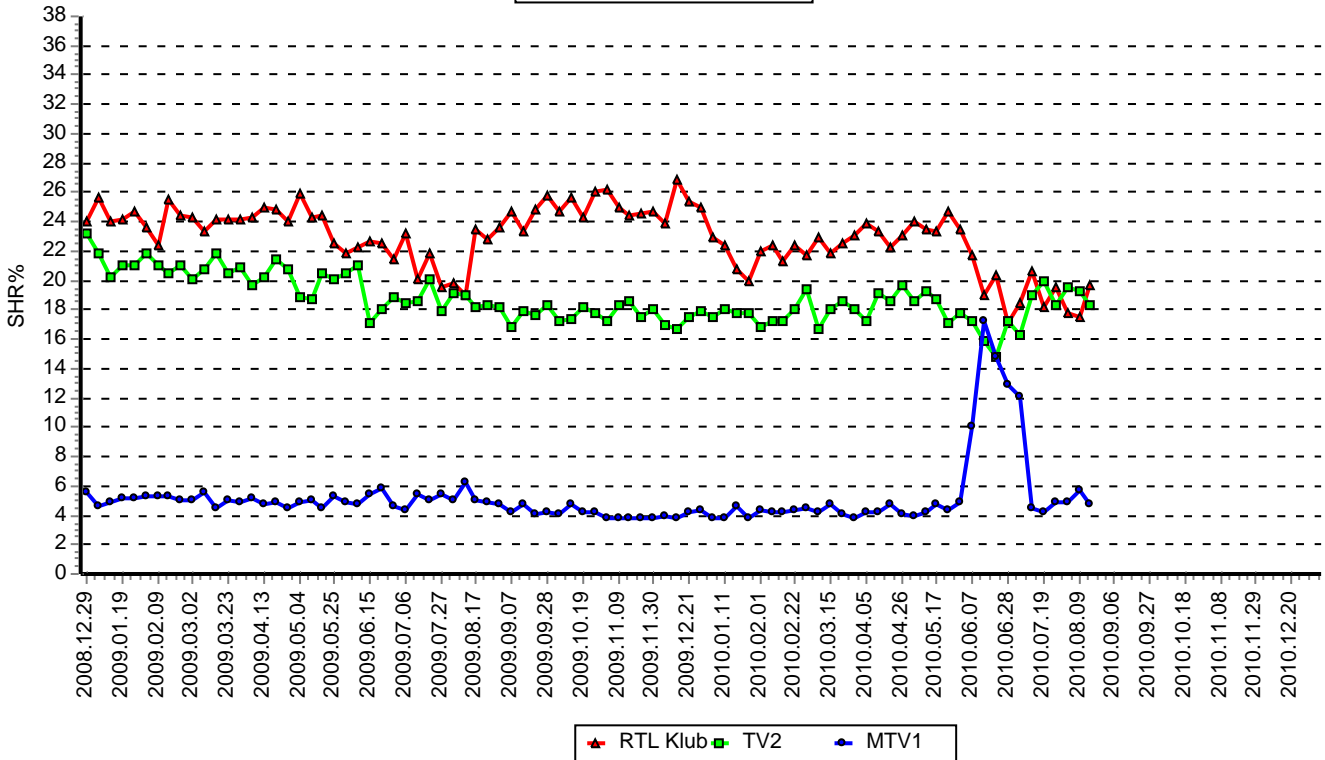

02:00-25:59
A18-49, SHR%