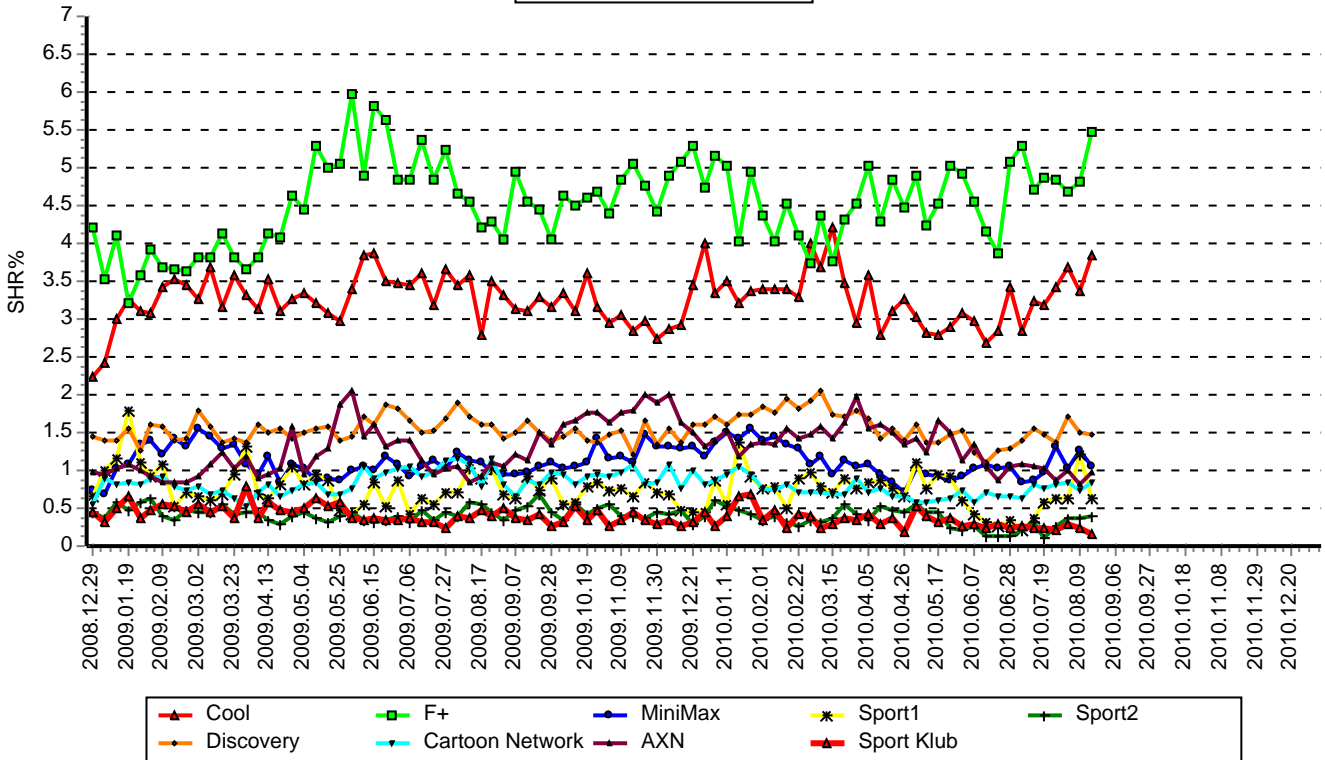

* Programs with more than 1 broadcast appear only once with the best rated episode

Channel	Count
TV2	8
RTL Klub	12

02:00-25:59 / 18-49					
	MTV1	Viasat3	TV2	RTL Klub	R-Time ch
Jul '09	5.0	5.2	18.8	21.1	14.8
Aug '09	5.2	4.9	18.7	21.4	14.5
Sep '09	4.4	5.5	17.6	24.3	14.0
Oct '09	4.3	5.5	17.7	25.1	14.7
Nov '09	3.8	5.5	18.1	25.1	14.9
Dec '09	4.0	5.2	17.2	25.4	14.6
2009 average	4.4	5.3	18.0	23.9	14.6
Jan '10	4.0	5.4	17.9	21.7	15.8
Feb '10	4.2	5.5	17.3	22.0	14.5
Mar '10	4.4	5.2	18.3	22.2	14.6
Apr '10	4.3	5.0	18.1	23.5	14.2
May '10	4.3	4.6	18.8	23.6	13.7
Jun '10	12.3	4.7	16.3	20.6	12.3
Jul '10	7.2	5.1	18.3	18.7	13.2
Week 33	4.7	4.5	18.4	19.6	14.9

19:00-22:59 / A4+					
	MTV1	Viasat3	TV2	RTL Klub	R-Time ch
Jul '09	9.3	3.9	19.4	25.7	12.6
Aug '09	10.4	4.1	19.8	25.8	11.8
Sep '09	9.5	3.9	18.9	30.7	10.6
Oct '09	9.2	3.5	19.6	31.5	11.0
Nov '09	7.7	3.0	20.4	33.6	10.7
Dec '09	8.7	3.2	19.1	33.1	11.0
2009 average	9.1	3.6	19.5	30.3	11.2
Jan '10	9.3	3.9	20.7	29.2	11.2
Feb '10	8.9	4.1	21.4	28.5	10.6
Mar '10	10.2	3.8	20.9	27.5	10.9
Apr '10	9.8	3.3	20.2	28.0	11.0
May '10	10.2	3.2	21.9	27.4	10.4
Jun '10	17.8	3.2	18.3	25.1	9.1
Jul '10	15.5	3.5	19.7	22.8	9.8
Week 33	12.2	3.3	21.0	21.6	11.2

02:00-25:59
A18-49, SHR%

19:00-22:59
A18-49, SHR%

02:00-25:59
A18-49, SHR%

19:00-22:59
A18-49, SHR%