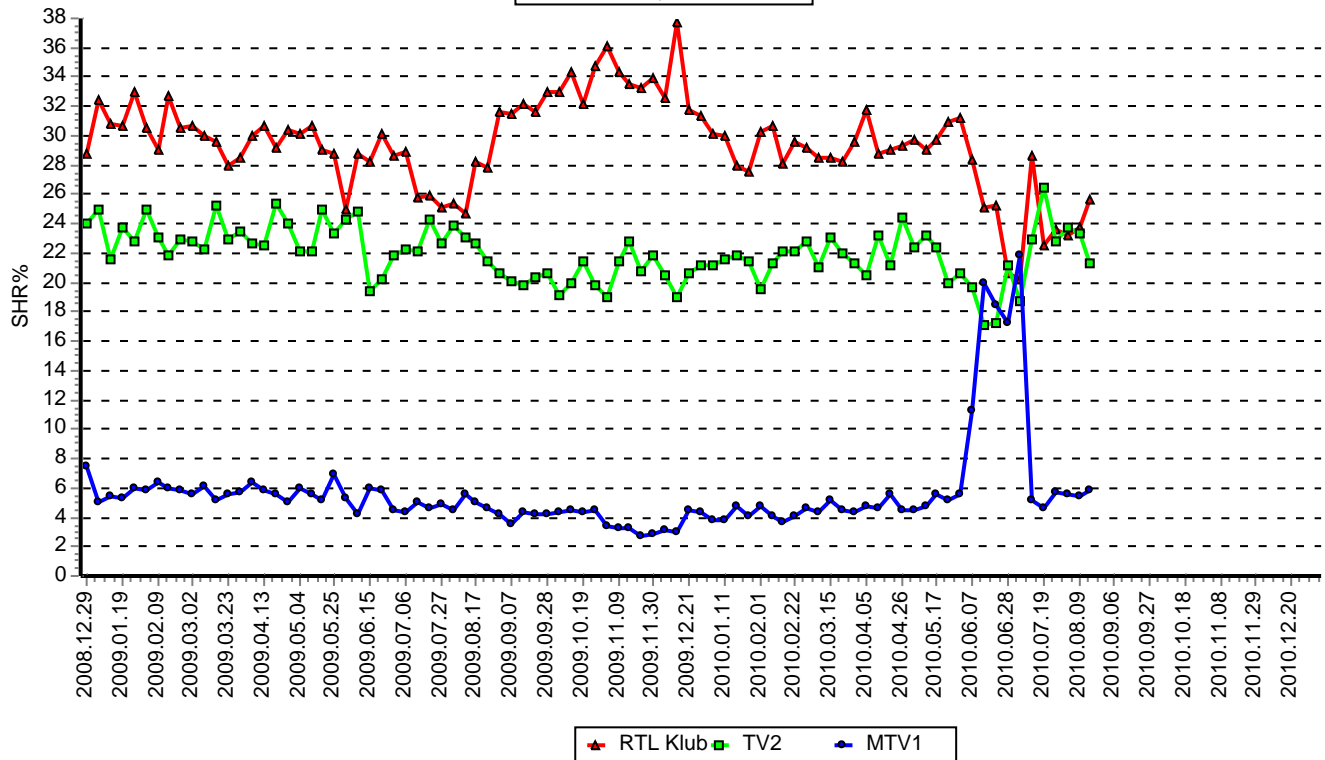

19:00-22:59
A18-49, SHR%