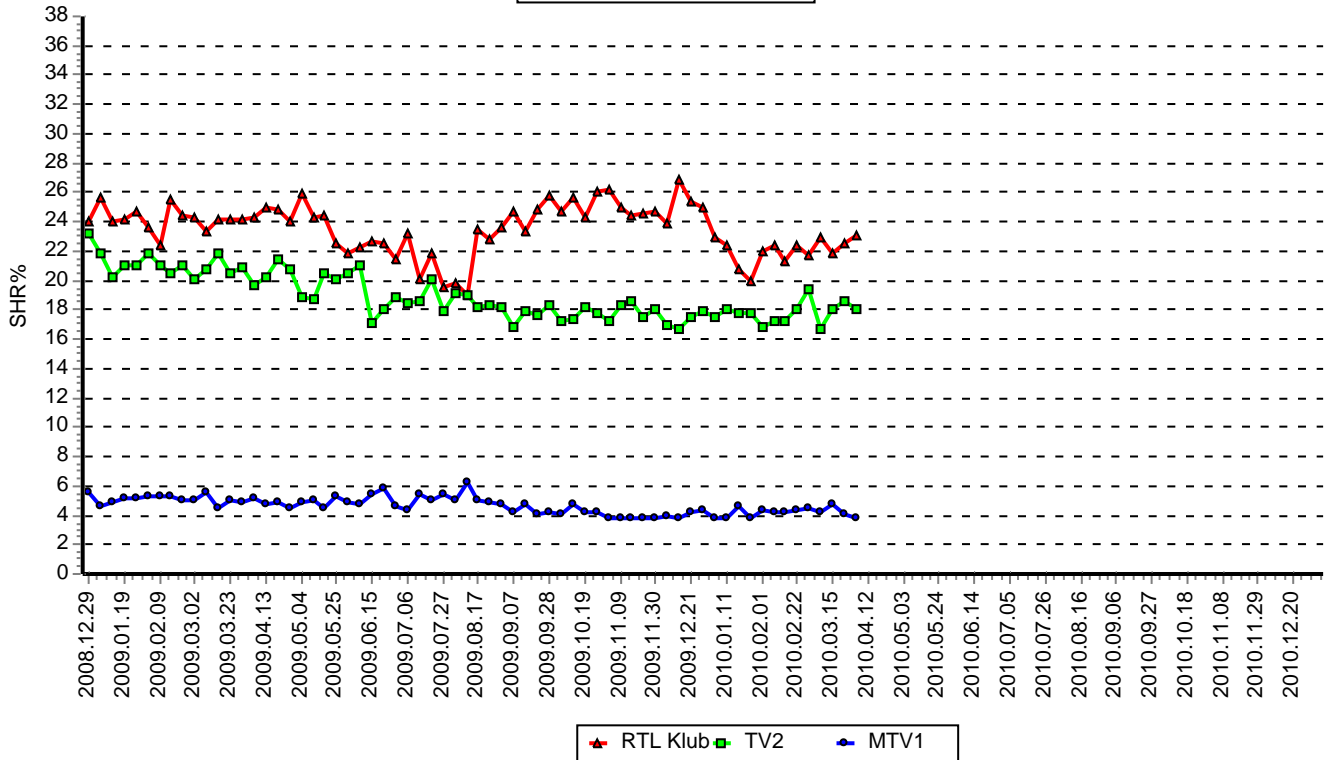

02:00-25:59
A18-49, SHR%