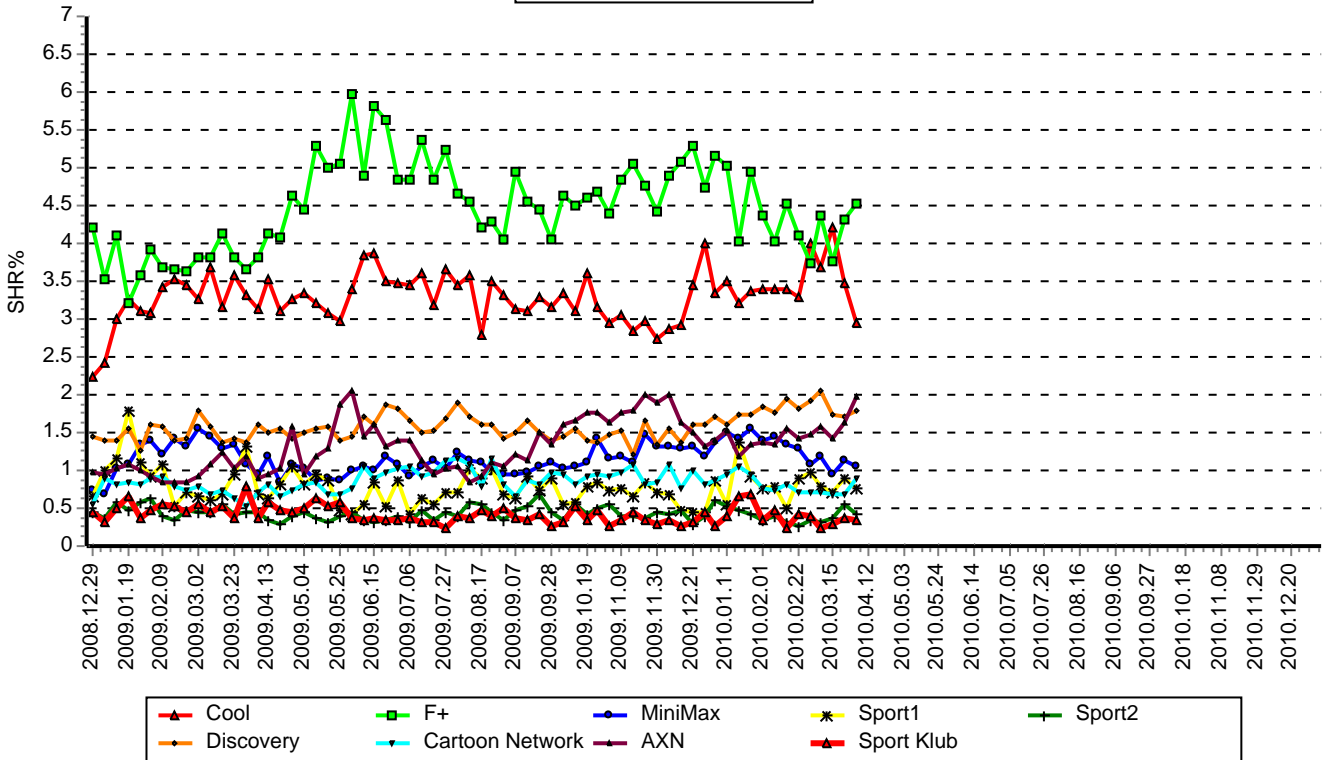

* Programs with more than 1 broadcast appear only once with the best rated episode

Channel	Count
TV2	5
RTL Klub	15

02:00-25:59 / 18-49					
	MTV1	Viasat3	TV2	RTL Klub	R-Time ch
Mar '09	5.0	5.9	20.9	24.0	13.8
Apr '09	4.9	5.7	20.5	24.6	13.5
May '09	4.8	5.3	19.7	24.1	14.6
Jun '09	5.2	4.8	19.1	22.4	16.0
Jul '09	5.0	5.2	18.8	21.1	14.8
Aug '09	5.2	4.9	18.7	21.4	14.5
Sep '09	4.4	5.5	17.6	24.3	14.0
Oct '09	4.3	5.5	17.7	25.1	14.7
Nov '09	3.8	5.5	18.1	25.1	14.9
Dec '09	4.0	5.2	17.2	25.4	14.6
2009 average	4.6	5.4	18.8	23.9	14.5
Jan '10	4.0	5.4	17.9	21.7	15.8
Feb '10	4.2	5.5	17.3	22.0	14.5
Mar '10	4.4	5.2	18.3	22.2	14.6
Week 13	3.8	4.8	18.1	23.1	14.7

19:00-22:59 / A4+					
	MTV1	Viasat3	TV2	RTL Klub	R-Time ch
Mar '09	12.0	3.6	22.2	28.8	10.4
Apr '09	11.0	3.9	22.3	29.0	10.4
May '09	10.9	4.1	23.2	26.7	11.0
Jun '09	9.8	3.7	20.8	26.3	12.6
Jul '09	9.3	3.9	19.4	25.7	12.6
Aug '09	10.4	4.1	19.8	25.8	11.8
Sep '09	9.5	3.9	18.9	30.7	10.6
Oct '09	9.2	3.5	19.6	31.5	11.0
Nov '09	7.7	3.0	20.4	33.6	10.7
Dec '09	8.7	3.2	19.1	33.1	11.0
2009 average	9.8	3.7	20.6	29.3	11.2
Jan '10	9.3	3.9	20.7	29.2	11.2
Feb '10	8.9	4.1	21.4	28.5	10.6
Mar '10	10.2	3.8	20.9	27.5	10.9
Week 13	9.6	3.6	20.3	27.6	11.0

02:00-25:59
A18-49, SHR%

19:00-22:59
A18-49, SHR%

02:00-25:59
A18-49, SHR%

19:00-22:59
A18-49, SHR%