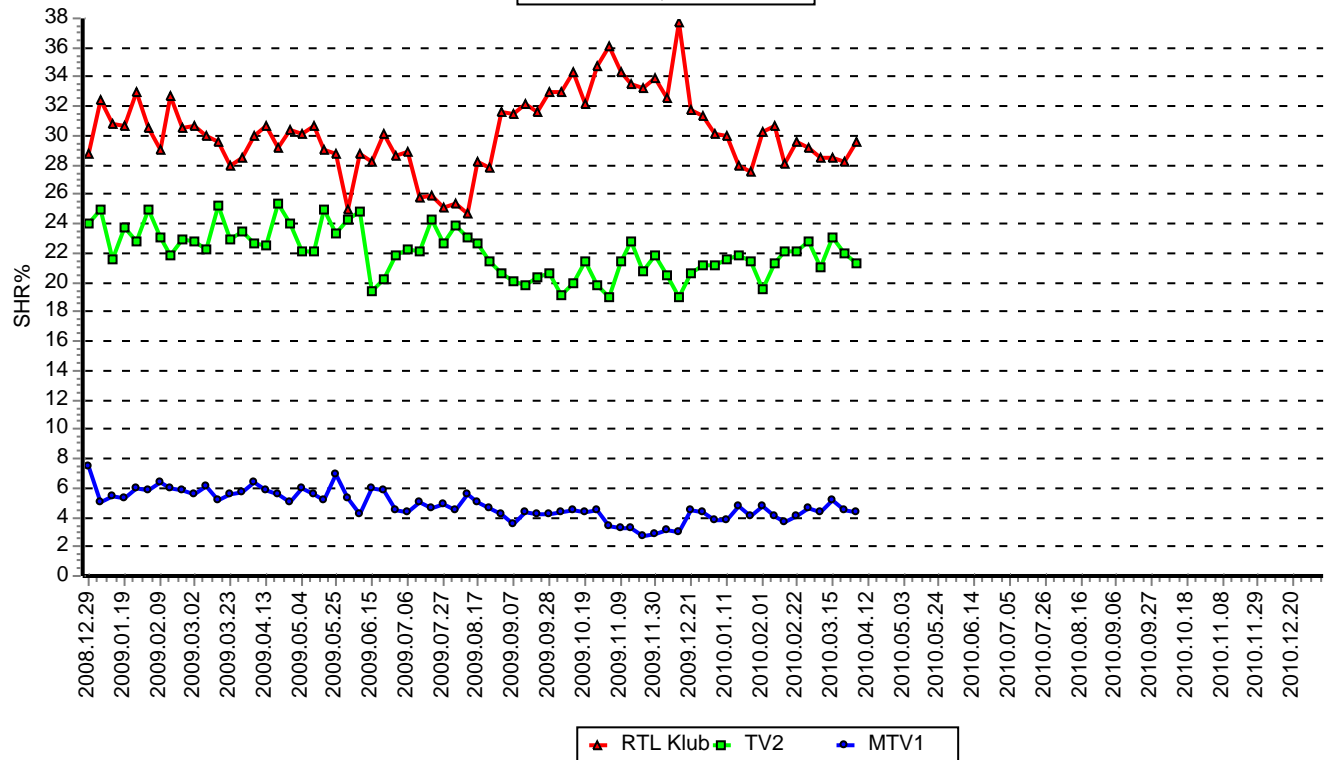

19:00-22:59
A18-49, SHR%