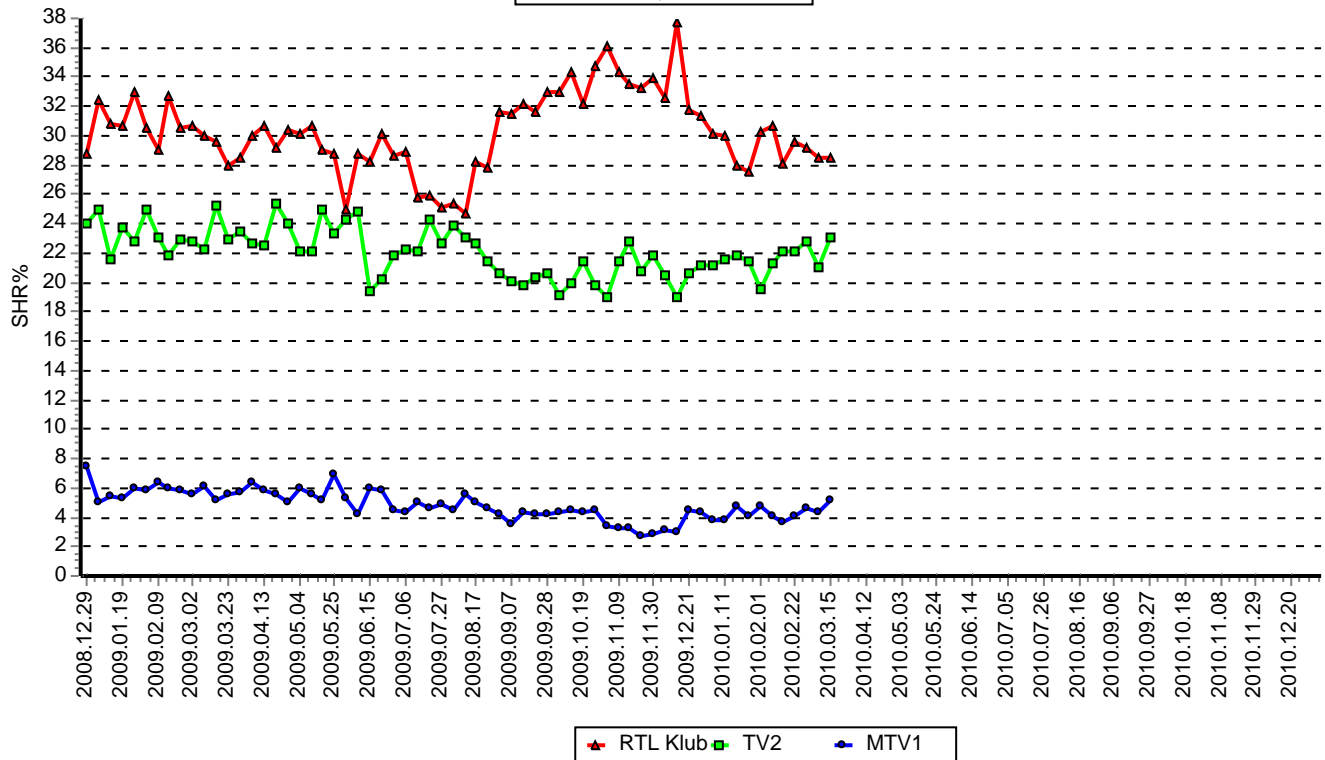

19:00-22:59
A18-49, SHR%