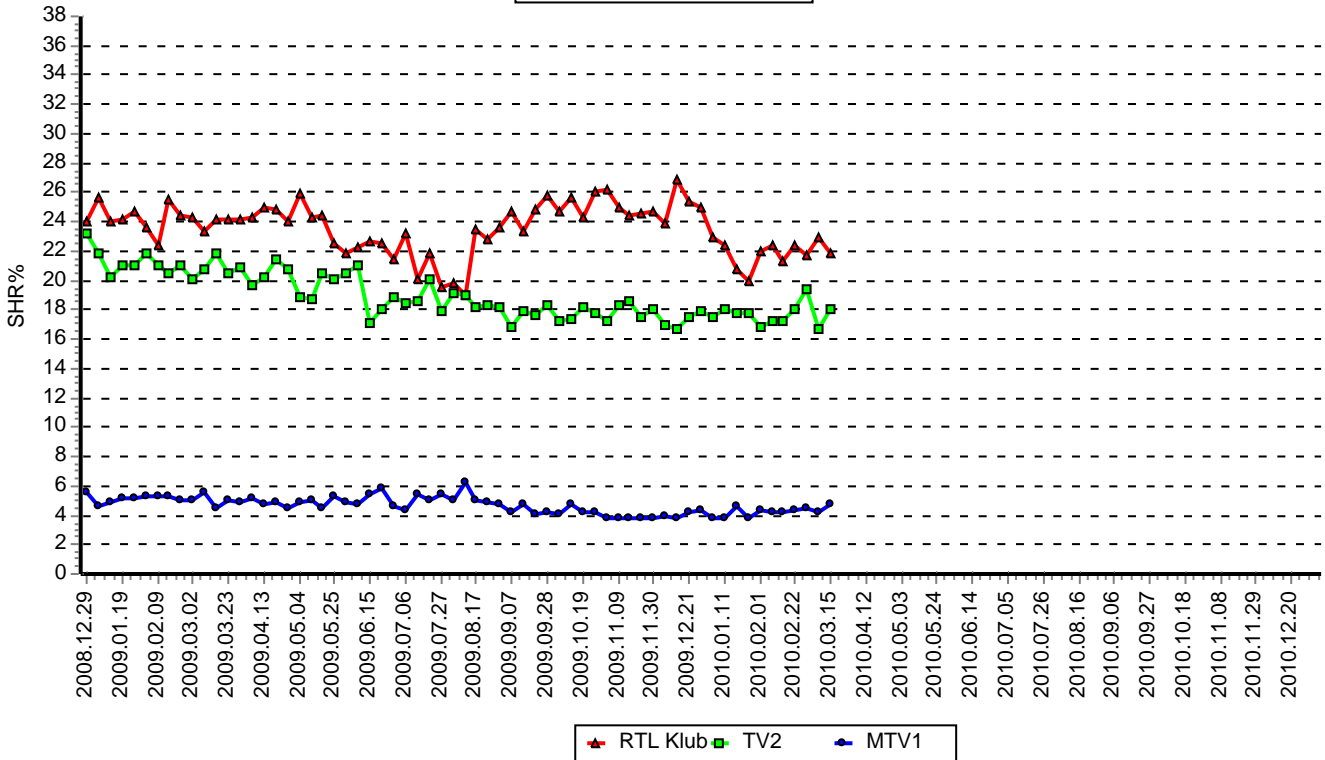

02:00-25:59
A18-49, SHR%