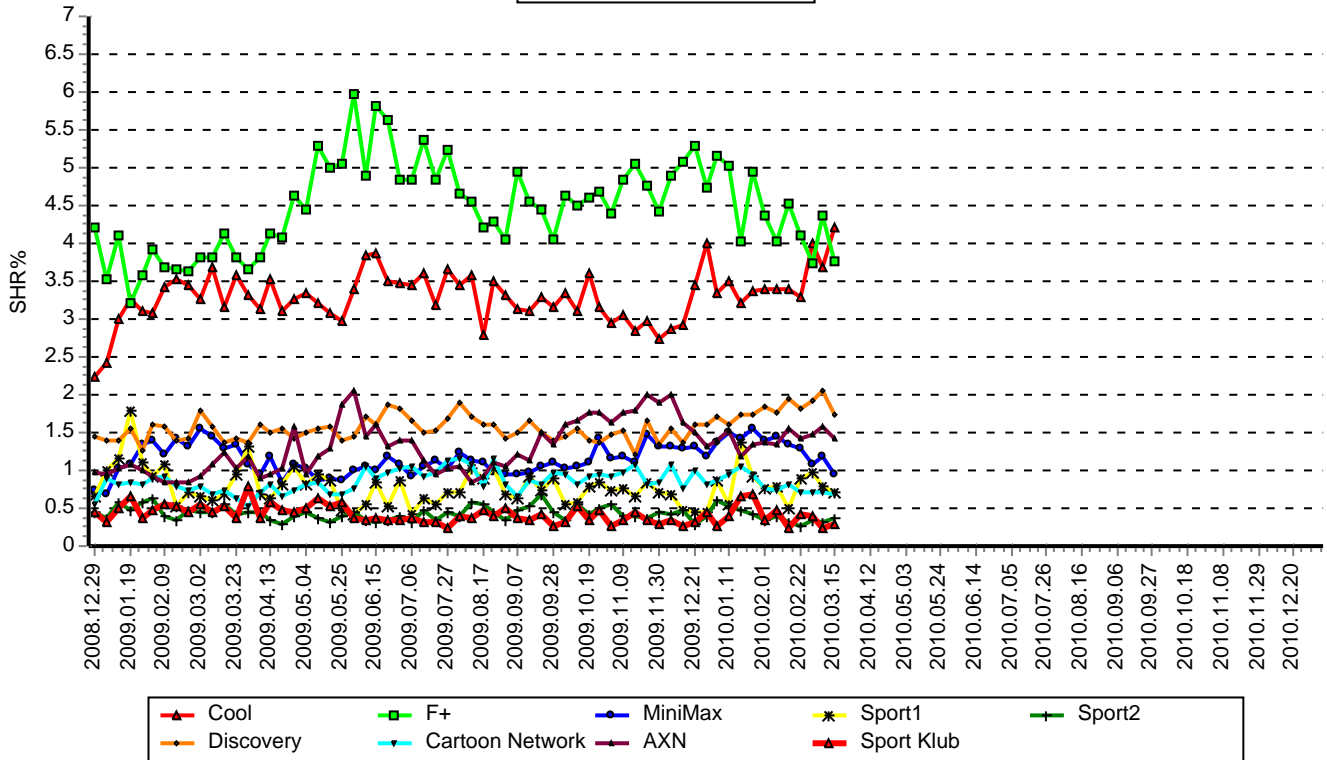

19:00-22:59 / A4+					
	MTV1	Viasat3	TV2	RTL Klub	R-Time ch
Feb '09	12.3	4.0	21.7	29.3	10.1
Mar '09	12.0	3.6	22.2	28.8	10.4
Apr '09	11.0	3.9	22.3	29.0	10.4
May '09	10.9	4.1	23.2	26.7	11.0
Jun '09	9.8	3.7	20.8	26.3	12.6
Jul '09	9.3	3.9	19.4	25.7	12.6
Aug '09	10.4	4.1	19.8	25.8	11.8
Sep '09	9.5	3.9	18.9	30.7	10.6
Oct '09	9.2	3.5	19.6	31.5	11.0
Nov '09	7.7	3.0	20.4	33.6	10.7
Dec '09	8.7	3.2	19.1	33.1	11.0
2009 average	10.1	3.7	20.7	29.3	11.1
Jan '10	9.3	3.9	20.7	29.2	11.2
Feb '10	8.9	4.1	21.4	28.5	10.6
Week 11	<b>11.3</b>	<b>3.9</b>	<b>21.3</b>	<b>25.7</b>	<b>10.3</b>

02:00-25:59  
A18-49, SHR%

19:00-22:59  
A18-49, SHR%

02:00-25:59  
A18-49, SHR%

19:00-22:59  
A18-49, SHR%