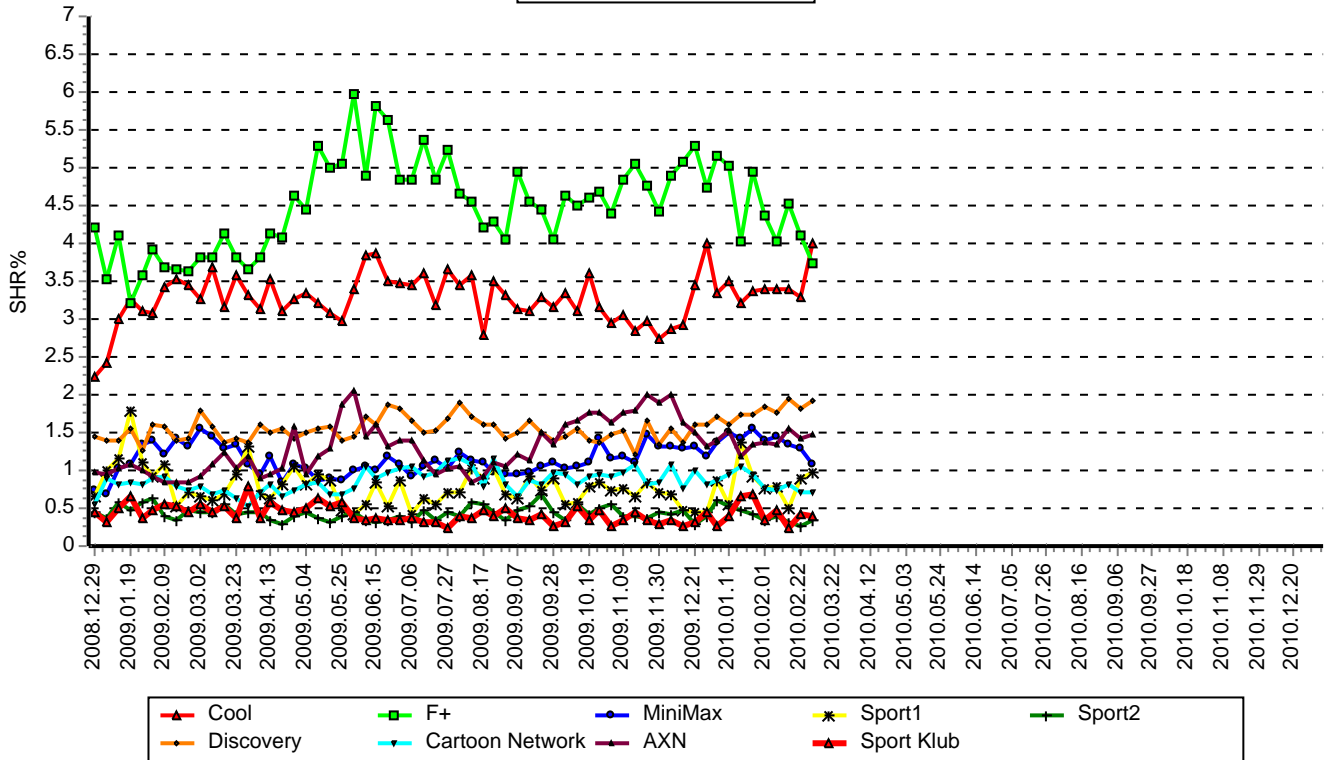

02:00-25:59 / A4+					
	MTV1	Viasat3	TV2	RTL Klub	R-Time ch
Feb '09	10.3	4.5	21.9	22.2	11.1
Mar '09	10.2	4.3	21.3	23.3	11.3
Apr '09	9.4	4.2	21.2	24.1	11.5
May '09	9.4	4.2	21.3	22.4	12.2
Jun '09	9.6	3.9	19.7	20.9	13.4
Jul '09	9.3	4.2	18.3	20.1	13.1
Aug '09	10.2	4.1	18.0	20.7	13.0
Sep '09	9.5	4.5	18.2	23.7	11.8
Oct '09	8.5	4.4	18.5	24.2	12.6
Nov '09	8.1	4.0	18.8	25.2	12.5
Dec '09	9.0	3.8	17.2	25.6	12.4
2009 average	9.4	4.2	19.5	23.1	12.2
Jan '10	9.2	4.0	18.3	22.6	12.5
Feb '10	9.1	4.0	18.5	22.2	11.8
Week 9	9.7	4.0	19.1	22.3	11.9

19:00-22:59 / A4+					
	MTV1	Viasat3	TV2	RTL Klub	R-Time ch
Feb '09	12.3	4.0	21.7	29.3	10.1
Mar '09	12.0	3.6	22.2	28.8	10.4
Apr '09	11.0	3.9	22.3	29.0	10.4
May '09	10.9	4.1	23.2	26.7	11.0
Jun '09	9.8	3.7	20.8	26.3	12.6
Jul '09	9.3	3.9	19.4	25.7	12.6
Aug '09	10.4	4.1	19.8	25.8	11.8
Sep '09	9.5	3.9	18.9	30.7	10.6
Oct '09	9.2	3.5	19.6	31.5	11.0
Nov '09	7.7	3.0	20.4	33.6	10.7
Dec '09	8.7	3.2	19.1	33.1	11.0
2009 average	10.1	3.7	20.7	29.3	11.1
Jan '10	9.3	3.9	20.7	29.2	11.2
Feb '10	8.9	4.1	21.4	28.5	10.6
Week 9	9.9	3.7	21.6	27.9	11.2

02:00-25:59
A18-49, SHR%

19:00-22:59
A18-49, SHR%

02:00-25:59
A18-49, SHR%

19:00-22:59
A18-49, SHR%