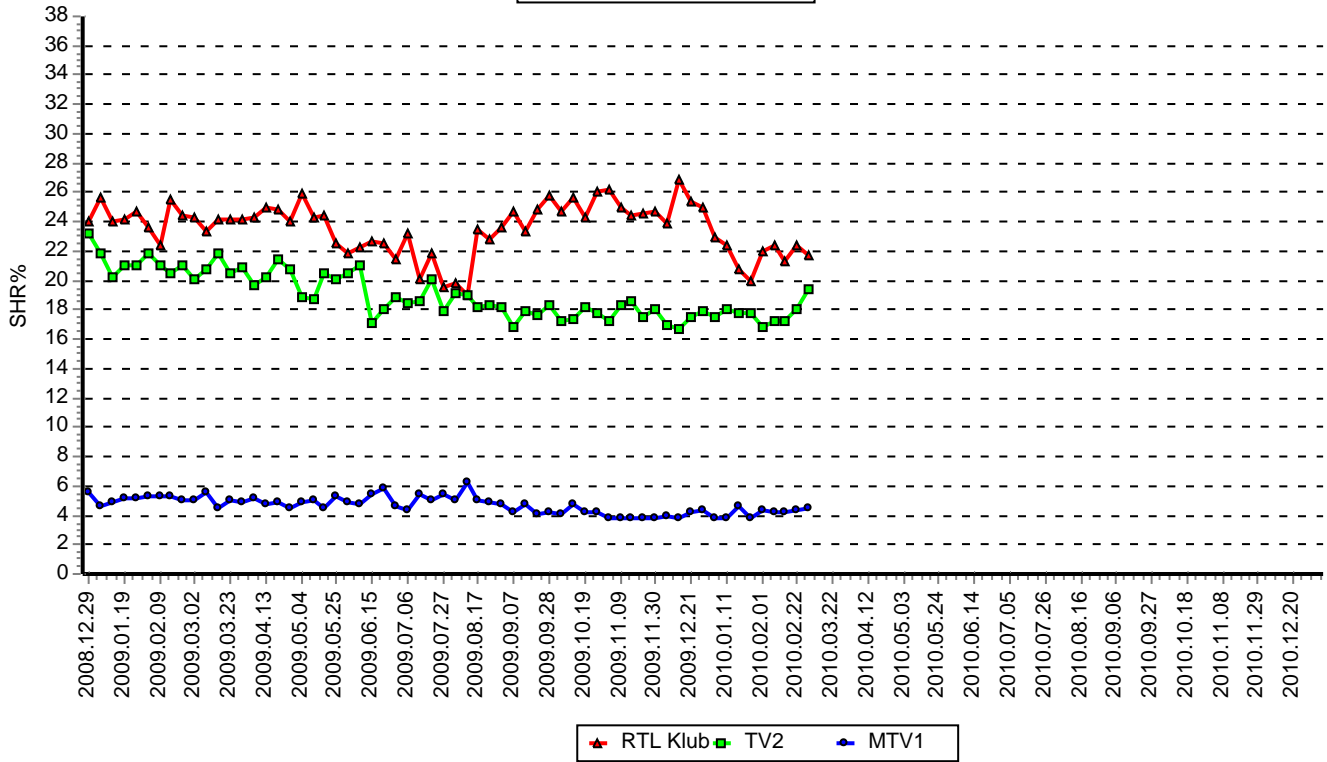

02:00-25:59
A18-49, SHR%