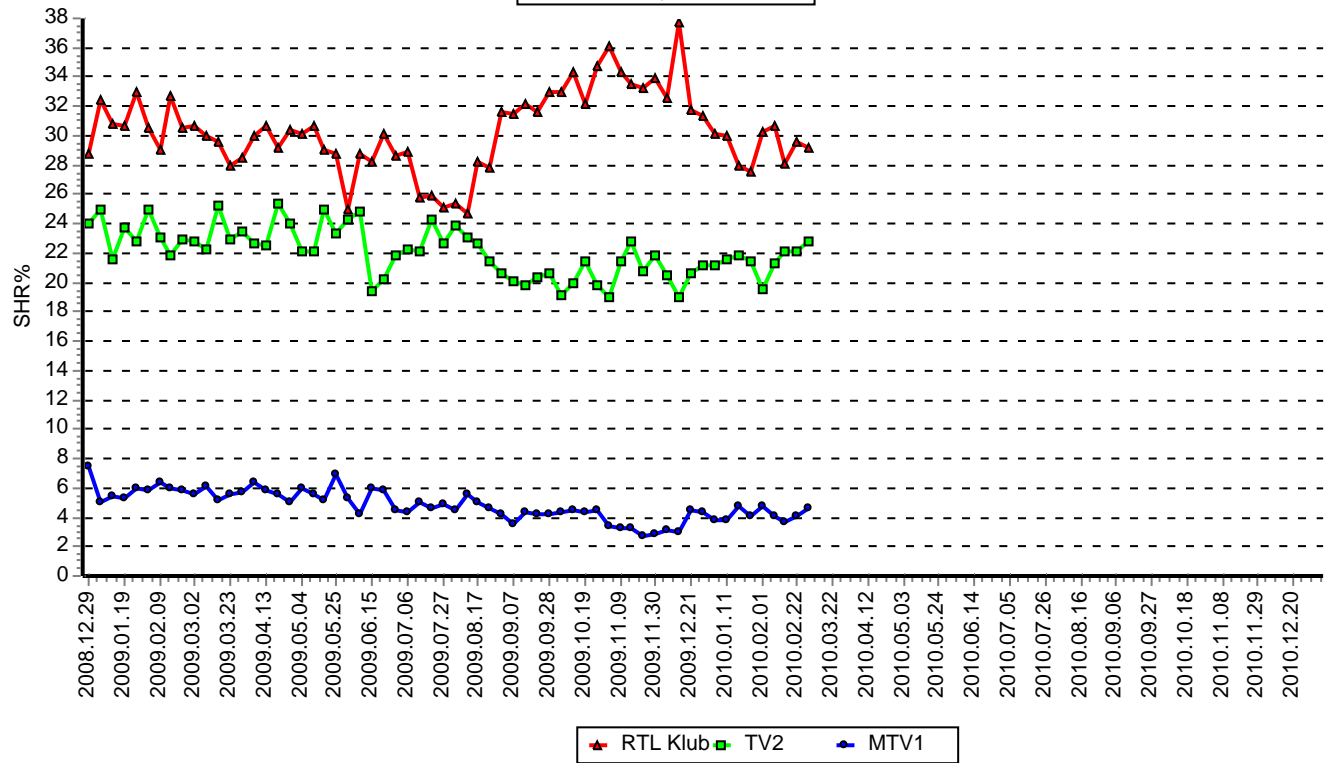

19:00-22:59
A18-49, SHR%