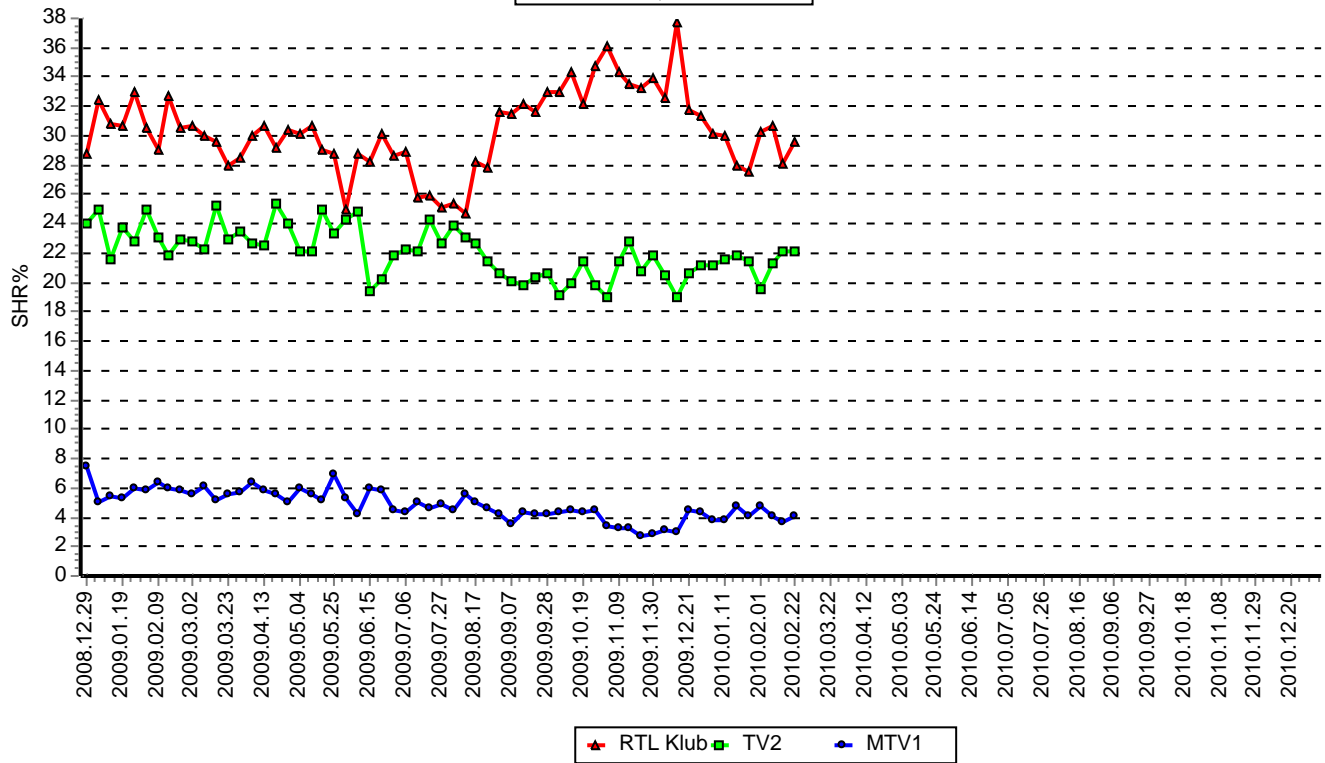

19:00-22:59
A18-49, SHR%