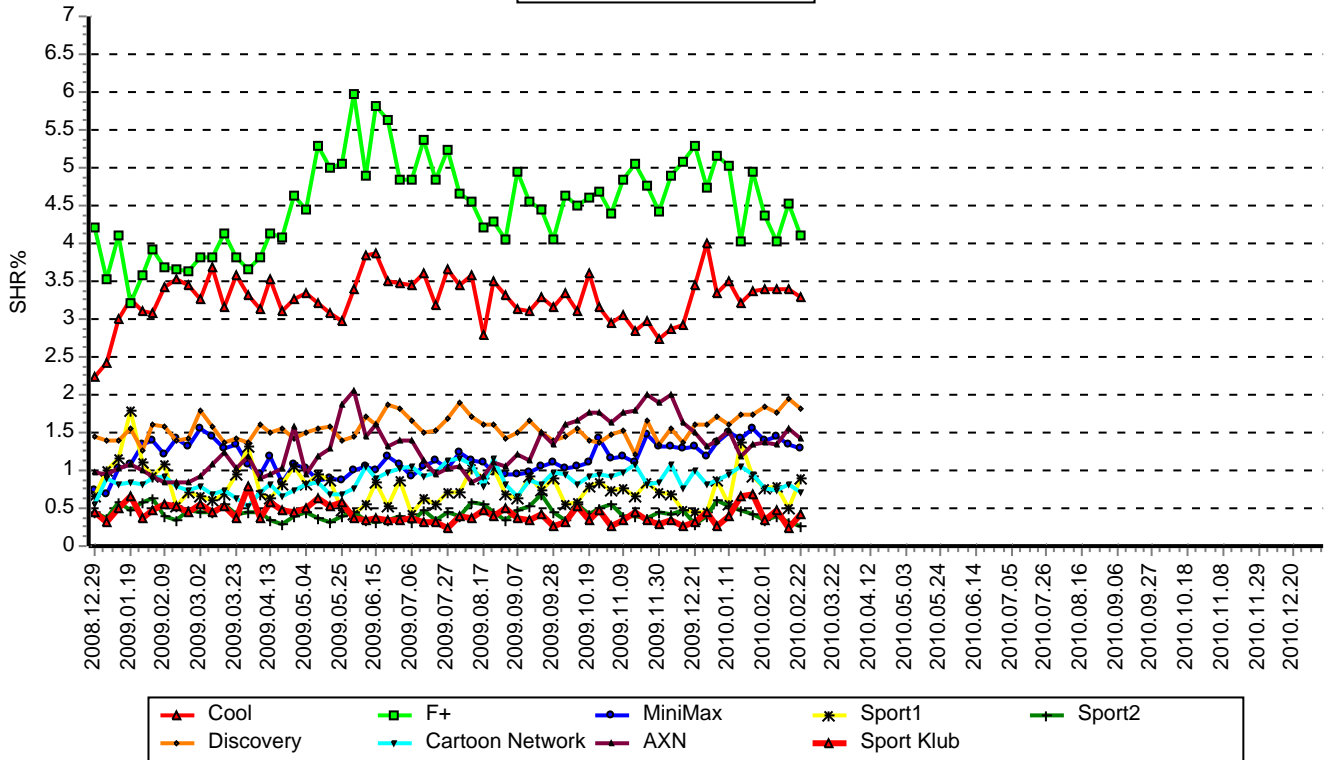

19:00-22:59 / A4+					
	MTV1	Viasat3	TV2	RTL Klub	R-Time ch
Jan '09	11.4	4.5	22.4	29.4	9.5
Feb '09	12.3	4.0	21.7	29.3	10.1
Mar '09	12.0	3.6	22.2	28.8	10.4
Apr '09	11.0	3.9	22.3	29.0	10.4
May '09	10.9	4.1	23.2	26.7	11.0
Jun '09	9.8	3.7	20.8	26.3	12.6
Jul '09	9.3	3.9	19.4	25.7	12.6
Aug '09	10.4	4.1	19.8	25.8	11.8
Sep '09	9.5	3.9	18.9	30.7	10.6
Oct '09	9.2	3.5	19.6	31.5	11.0
Nov '09	7.7	3.0	20.4	33.6	10.7
Dec '09	8.7	3.2	19.1	33.1	11.0
2009 average	10.2	3.8	20.8	29.3	10.9
Jan '10	9.3	3.9	20.7	29.2	11.2
Week 8	<b>8.2</b>	<b>4.2</b>	<b>21.9</b>	<b>28.8</b>	<b>10.2</b>

02:00-25:59  
A18-49, SHR%

19:00-22:59  
A18-49, SHR%

02:00-25:59  
A18-49, SHR%

19:00-22:59  
A18-49, SHR%