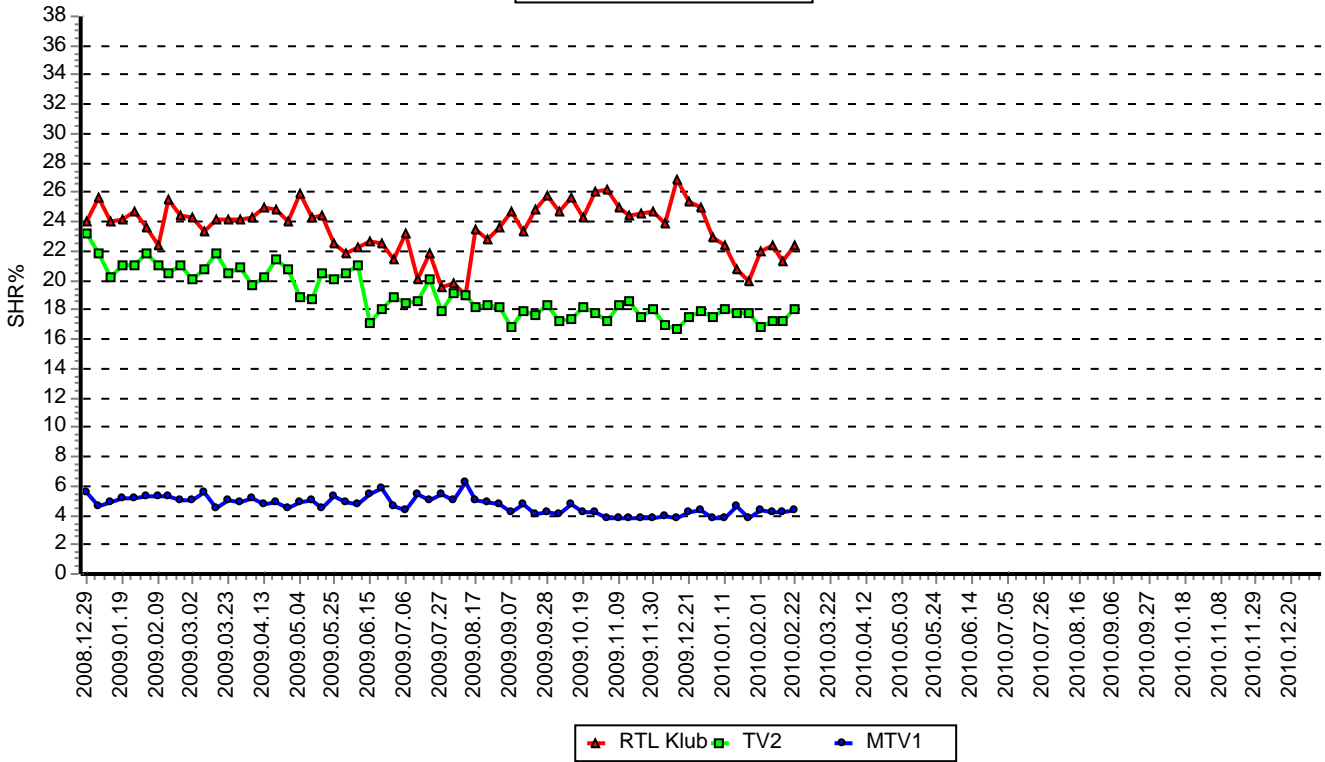

02:00-25:59
A18-49, SHR%